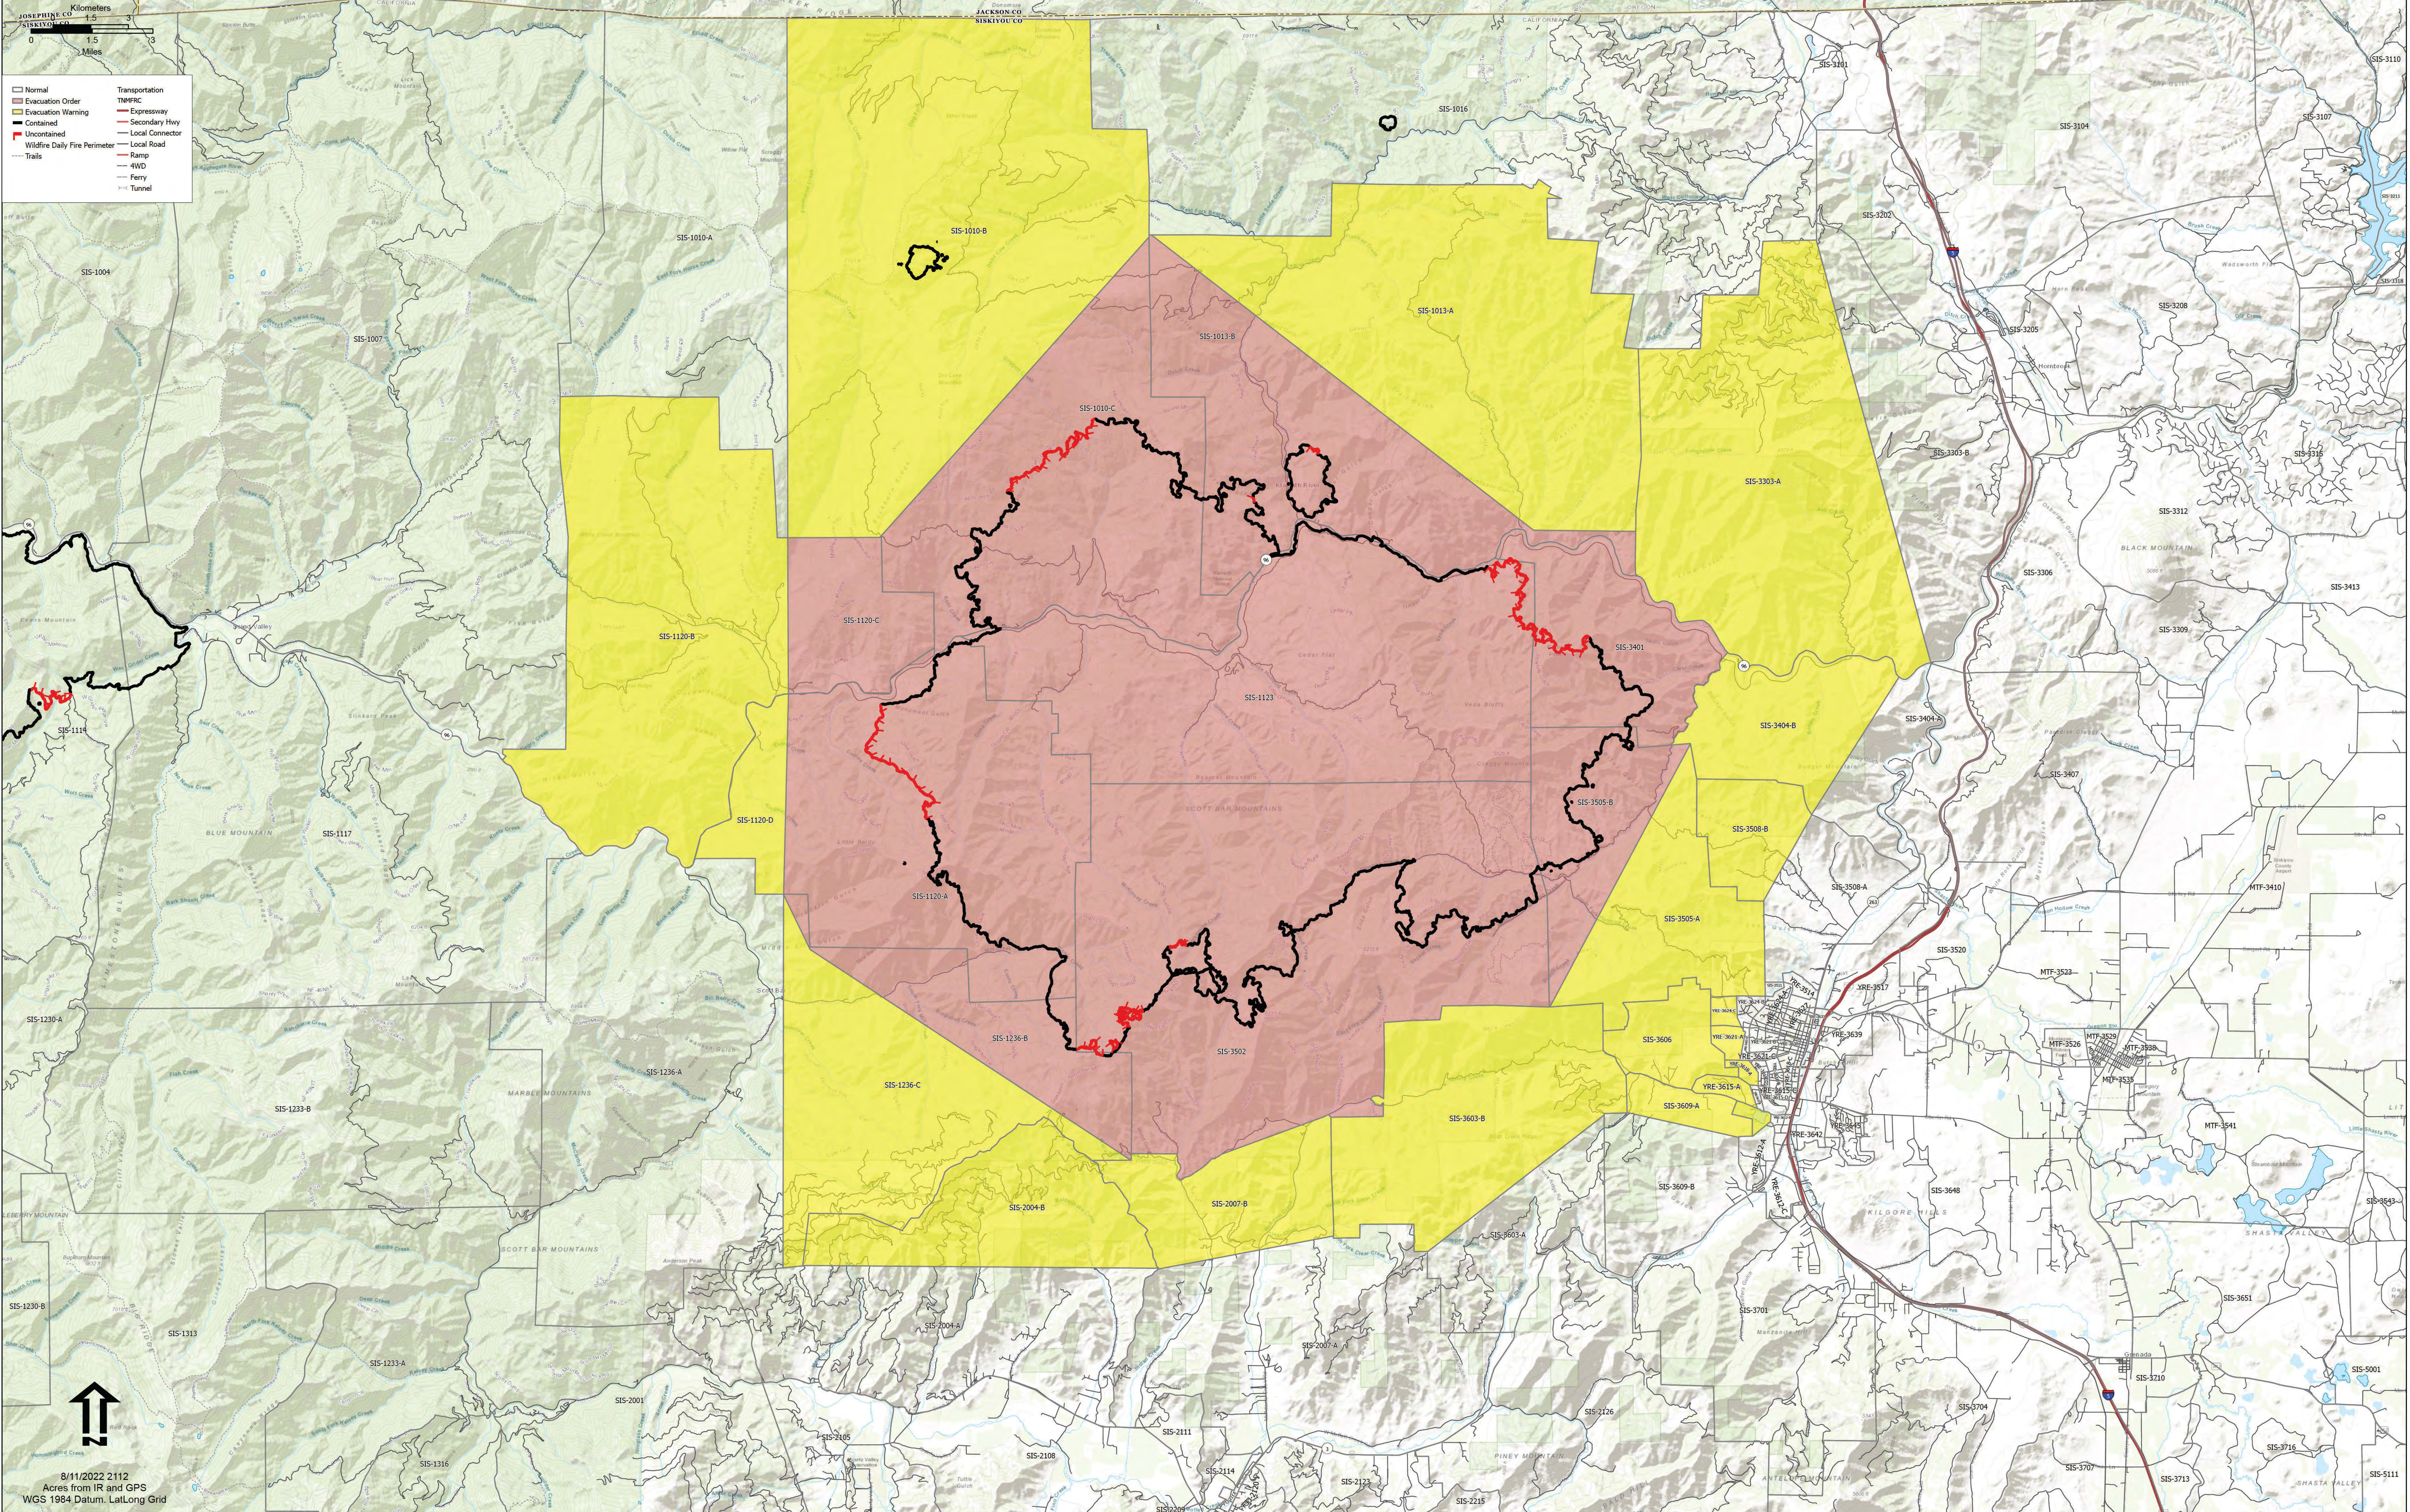

Evacuation

McKinney Fire
CA-KNF-006177
August 12, 2022

60,392 acres at 8/10/22 at 22:20

- | | |
|-------------------------------|-----------------|
| Normal | Transportation |
| Evacuation Order | TNMRIC |
| Evacuation Warning | Expressway |
| Contained | Secondary Hwy |
| Uncontained | Local Connector |
| Wildfire Daily Fire Perimeter | Local Road |
| Trails | Ramp |
| | 4WD |
| | Ferry |
| | Tunnel |

8/11/2022 2112
Acres from IR and GPS
WGS 1984 Datum, LatLong Grid