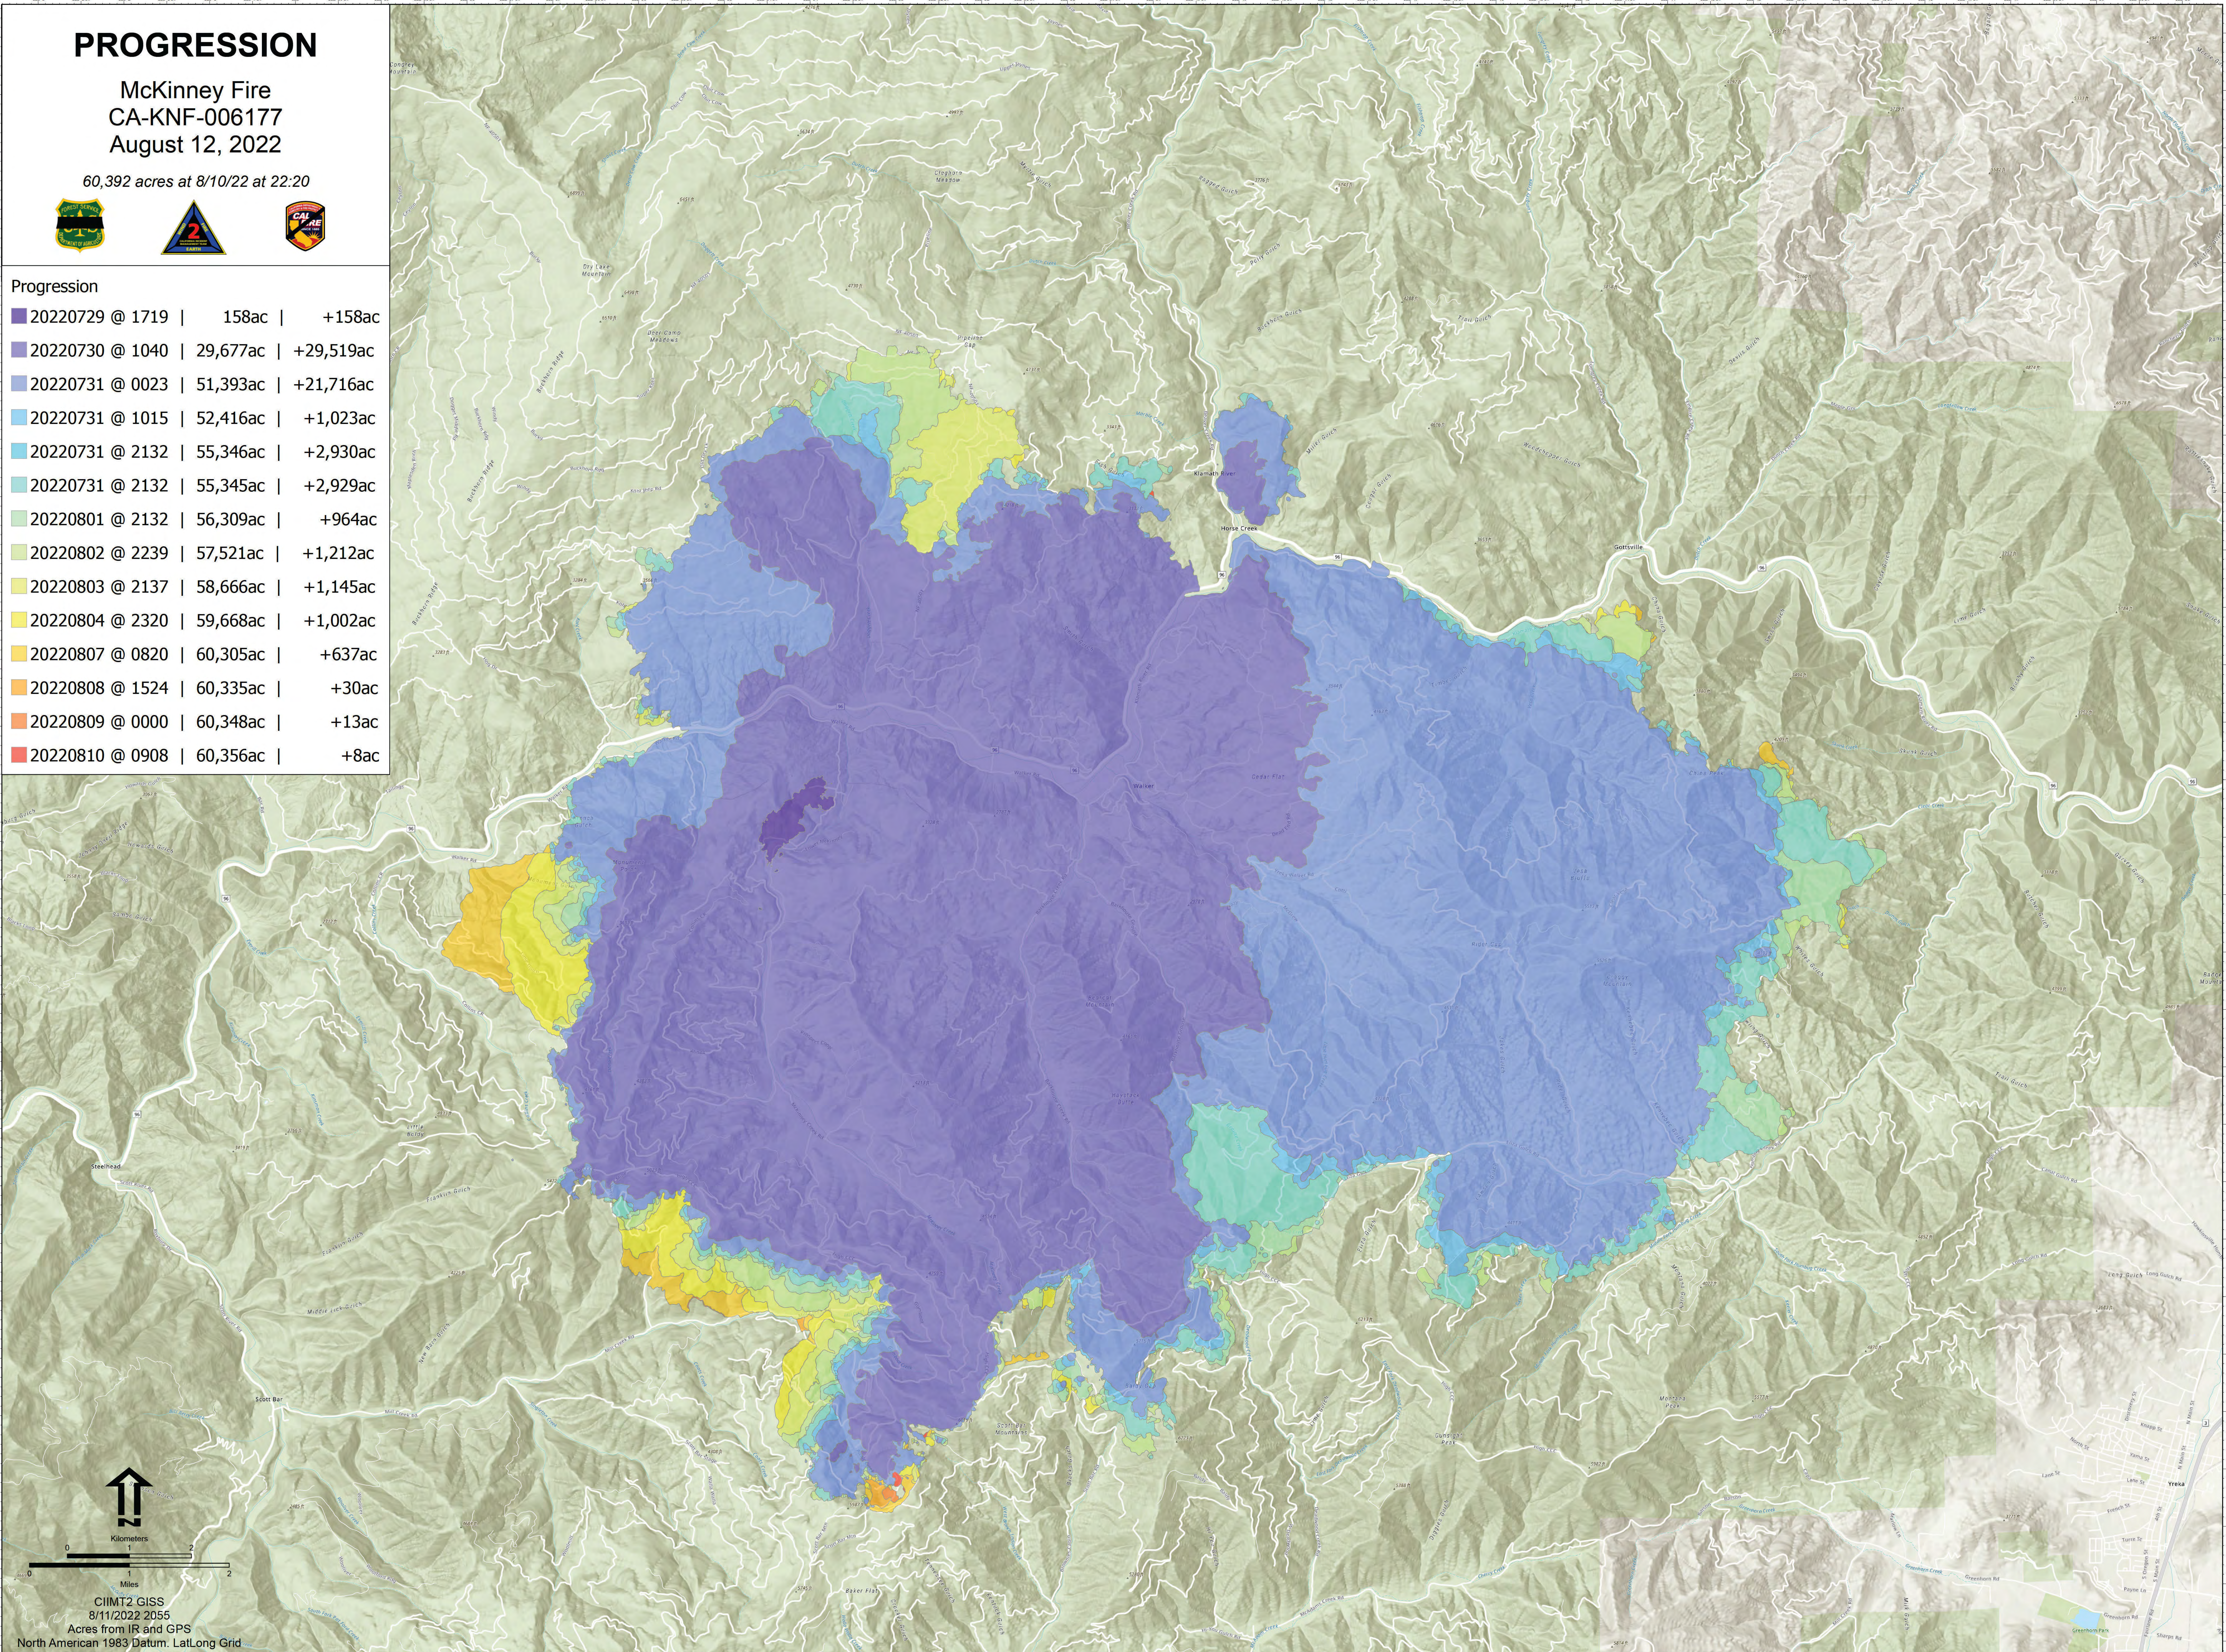

PROGRESSION

McKinney Fire
CA-KNF-006177
August 12, 2022

60,392 acres at 8/10/22 at 22:20

Progression

| | | |
|-----------------|----------|-----------|
| 20220729 @ 1719 | 158ac | +158ac |
| 20220730 @ 1040 | 29,677ac | +29,519ac |
| 20220731 @ 0023 | 51,393ac | +21,716ac |
| 20220731 @ 1015 | 52,416ac | +1,023ac |
| 20220731 @ 2132 | 55,346ac | +2,930ac |
| 20220731 @ 2132 | 55,345ac | +2,929ac |
| 20220801 @ 2132 | 56,309ac | +964ac |
| 20220802 @ 2239 | 57,521ac | +1,212ac |
| 20220803 @ 2137 | 58,666ac | +1,145ac |
| 20220804 @ 2320 | 59,668ac | +1,002ac |
| 20220807 @ 0820 | 60,305ac | +67ac |
| 20220808 @ 1524 | 60,335ac | +30ac |
| 20220809 @ 0000 | 60,348ac | +13ac |
| 20220810 @ 0908 | 60,356ac | +8ac |

0 1 2
Kilometers
0 1 2
Miles

CIIMT2 GISS
8/11/2022 2055
Acres from IR and GPS
North American 1983 Datum. LatLong Grid