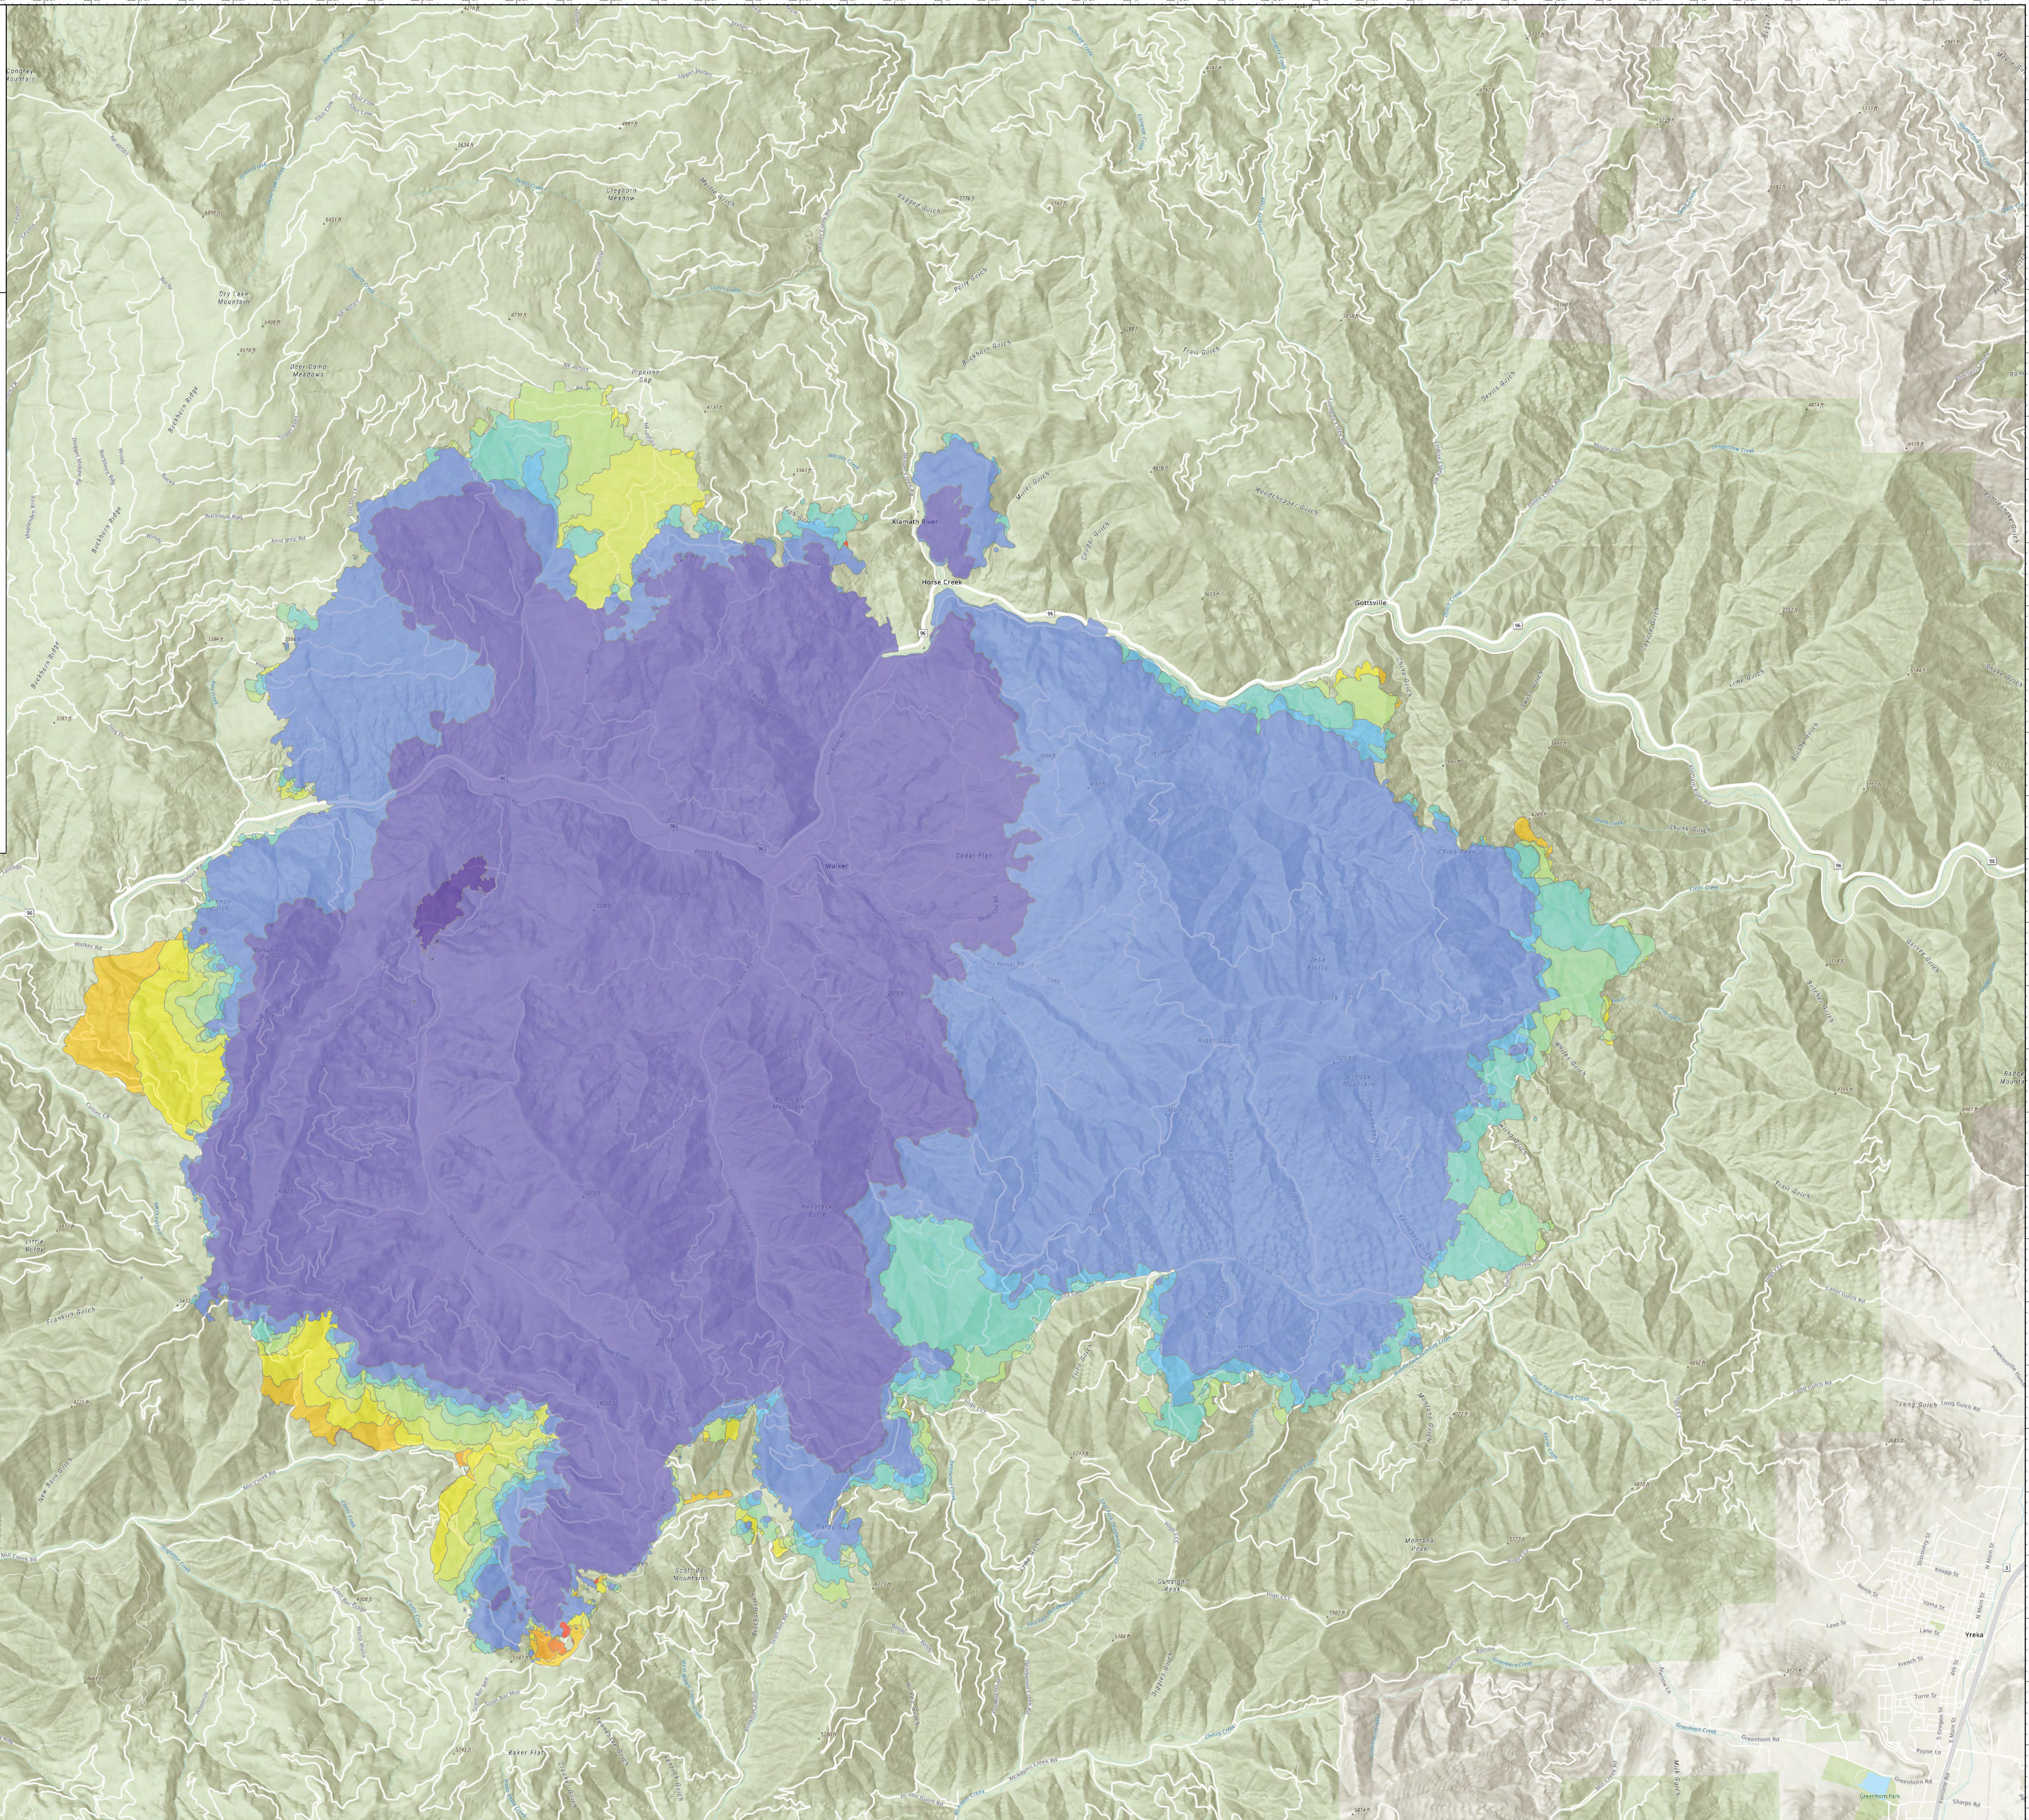

PROGRESSION

McKinney Fire
CA-KNF-006177
August 14, 2022

60,392 acres at 8/11/22 at 21:16

Progression

20220729 @ 1719	158ac	+158ac
20220730 @ 1040	29,677ac	+29,519ac
20220731 @ 0023	51,393ac	+21,716ac
20220731 @ 1015	52,416ac	+1,023ac
20220731 @ 2132	55,346ac	+2,930ac
20220731 @ 2132	55,345ac	+2,929ac
20220801 @ 2132	56,309ac	+964ac
20220802 @ 2239	57,521ac	+1,212ac
20220803 @ 2137	58,666ac	+1,145ac
20220804 @ 2320	59,668ac	+1,002ac
20220807 @ 0820	60,305ac	+67ac
20220808 @ 1524	60,335ac	+30ac
20220809 @ 0000	60,348ac	+13ac
20220810 @ 0908	60,356ac	+8ac

0 1 2
Kilometers
0 1 2
Miles

CIIMT2 GISS
8/13/2022 2023
Acres from IR and GPS
North American 1983 Datum. LatLong Grid