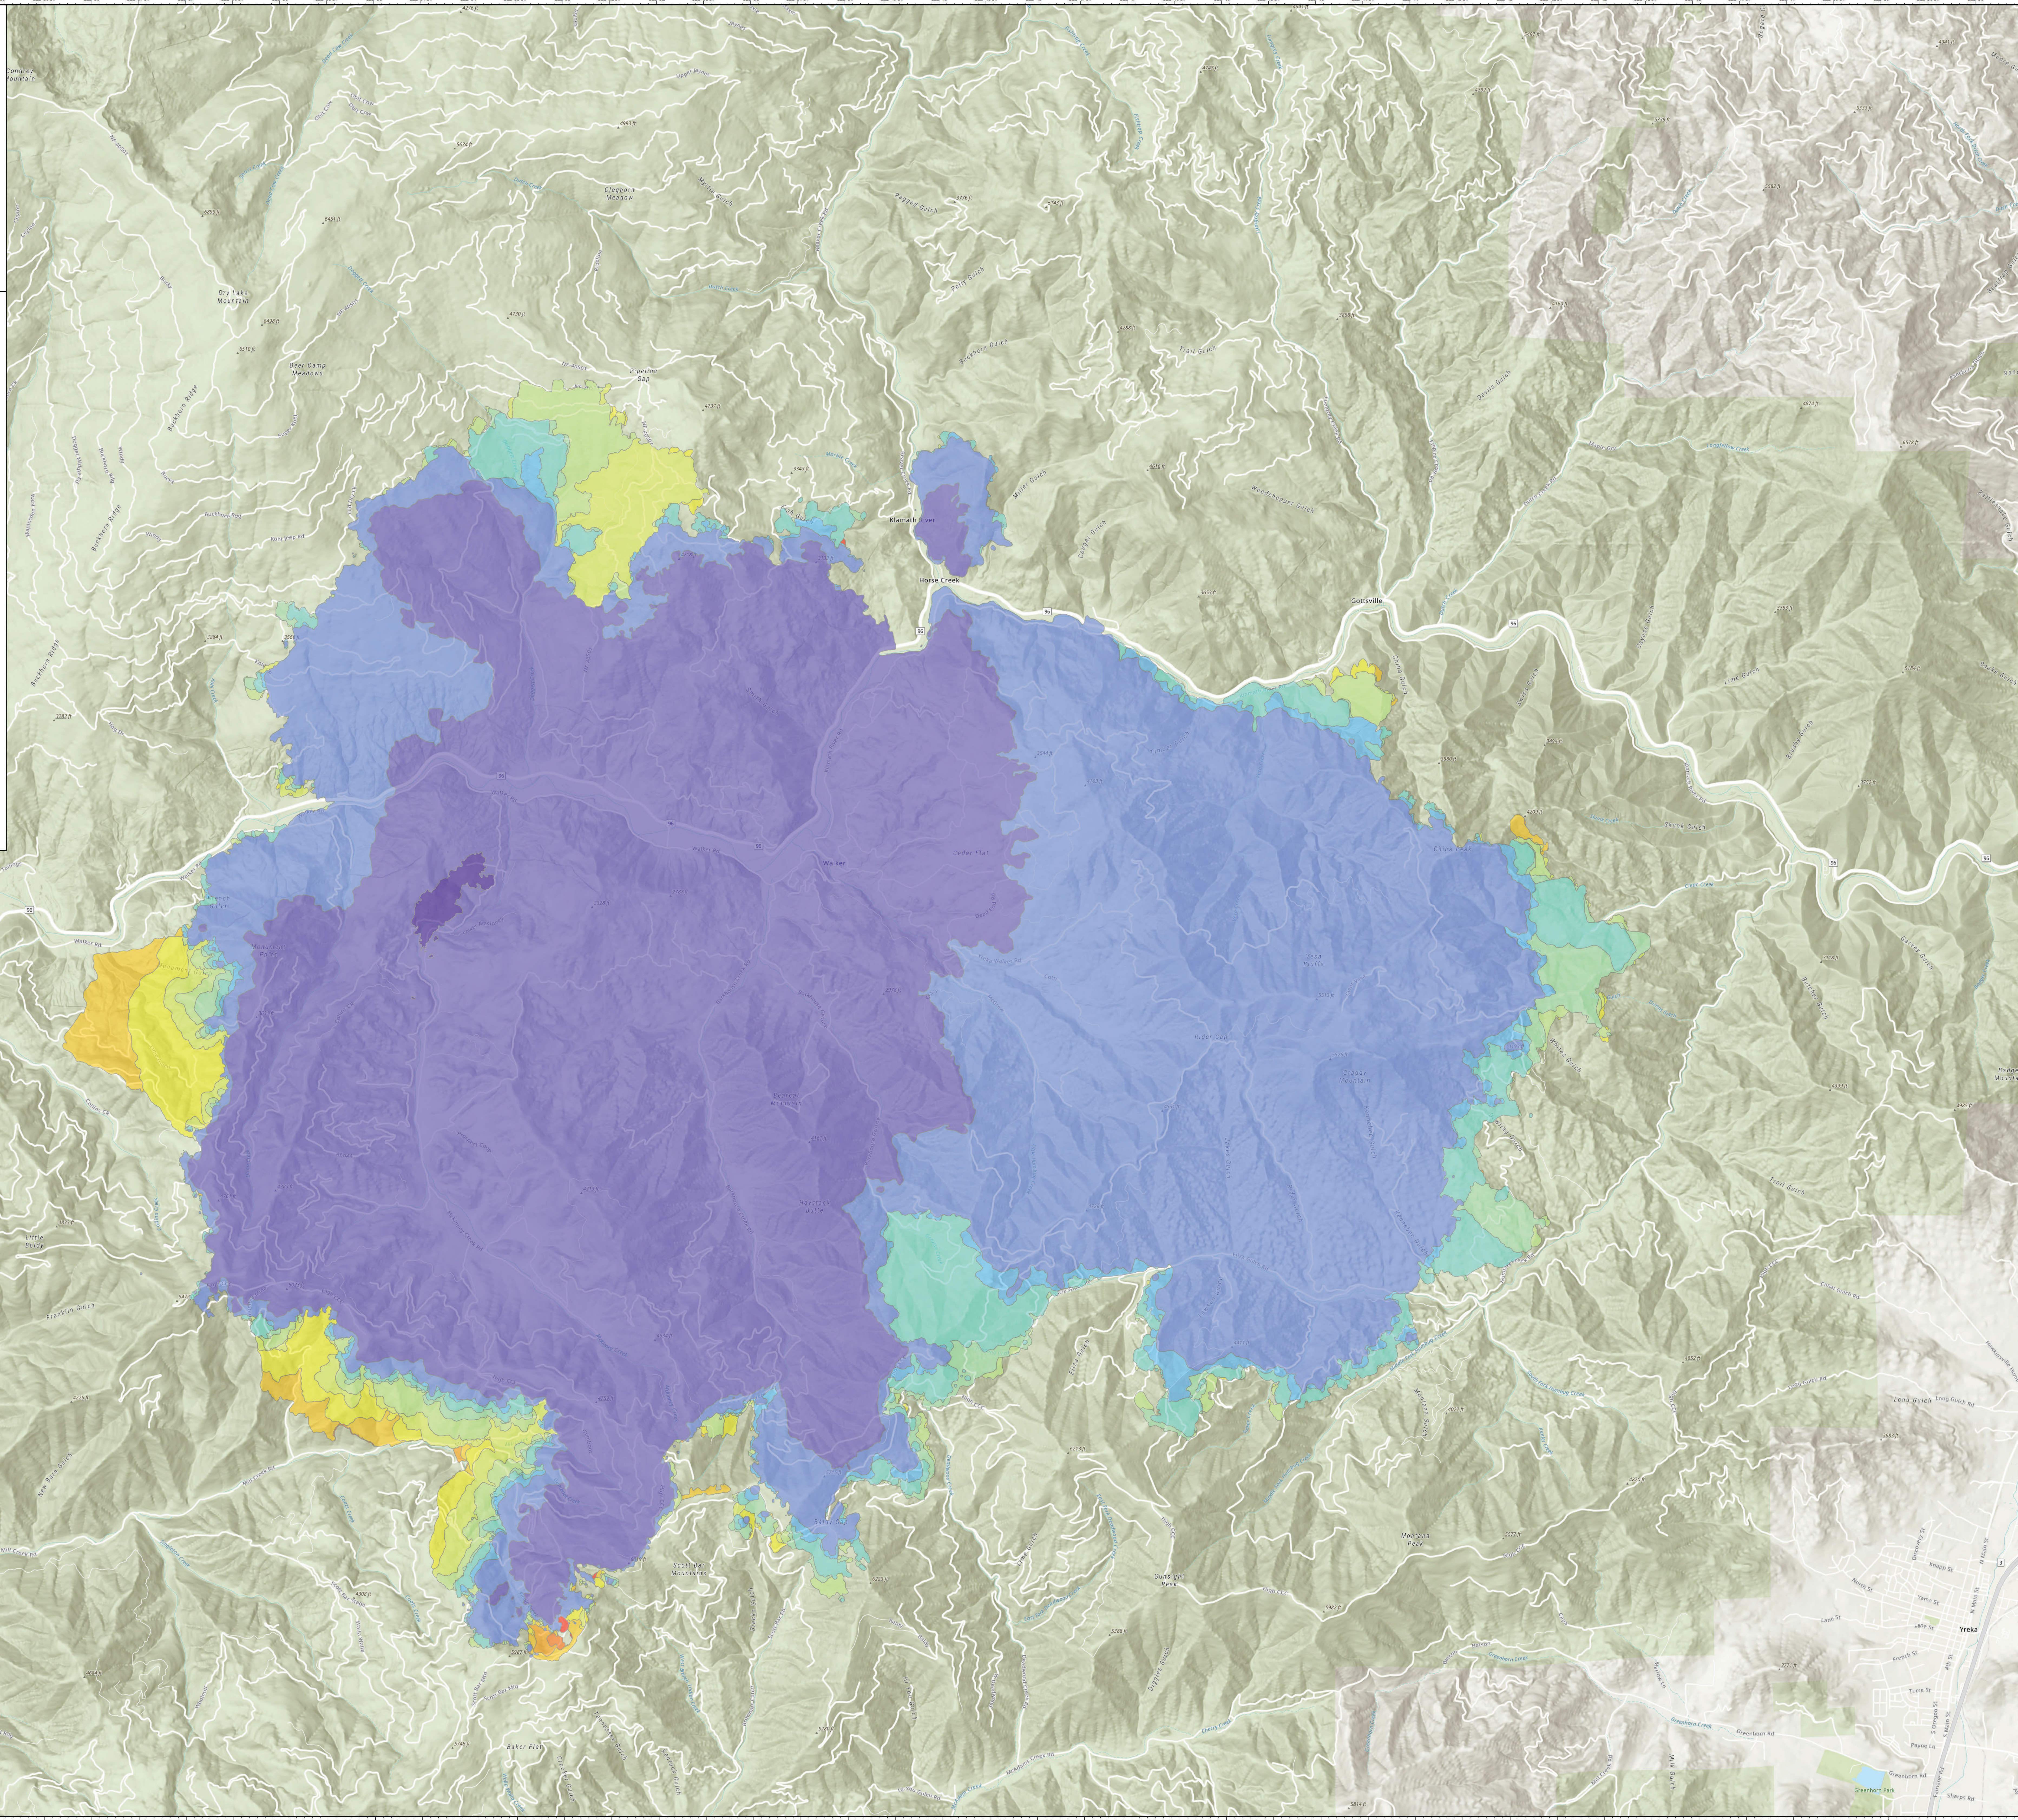

PROGRESSION

McKinney Fire
CA-KNF-006177
August 15, 2022

60,392 acres at 8/14/22 at 20:40

Progression

20220729 @ 1719	158ac	+158ac
20220730 @ 1040	29,677ac	+29,519ac
20220731 @ 0023	51,393ac	+21,716ac
20220731 @ 1015	52,416ac	+1,023ac
20220731 @ 2132	55,346ac	+2,930ac
20220731 @ 2132	55,345ac	+2,929ac
20220801 @ 2132	56,309ac	+964ac
20220802 @ 2239	57,521ac	+1,212ac
20220803 @ 2137	58,666ac	+1,145ac
20220804 @ 2320	59,668ac	+1,002ac
20220807 @ 0820	60,305ac	+67ac
20220808 @ 1524	60,335ac	+30ac
20220809 @ 0000	60,348ac	+13ac
20220810 @ 0908	60,356ac	+8ac

0 1 2
Kilometers
0 1 2
Miles

CIIMT 12 GISS
8/14/2022 2259
Acres from IR and GPS
North American 1983 Datum, LatLong Grid