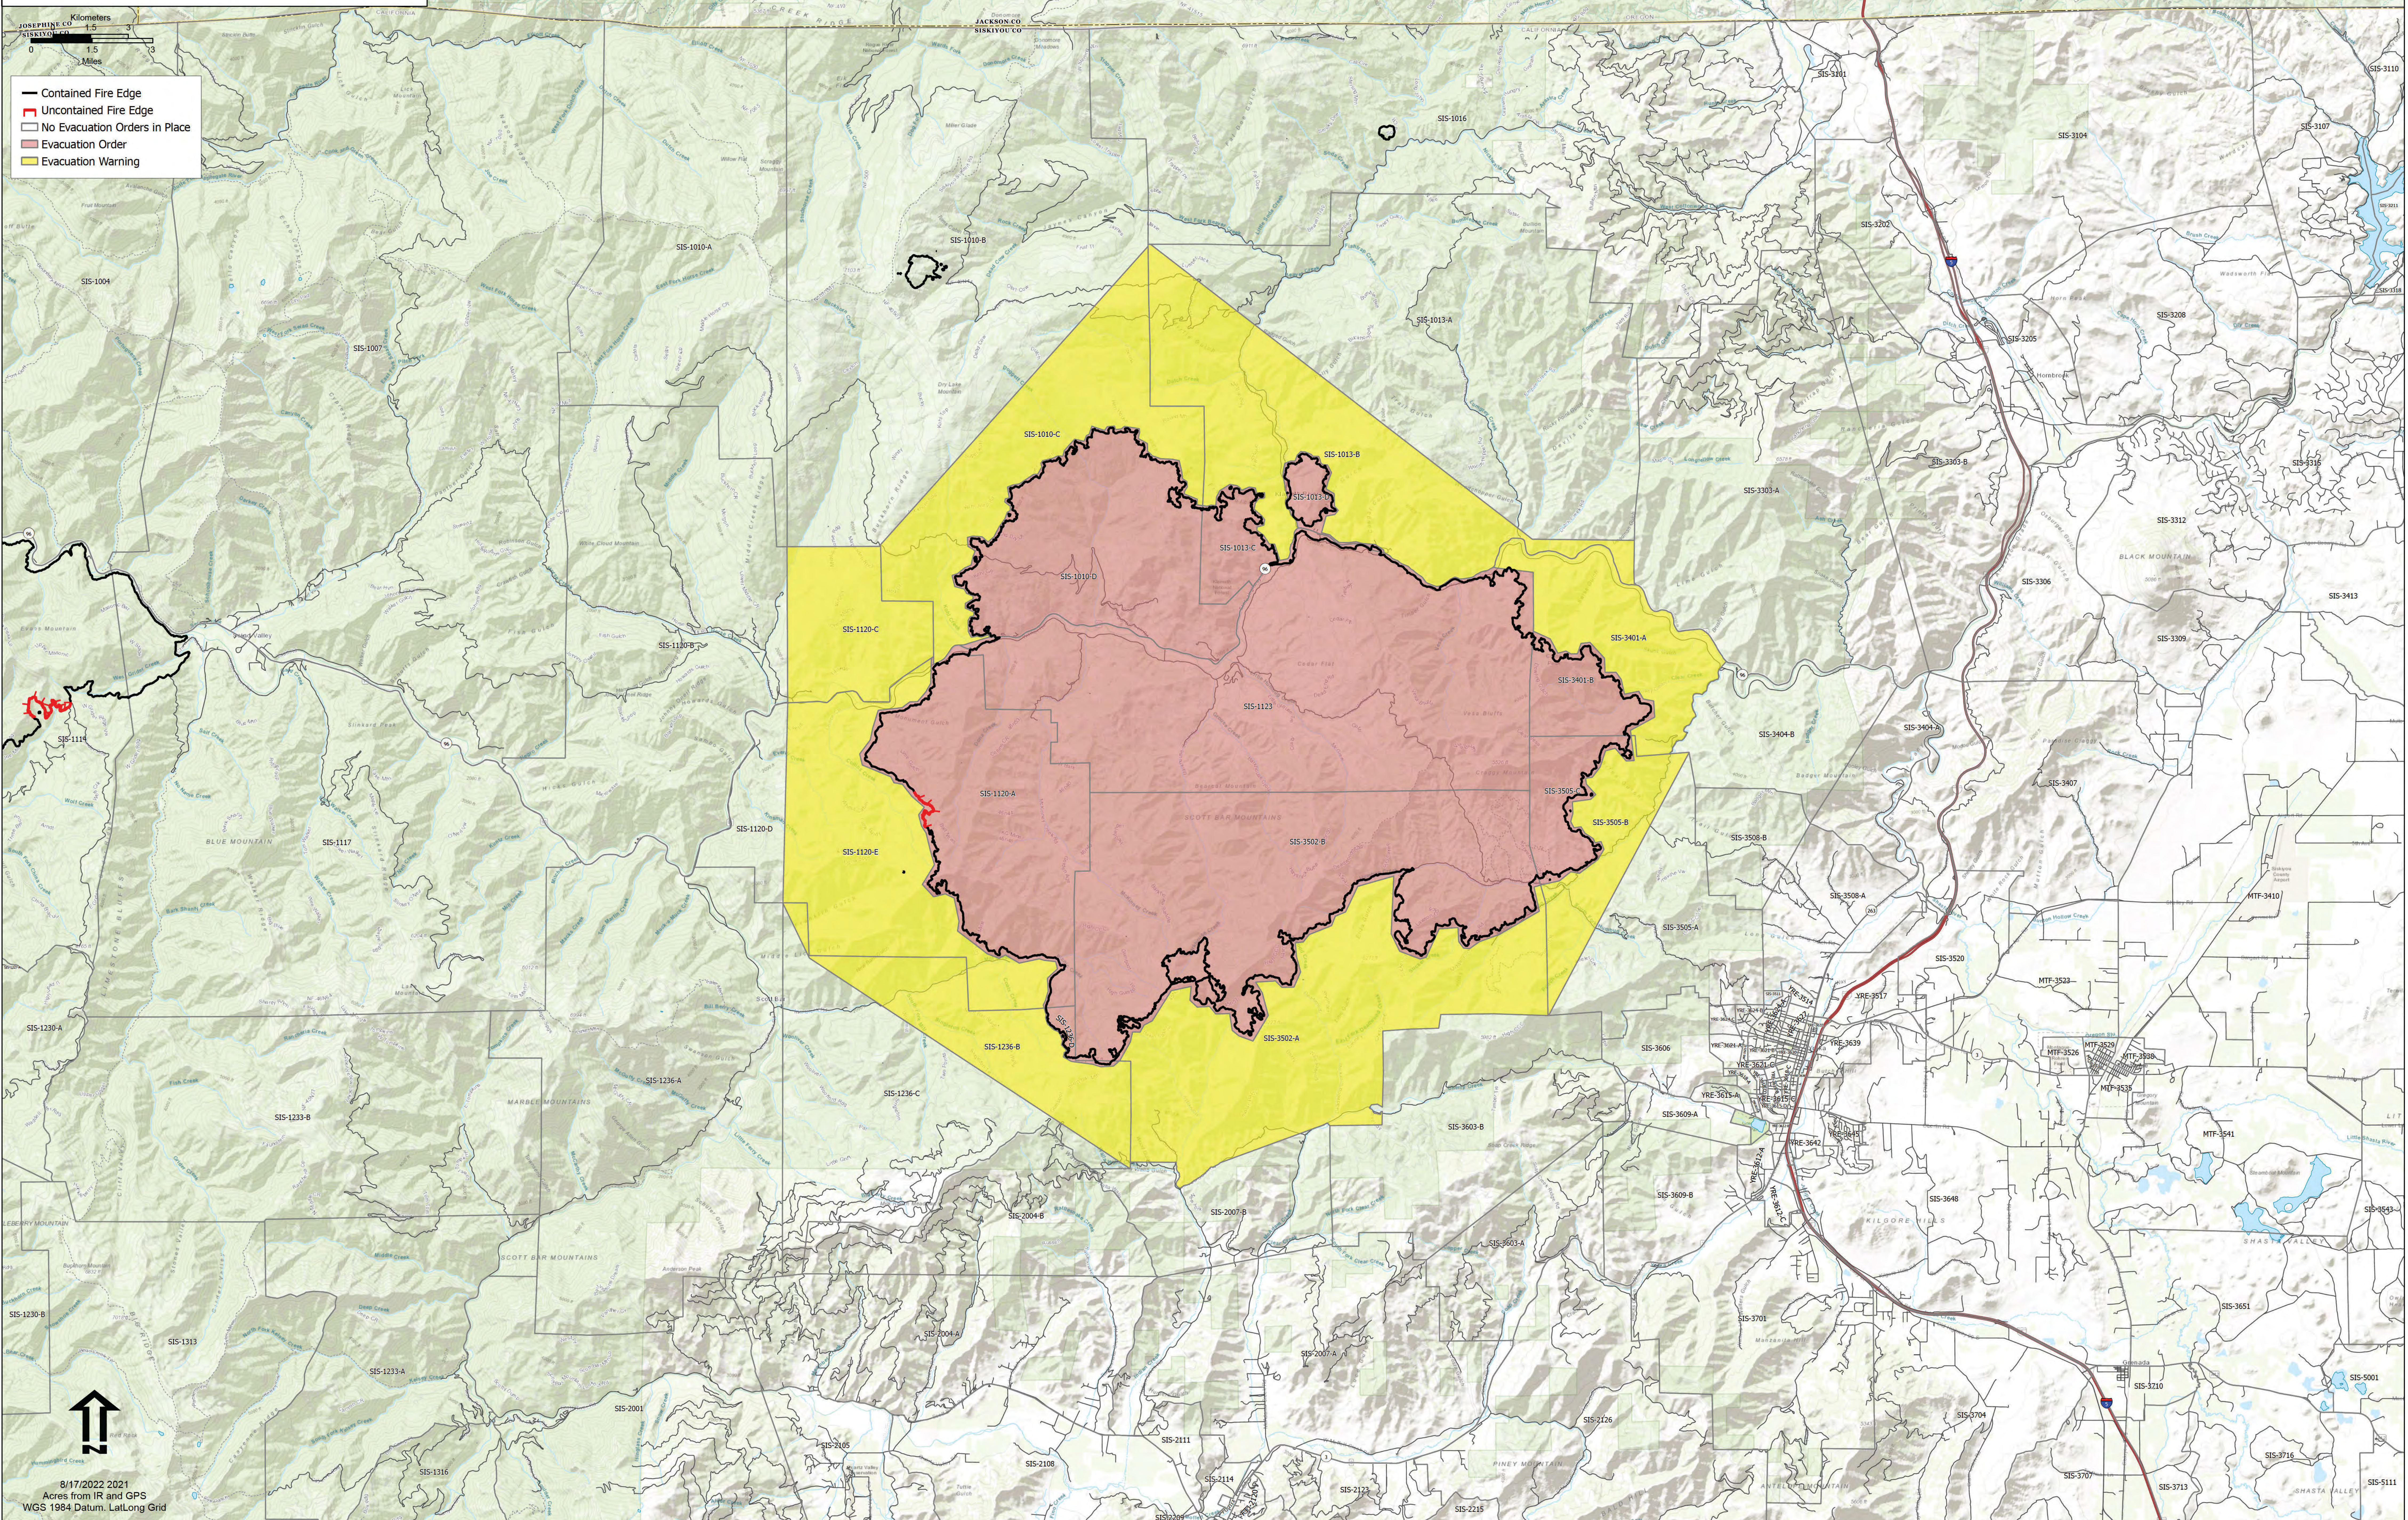

Evacuation

McKinney Fire
CA-KNF-006177
August 18, 2022

60,392 acres at 8/17/22 at 21:45

- Contained Fire Edge
- Uncontained Fire Edge
- No Evacuation Orders in Place
- Evacuation Order
- Evacuation Warning

8/17/2022 2021
Acres from IR and GPS
WGS 1984 Datum, LatLong Grid