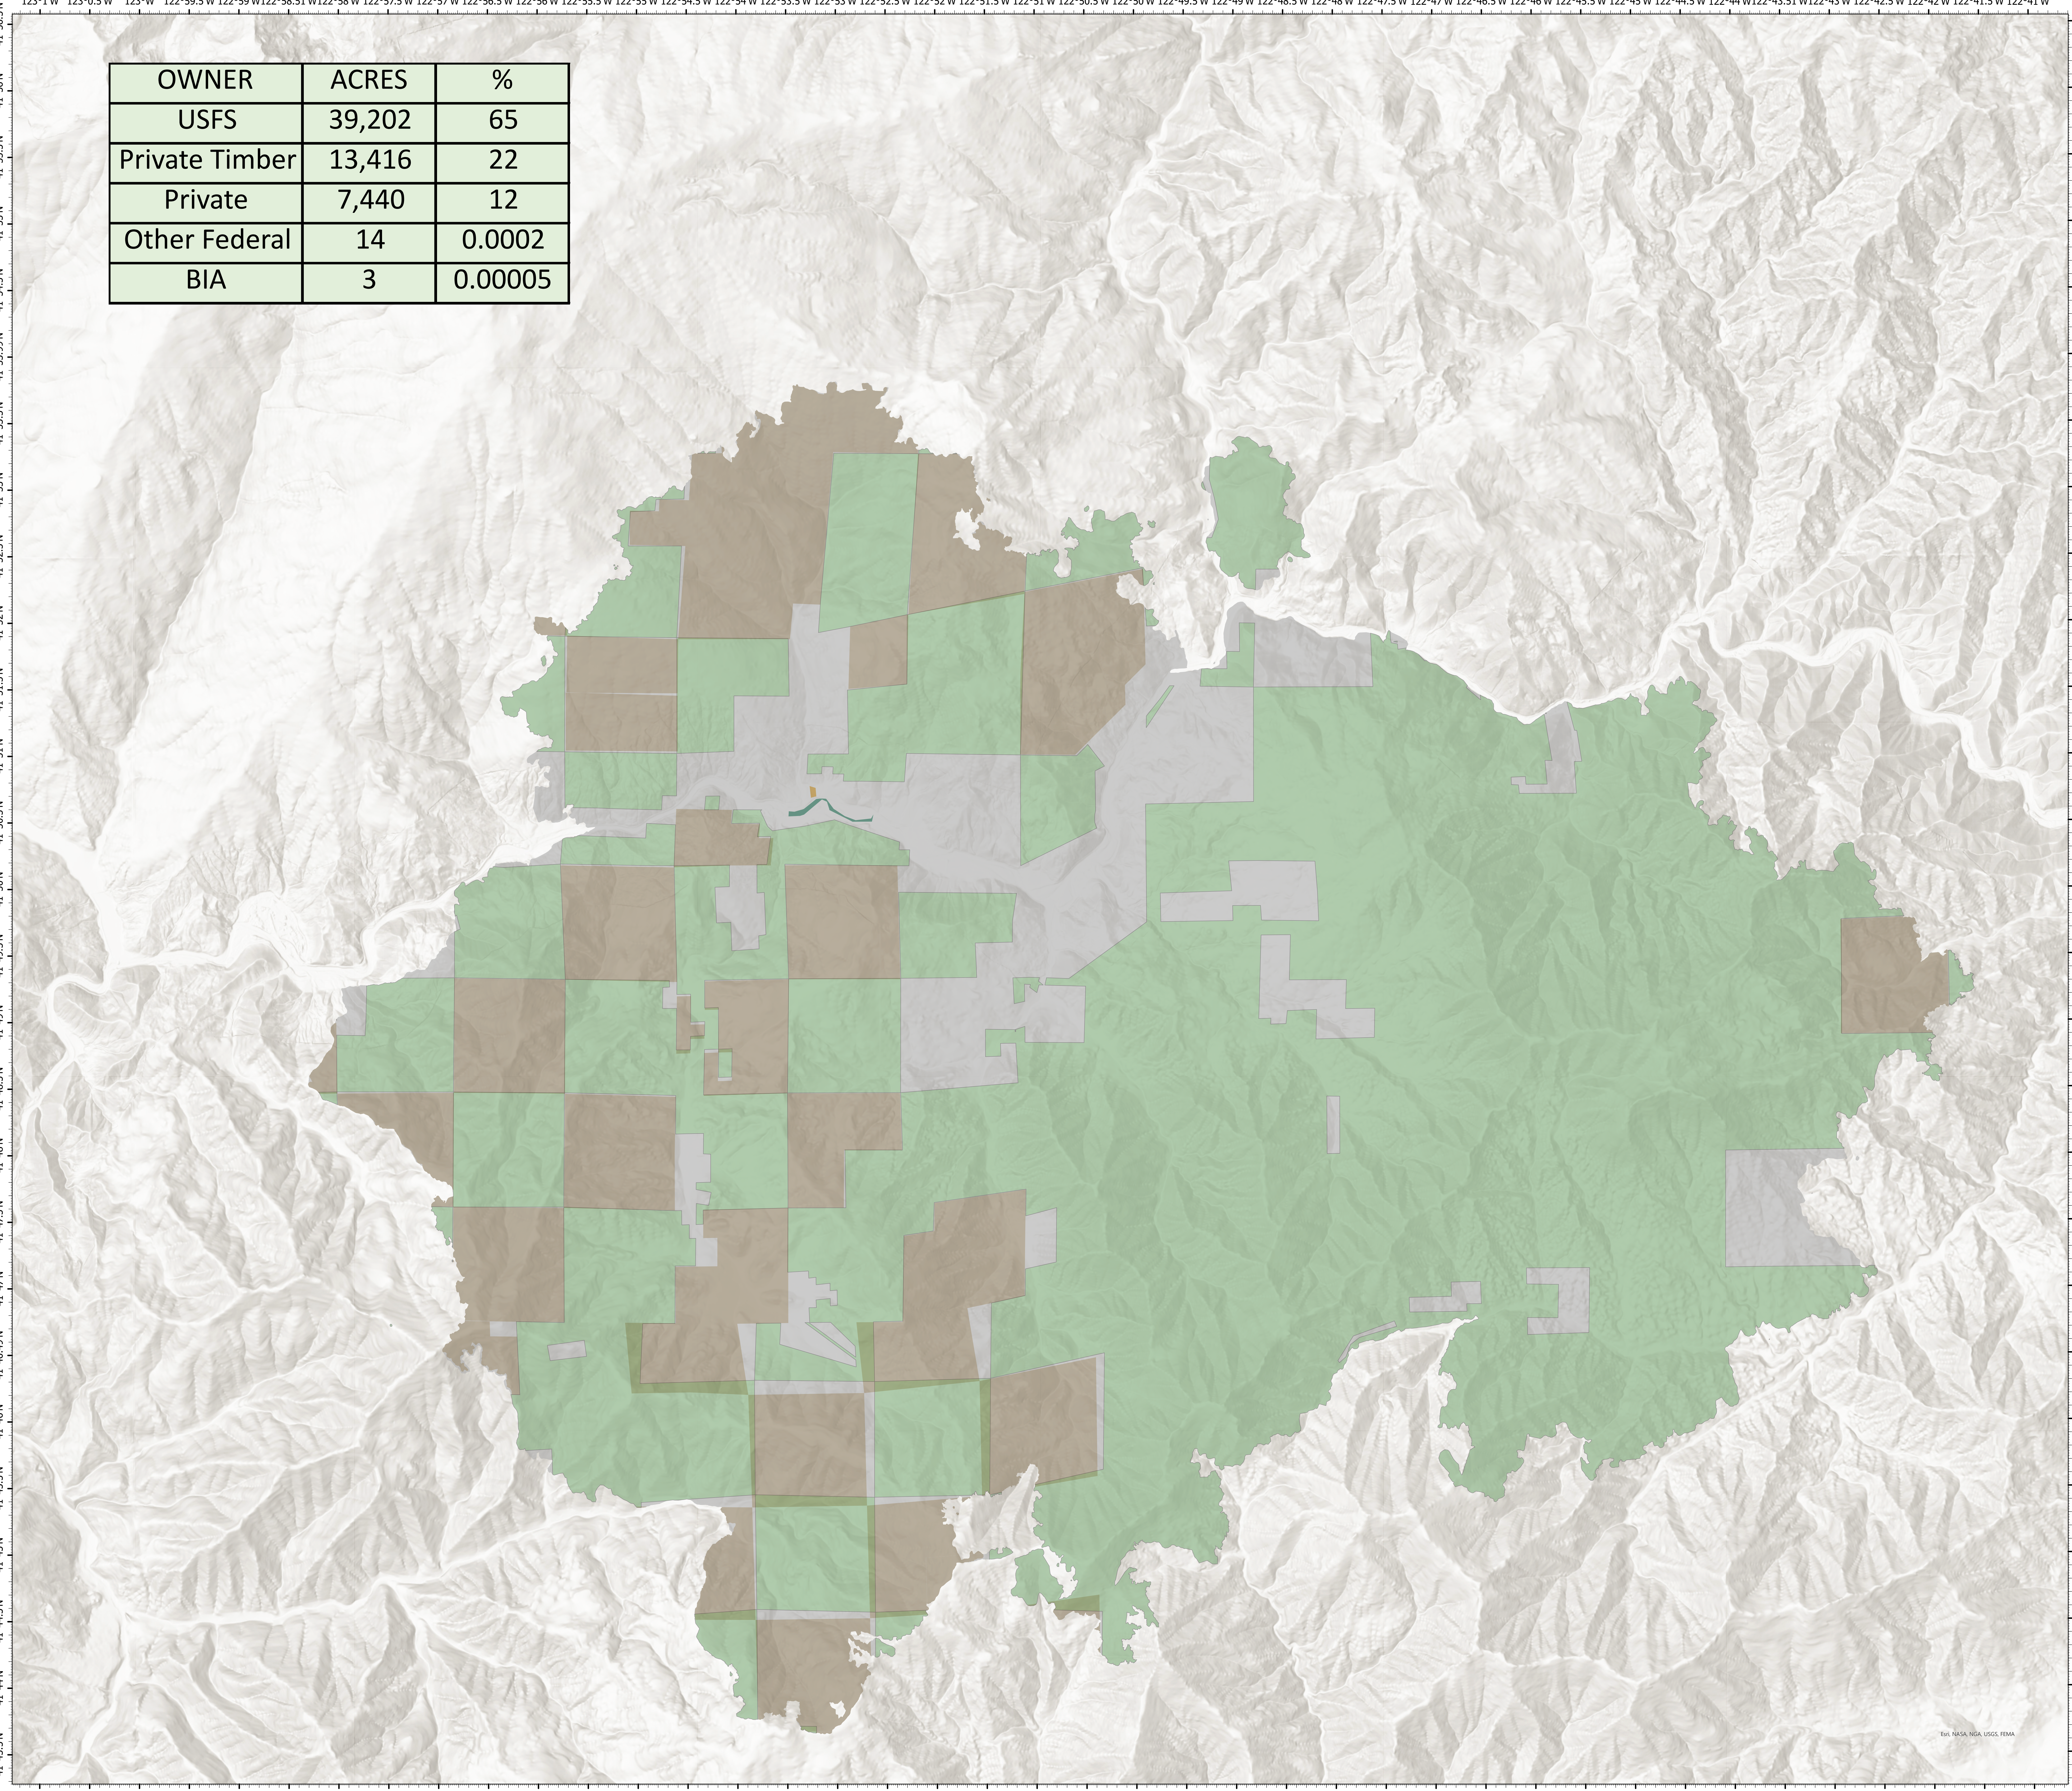

Ownership

MCKINNEY
CA-KNF-006177
August 23, 2022

OWNER	ACRES	%
USFS	39,202	65
Private Timber	13,416	22
Private	7,440	12
Other Federal	14	0.0002
BIA	3	0.00005

- Bureau of Indian Affairs
- USDA Forest Service
- Unknown Federal
- Private

OWNERSHIP