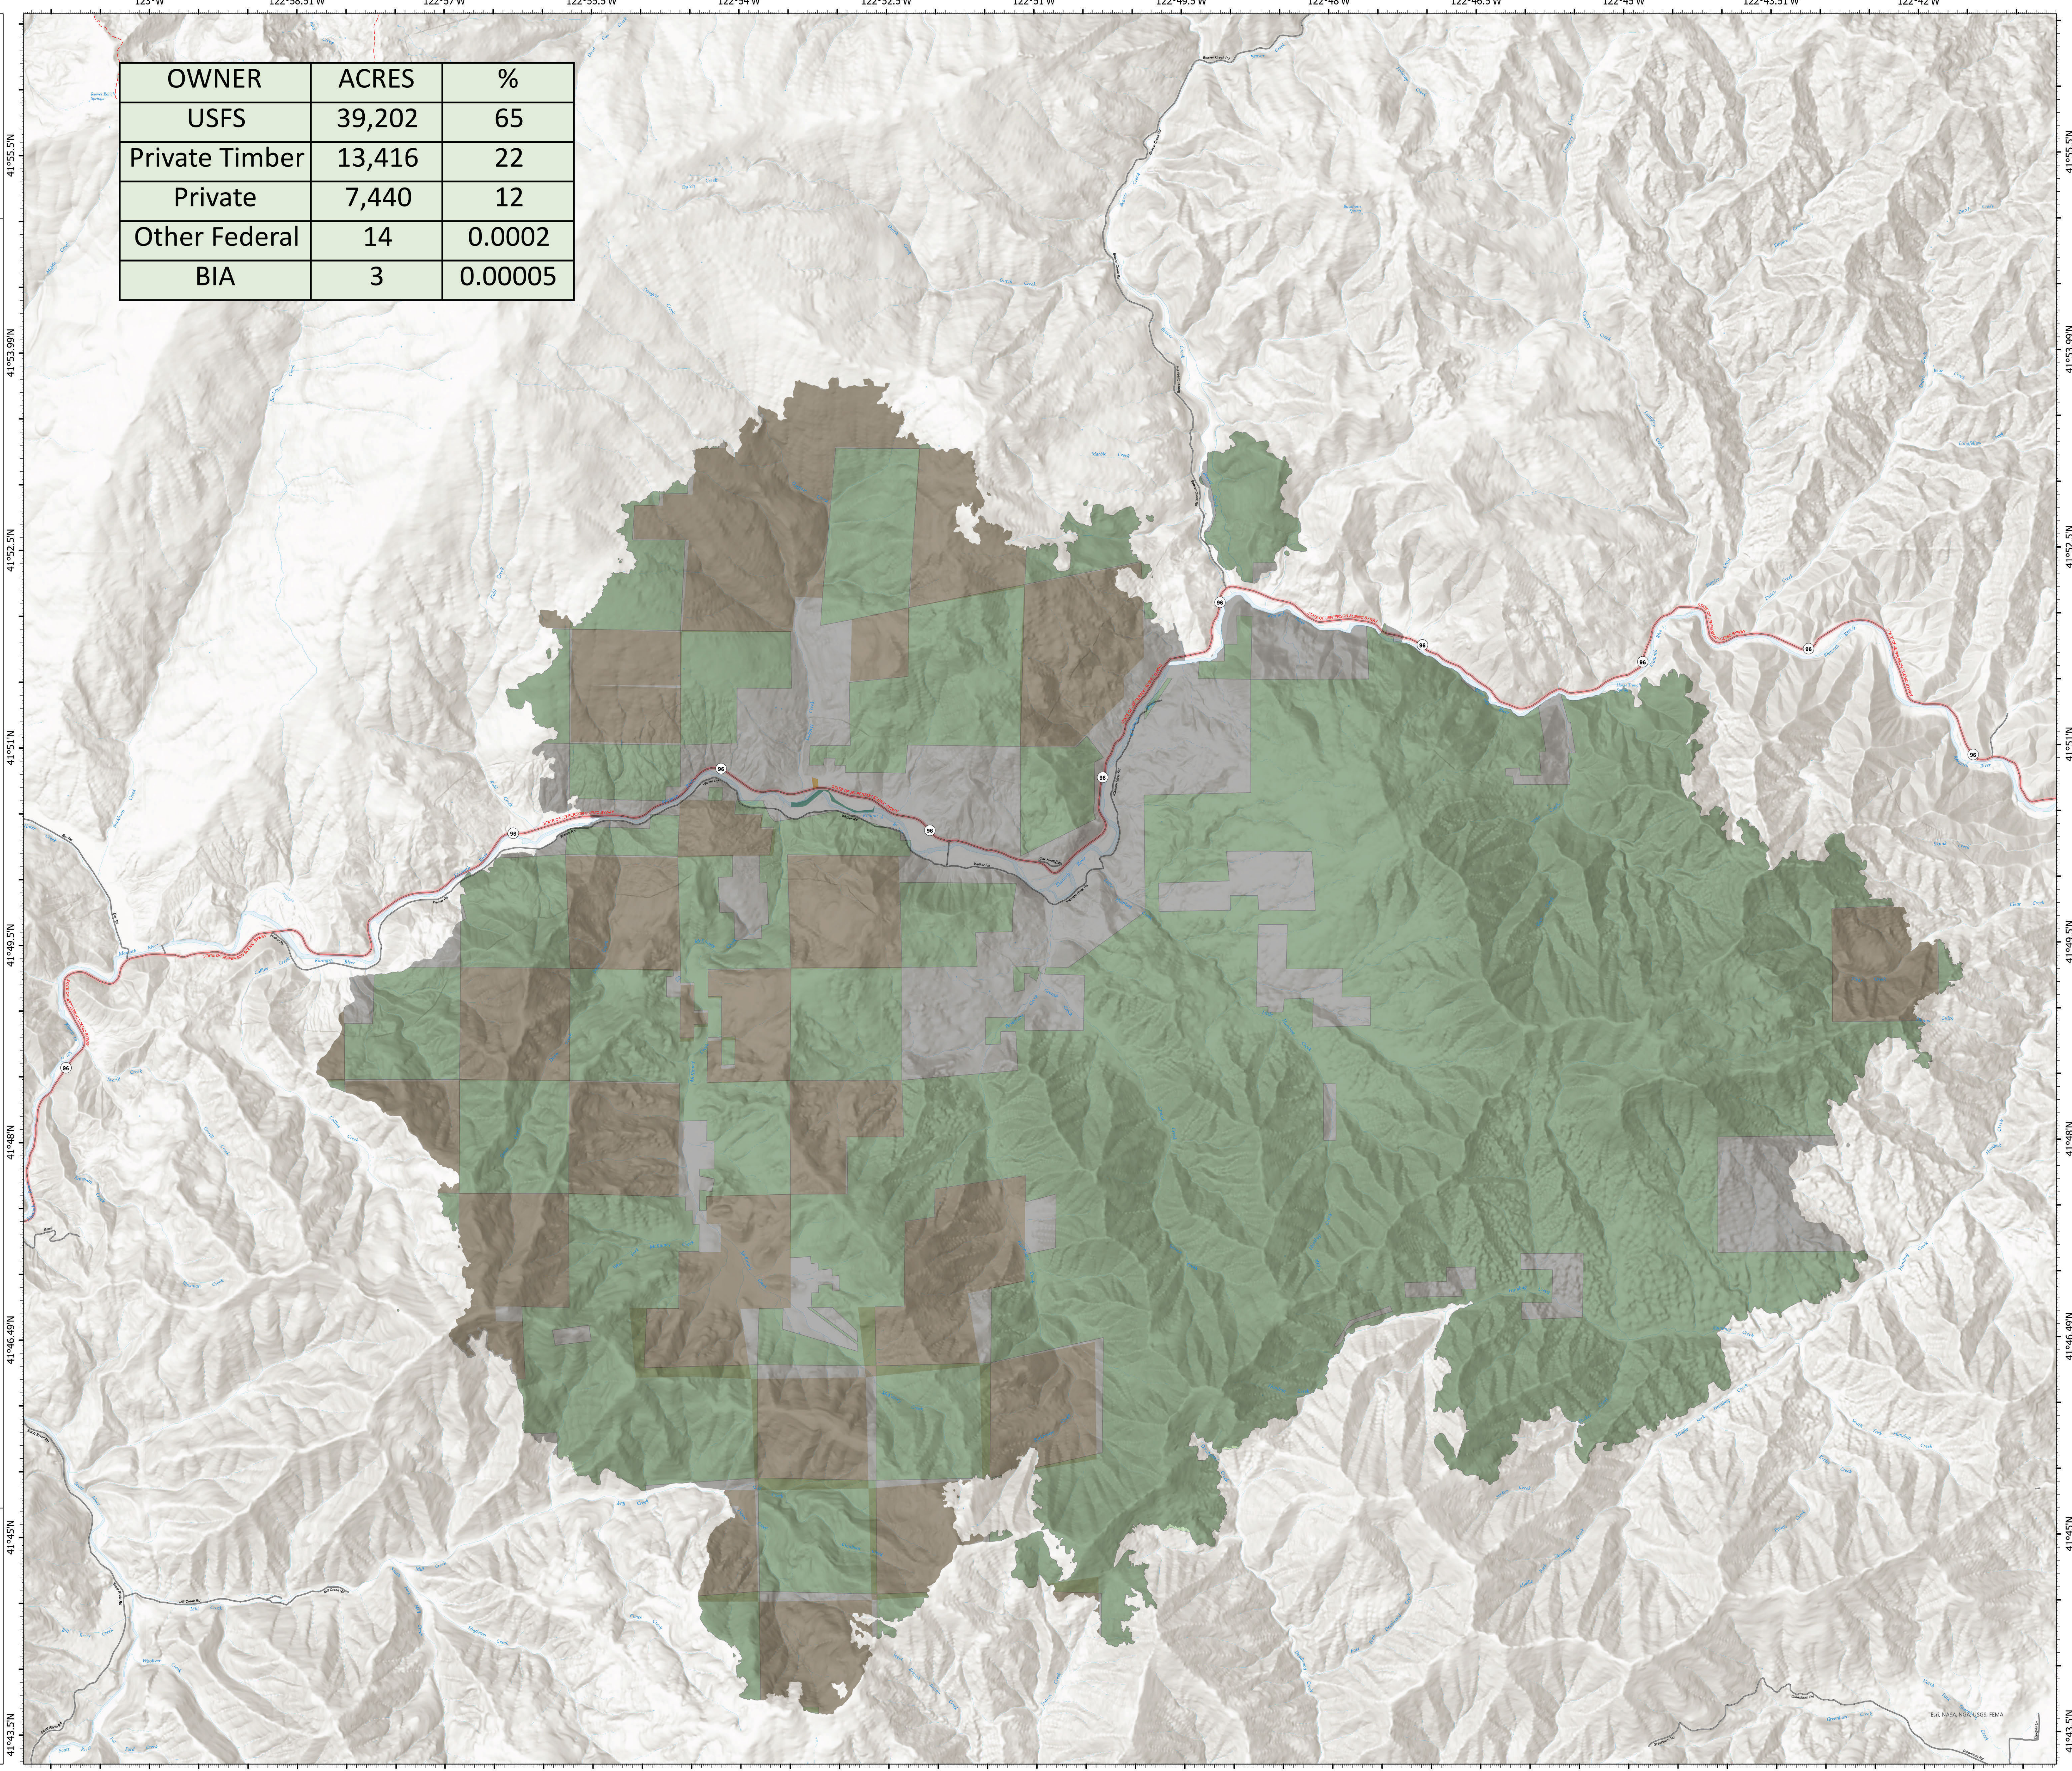

Ownership

MCKINNEY
CA-KNF-006177
FINAL

OWNER	ACRES	%
USFS	39,202	65
Private Timber	13,416	22
Private	7,440	12
Other Federal	14	0.0002
BIA	3	0.00005

-  Bureau of Indian Affairs
-  USDA Forest Service
-  Unknown Federal
-  Private

OWNERSHIP

ESRI, NADA, NOAA, USGS, FEMA