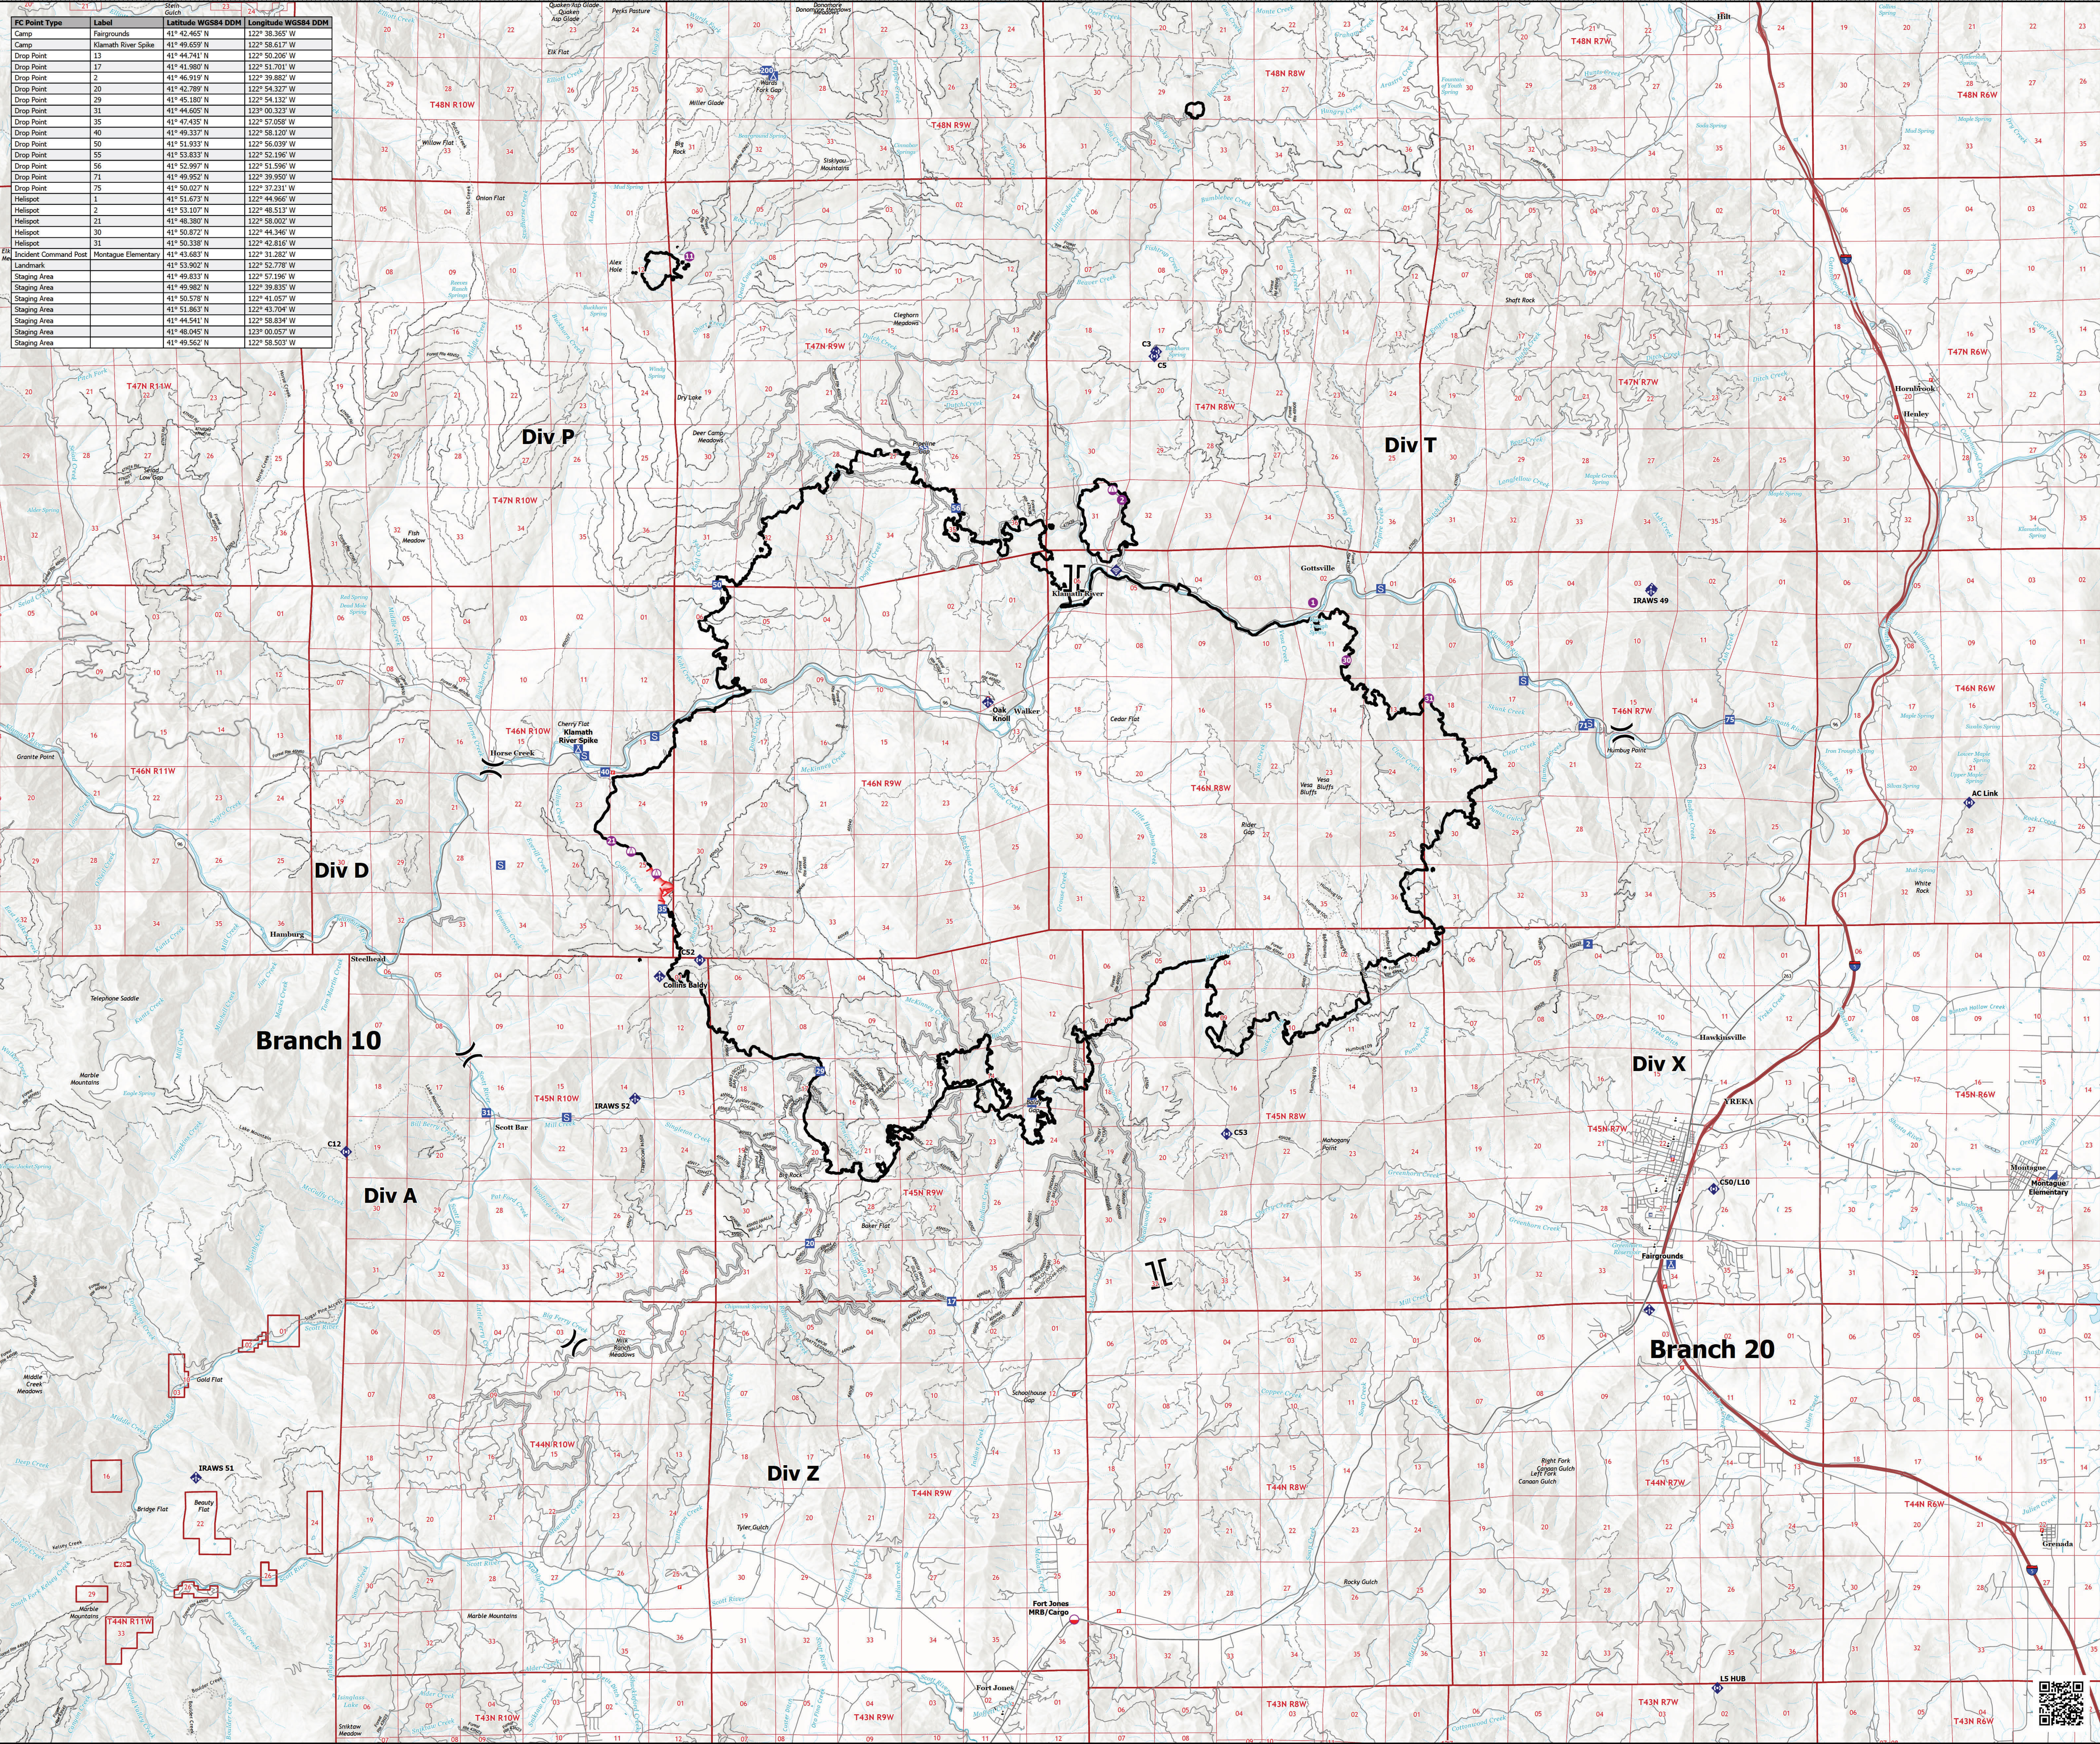

Transportation Map
McKinney Fire
CA-KNF-006177

August 26, 2022
 60,138 acres on 8/23/22
 2200

FC Point Type	Label	Latitude WGS84 DDM	Longitude WGS84 DDM
Camp	Fairgrounds	41° 42.465' N	122° 58.365' W
Camp	Klamath River Spike	41° 49.659' N	122° 58.617' W
Drop Point	13	41° 44.741' N	122° 50.206' W
Drop Point	17	41° 41.980' N	122° 51.701' W
Drop Point	2	41° 46.919' N	122° 59.882' W
Drop Point	20	41° 42.789' N	122° 54.327' W
Drop Point	29	41° 45.180' N	122° 54.132' W
Drop Point	31	41° 44.605' N	123° 00.323' W
Drop Point	35	41° 47.435' N	122° 57.058' W
Drop Point	40	41° 49.337' N	122° 58.120' W
Drop Point	50	41° 51.933' N	122° 56.039' W
Drop Point	55	41° 53.833' N	122° 52.198' W
Drop Point	56	41° 52.997' N	122° 51.596' W
Drop Point	71	41° 49.952' N	122° 39.950' W
Drop Point	75	41° 50.027' N	122° 37.231' W
Hellspot	1	41° 51.673' N	122° 44.966' W
Hellspot	2	41° 53.107' N	122° 48.513' W
Hellspot	21	41° 48.380' N	122° 58.002' W
Hellspot	30	41° 50.872' N	122° 44.346' W
Hellspot	31	41° 50.338' N	122° 42.816' W
Incident Command Post	Montague Elementary	41° 43.683' N	122° 31.282' W
Landmark		41° 53.902' N	122° 52.778' W
Staging Area		41° 49.833' N	122° 57.196' W
Staging Area		41° 49.882' N	122° 59.885' W
Staging Area		41° 50.578' N	122° 41.057' W
Staging Area		41° 51.863' N	122° 43.704' W
Staging Area		41° 44.541' N	122° 58.834' W
Staging Area		41° 48.045' N	123° 00.057' W
Staging Area		41° 49.562' N	122° 58.503' W