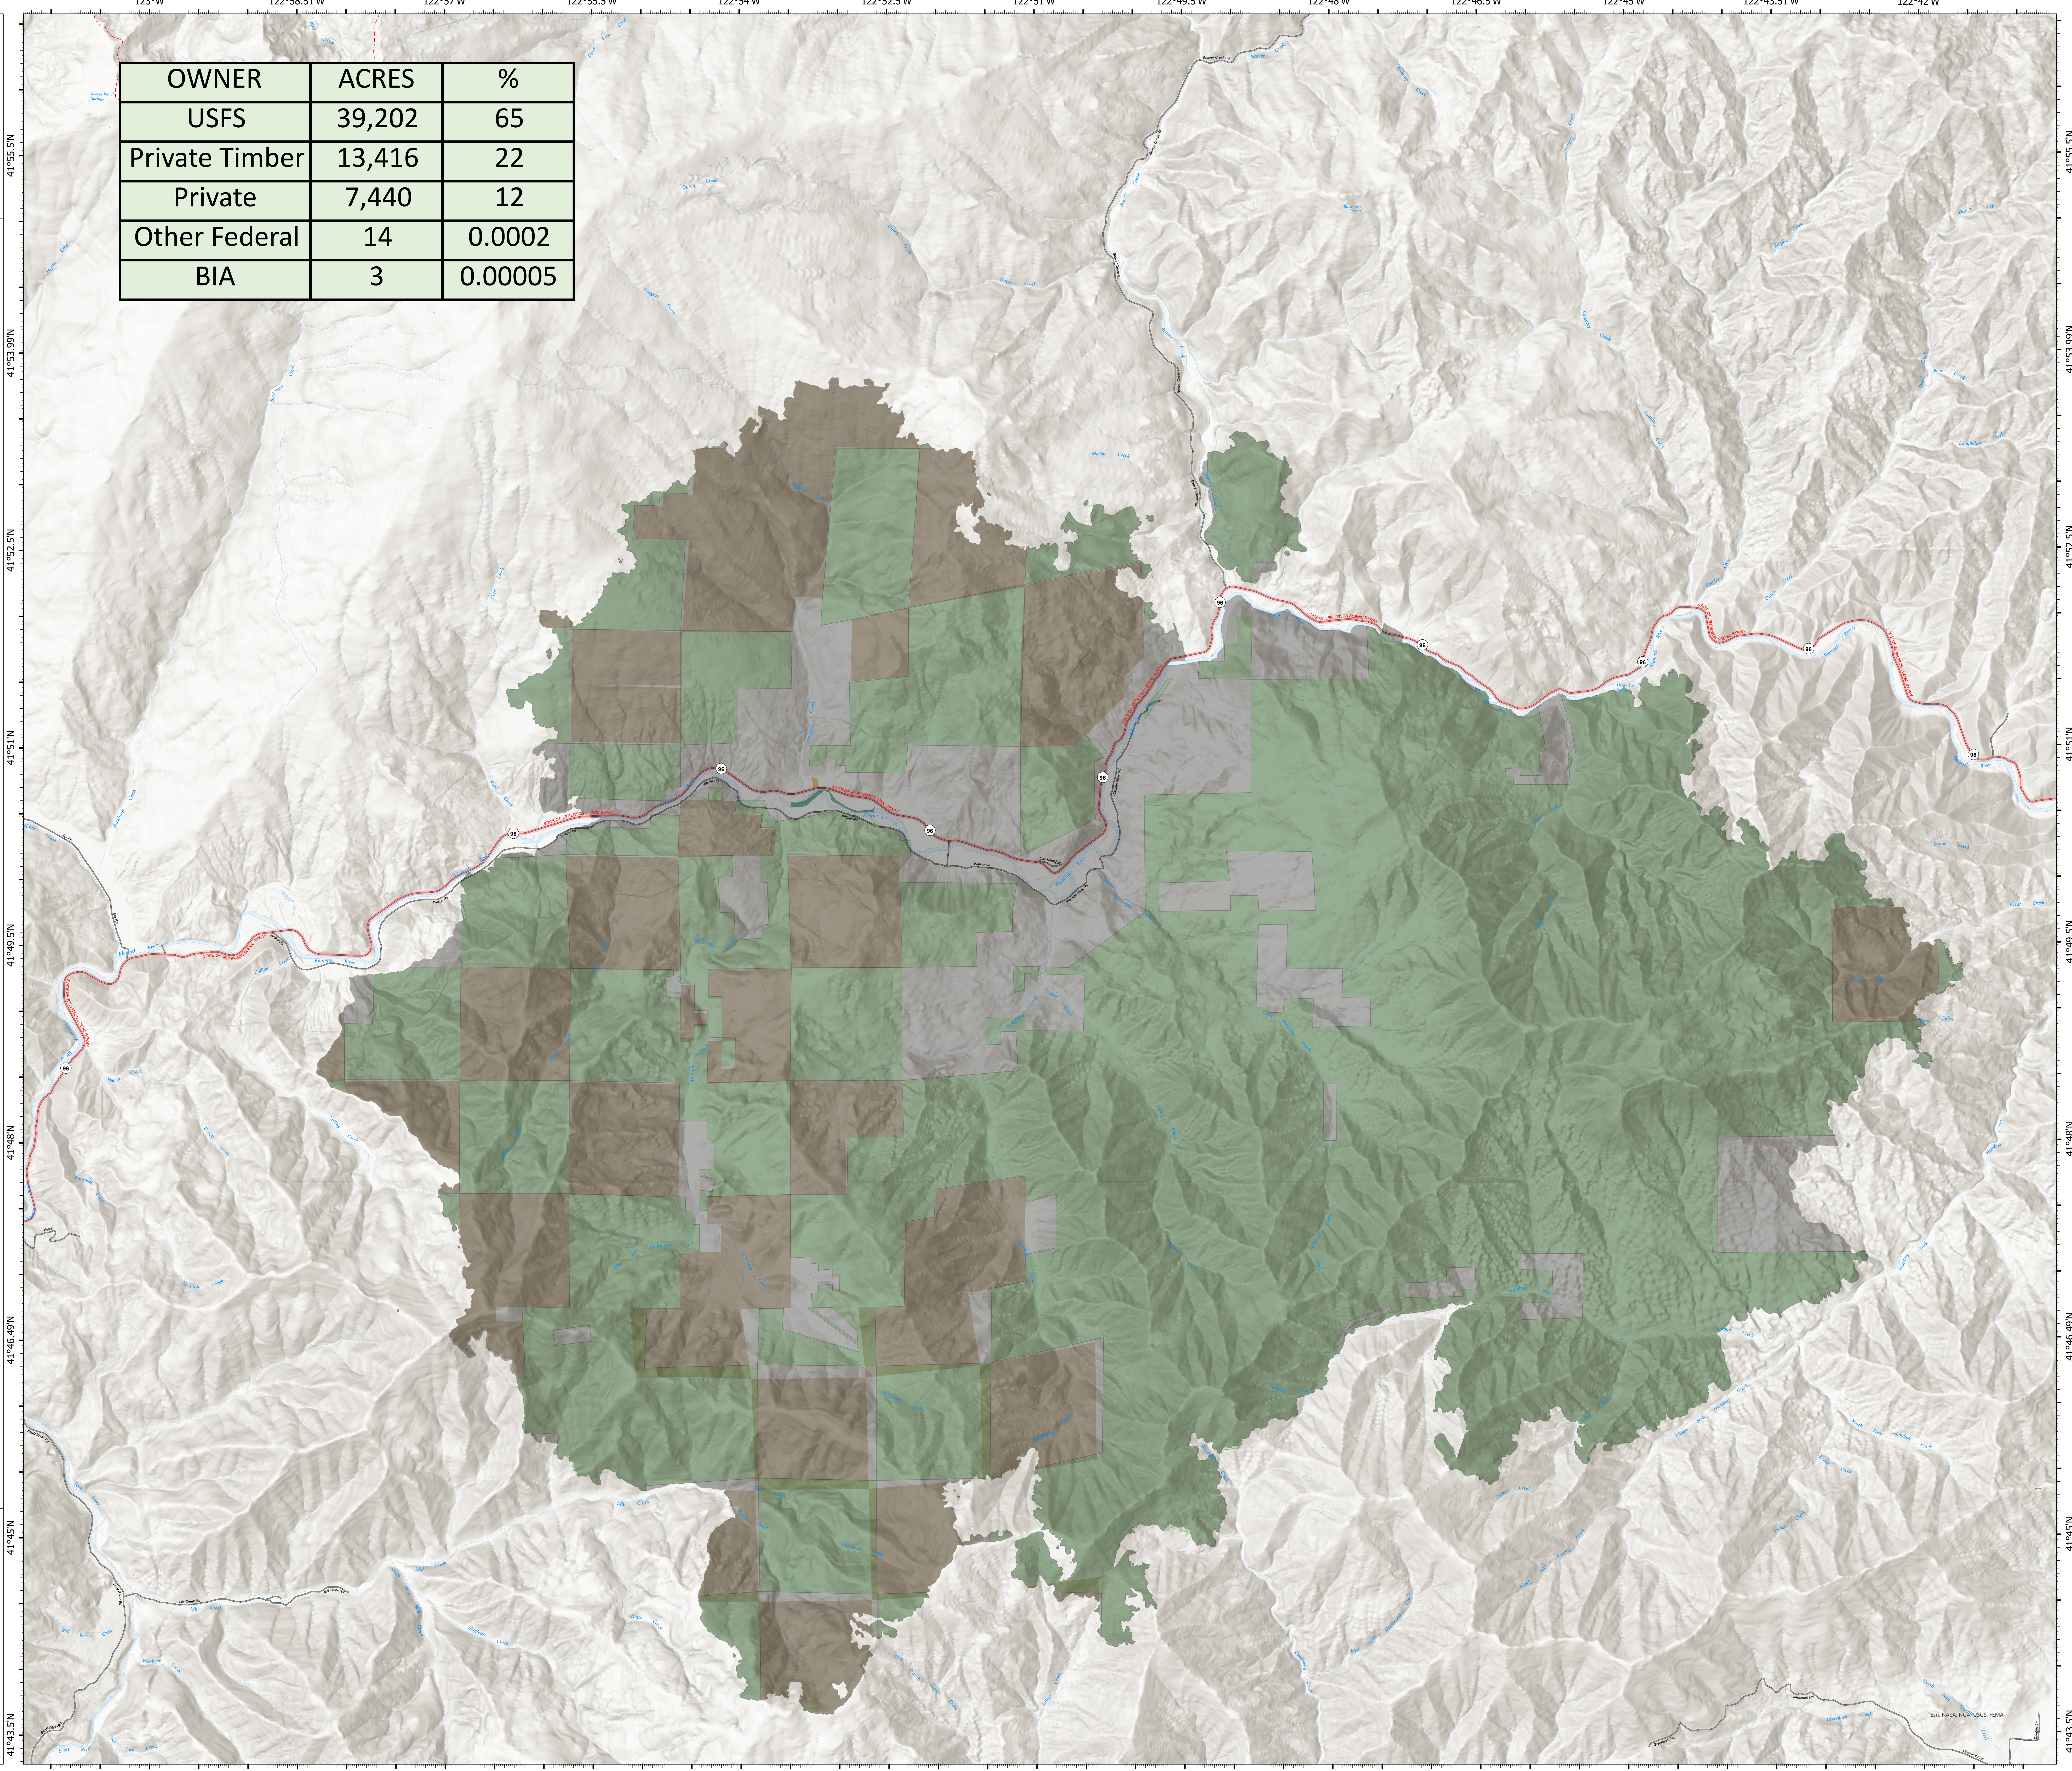

Ownership

MCKINNEY
CA-KNF-006177
FINAL

OWNER	ACRES	%
USFS	39,202	65
Private Timber	13,416	22
Private	7,440	12
Other Federal	14	0.0002
BIA	3	0.00005

-  Bureau of Indian Affairs
-  USDA Forest Service
-  Unknown Federal
-  Private

OWNERSHIP

ESRI, NASA, NOAA, USGS, FEMA