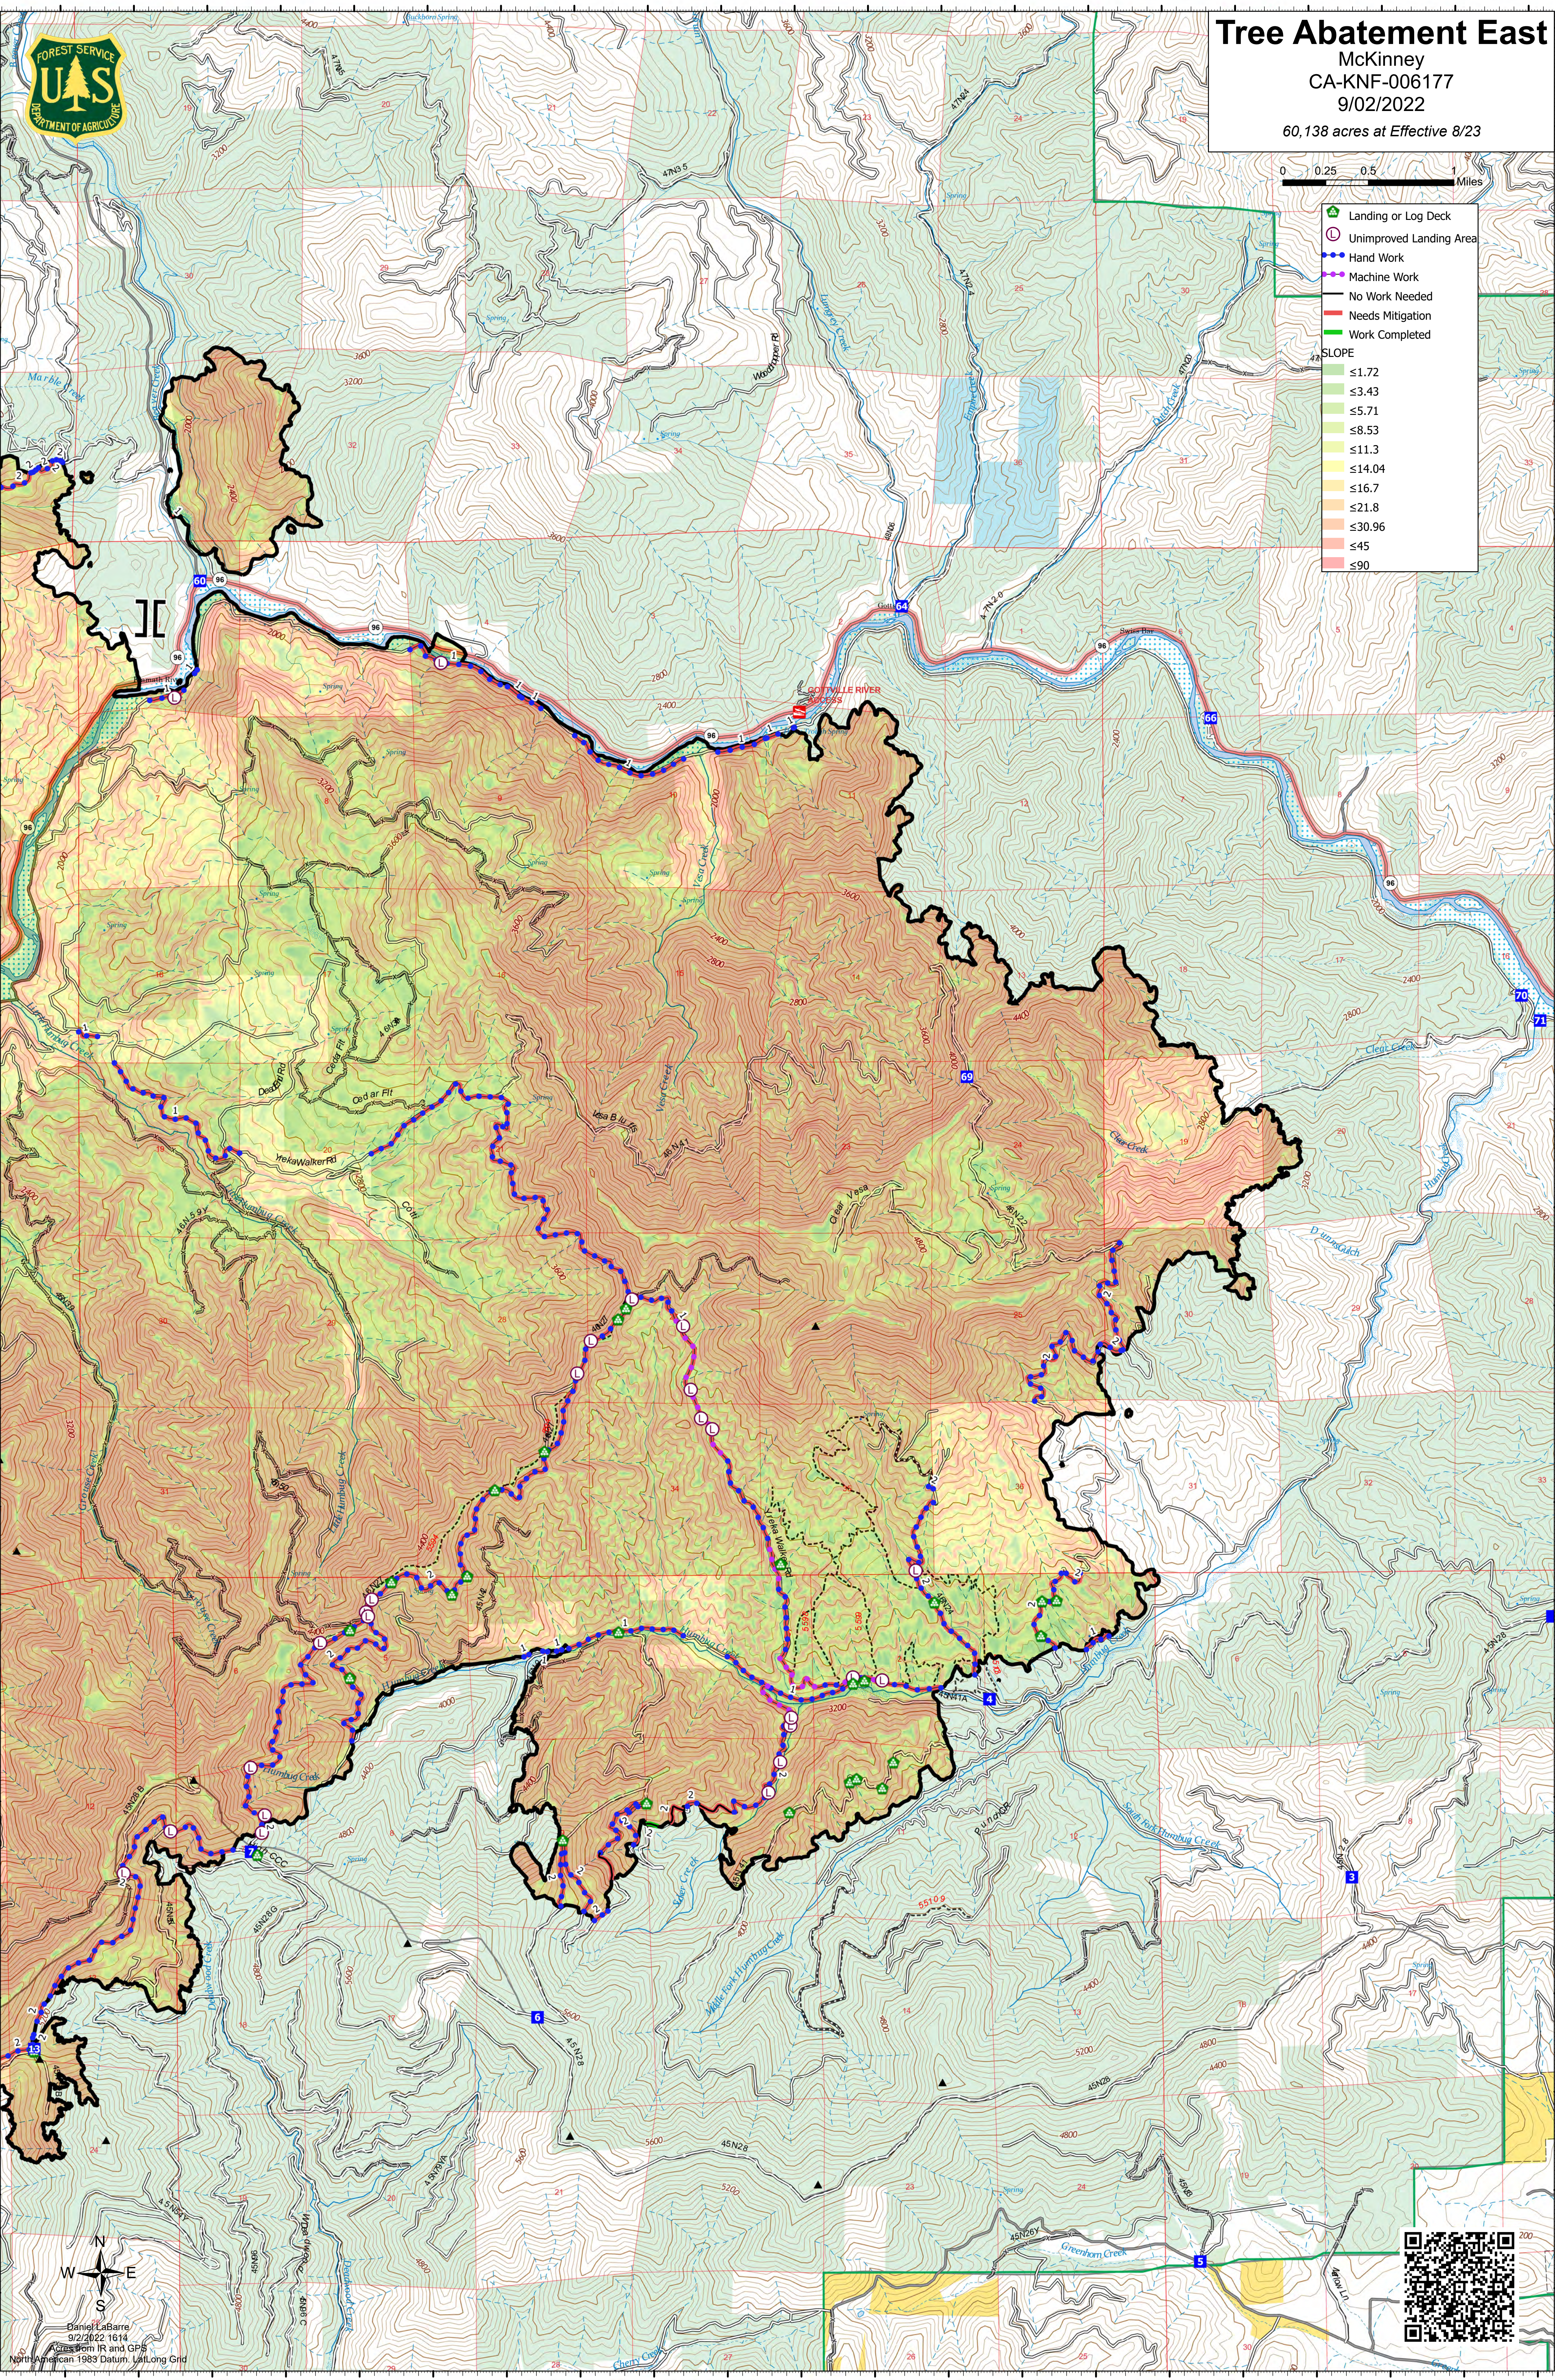

Tree Abatement East

McKinney
CA-KNF-006177
9/02/2022
60,138 acres at Effective 8/23

	Landing or Log Deck
	Unimproved Landing Area
	Hand Work
	Machine Work
	No Work Needed
	Needs Mitigation
	Work Completed
SLOPE	
	≤1.72
	≤3.43
	≤5.71
	≤8.53
	≤11.3
	≤14.04
	≤16.7
	≤21.8
	≤30.96
	≤45
	≤90

Daniel LaBarre
9/2/2022 1614
Areas from IR and GPS
North American 1983 Datum, Lat/Long Grid