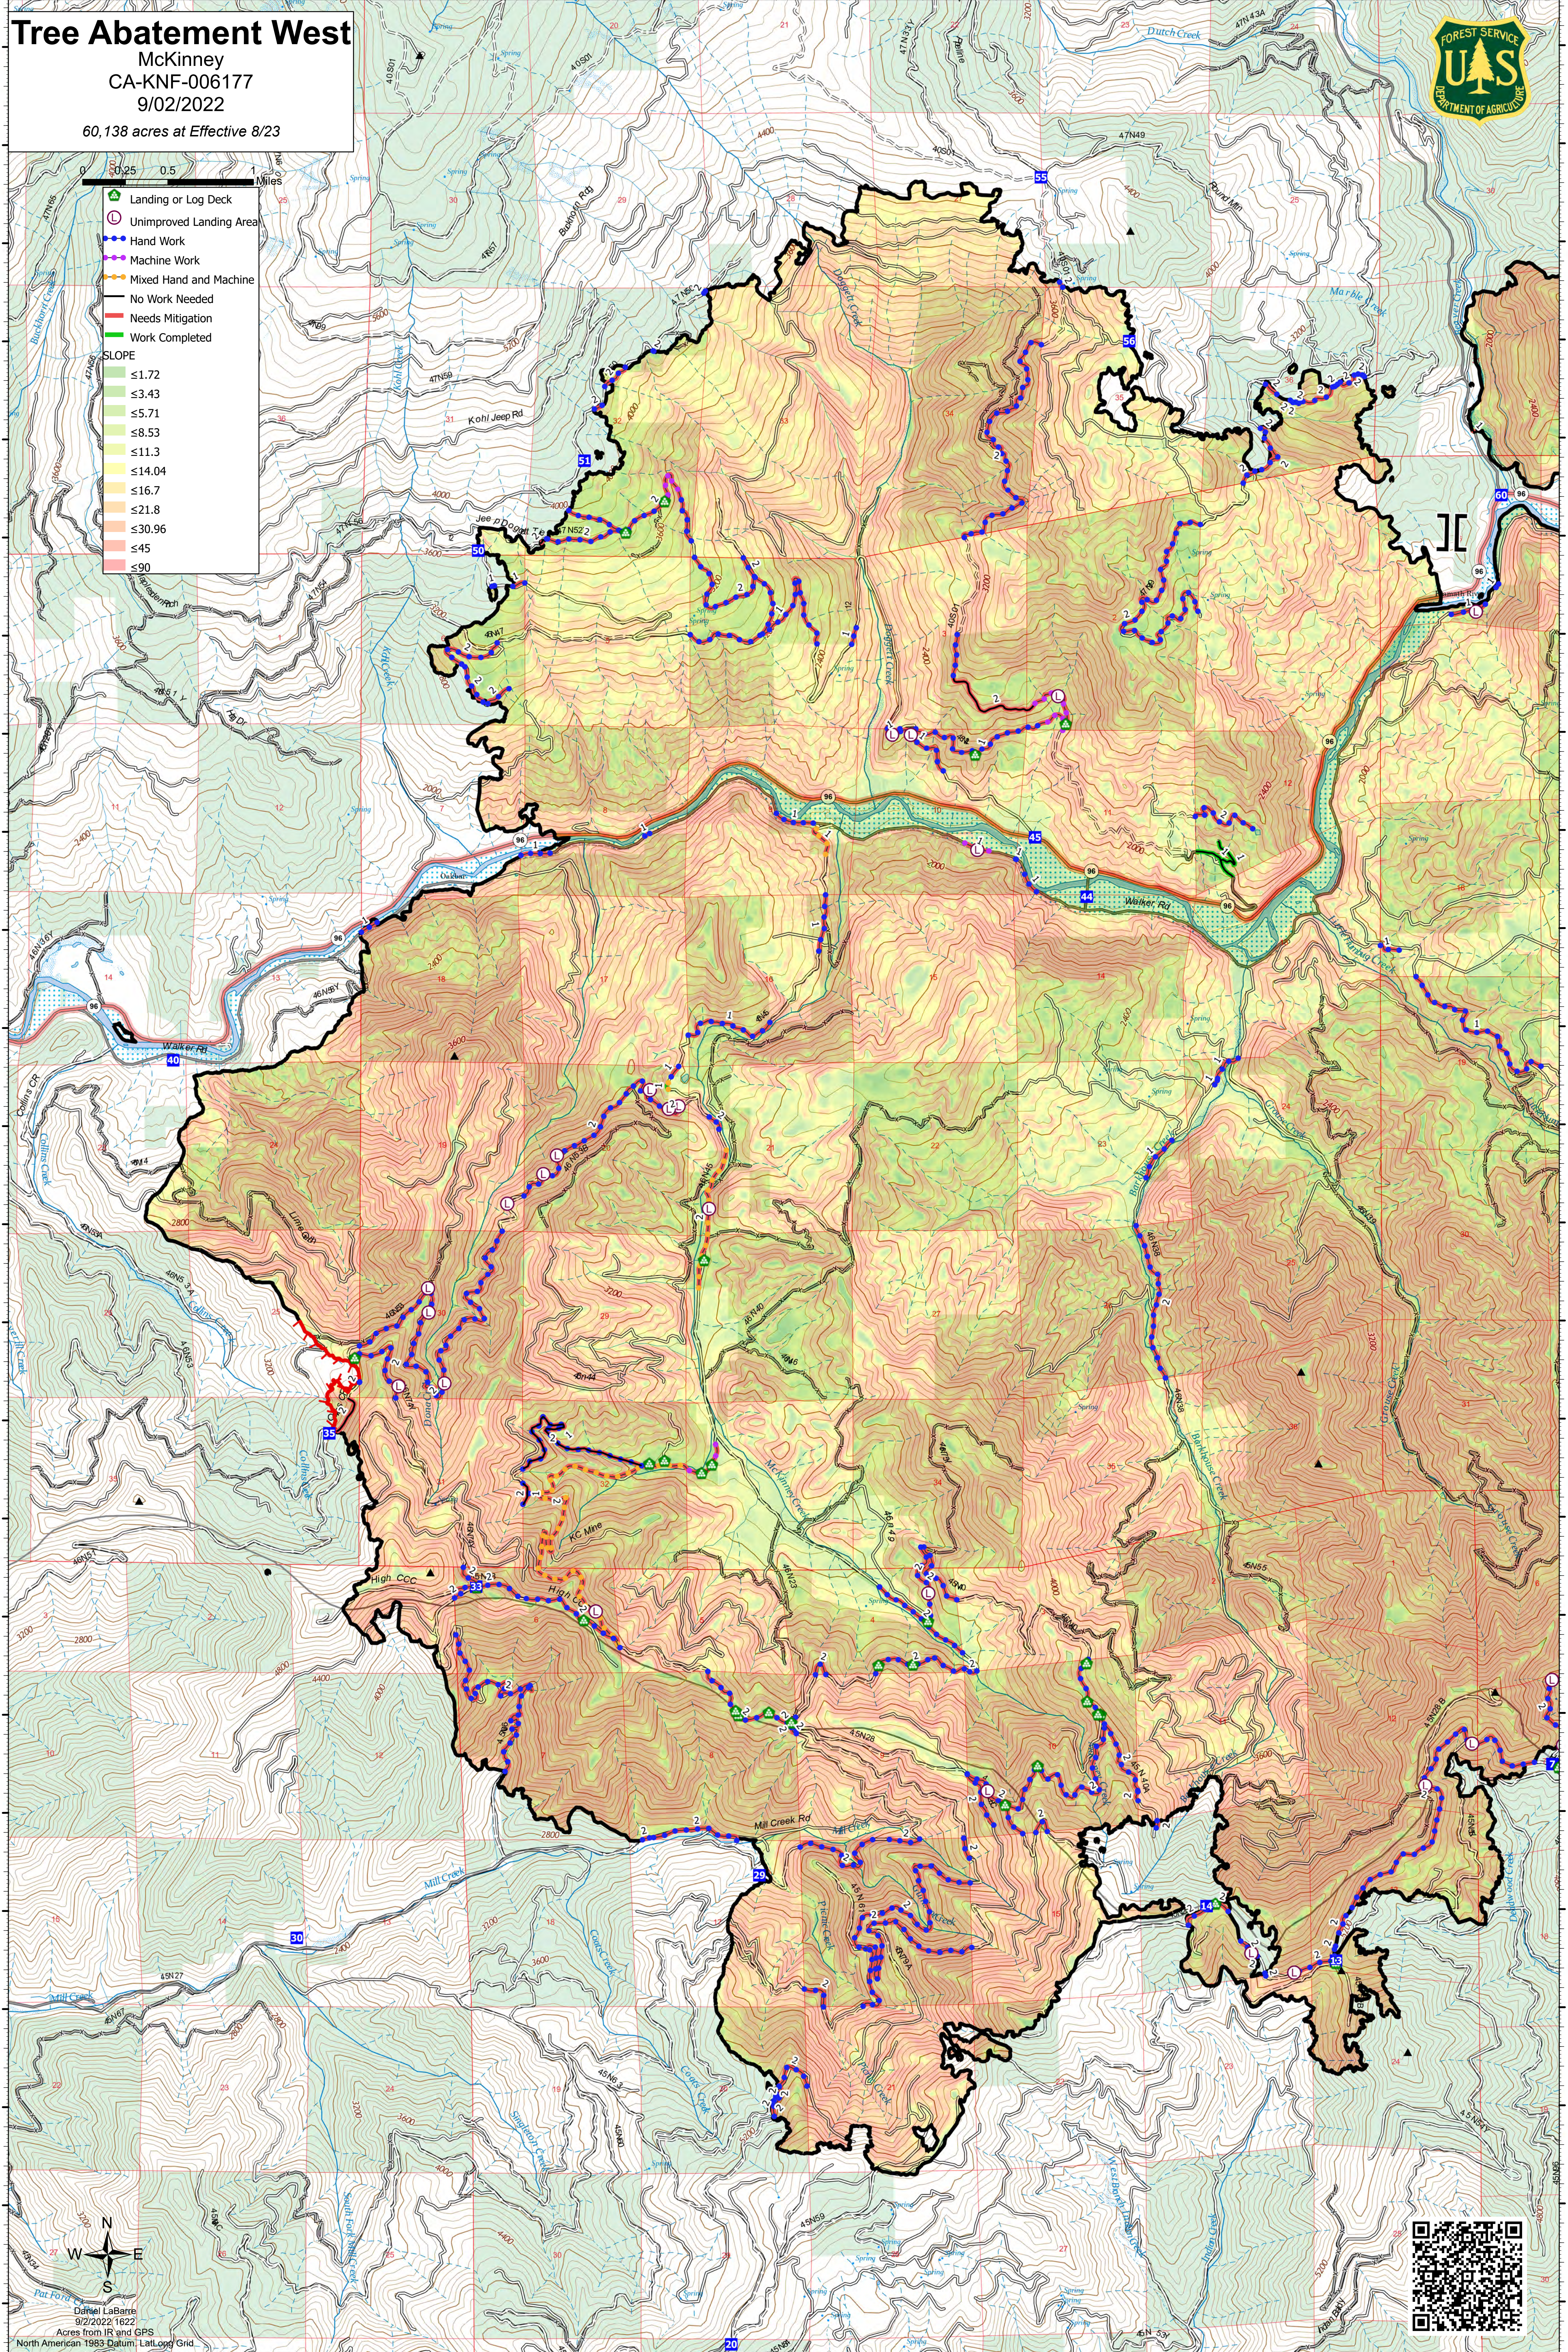

Tree Abatement West

McKinney
CA-KNF-006177
9/02/2022
60,138 acres at Effective 8/23

0 0.25 0.5 1 Miles

- Landing or Log Deck
- Unimproved Landing Area
- Hand Work
- Machine Work
- Mixed Hand and Machine
- No Work Needed
- Needs Mitigation
- Work Completed

SLOPE

- ≤1.72
- ≤3.43
- ≤5.71
- ≤8.53
- ≤11.3
- ≤14.04
- ≤16.7
- ≤21.8
- ≤30.96
- ≤45
- ≤90

Daniel LaBarte
9/2/2022 1622
Acres from IR and GPS
North American 1983 Datum, LatLong Grid