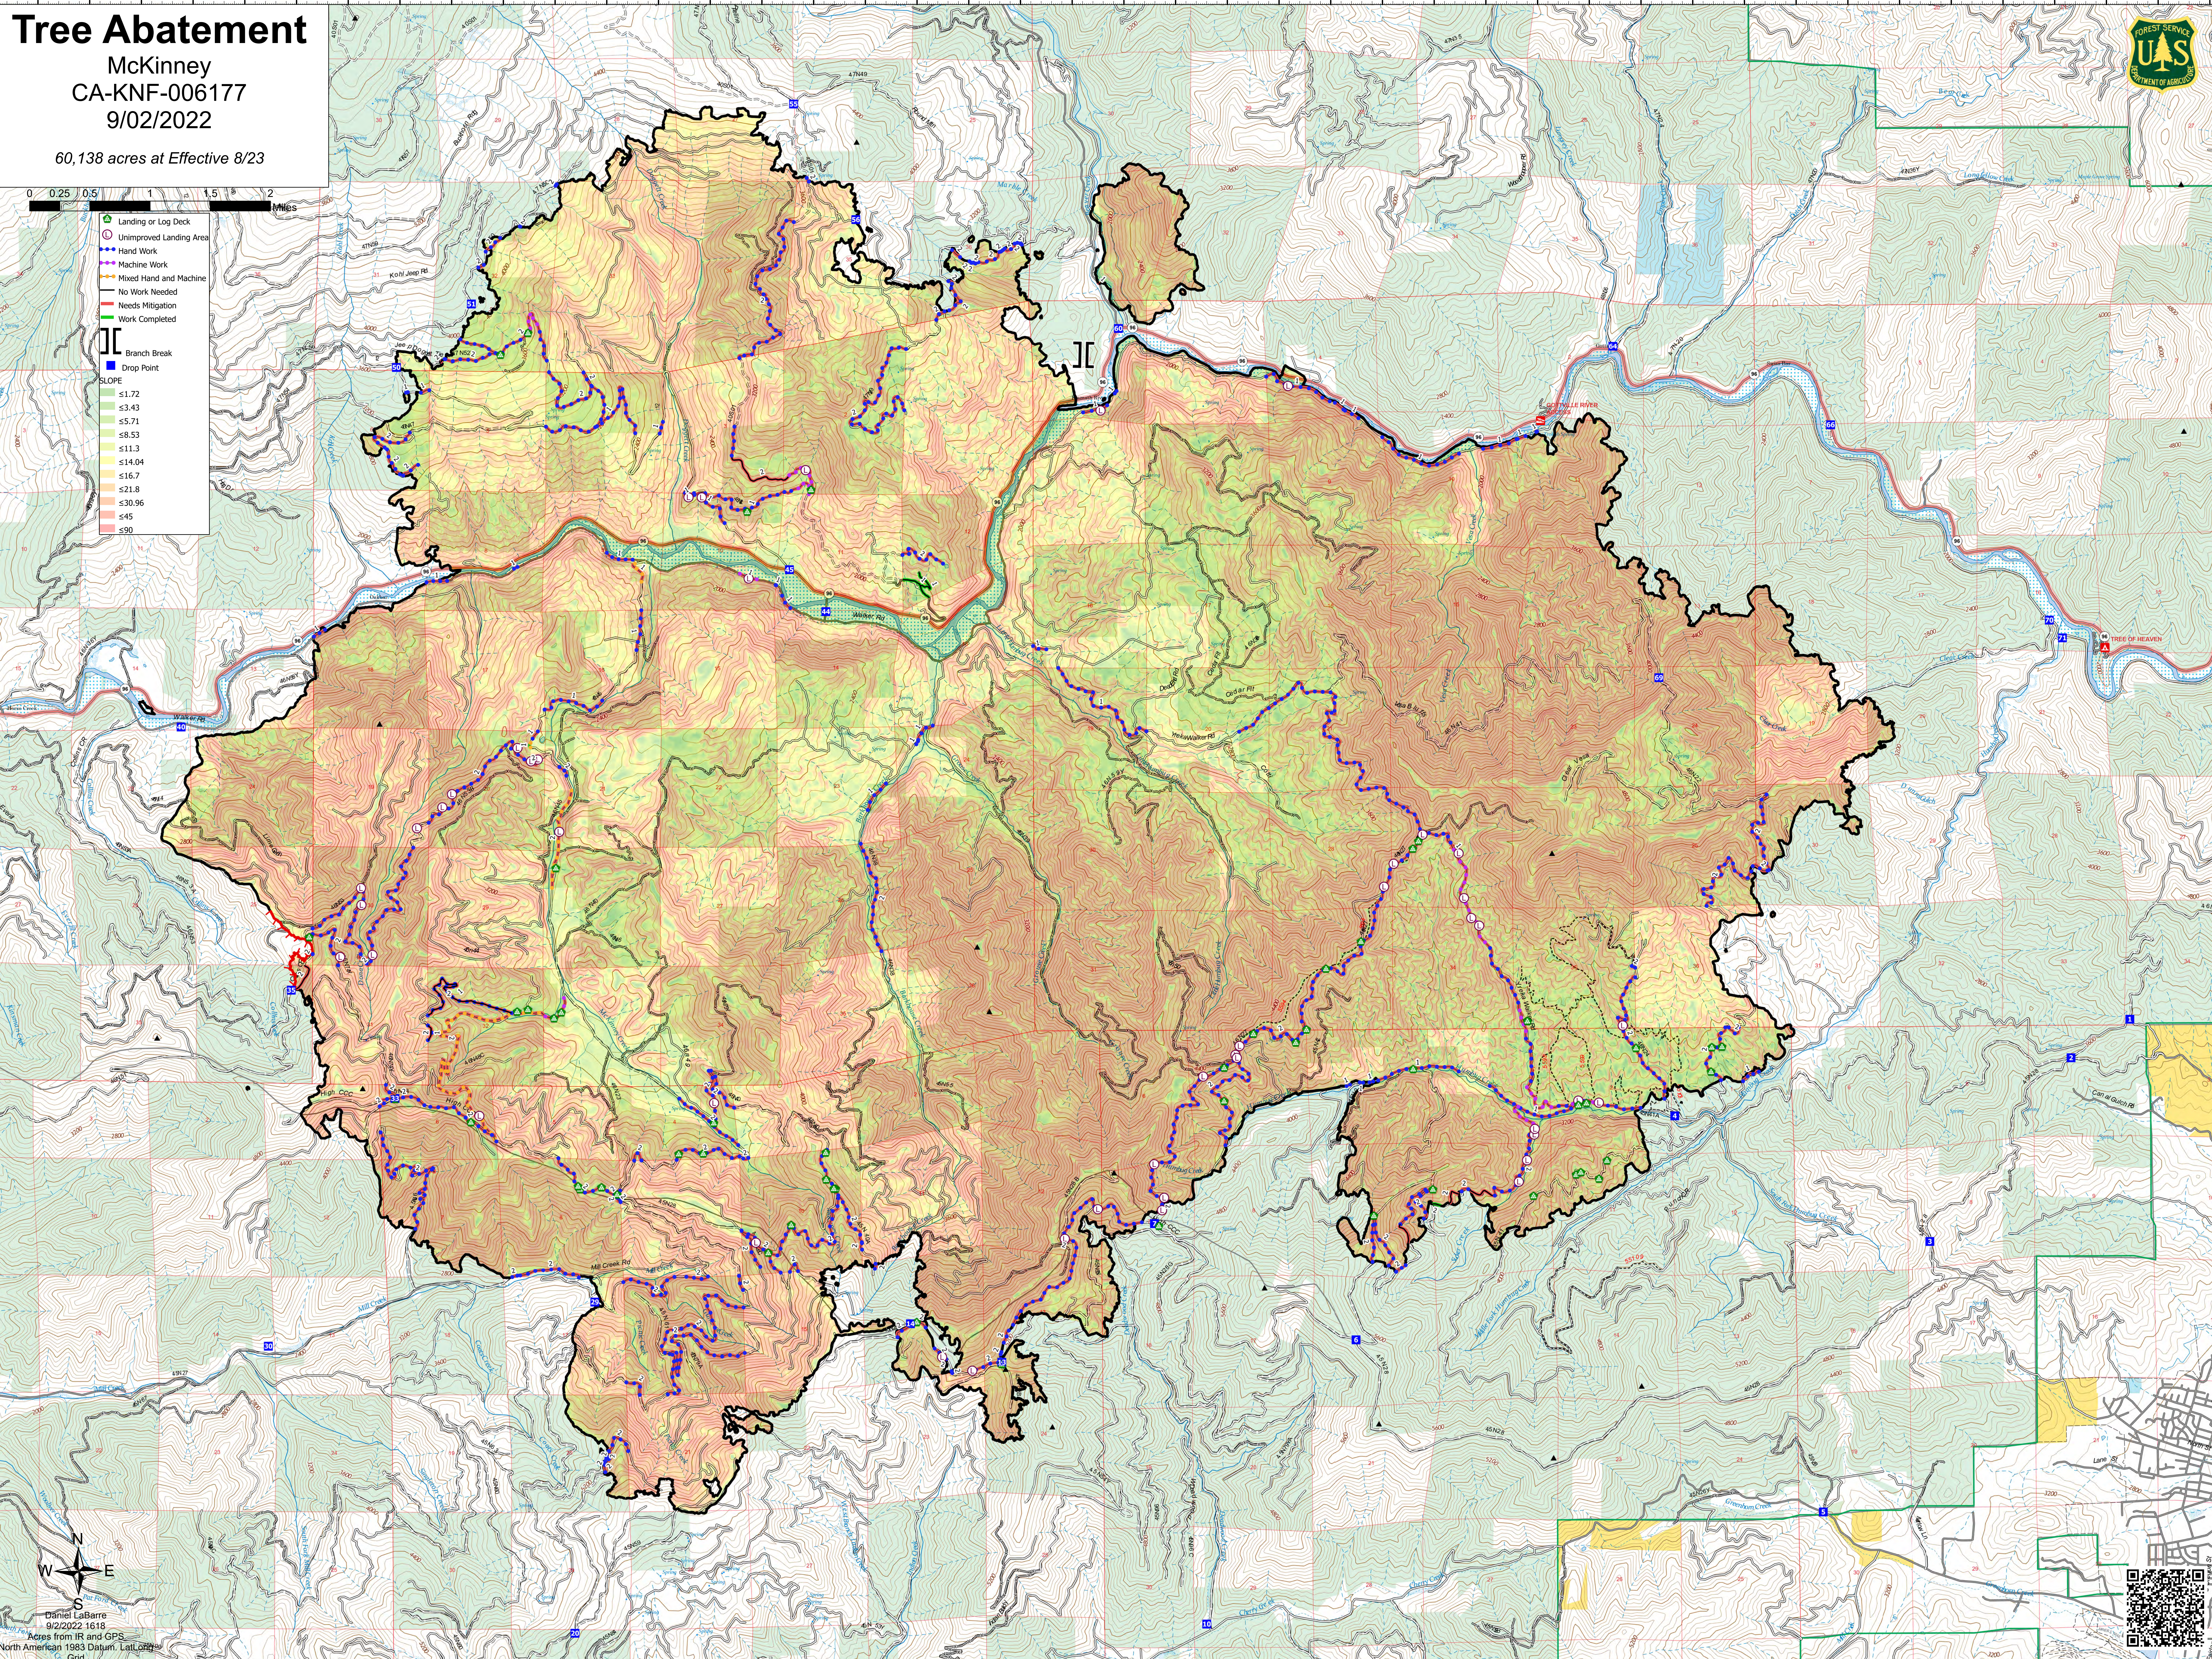

Tree Abatement

McKinney
CA-KNF-006177
9/02/2022

60,138 acres at Effective 8/23

- Landing or Log Deck
 - Unimproved Landing Area
 - Hand Work
 - Machine Work
 - Mixed Hand and Machine
 - No Work Needed
 - Needs Mitigation
 - Work Completed
 - Branch Break
 - Drop Point
- SLOPE**
- ≤1.72
 - ≤3.43
 - ≤5.71
 - ≤8.53
 - ≤11.3
 - ≤14.04
 - ≤16.7
 - ≤21.8
 - ≤30.96
 - ≤45
 - ≤90

Daniel LaBarre
9/2/2022 1618
Acres from IR and GPS
North American 1983 Datum, Lat/Long
Grid