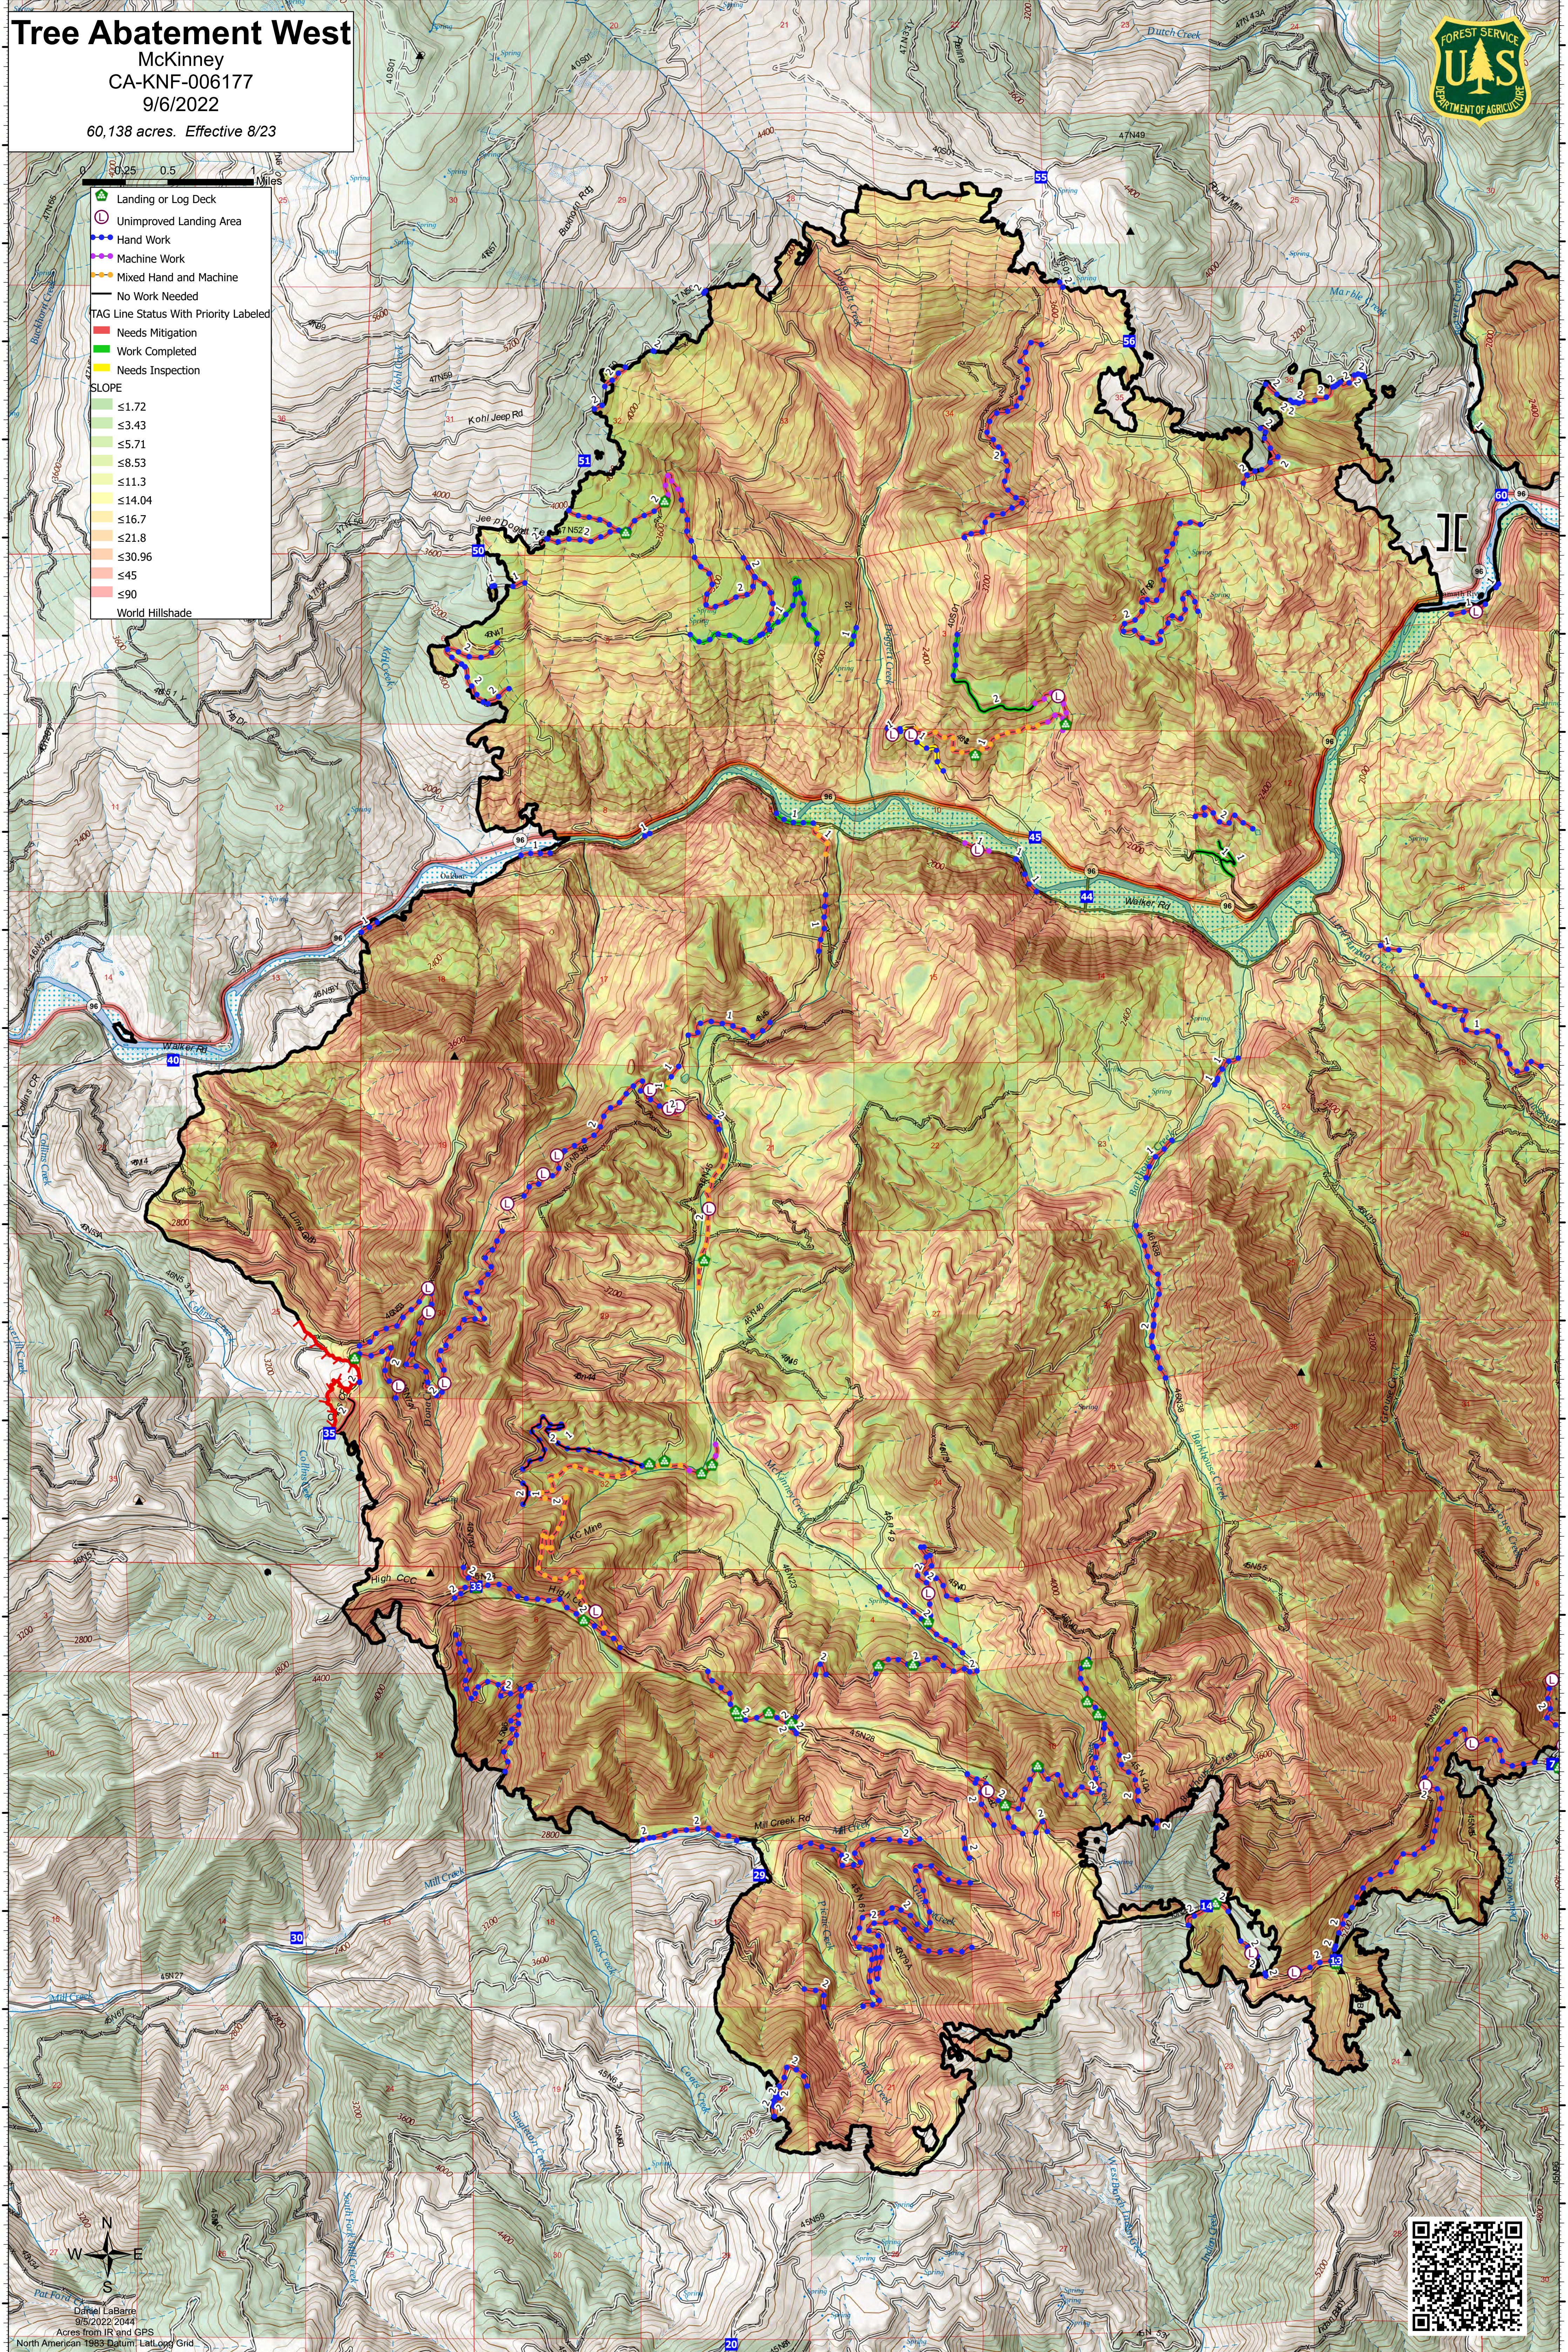

Tree Abatement West

McKinney
CA-KNF-006177
9/6/2022
60,138 acres. Effective 8/23

Scale: 0.25, 0.5, 1 Miles

- Landing or Log Deck
- Unimproved Landing Area
- Hand Work
- Machine Work
- Mixed Hand and Machine
- No Work Needed

ITAG Line Status With Priority Labeled

- Needs Mitigation
- Work Completed
- Needs Inspection

SLOPE

- ≤1.72
- ≤3.43
- ≤5.71
- ≤8.53
- ≤11.3
- ≤14.04
- ≤16.7
- ≤21.8
- ≤30.96
- ≤45
- ≤90

World Hillshade

North Arrow

Pat Porter
Daniel LaBarre
9/5/2022 2044
Acres from IR and GPS
North American 1983 Datum, LatLong Grid