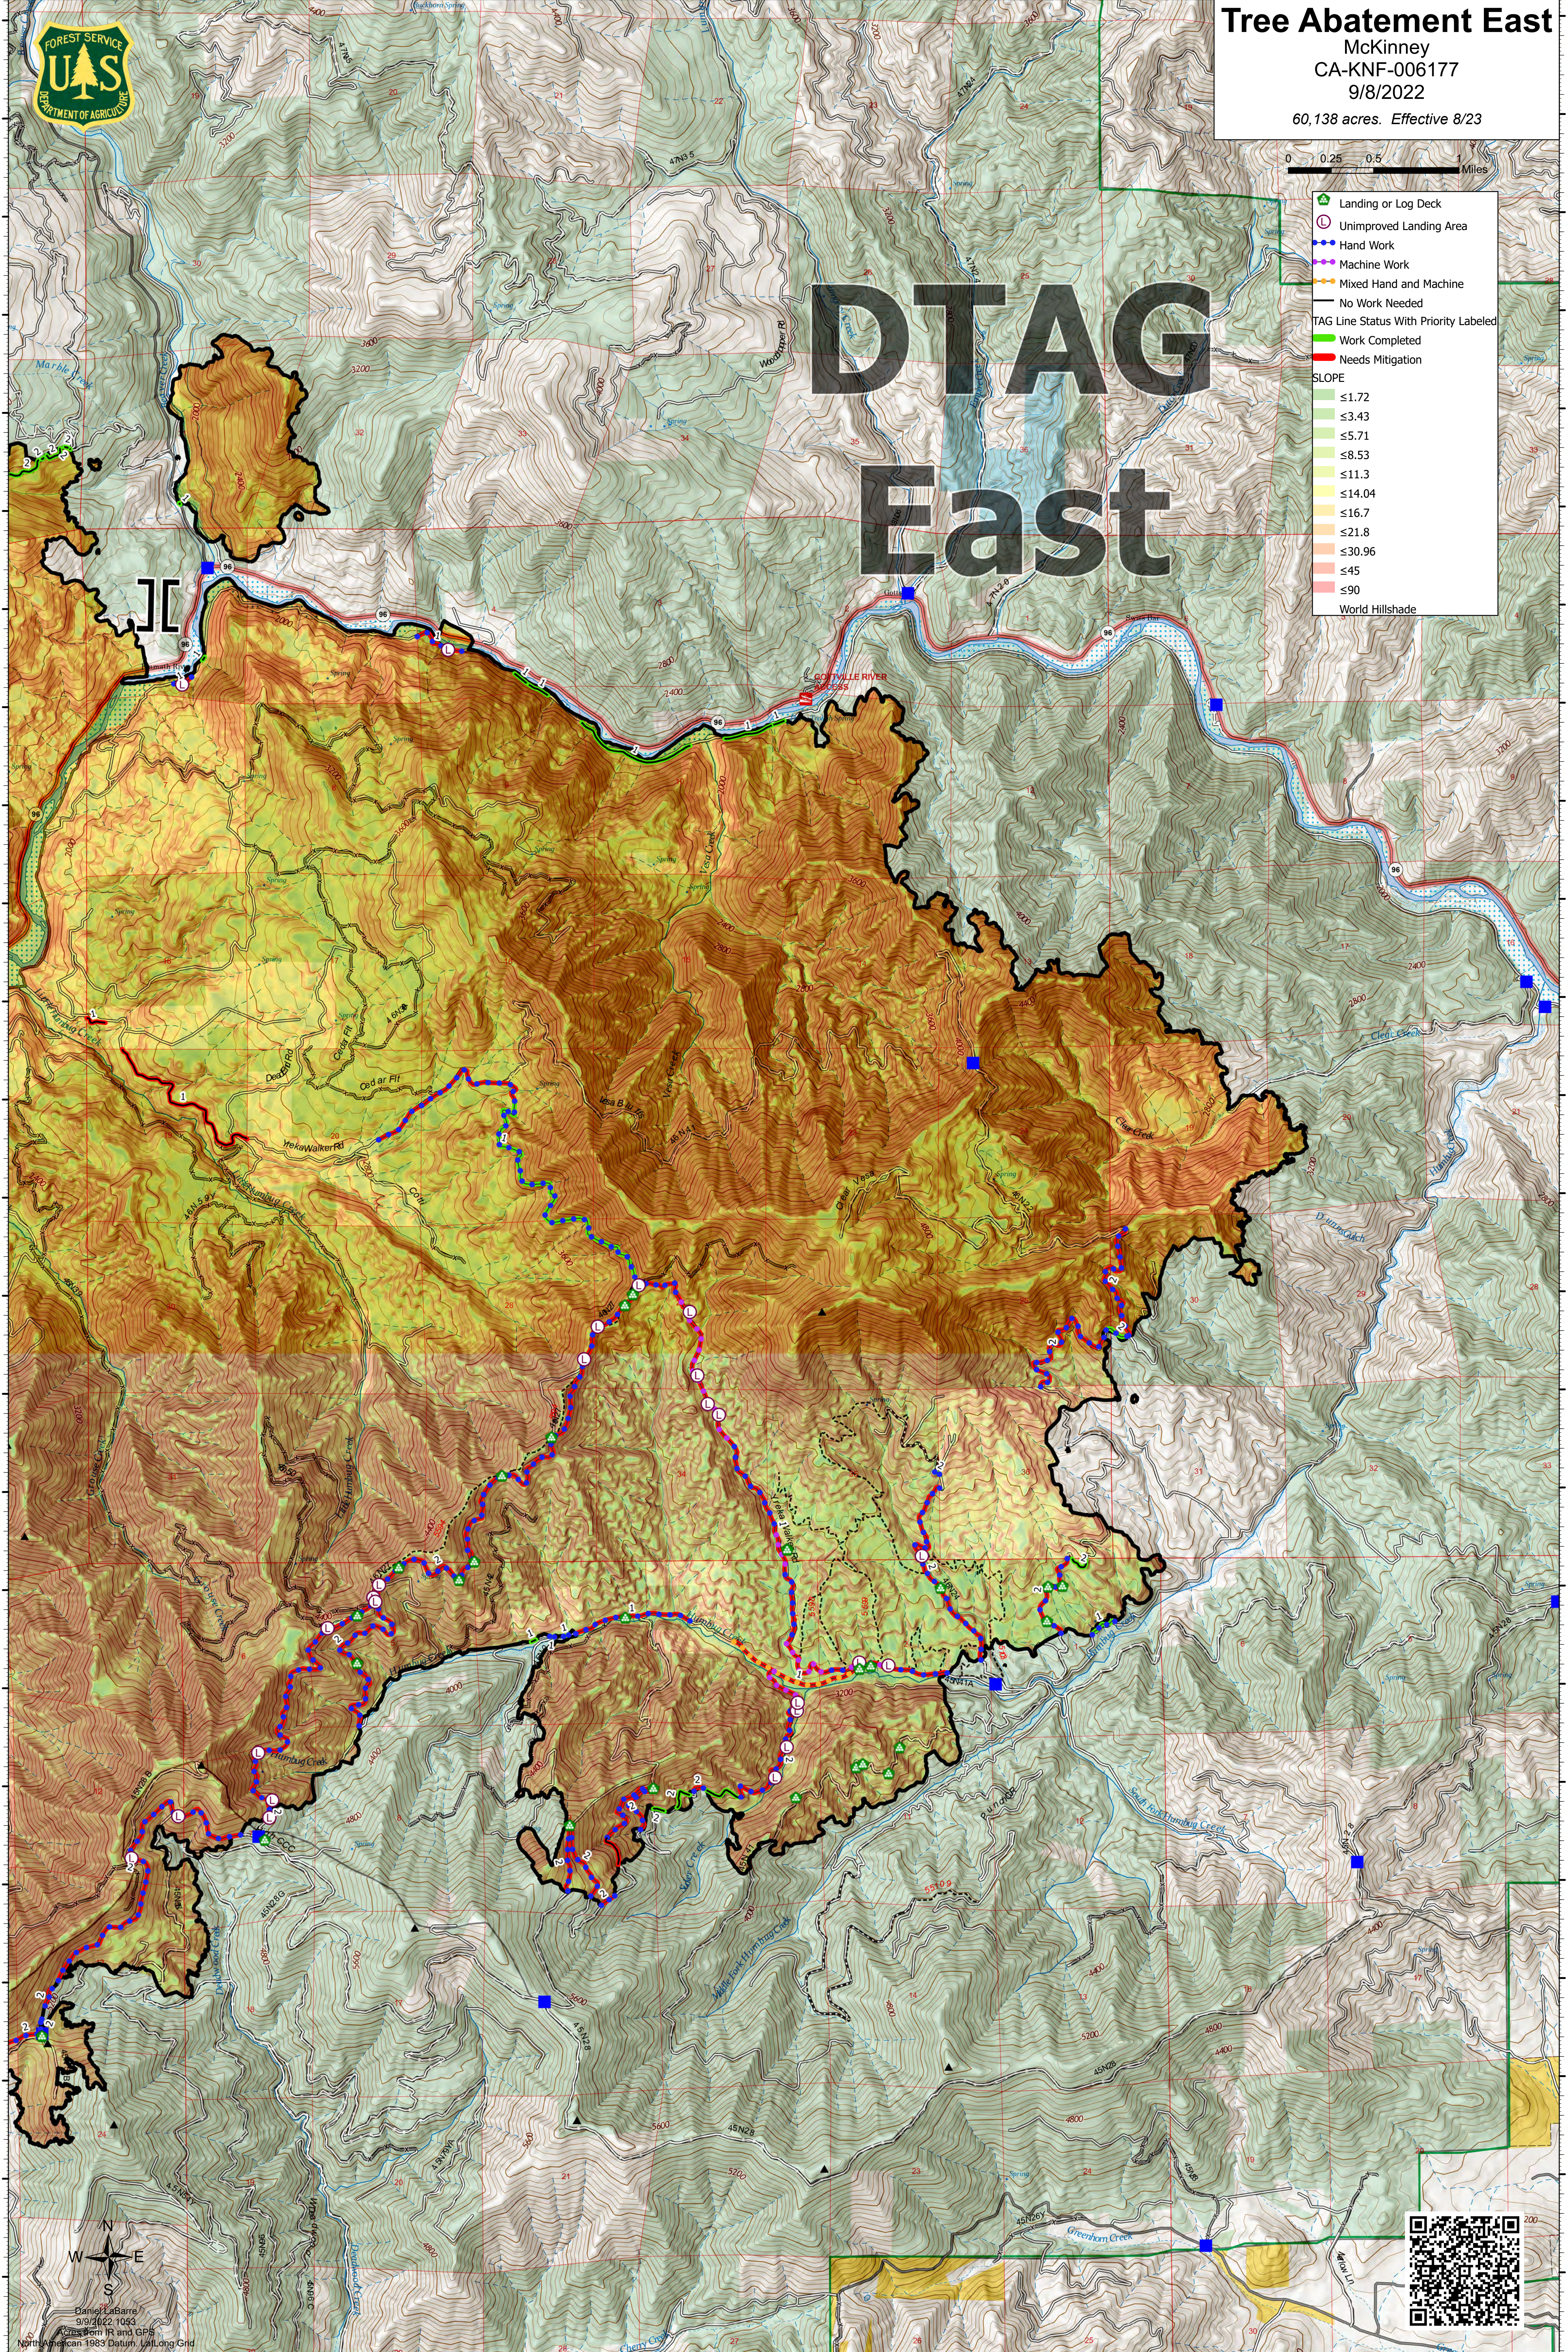

Tree Abatement East
 McKinney
 CA-KNF-006177
 9/8/2022
 60,138 acres. Effective 8/23

Legend

- Landing or Log Deck (Green triangle)
- Unimproved Landing Area (Red circle)
- Hand Work (Blue dashed line)
- Machine Work (Purple dashed line)
- Mixed Hand and Machine (Orange dashed line)
- No Work Needed (Black solid line)
- TAG Line Status With Priority Labeled (Numbered line)
- Work Completed (Green solid line)
- Needs Mitigation (Red solid line)

SLOPE

- ≤1.72
- ≤3.43
- ≤5.71
- ≤8.53
- ≤11.3
- ≤14.04
- ≤16.7
- ≤21.8
- ≤30.96
- ≤45
- ≤90
- World Hillshade

DTAG East

Daniel L. Barre
 9/9/2022 10:53
 Area from IR and GPS
 North American 1983 Datum, Laid Long Grid