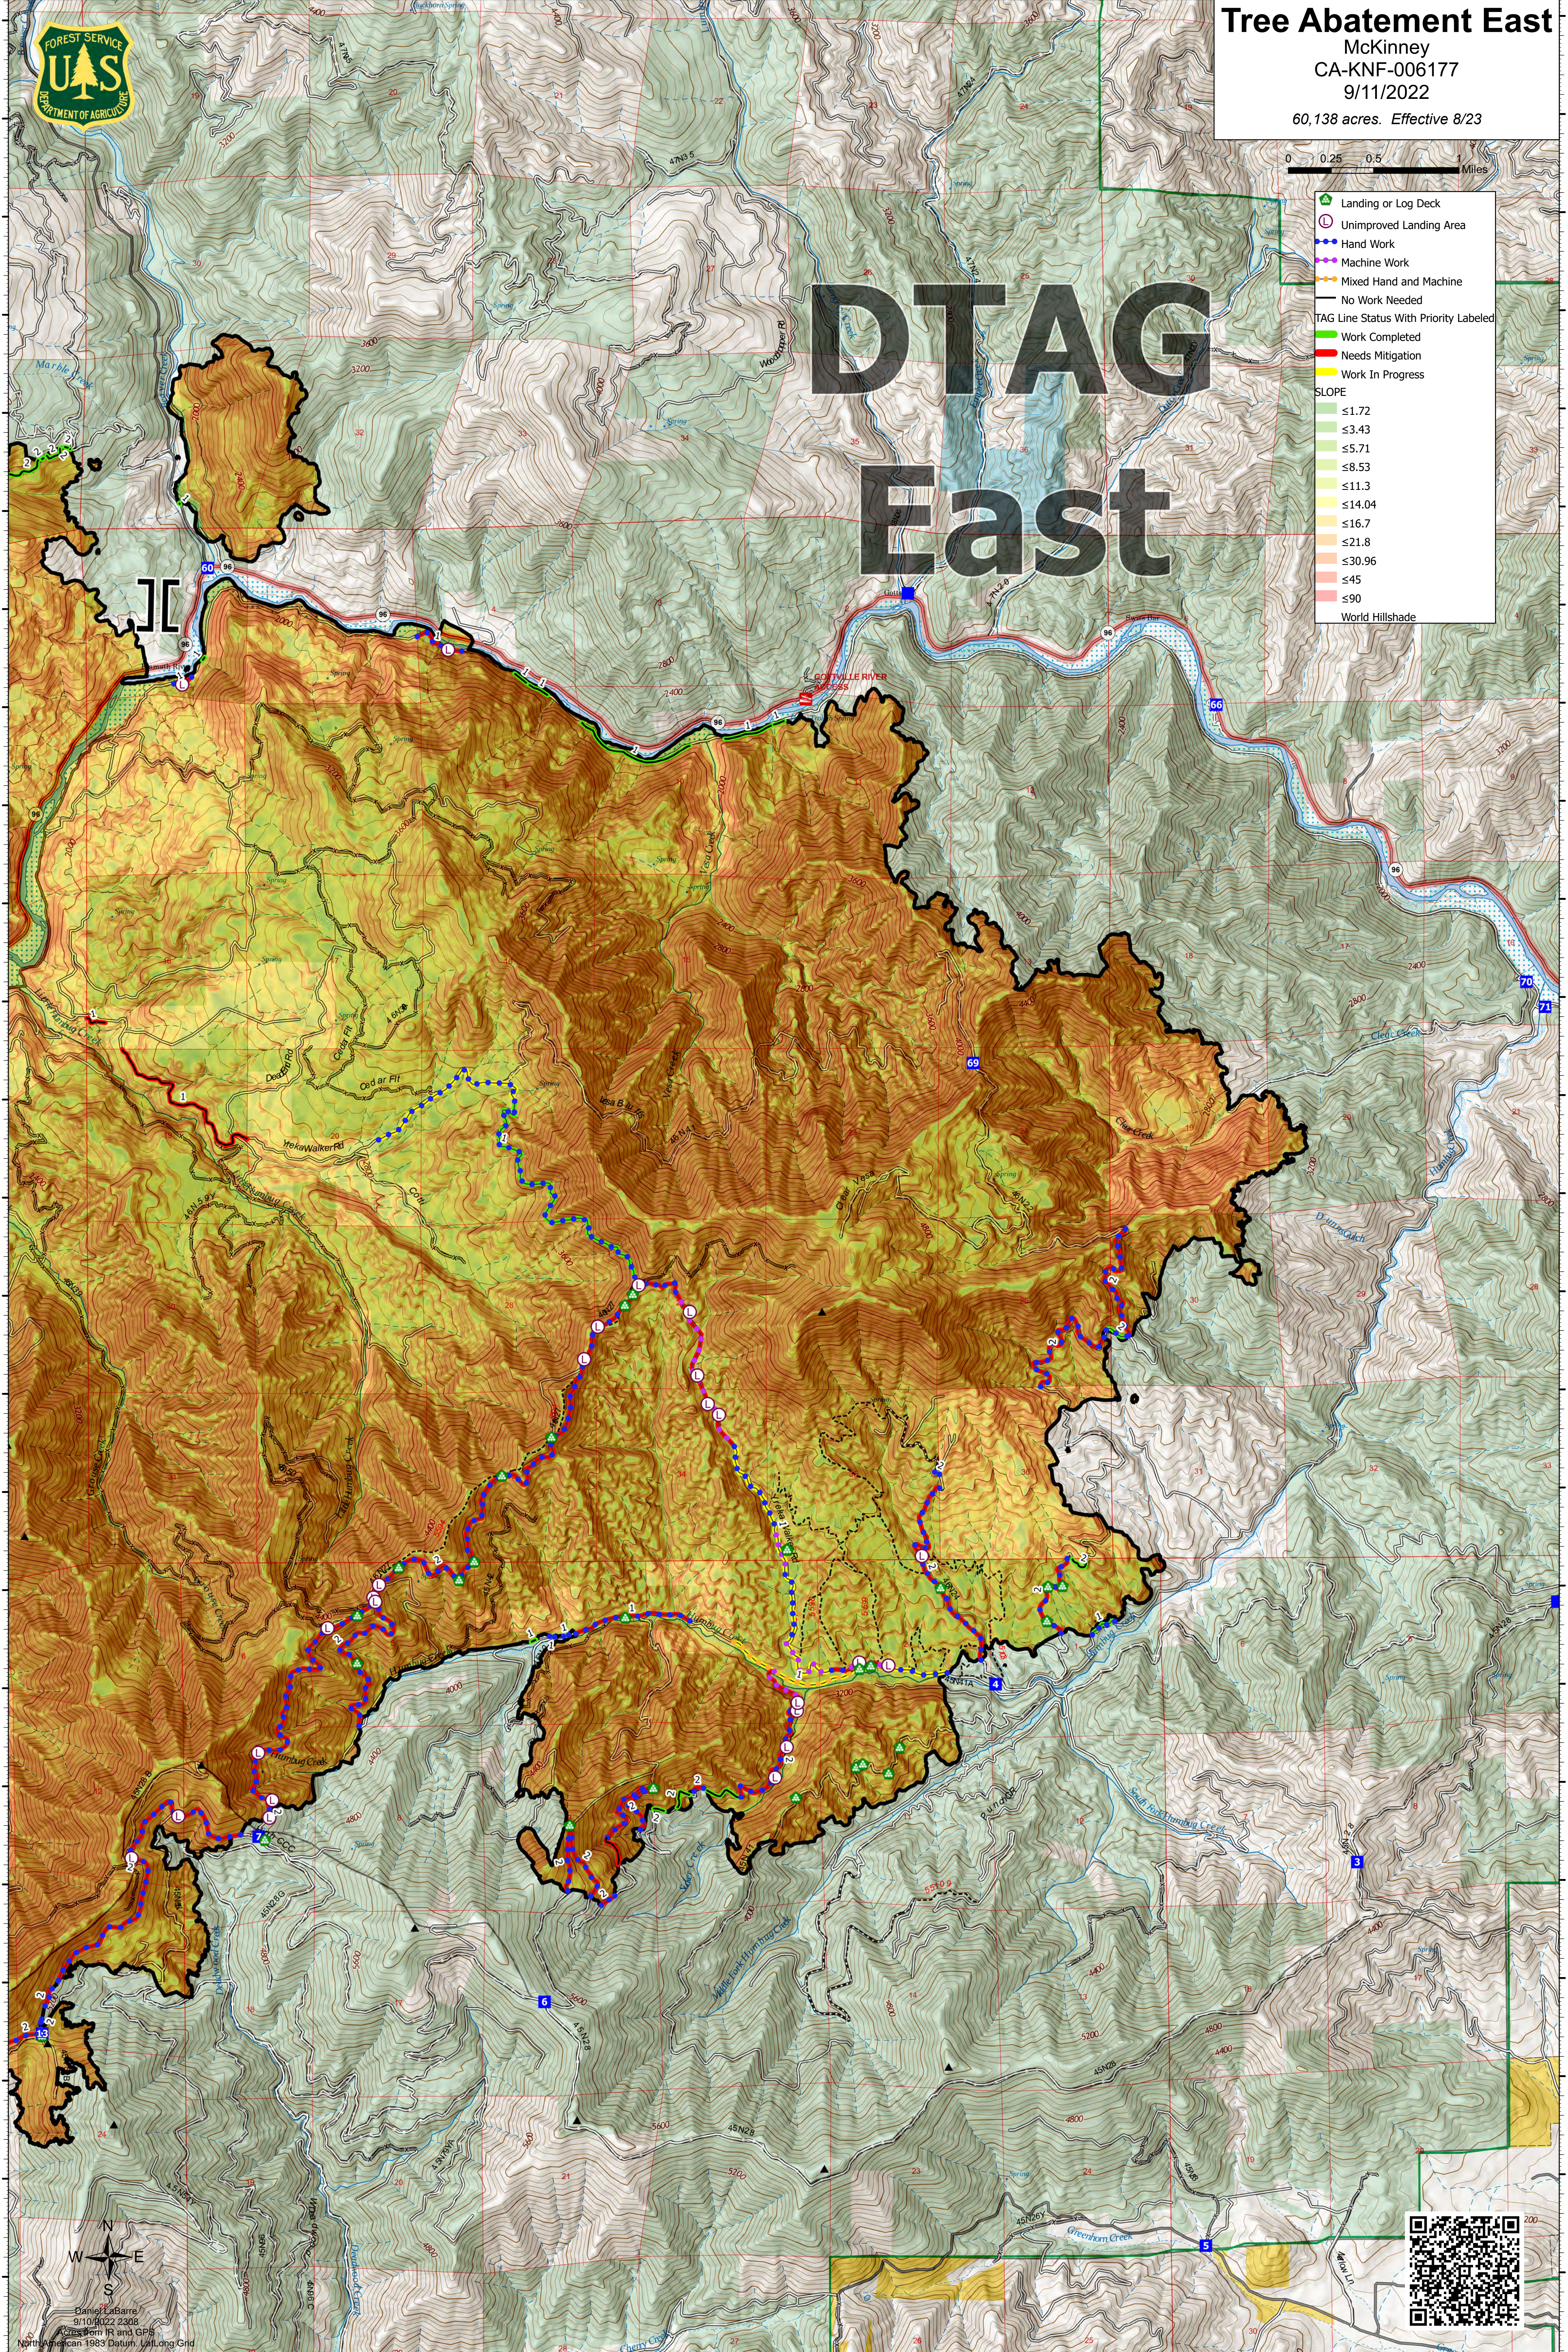

Tree Abatement East
 McKinney
 CA-KNF-006177
 9/11/2022
 60,138 acres. Effective 8/23

Legend

- Landing or Log Deck (Green triangle)
- Unimproved Landing Area (Red circle)
- Hand Work (Blue dashed line)
- Machine Work (Purple dashed line)
- Mixed Hand and Machine (Orange dashed line)
- No Work Needed (Black solid line)
- TAG Line Status With Priority Labeled (Numbered line)
- Work Completed (Green solid line)
- Needs Mitigation (Red solid line)
- Work In Progress (Yellow solid line)

SLOPE

- ≤1.72
- ≤3.43
- ≤5.71
- ≤8.53
- ≤11.3
- ≤14.04
- ≤16.7
- ≤21.8
- ≤30.96
- ≤45
- ≤90
- World Hillshade

DTAG East

Daniel L. Barre
 9/10/2022 2:08
 Created from IR and GPS
 North American 1983 Datum, Lull Long Grid