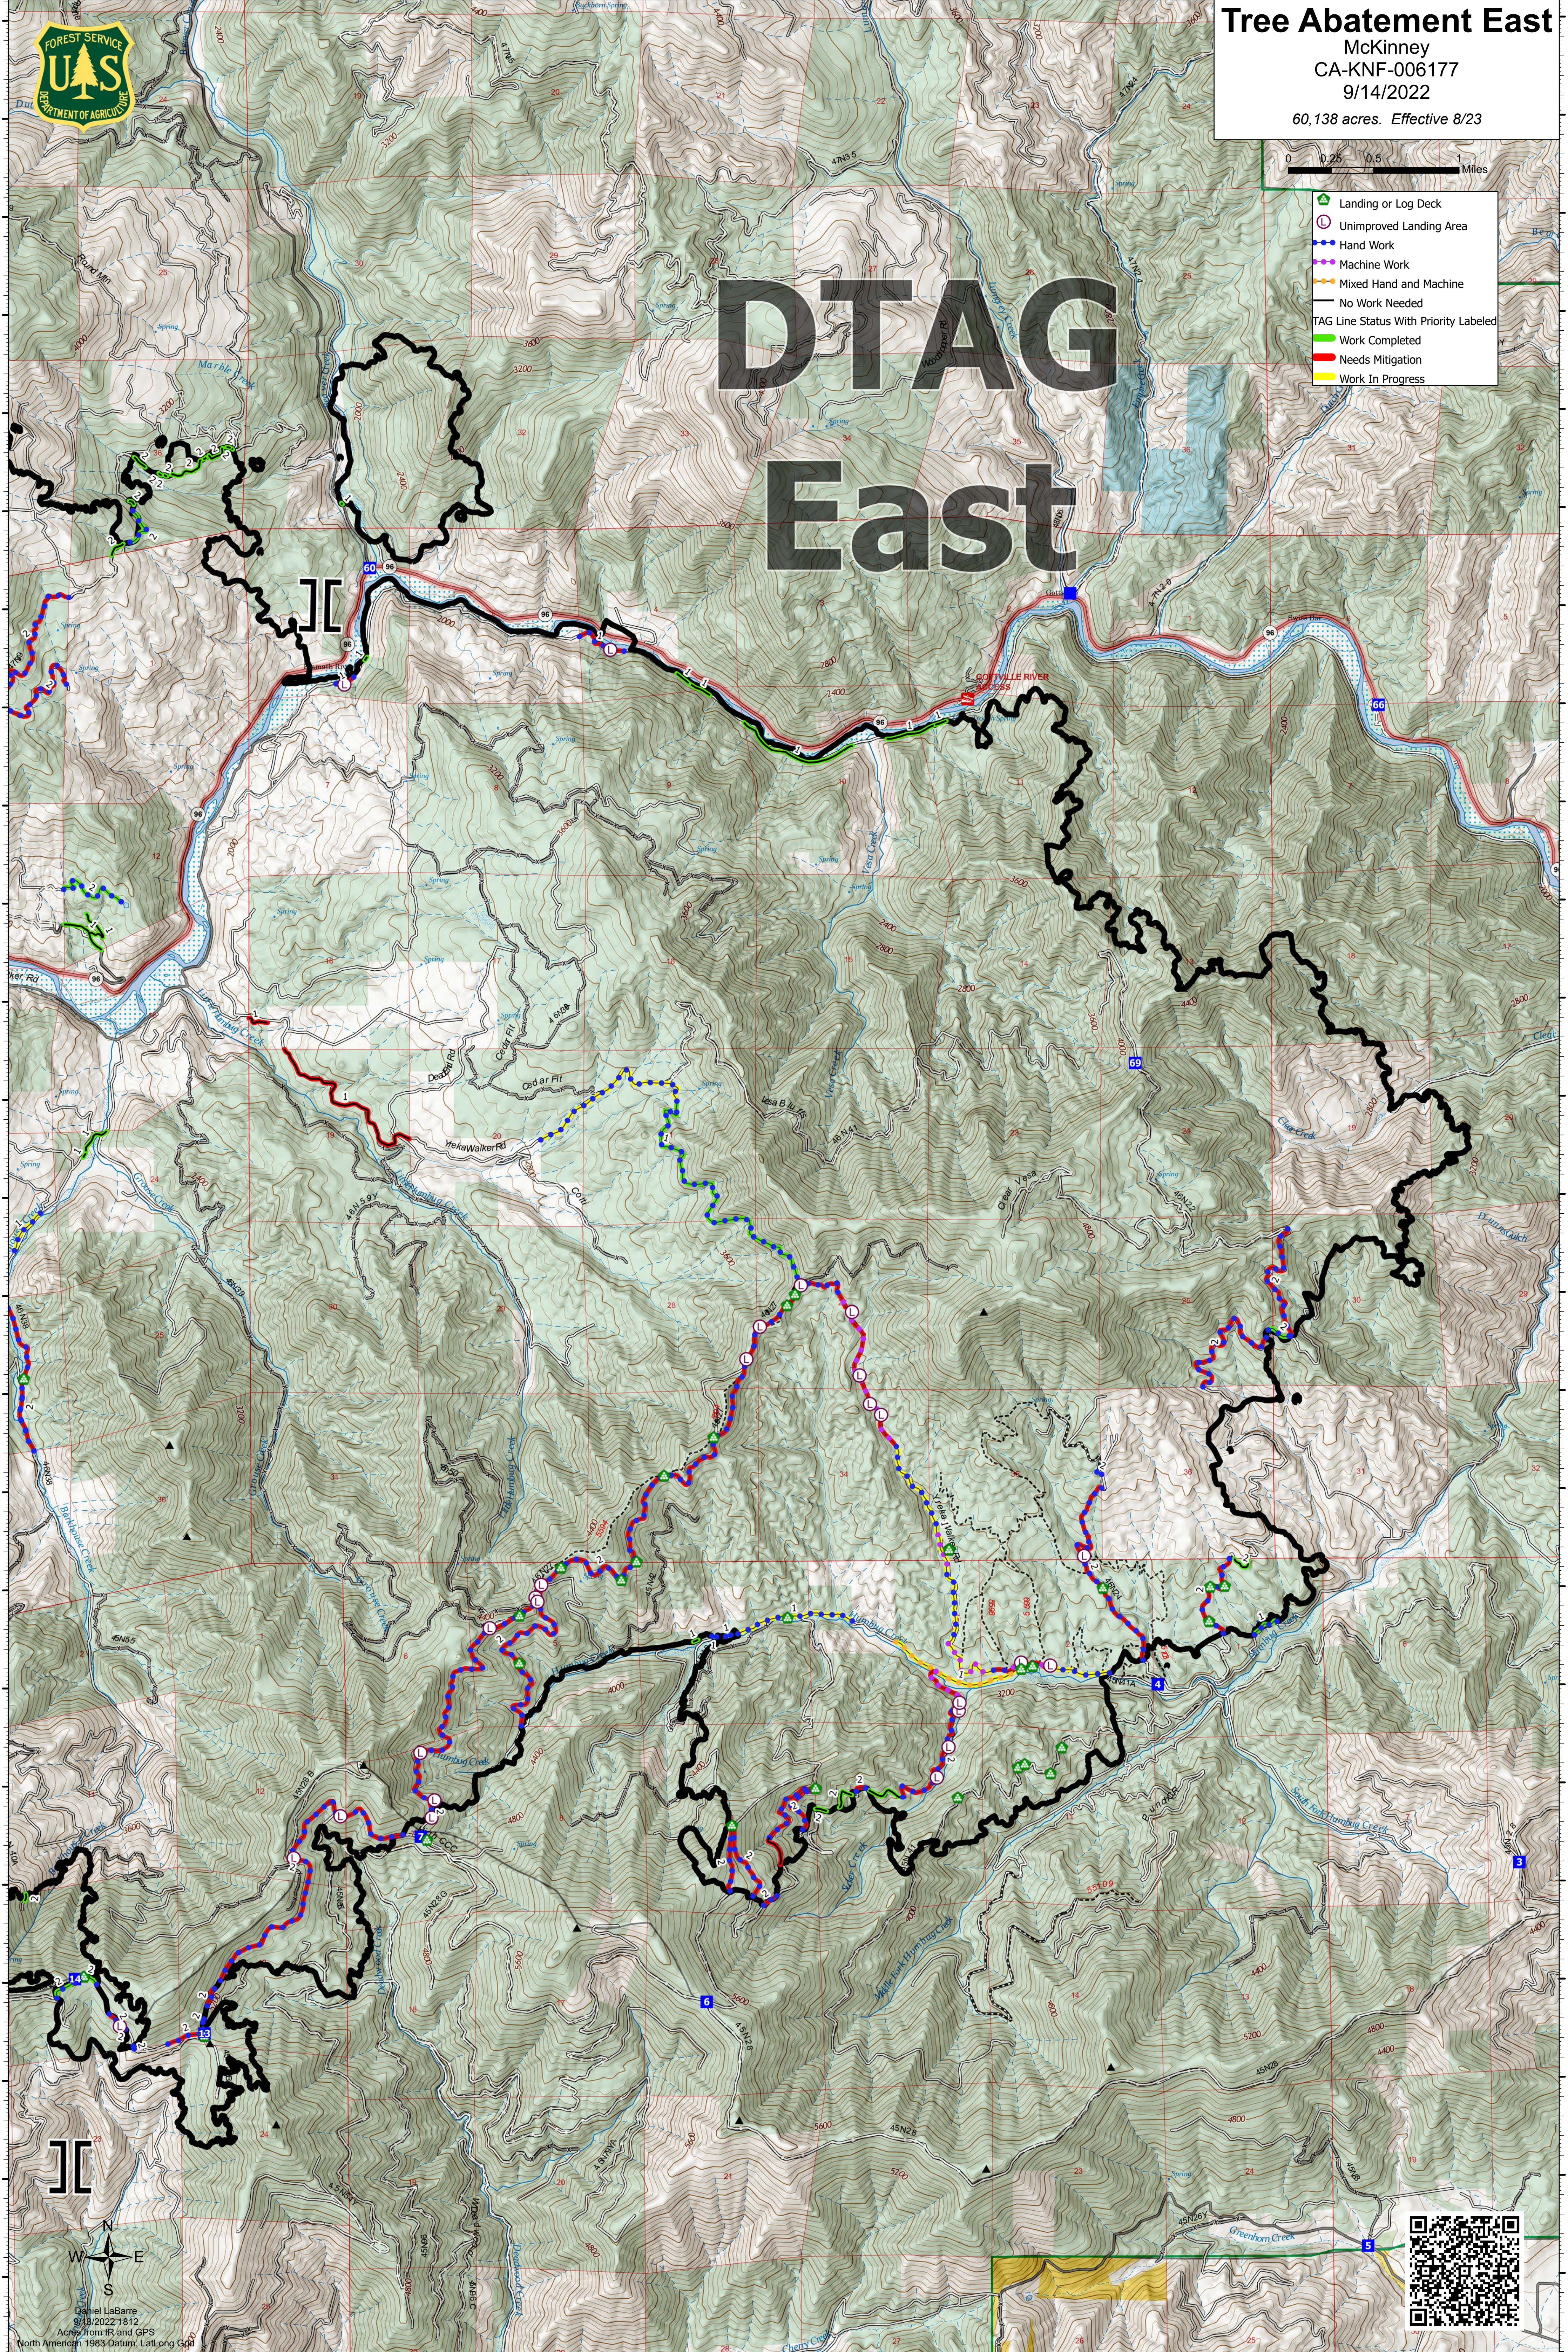

Tree Abatement East
 McKinney
 CA-KNF-006177
 9/14/2022
 60,138 acres. Effective 8/23

- Landing or Log Deck
- Unimproved Landing Area
- Hand Work
- Machine Work
- Mixed Hand and Machine
- No Work Needed
- TAG Line Status With Priority Labeled
- Work Completed
- Needs Mitigation
- Work In Progress

DTAG East

Geoffrey LaBarre
 9/13/2022 18:12
 Acres from IR and GPS
 North American 1983 Datum, Lat/Long GCS