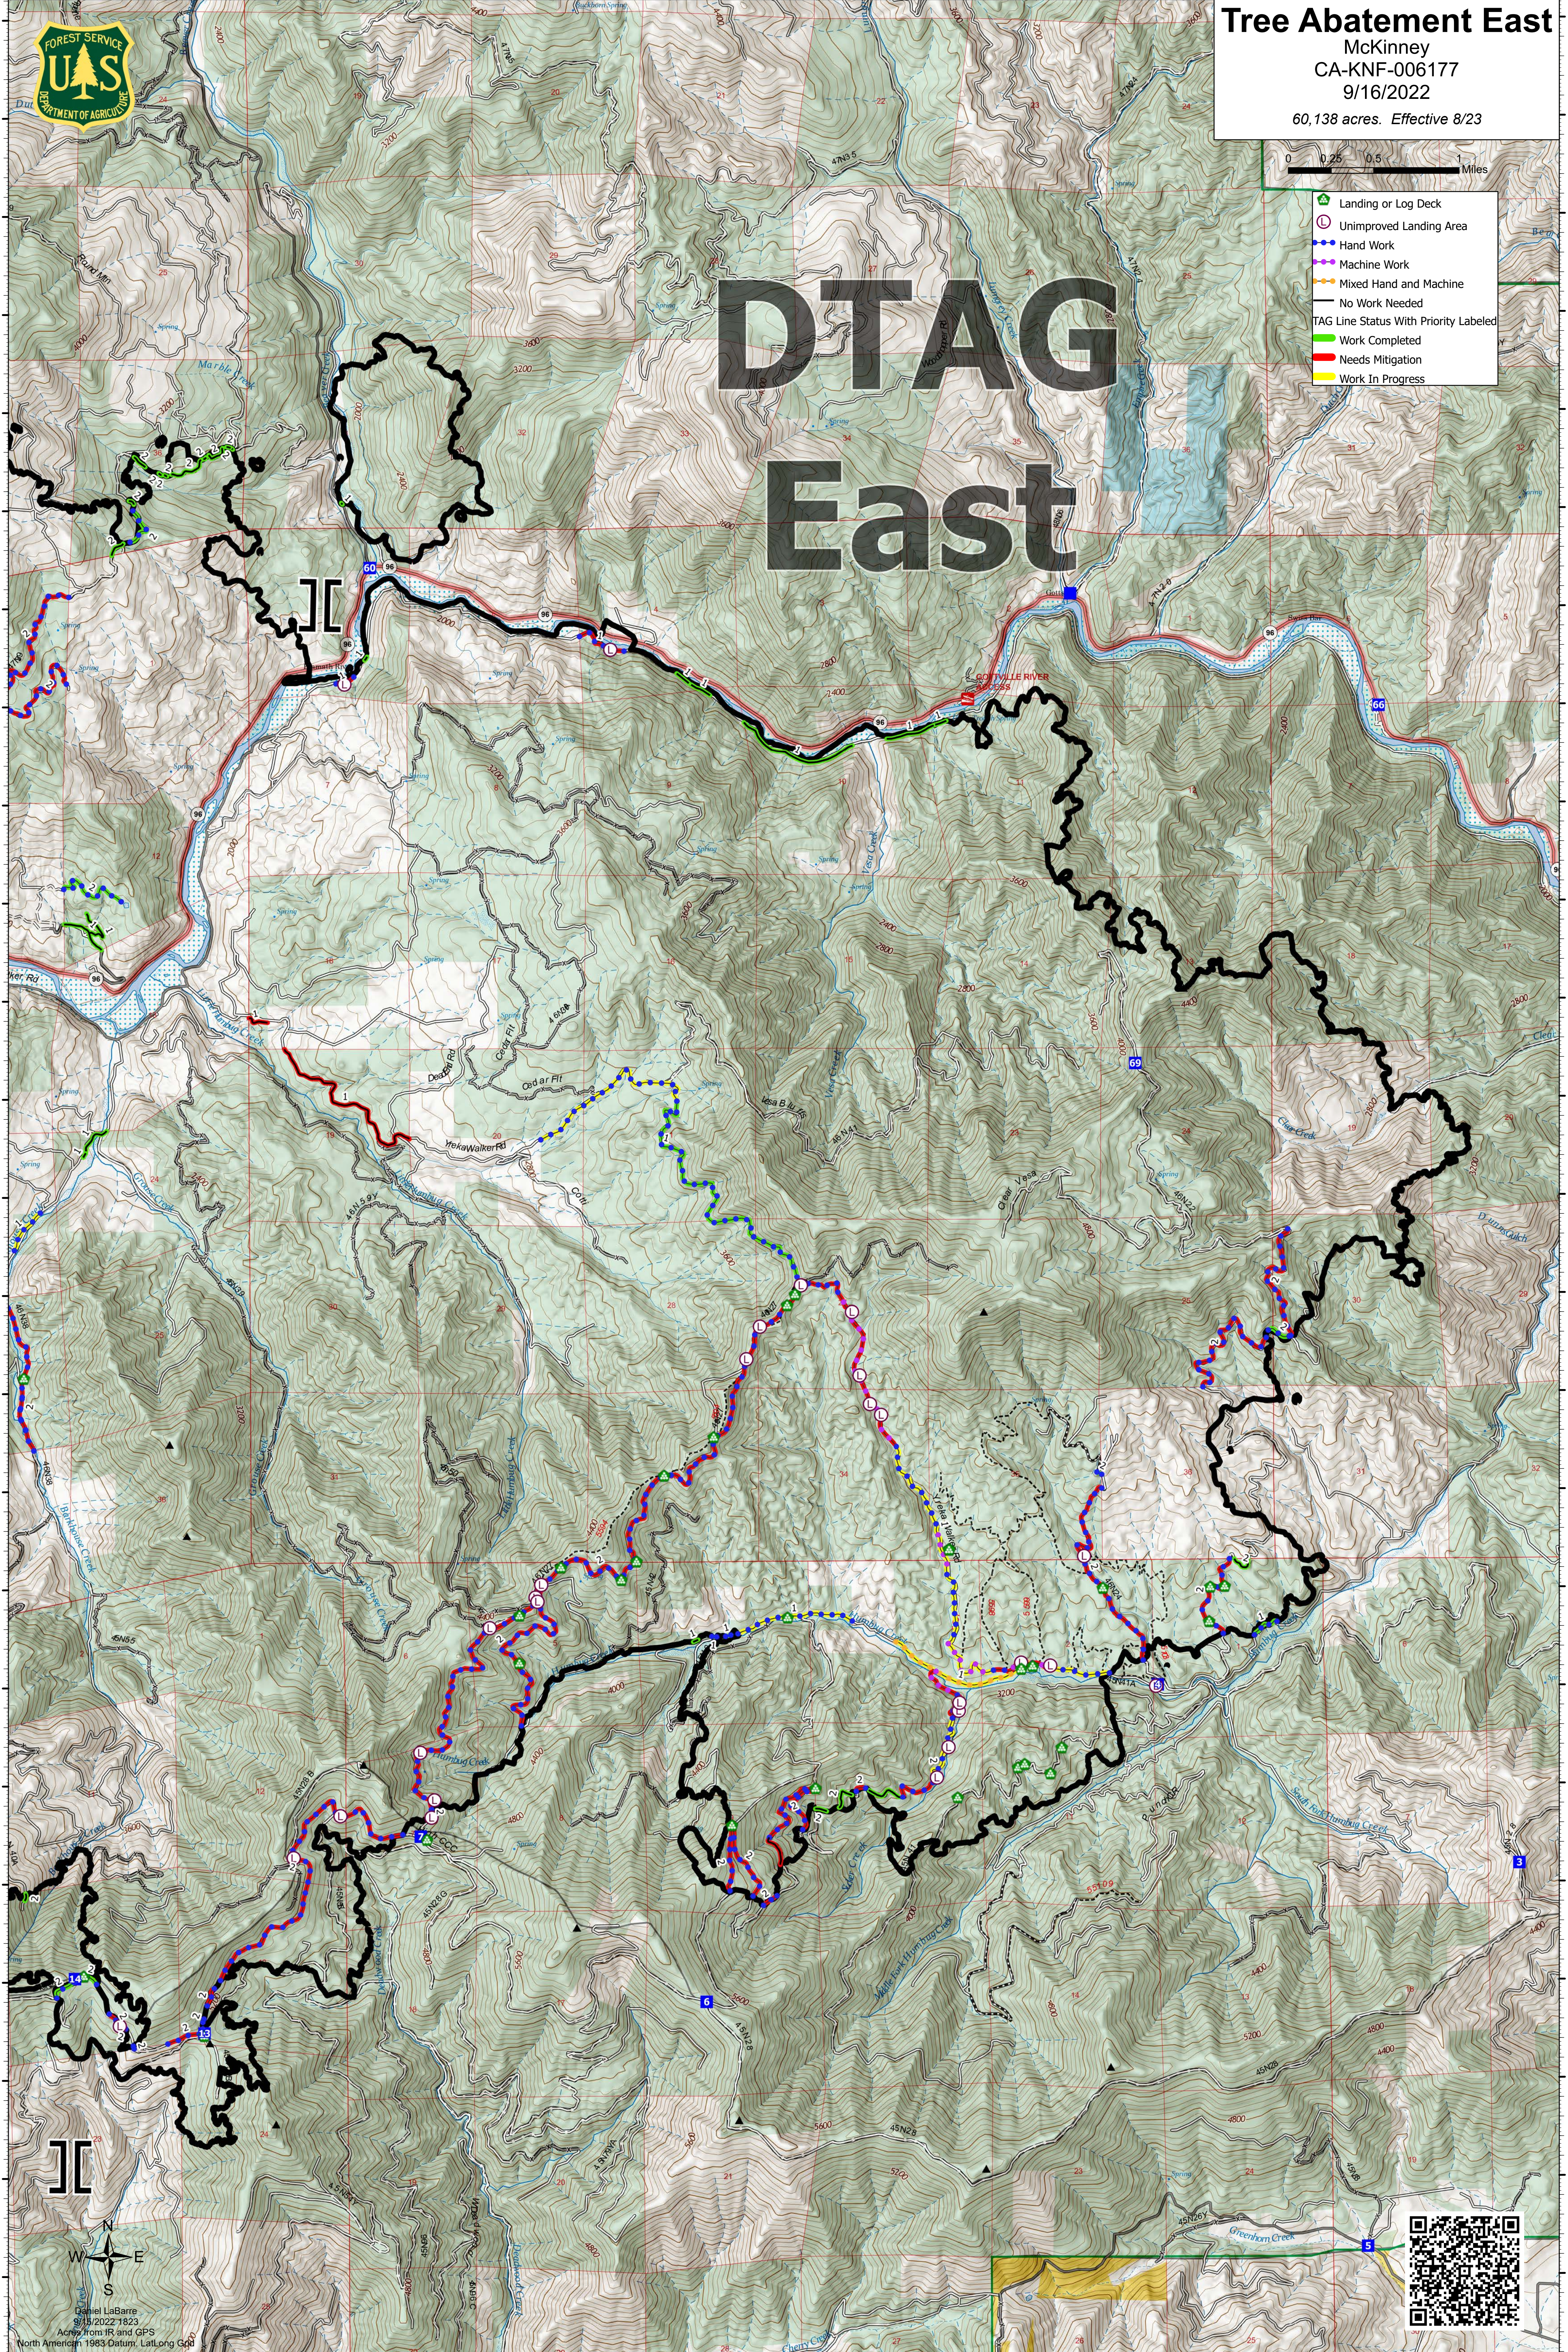

Tree Abatement East
 McKinney
 CA-KNF-006177
 9/16/2022
 60,138 acres. Effective 8/23

- Landing or Log Deck
- Unimproved Landing Area
- Hand Work
- Machine Work
- Mixed Hand and Machine
- No Work Needed
- TAG Line Status With Priority Labeled
- Work Completed
- Needs Mitigation
- Work In Progress

DTAG East

© Gabriel LaBarre
 9/15/2022 1823
 Acres from IR and GPS
 North American 1983 Datum, Lat/Long GCS