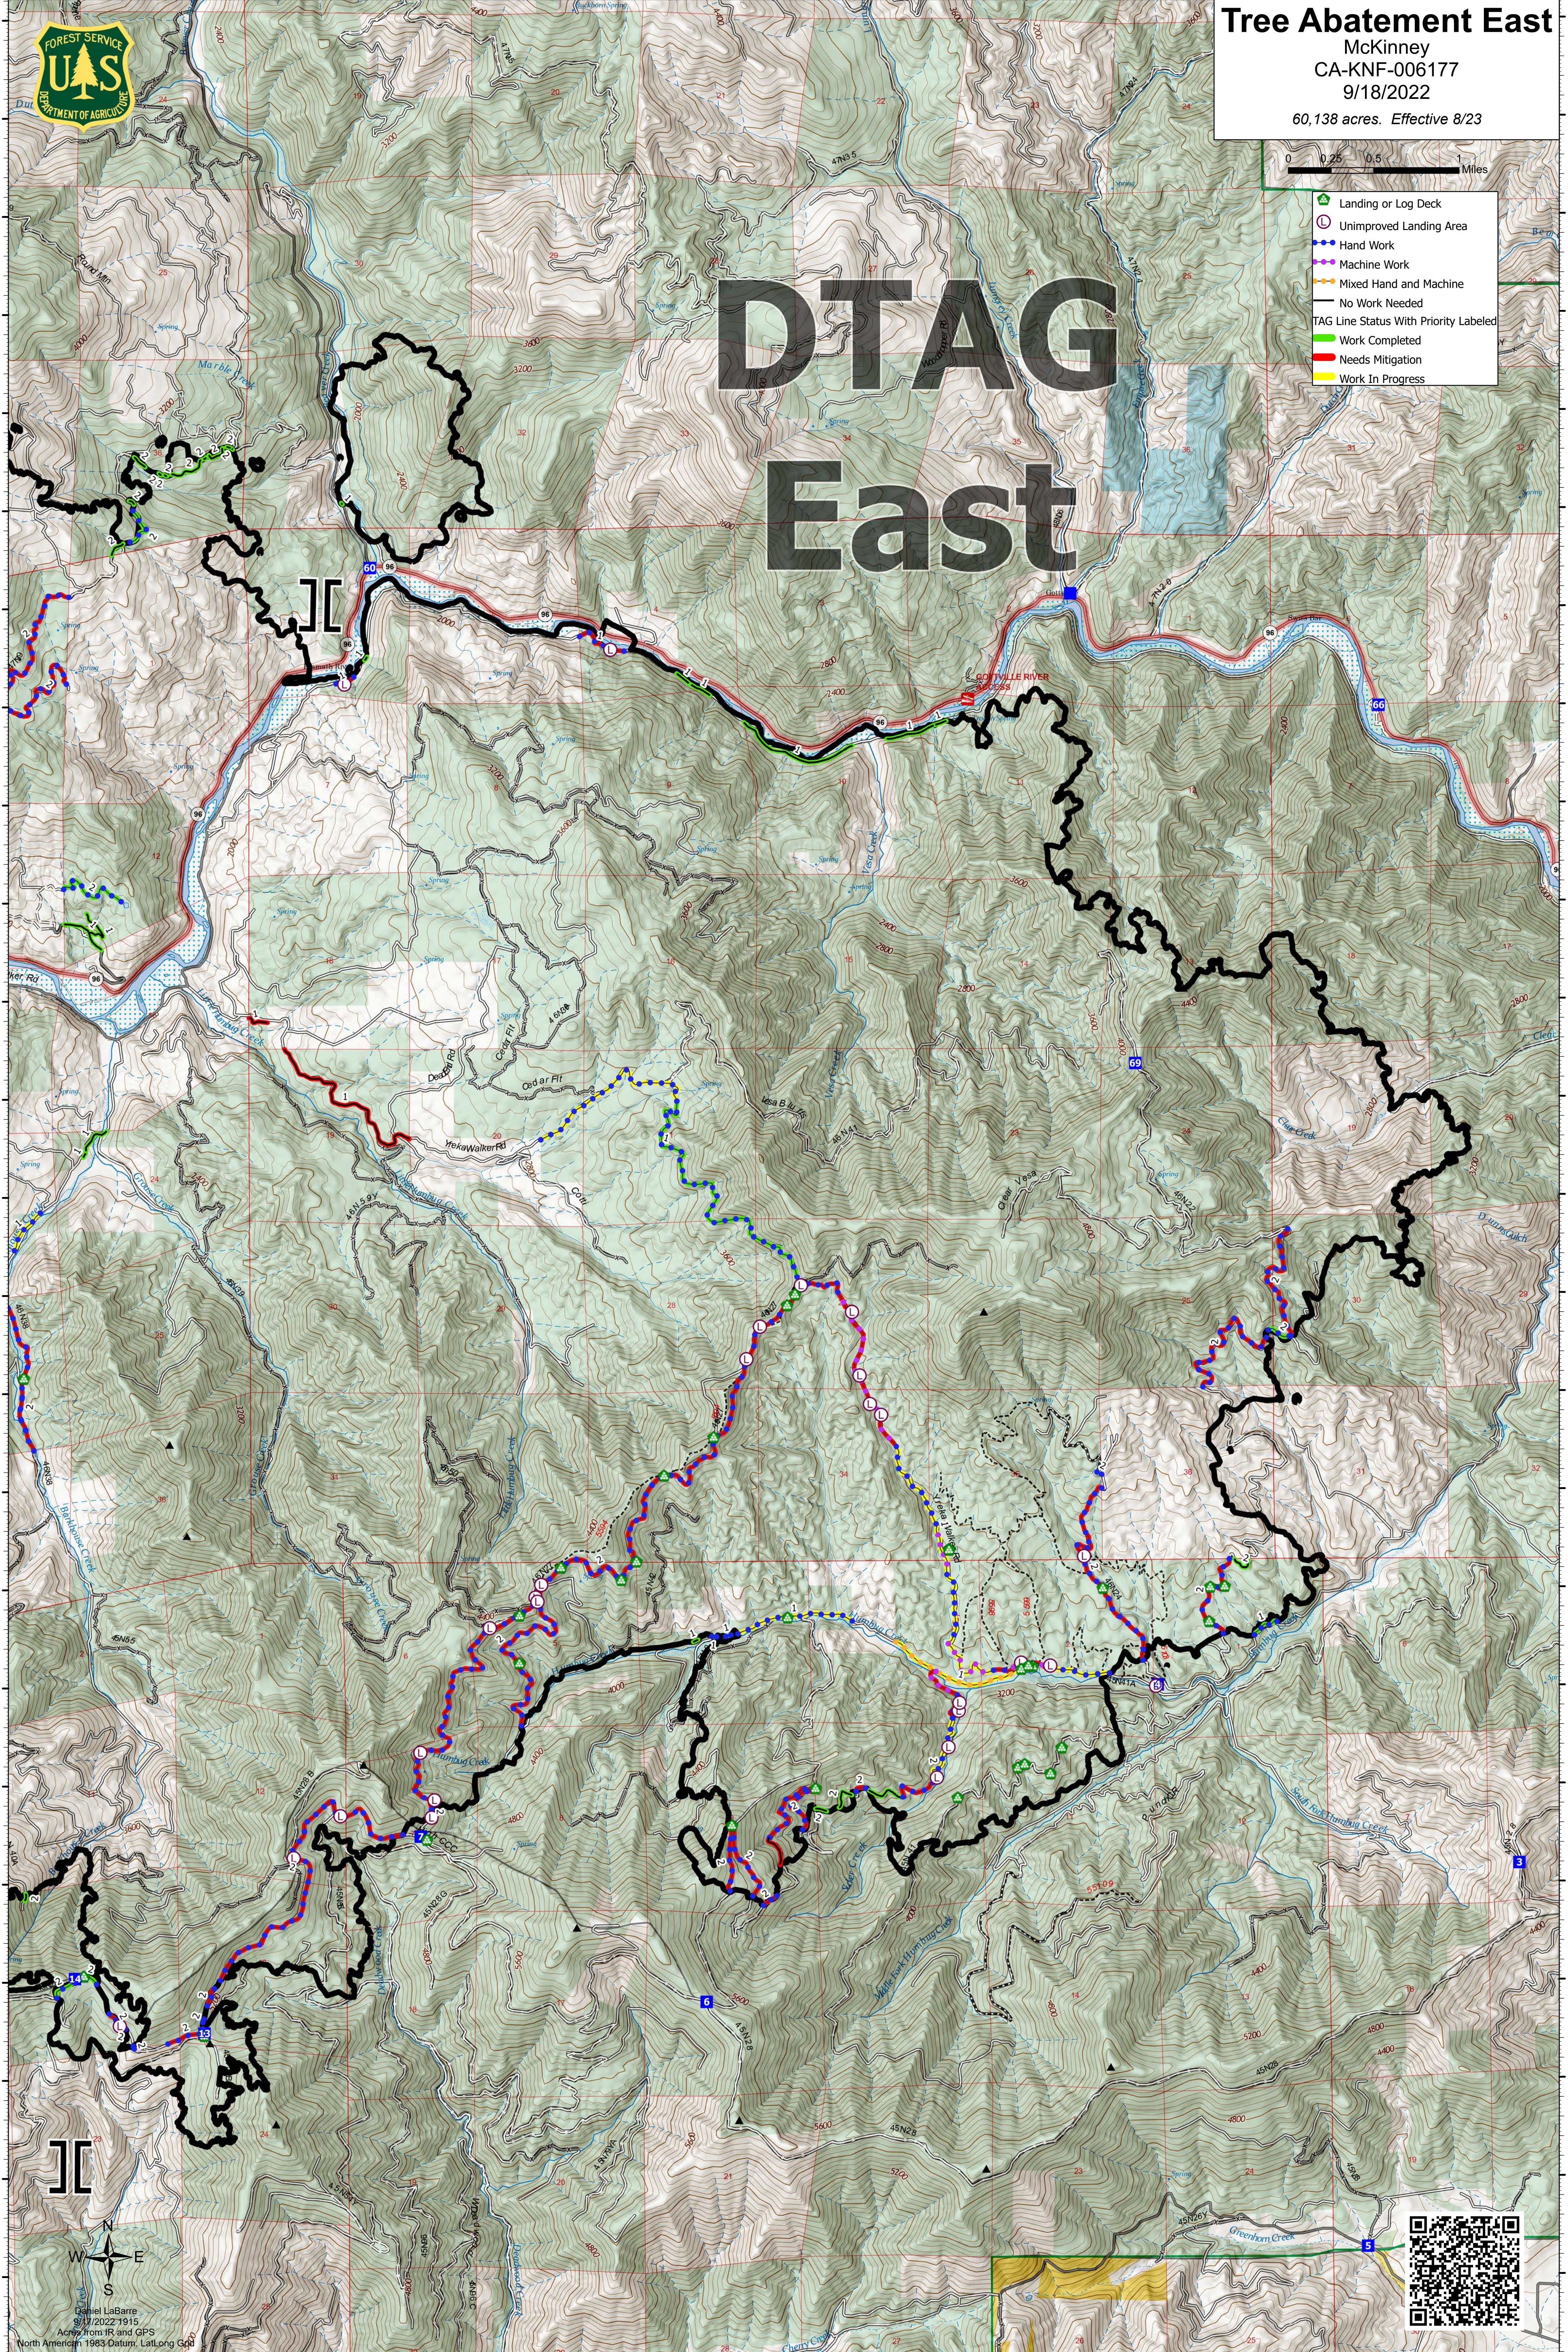

Tree Abatement East
 McKinney
 CA-KNF-006177
 9/18/2022
 60,138 acres. Effective 8/23

- Landing or Log Deck
- Unimproved Landing Area
- Hand Work
- Machine Work
- Mixed Hand and Machine
- No Work Needed
- TAG Line Status With Priority Labeled
- Work Completed
- Needs Mitigation
- Work In Progress

DTAG East

Gabriel LaBarre
 9/17/2022 19:15
 Acres from IR and GPS
 North American 1983 Datum, Lat/Long GCS