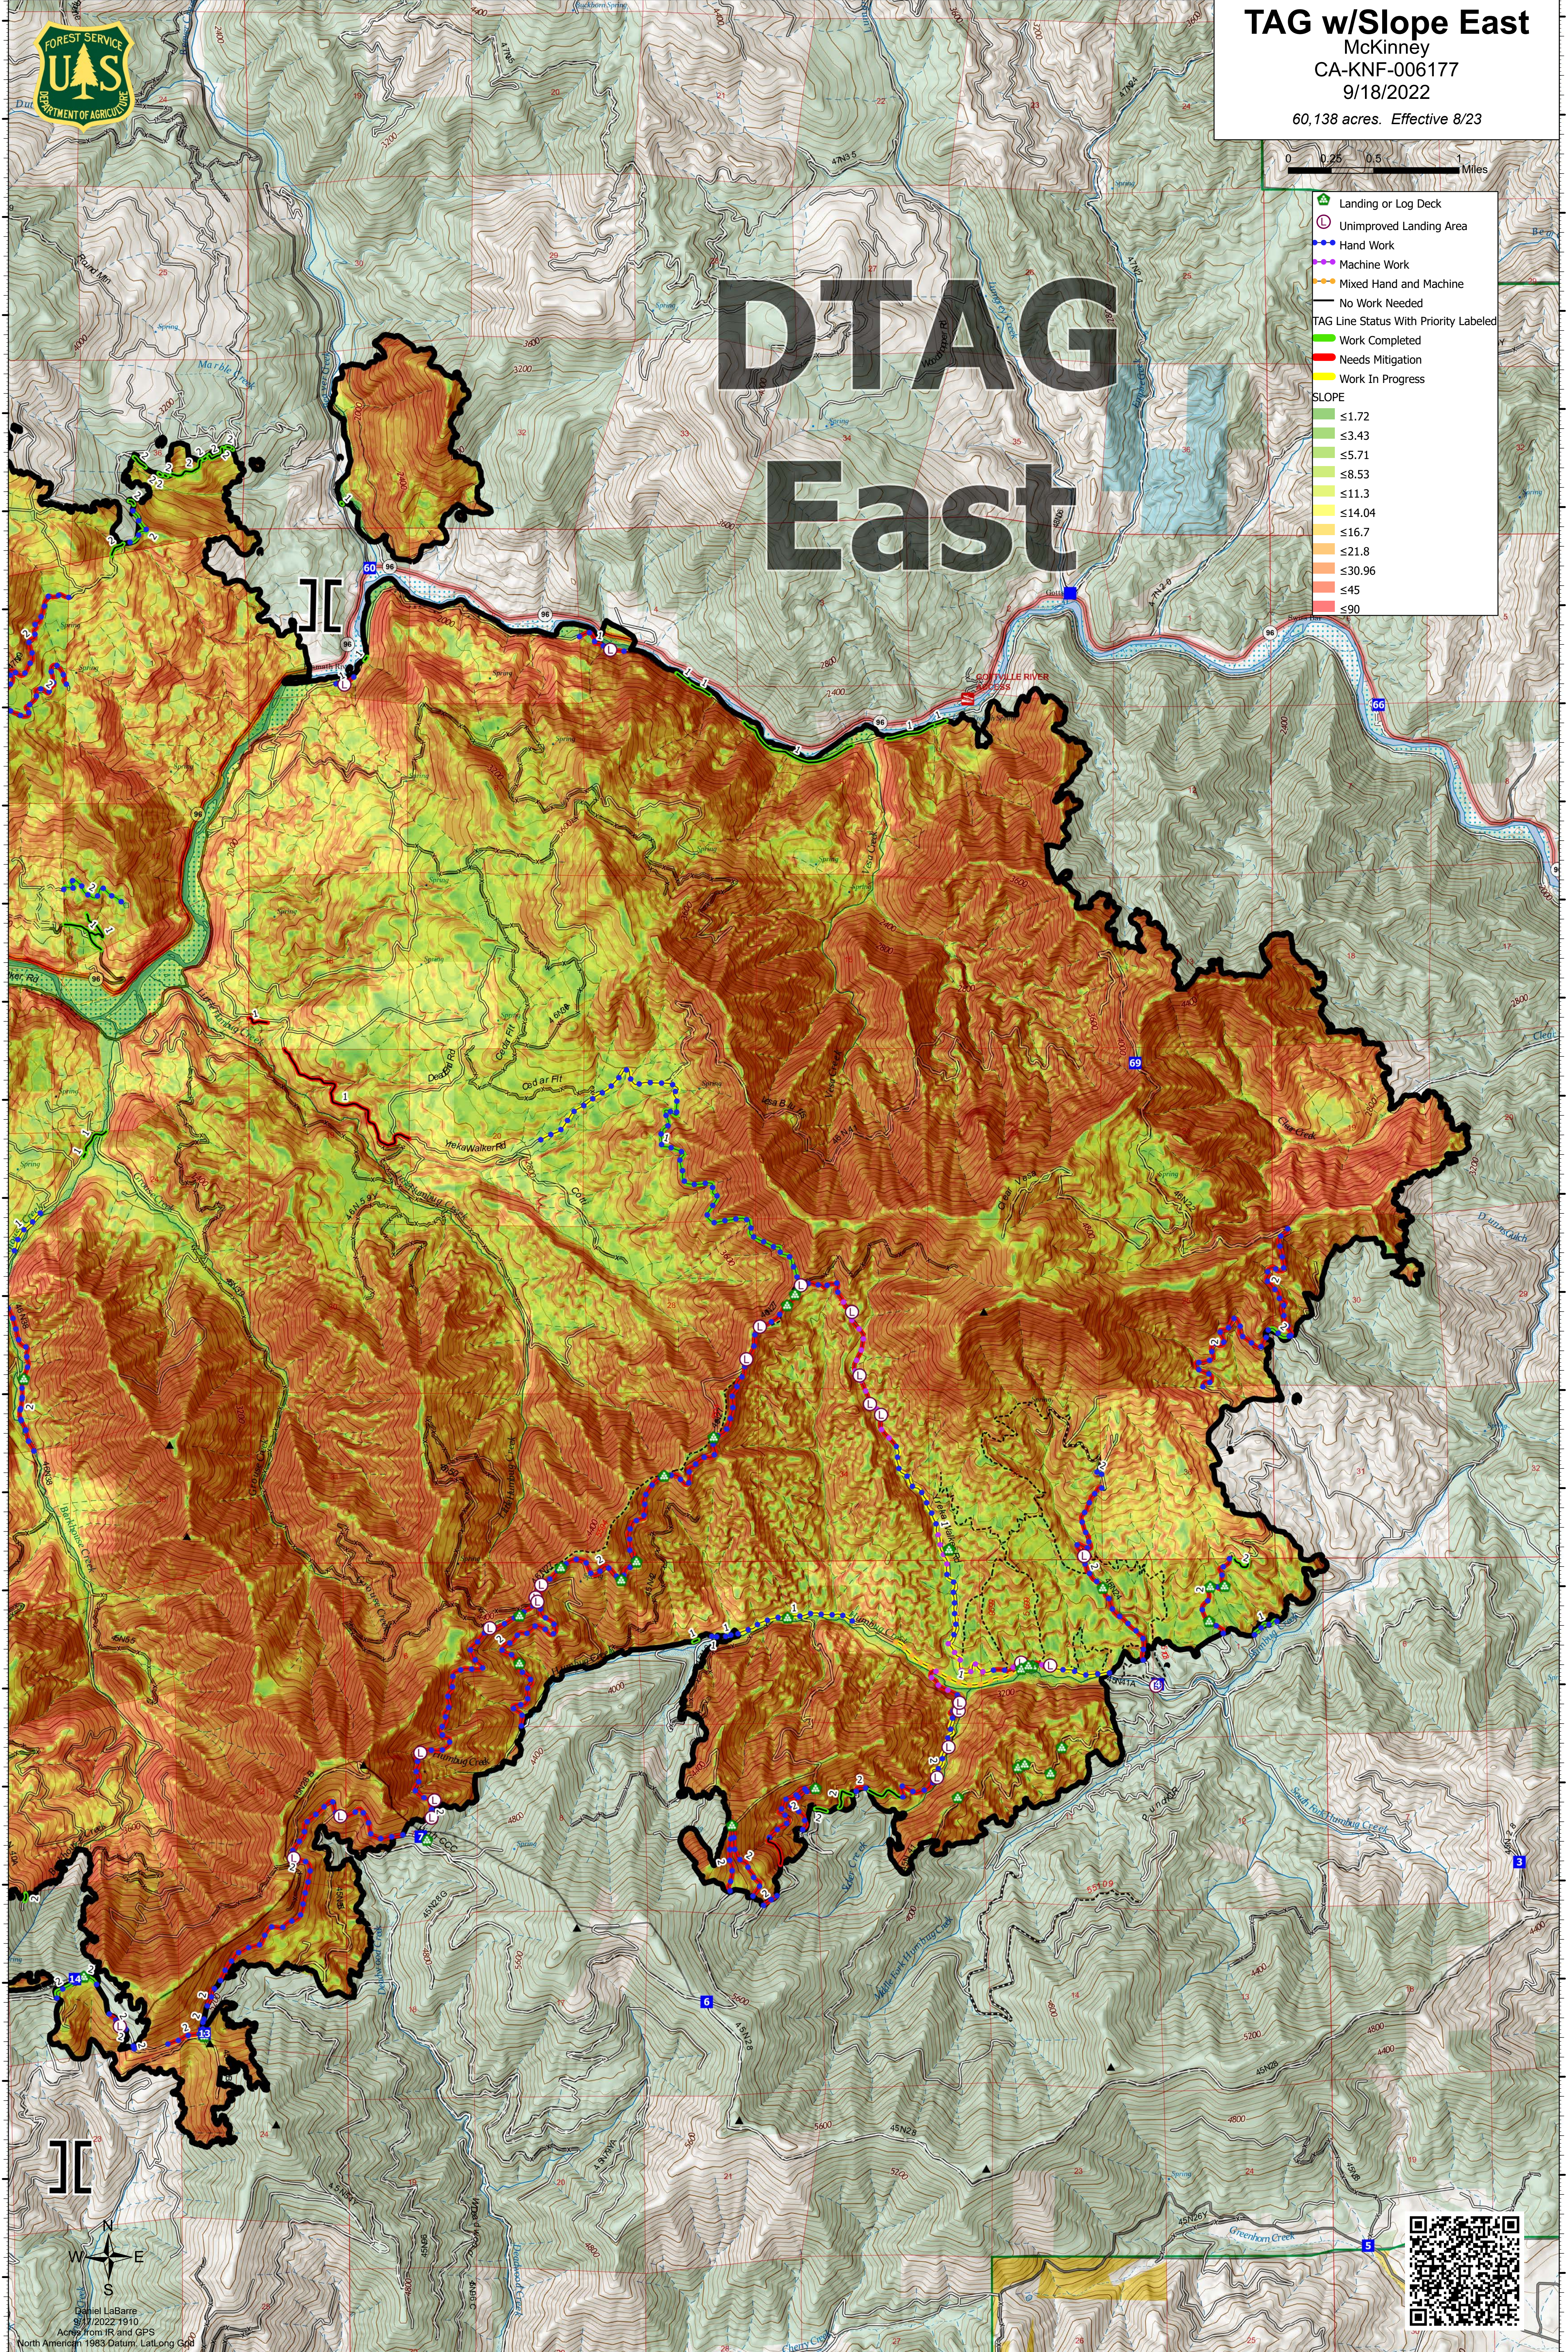

TAG w/Slope East
 McKinney
 CA-KNF-006177
 9/18/2022
 60,138 acres. Effective 8/23

- Landing or Log Deck
- Unimproved Landing Area
- Hand Work
- Machine Work
- Mixed Hand and Machine
- No Work Needed
- TAG Line Status With Priority Labeled
- Needs Mitigation
- Work In Progress

DTAG East

Gabriel LaBarre
 9/17/2022 19:10
 Acres from IR and GPS
 North American 1983 Datum, Lat/Long GCS