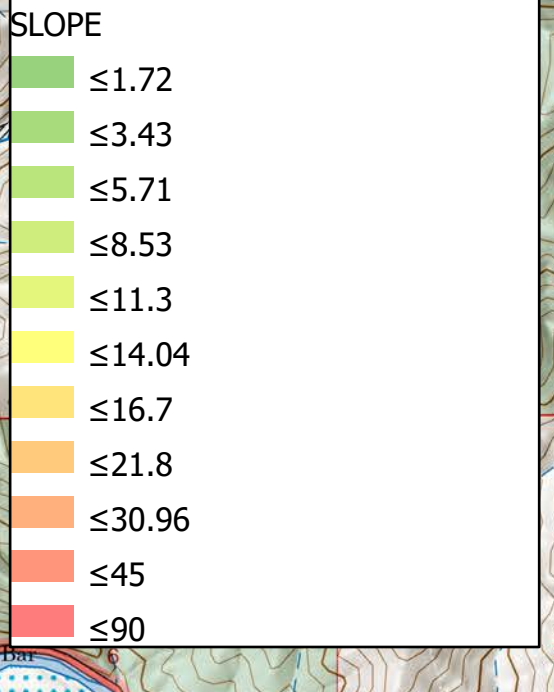

TAG w/Slope East
 McKinney
 CA-KNF-006177
 9/18/2022
 60,138 acres. Effective 8/23

- Landing or Log Deck
- Unimproved Landing Area
- Hand Work
- Machine Work
- Mixed Hand and Machine
- No Work Needed
- TAG Line Status With Priority Labeled
- Needs Mitigation
- Work In Progress

DTAG East

Gabriel LaBarre
 9/17/2022 19:10
 Acres from IR and GPS
 North American 1983 Datum, Lat/Long GCS