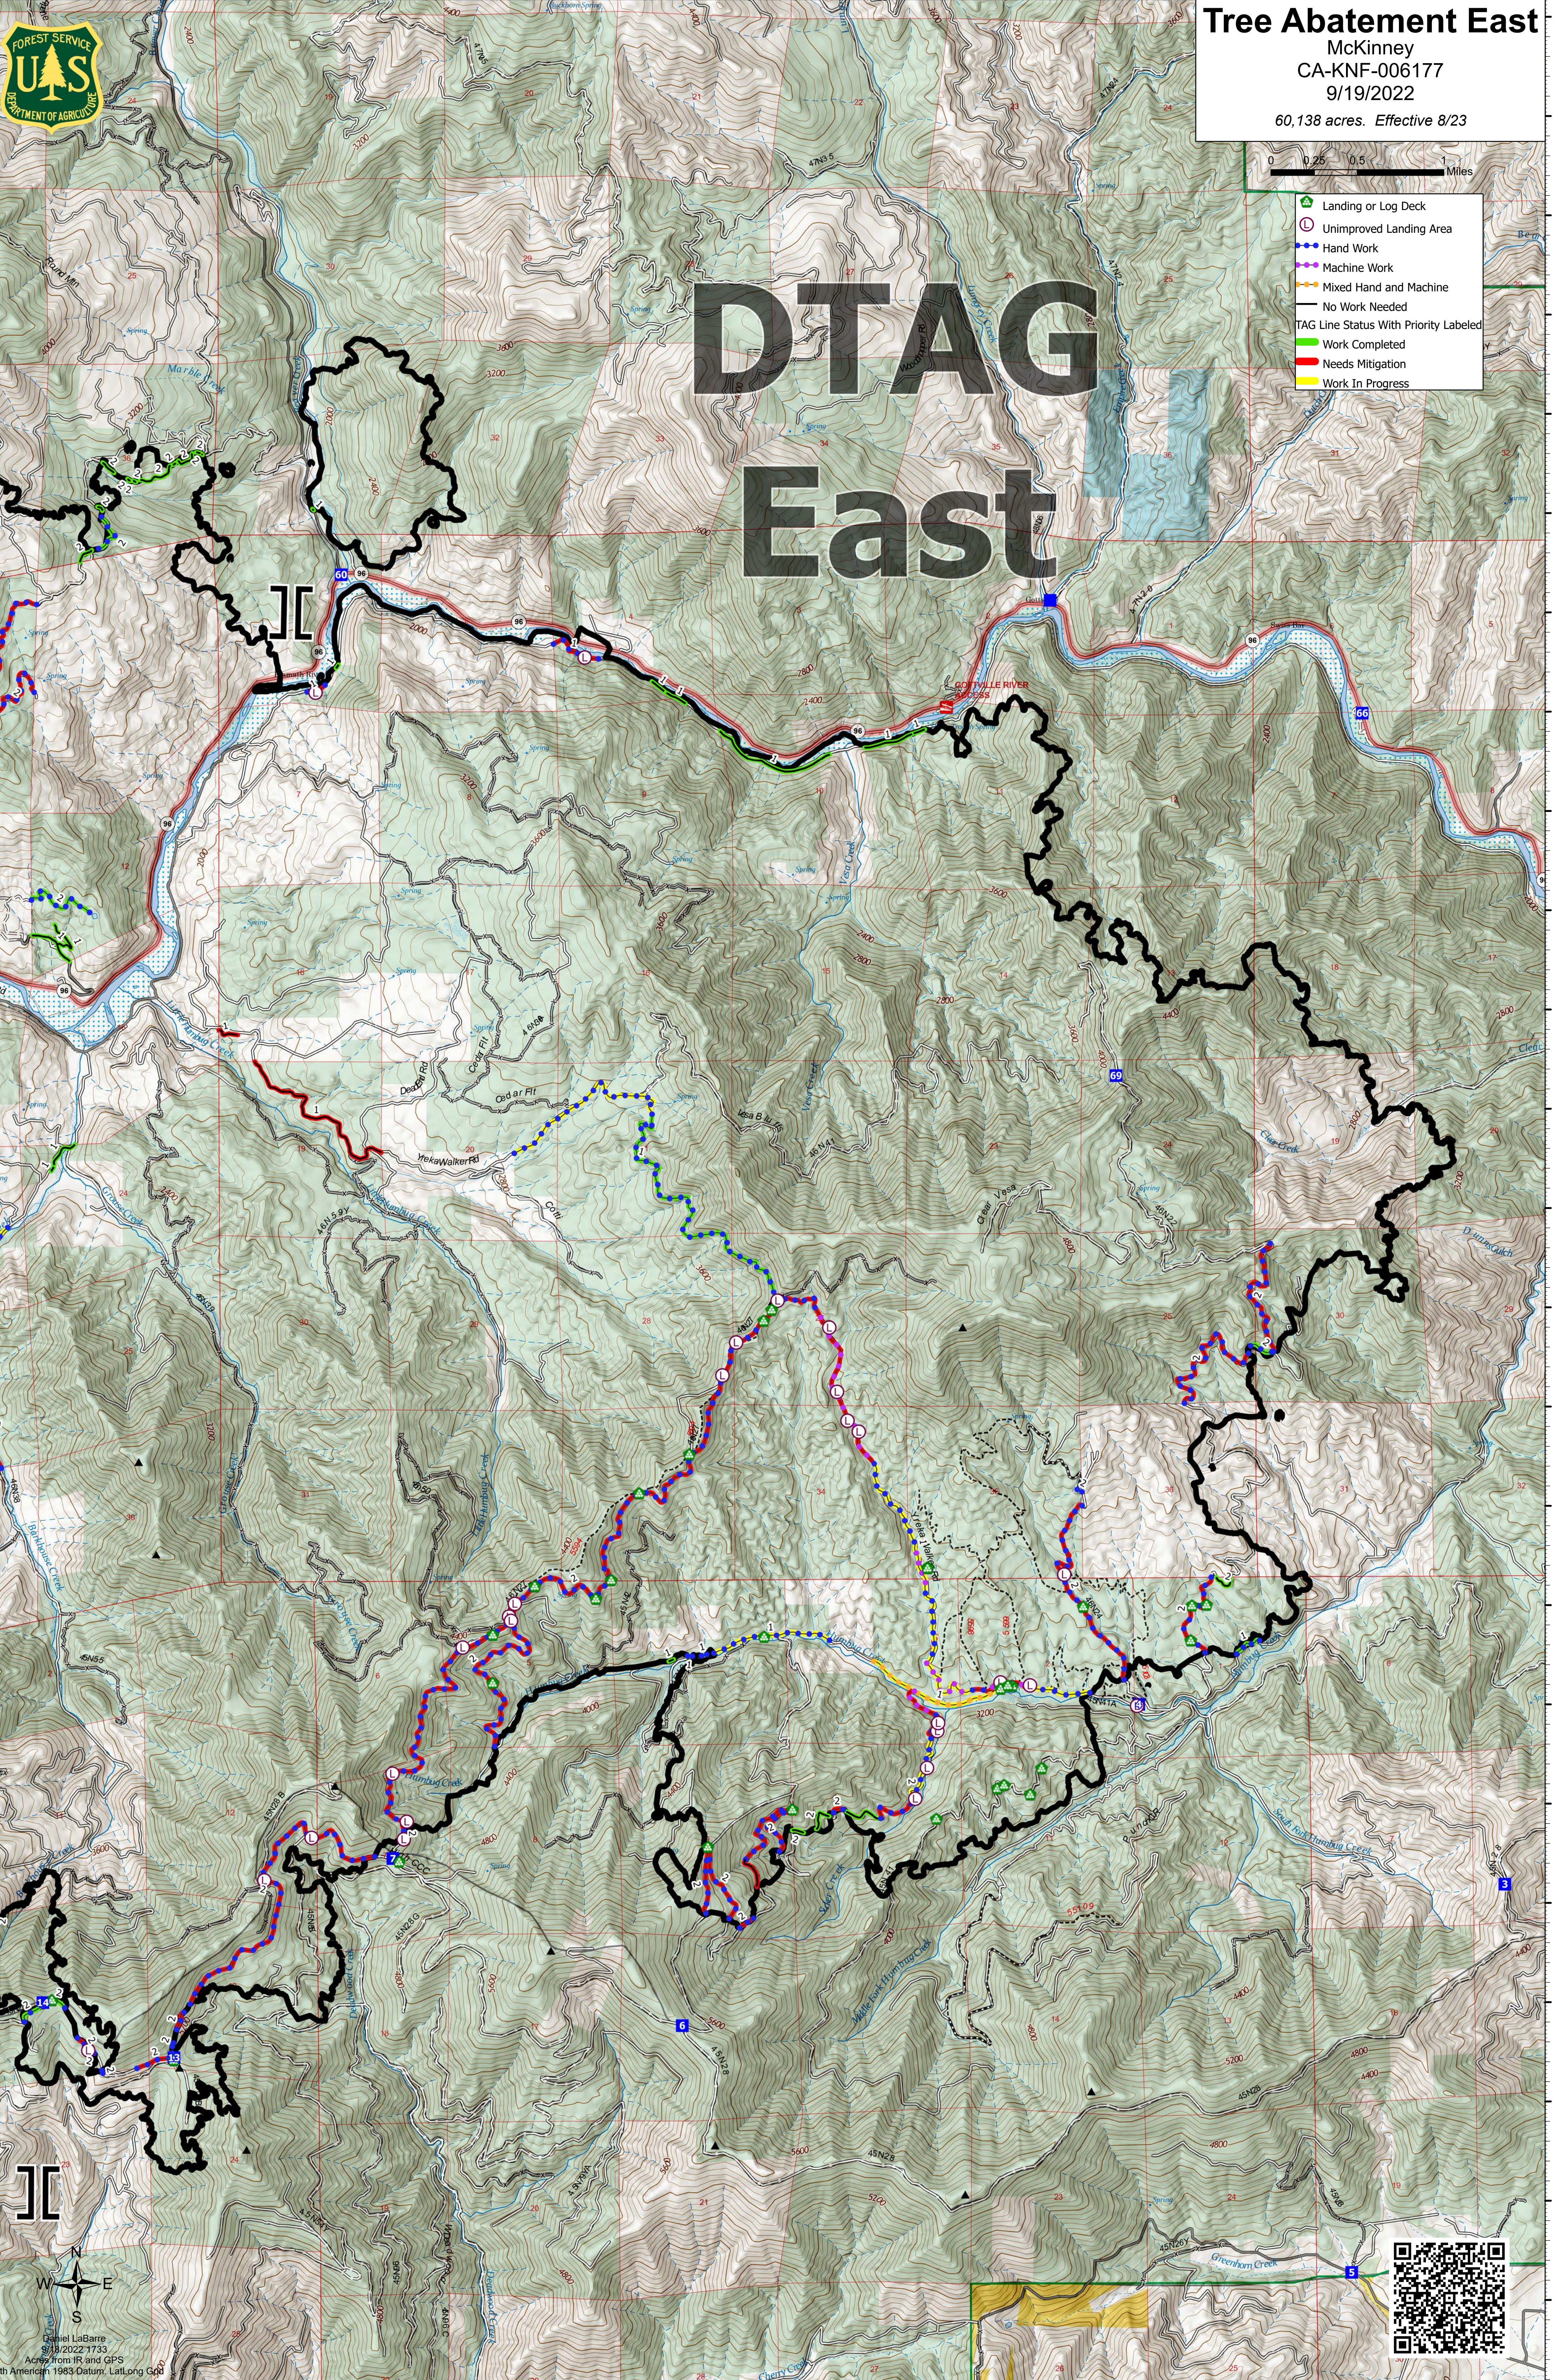

122°51.01'W 122°50'W 122°49'W 122°48'W 122°47'W 122°46'W 122°45'W 122°44'W 122°43'W 122°42'W 122°41'W

Tree Abatement East
McKinney
CA-KNF-006177
9/19/2022
60,138 acres. Effective 8/23

- Landing or Log Deck
- Unimproved Landing Area
- Hand Work
- Machine Work
- Mixed Hand and Machine
- No Work Needed
- TAG Line Status With Priority Labeled
- Work Completed
- Needs Mitigation
- Work In Progress

DTAG East

North Arrow
Cedric LaBarre
9/19/2022 17:33
Acres from IR and GPS
North American 1983 Datum, Lat/Long GCS

122°51.01'W 122°50'W 122°49'W 122°48'W 122°47'W 122°46'W 122°45'W 122°44'W 122°43'W 122°42'W 122°41'W