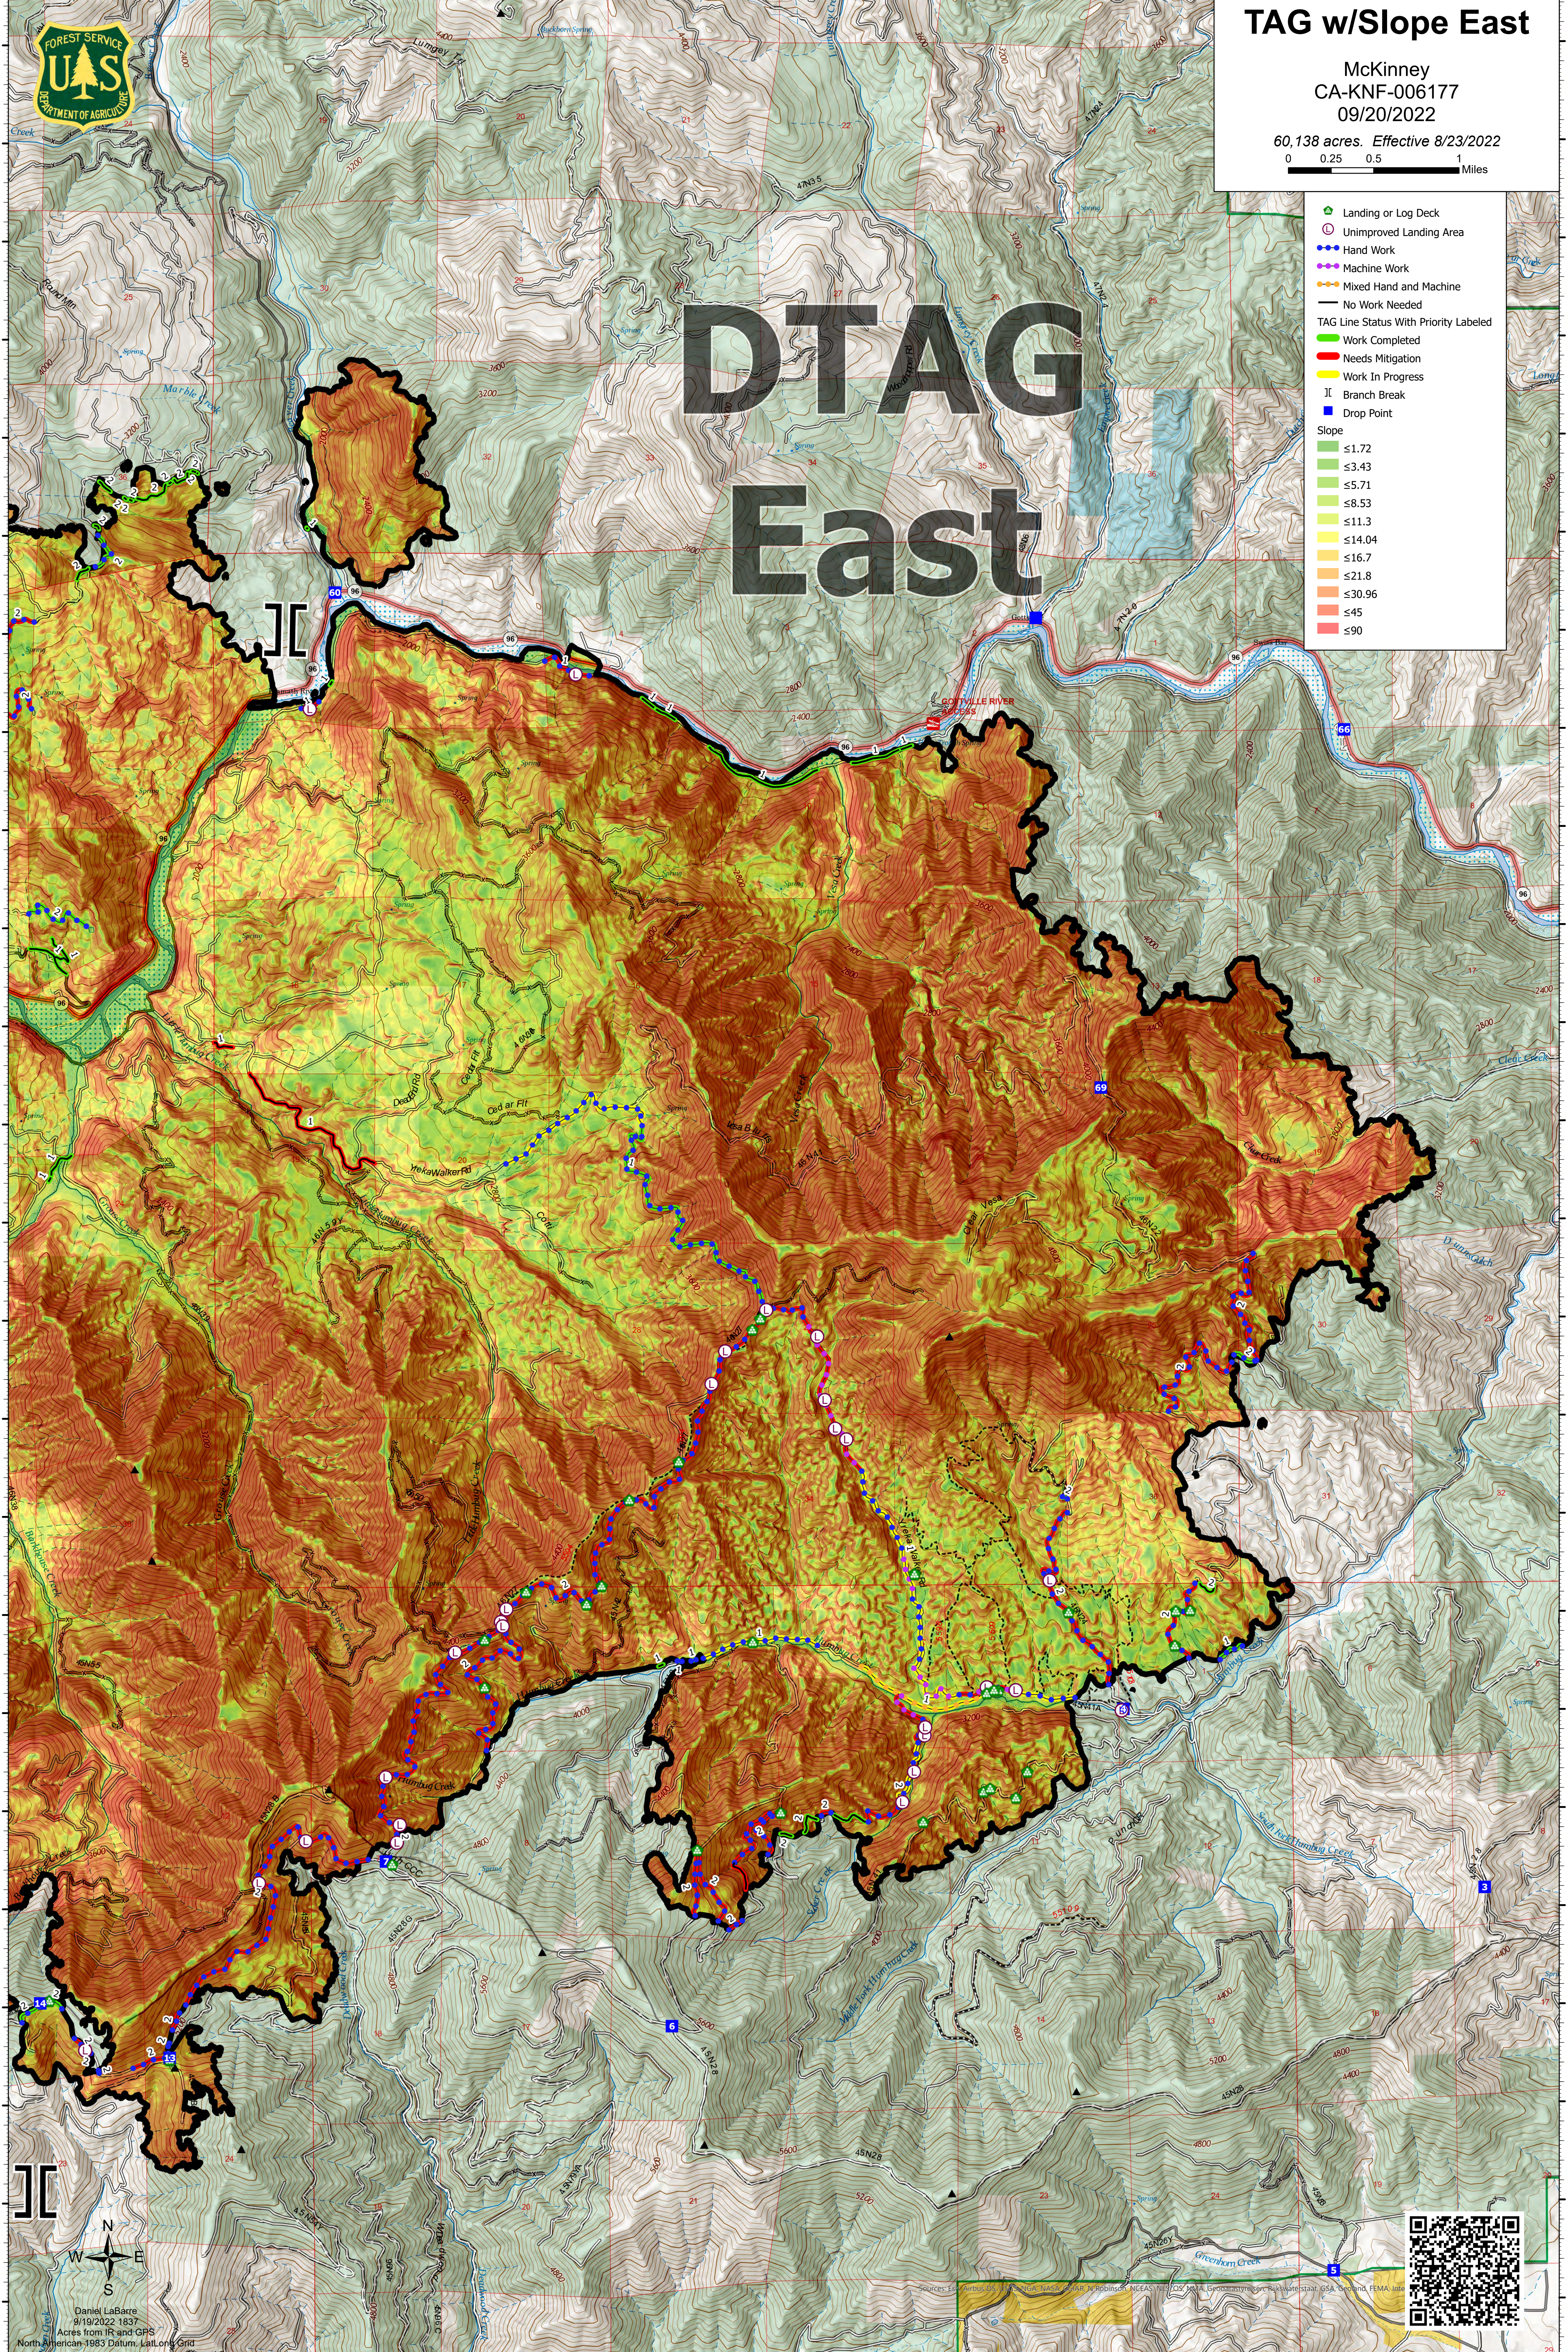

TAG w/Slope East

McKinney
CA-KNF-006177
09/20/2022

60,138 acres. Effective 8/23/2022

DTAG East

- Landing or Log Deck
- Unimproved Landing Area
- Hand Work
- Machine Work
- Mixed Hand and Machine
- No Work Needed
- TAG Line Status With Priority Labeled
- Work Completed
- Needs Mitigation
- Work In Progress
- Branch Break
- Drop Point

Daniel LaBarre
9/19/2022 1837
Acres from IR and GPS
North American 1983 Datum, Lat, Long Grid