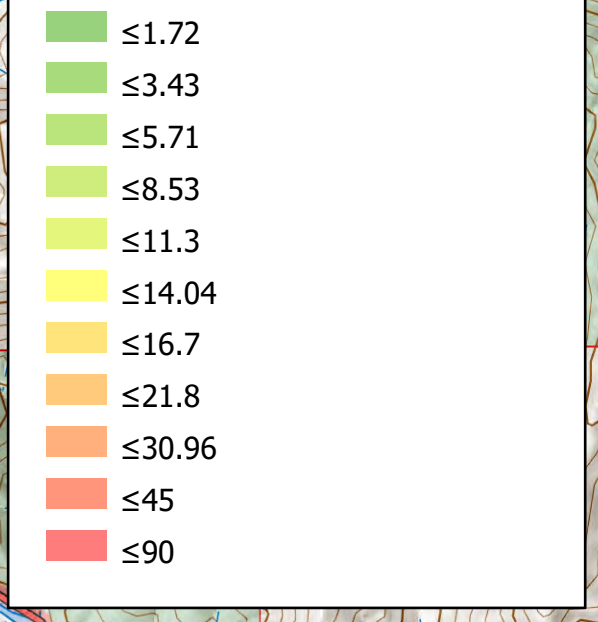

TAG w/Slope East

McKinney
CA-KNF-006177
09/20/2022

60,138 acres. Effective 8/23/2022

DTAG East

- Landing or Log Deck
- Unimproved Landing Area
- Hand Work
- Machine Work
- Mixed Hand and Machine
- No Work Needed
- TAG Line Status With Priority Labeled
- Work Completed
- Needs Mitigation
- Work In Progress
- Branch Break
- Drop Point

Daniel LaBarre
9/19/2022 1837
Acres from IR and GPS
North American 1983 Datum, Lat, Long Grid