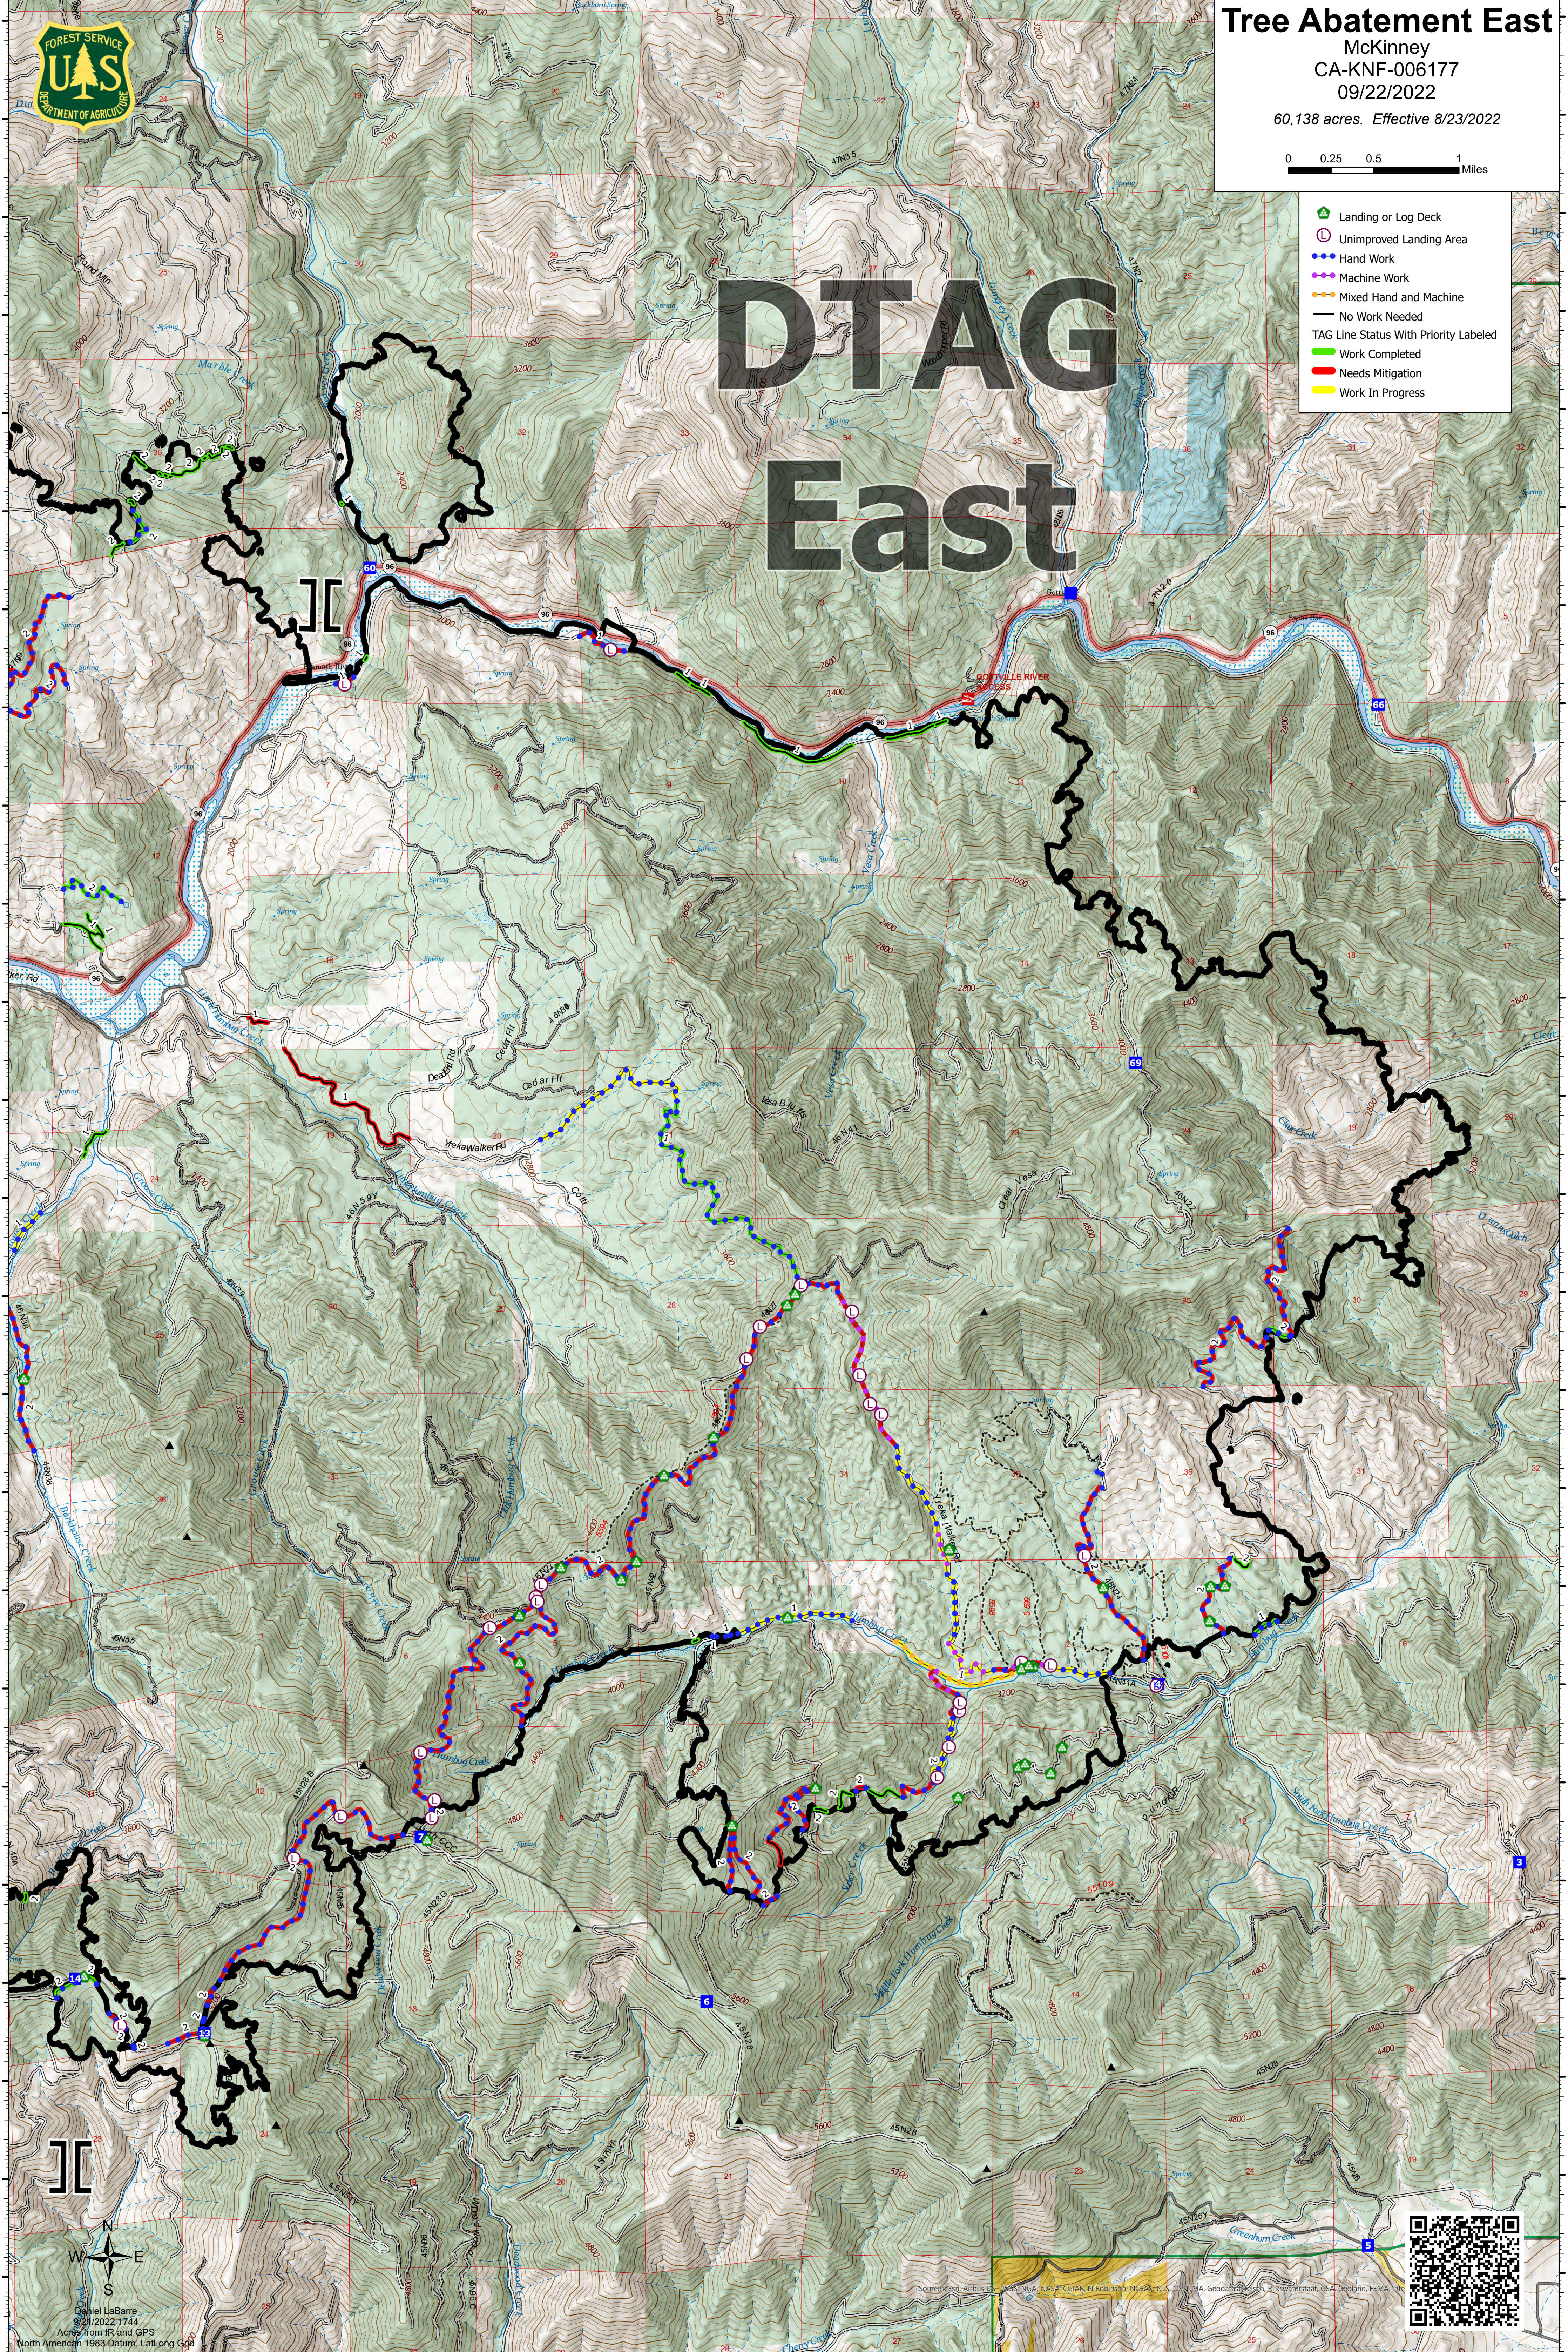

Tree Abatement East

McKinney
CA-KNF-006177
09/22/2022

60,138 acres. Effective 8/23/2022

- Landing or Log Deck
- Unimproved Landing Area
- Hand Work
- Machine Work
- Mixed Hand and Machine
- No Work Needed
- TAG Line Status With Priority Labeled**
- Work Completed
- Needs Mitigation
- Work In Progress

DTAG East

Copyright © 2022
9/21/2022 17:44
Acres from IR and GPS
North American 1983 Datum, Lat/Long GCS

Source: Esri, Airphoto, GeoEye, AeroGRID, IGN, SDA, CNES, NGA, Swire, GEBCO, DELTA, NAVTEQ, IGN, SDA, CNES, NGA, Swire, GEBCO, DE