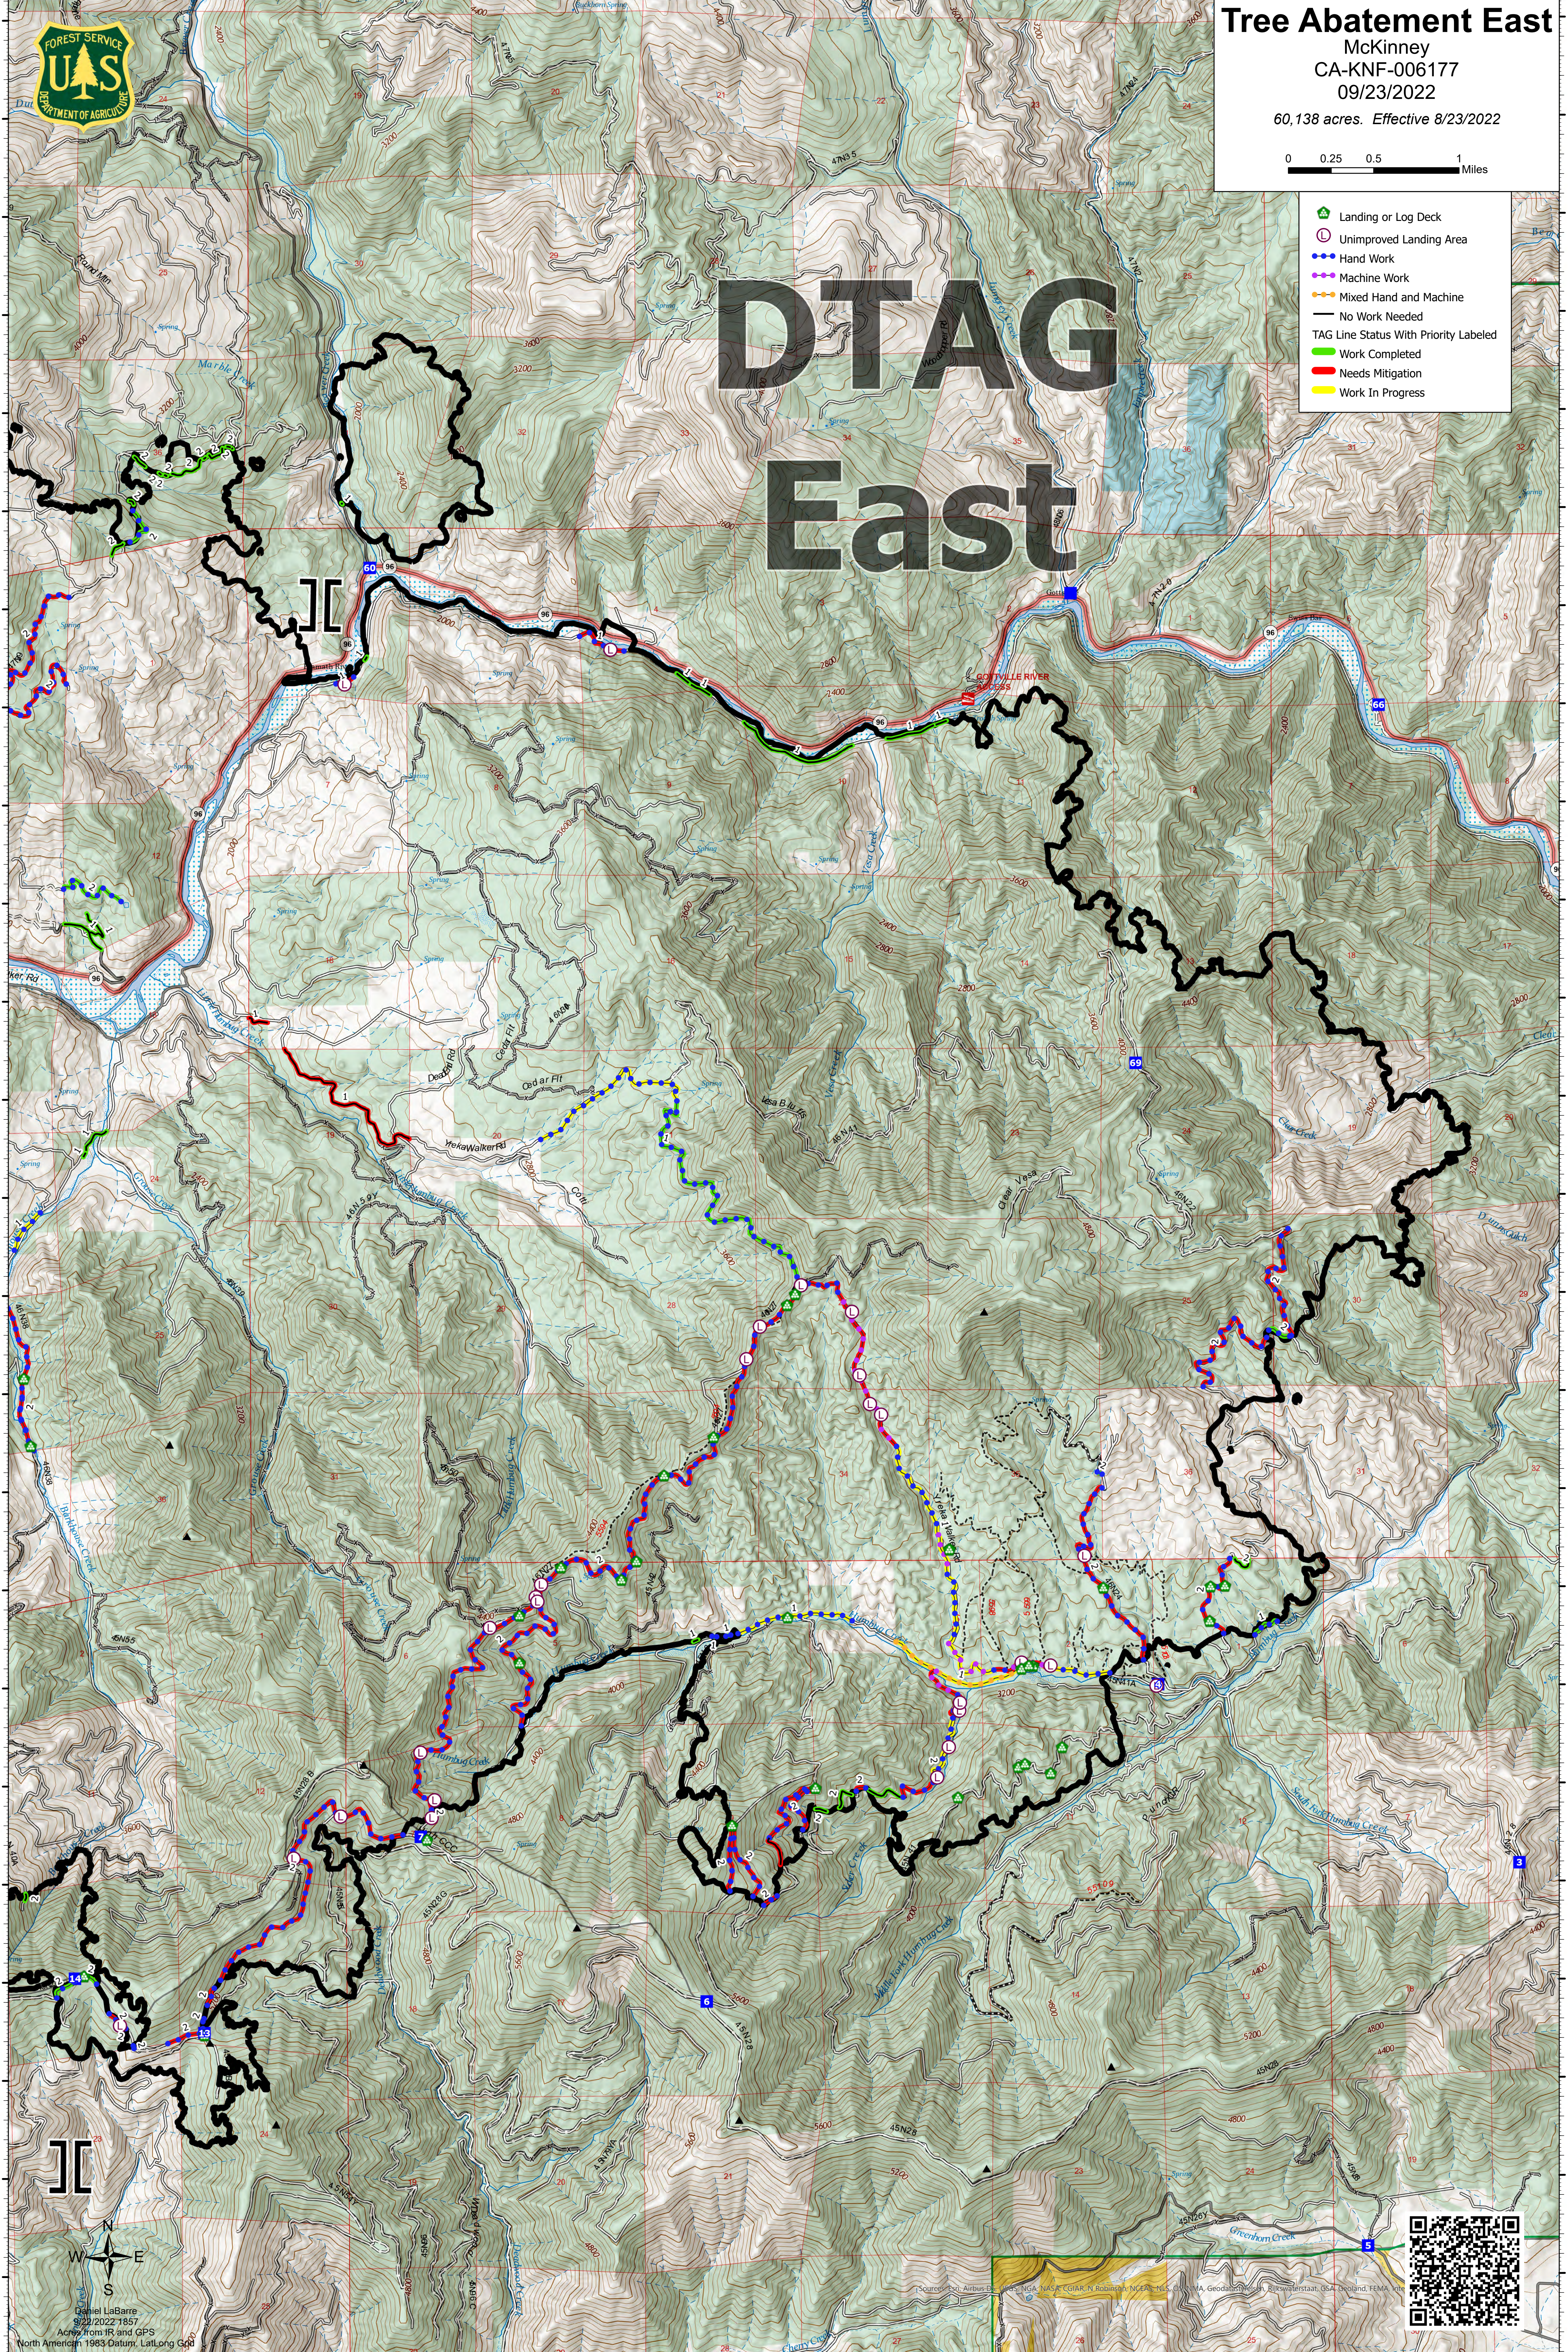

Tree Abatement East

McKinney
CA-KNF-006177
09/23/2022

60,138 acres. Effective 8/23/2022

- Landing or Log Deck
- Unimproved Landing Area
- Hand Work
- Machine Work
- Mixed Hand and Machine
- No Work Needed
- **TAG Line Status With Priority Labeled**
- Work Completed
- Needs Mitigation
- Work In Progress

DTAG East

Source: Esri, Airphoto, GeoEye, AeroGRID, IGN, SDA, CNES, NGA, Swire, GEBCO, DELTA, NAVTEQ, IGN, SDA, CNES, NGA, Swire, GEBCO, DE