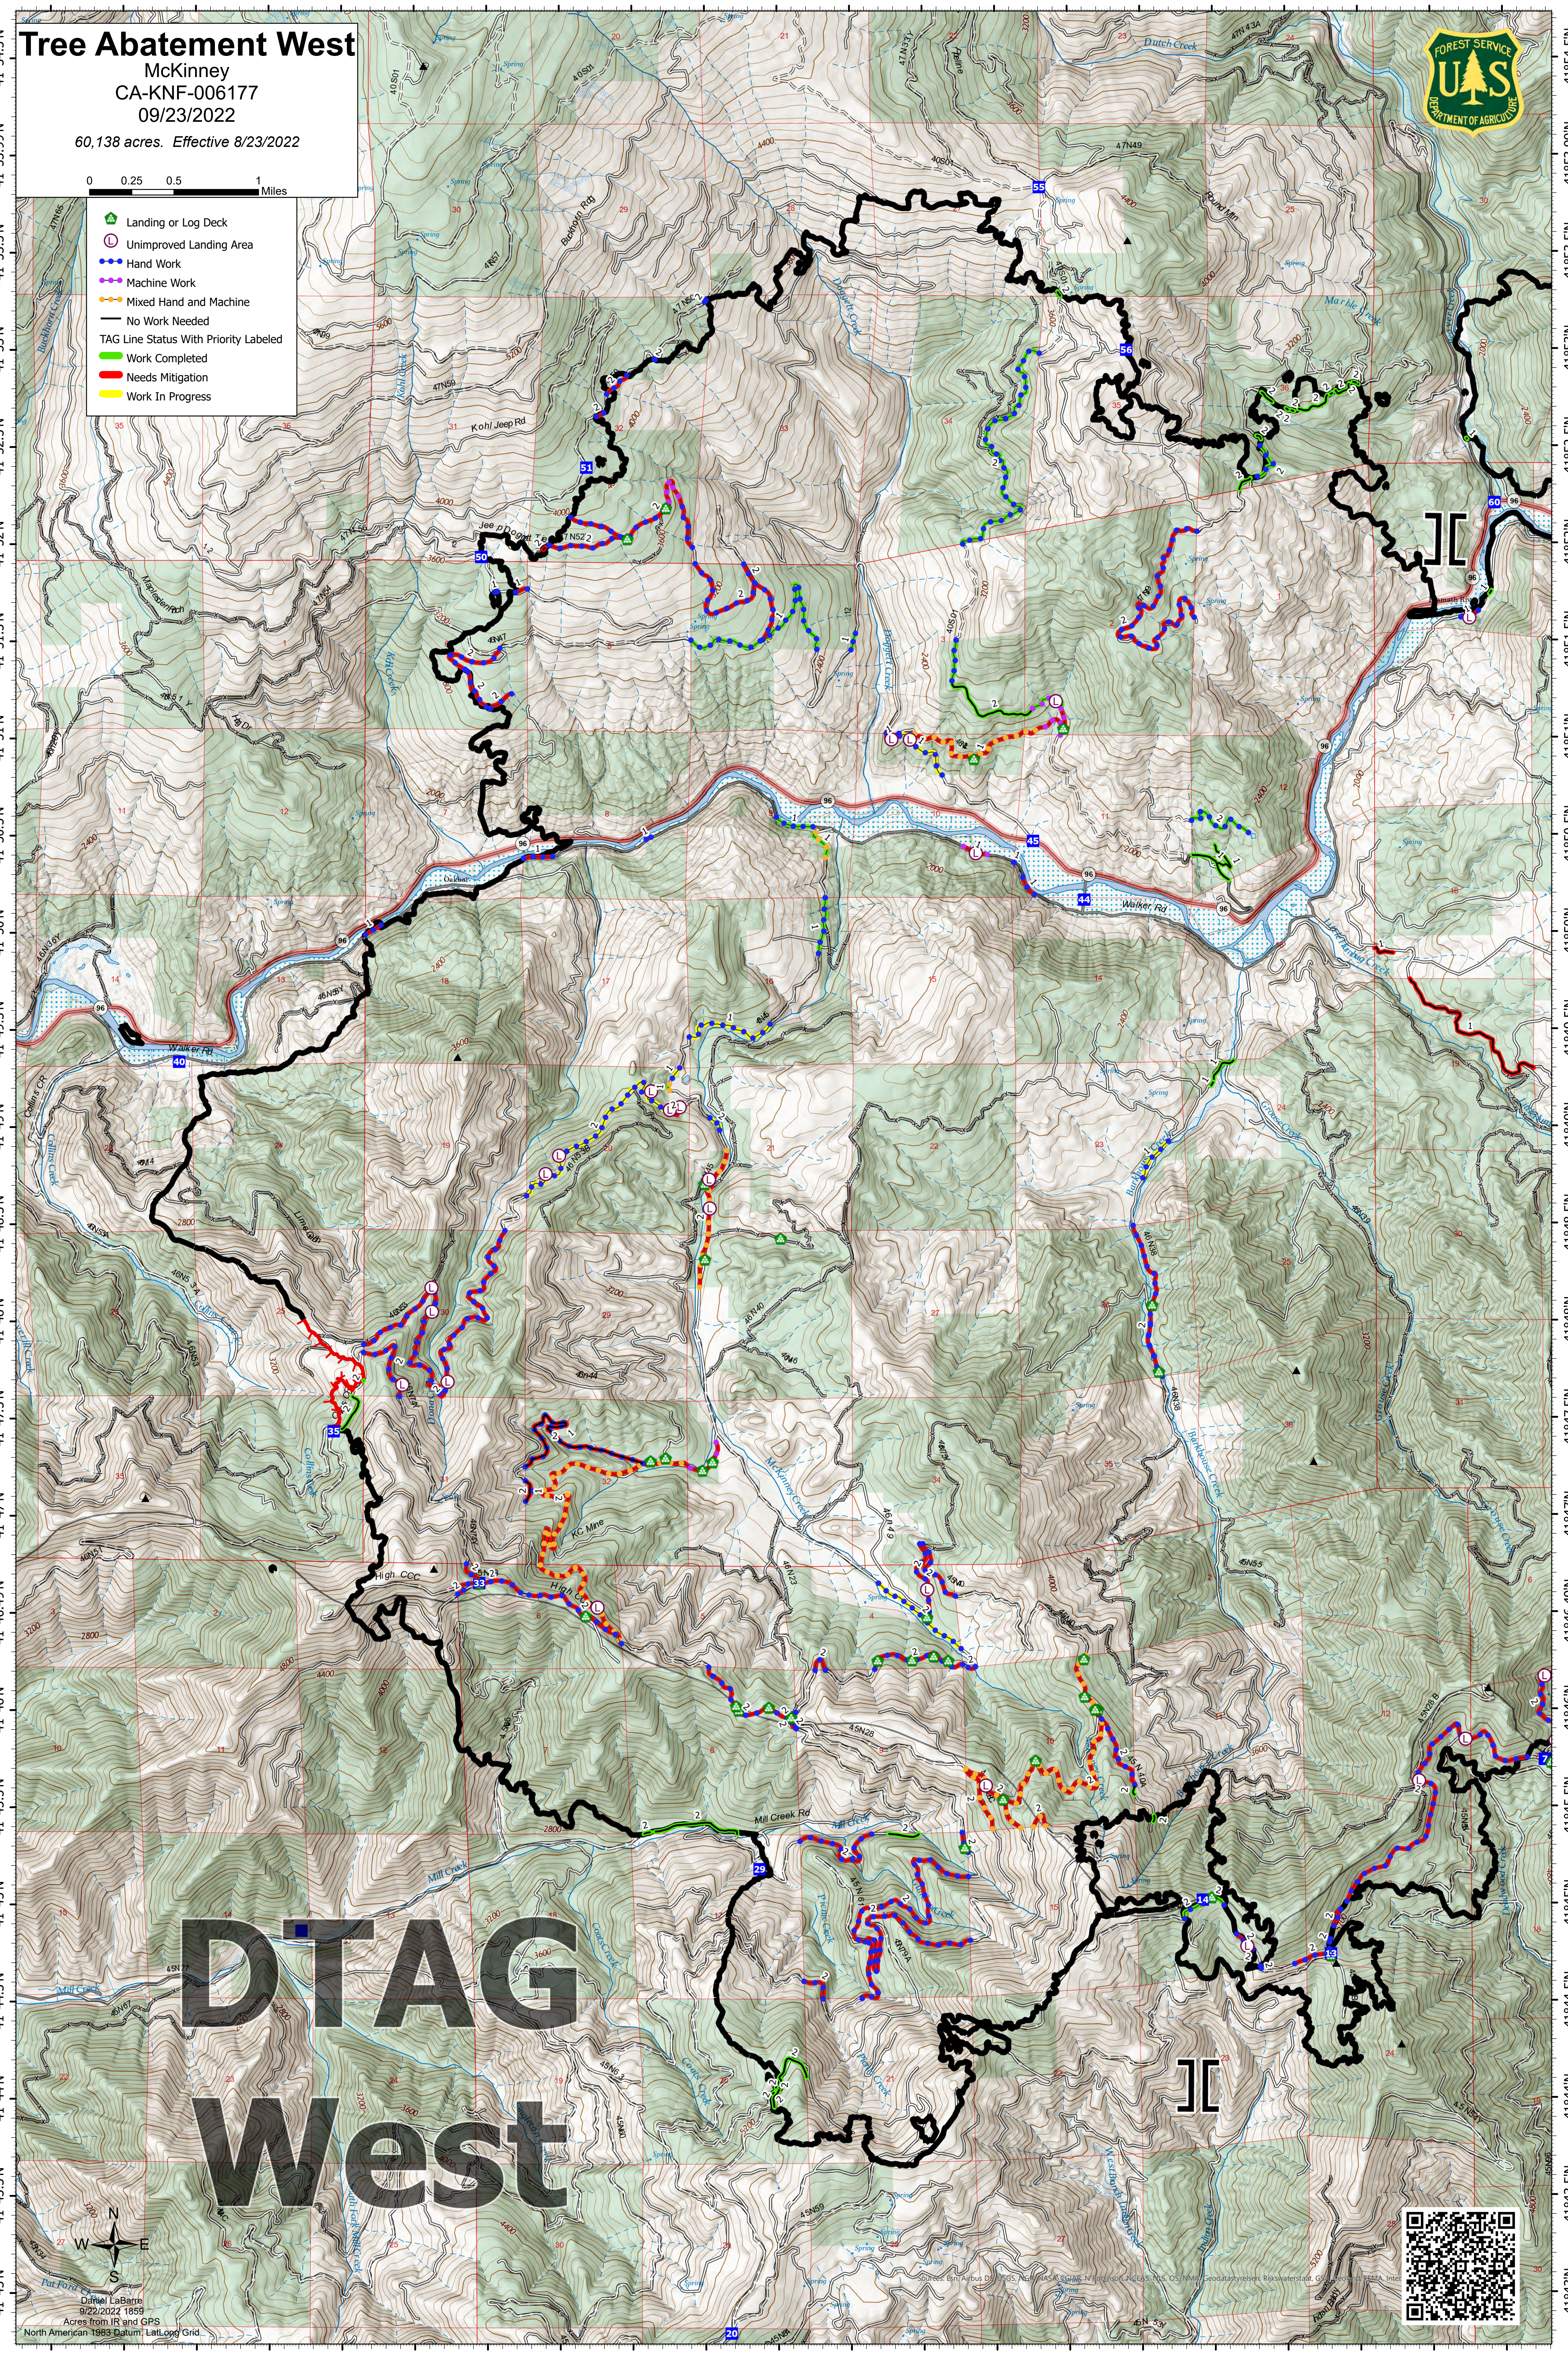

Tree Abatement West
McKinney
CA-KNF-006177
09/23/2022
60,138 acres. Effective 8/23/2022

- 0 0.25 0.5 1 Miles
- Landing or Log Deck
- Unimproved Landing Area
- Hand Work
- Machine Work
- Mixed Hand and Machine
- No Work Needed
- TAG Line Status With Priority Labeled
- Work Completed
- Needs Mitigation
- Work In Progress

DTAG
West

122°59'W 122°58'W 122°57'W 122°56'W 122°55'W 122°54'W 122°53'W 122°52'W 122°51.01'W 122°50'W 122°49'W

41°54.5'N 41°53.99'N 41°53.5'N 41°53'N 41°52.5'N 41°52'N 41°51.5'N 41°51'N 41°50.5'N 41°50'N 41°49.5'N 41°49'N 41°48.5'N 41°48'N 41°47.5'N 41°47'N 41°46.49'N 41°46'N 41°45.5'N 41°45'N 41°44.5'N 41°44'N 41°43.5'N 41°43'N