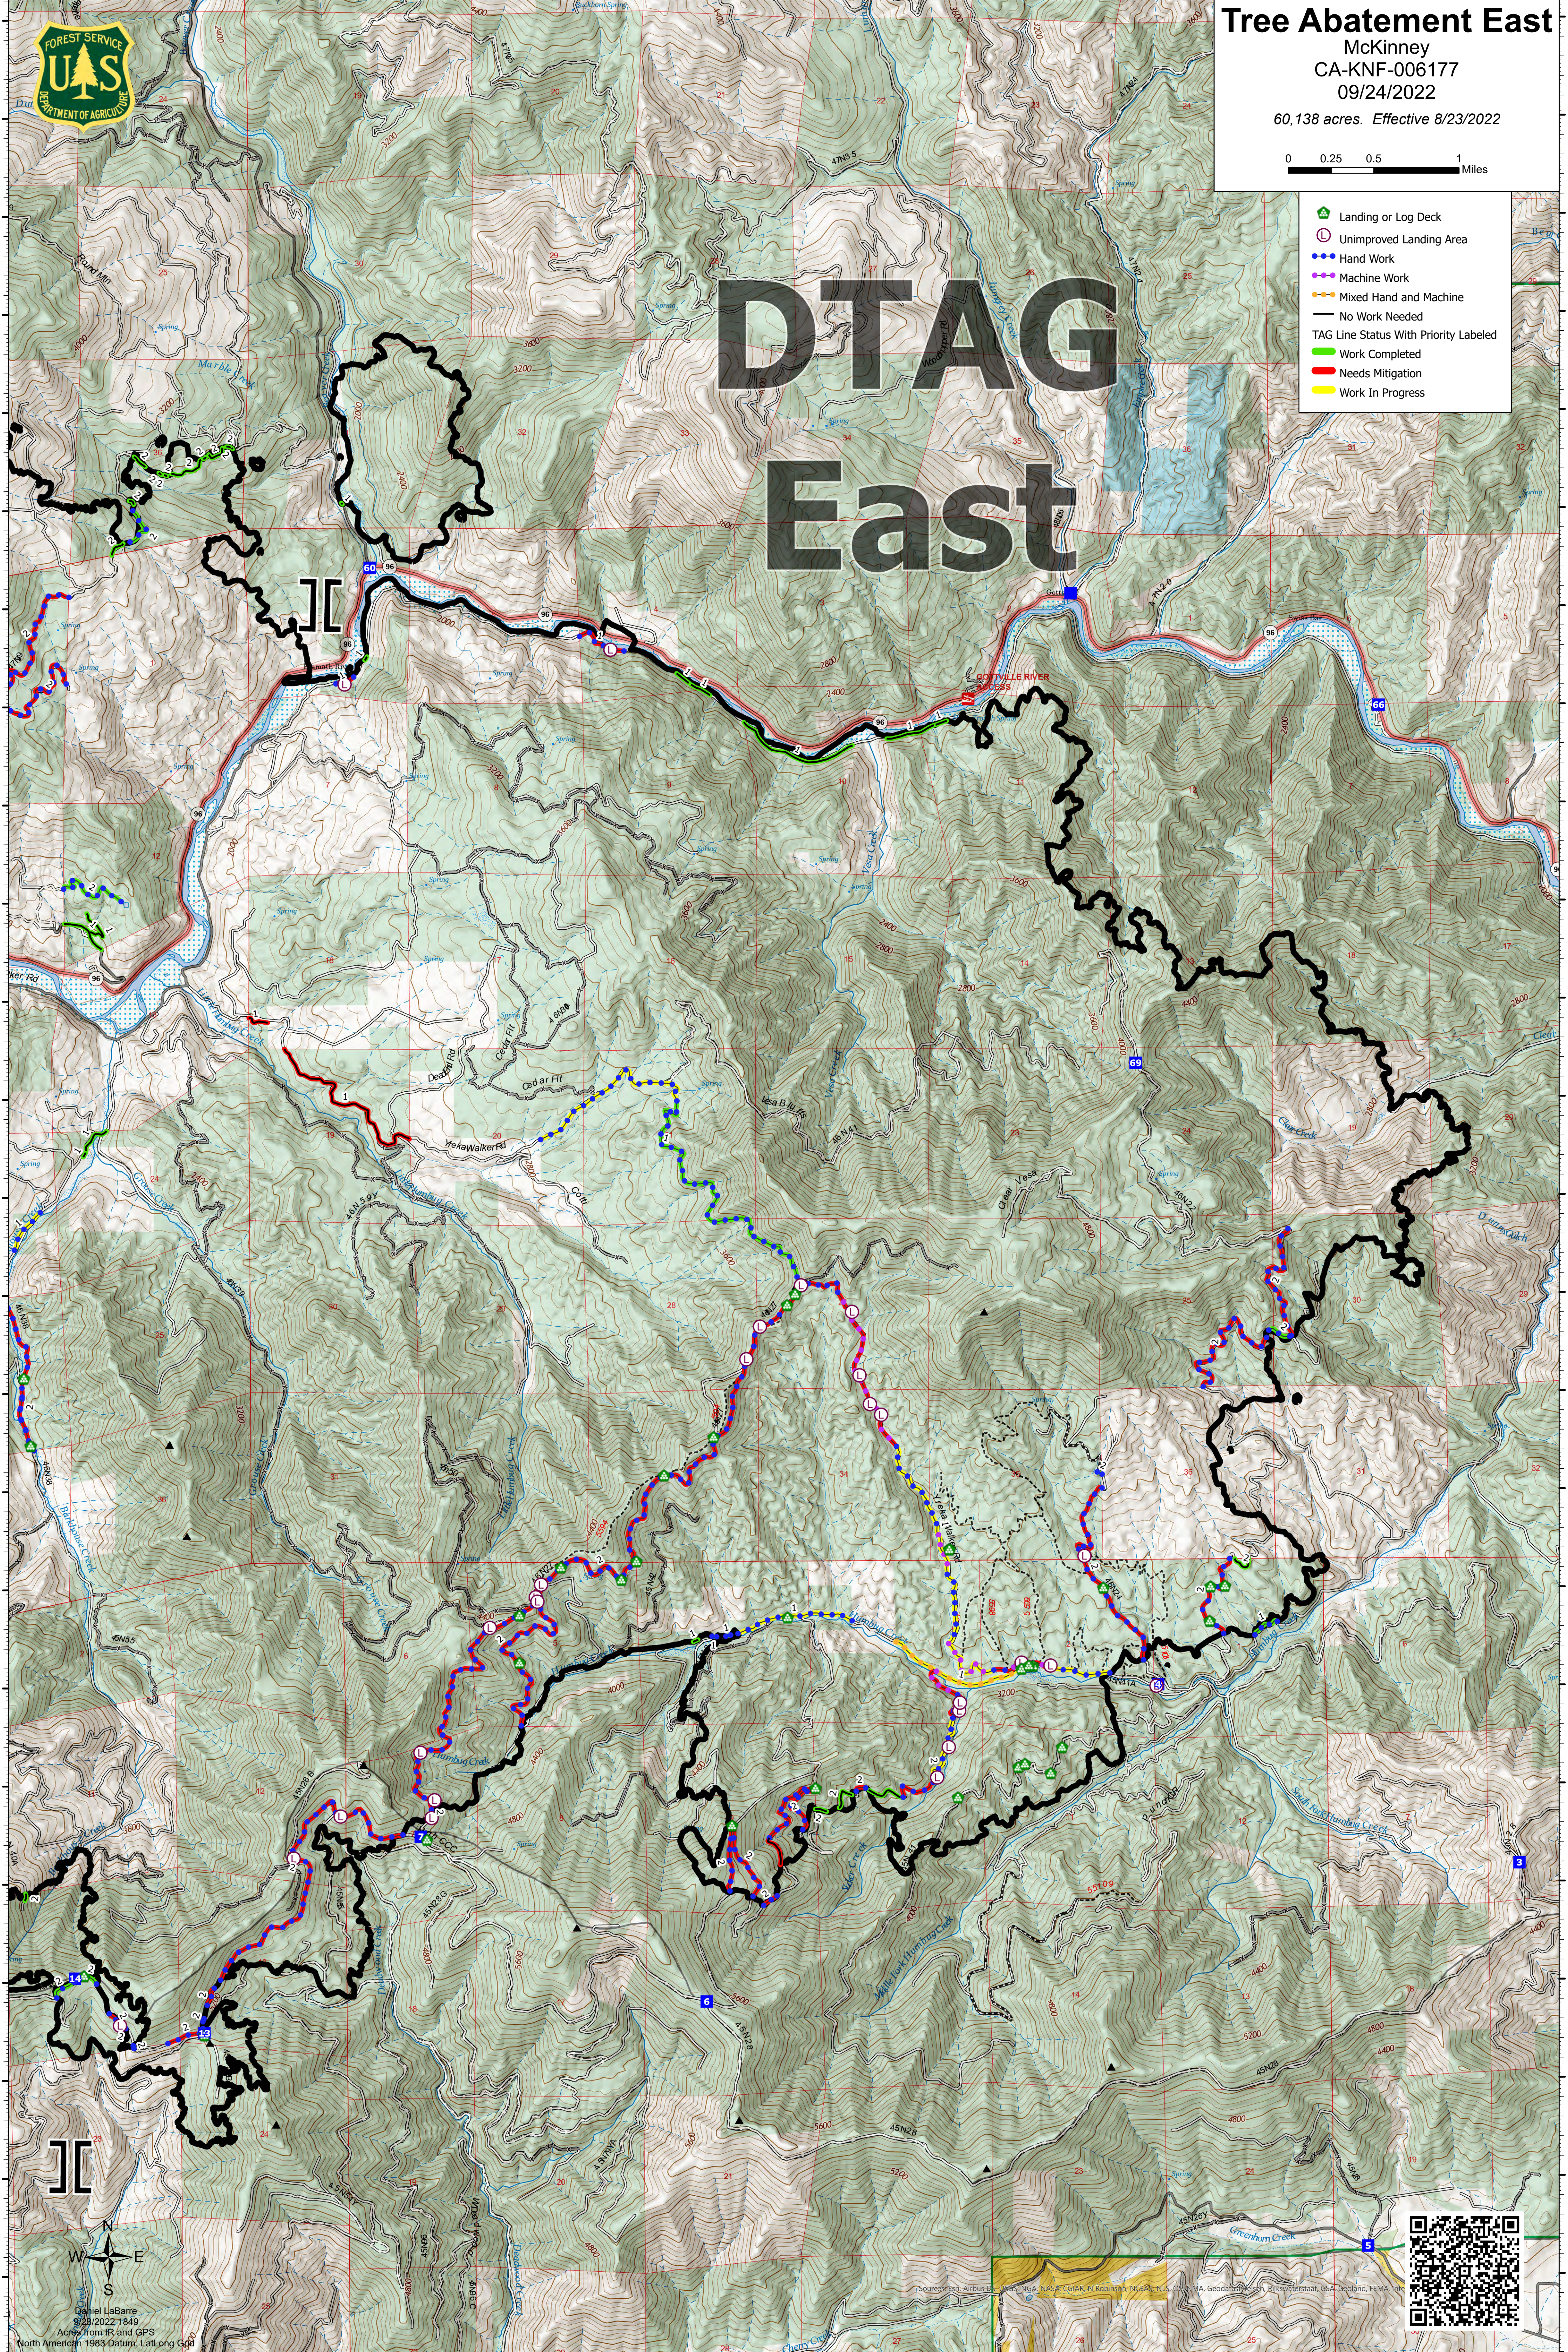

Tree Abatement East

McKinney
CA-KNF-006177
09/24/2022

60,138 acres. Effective 8/23/2022

- Landing or Log Deck
- Unimproved Landing Area
- Hand Work
- Machine Work
- Mixed Hand and Machine
- No Work Needed
- TAG Line Status With Priority Labeled**
- Work Completed
- Needs Mitigation
- Work In Progress

DTAG East

© 2022 Gabriel LaBarre
9/23/2022 1849
Acres from IR and GPS
North American 1983 Datum, Lat/Long GCS

Source: Esri, Airphoto, GeoEye, AeroGRID, IGN, USGS, FSA, NOAA, NGA, GEBCO, SwireWater, USA, Zeon, FEMA, etc.