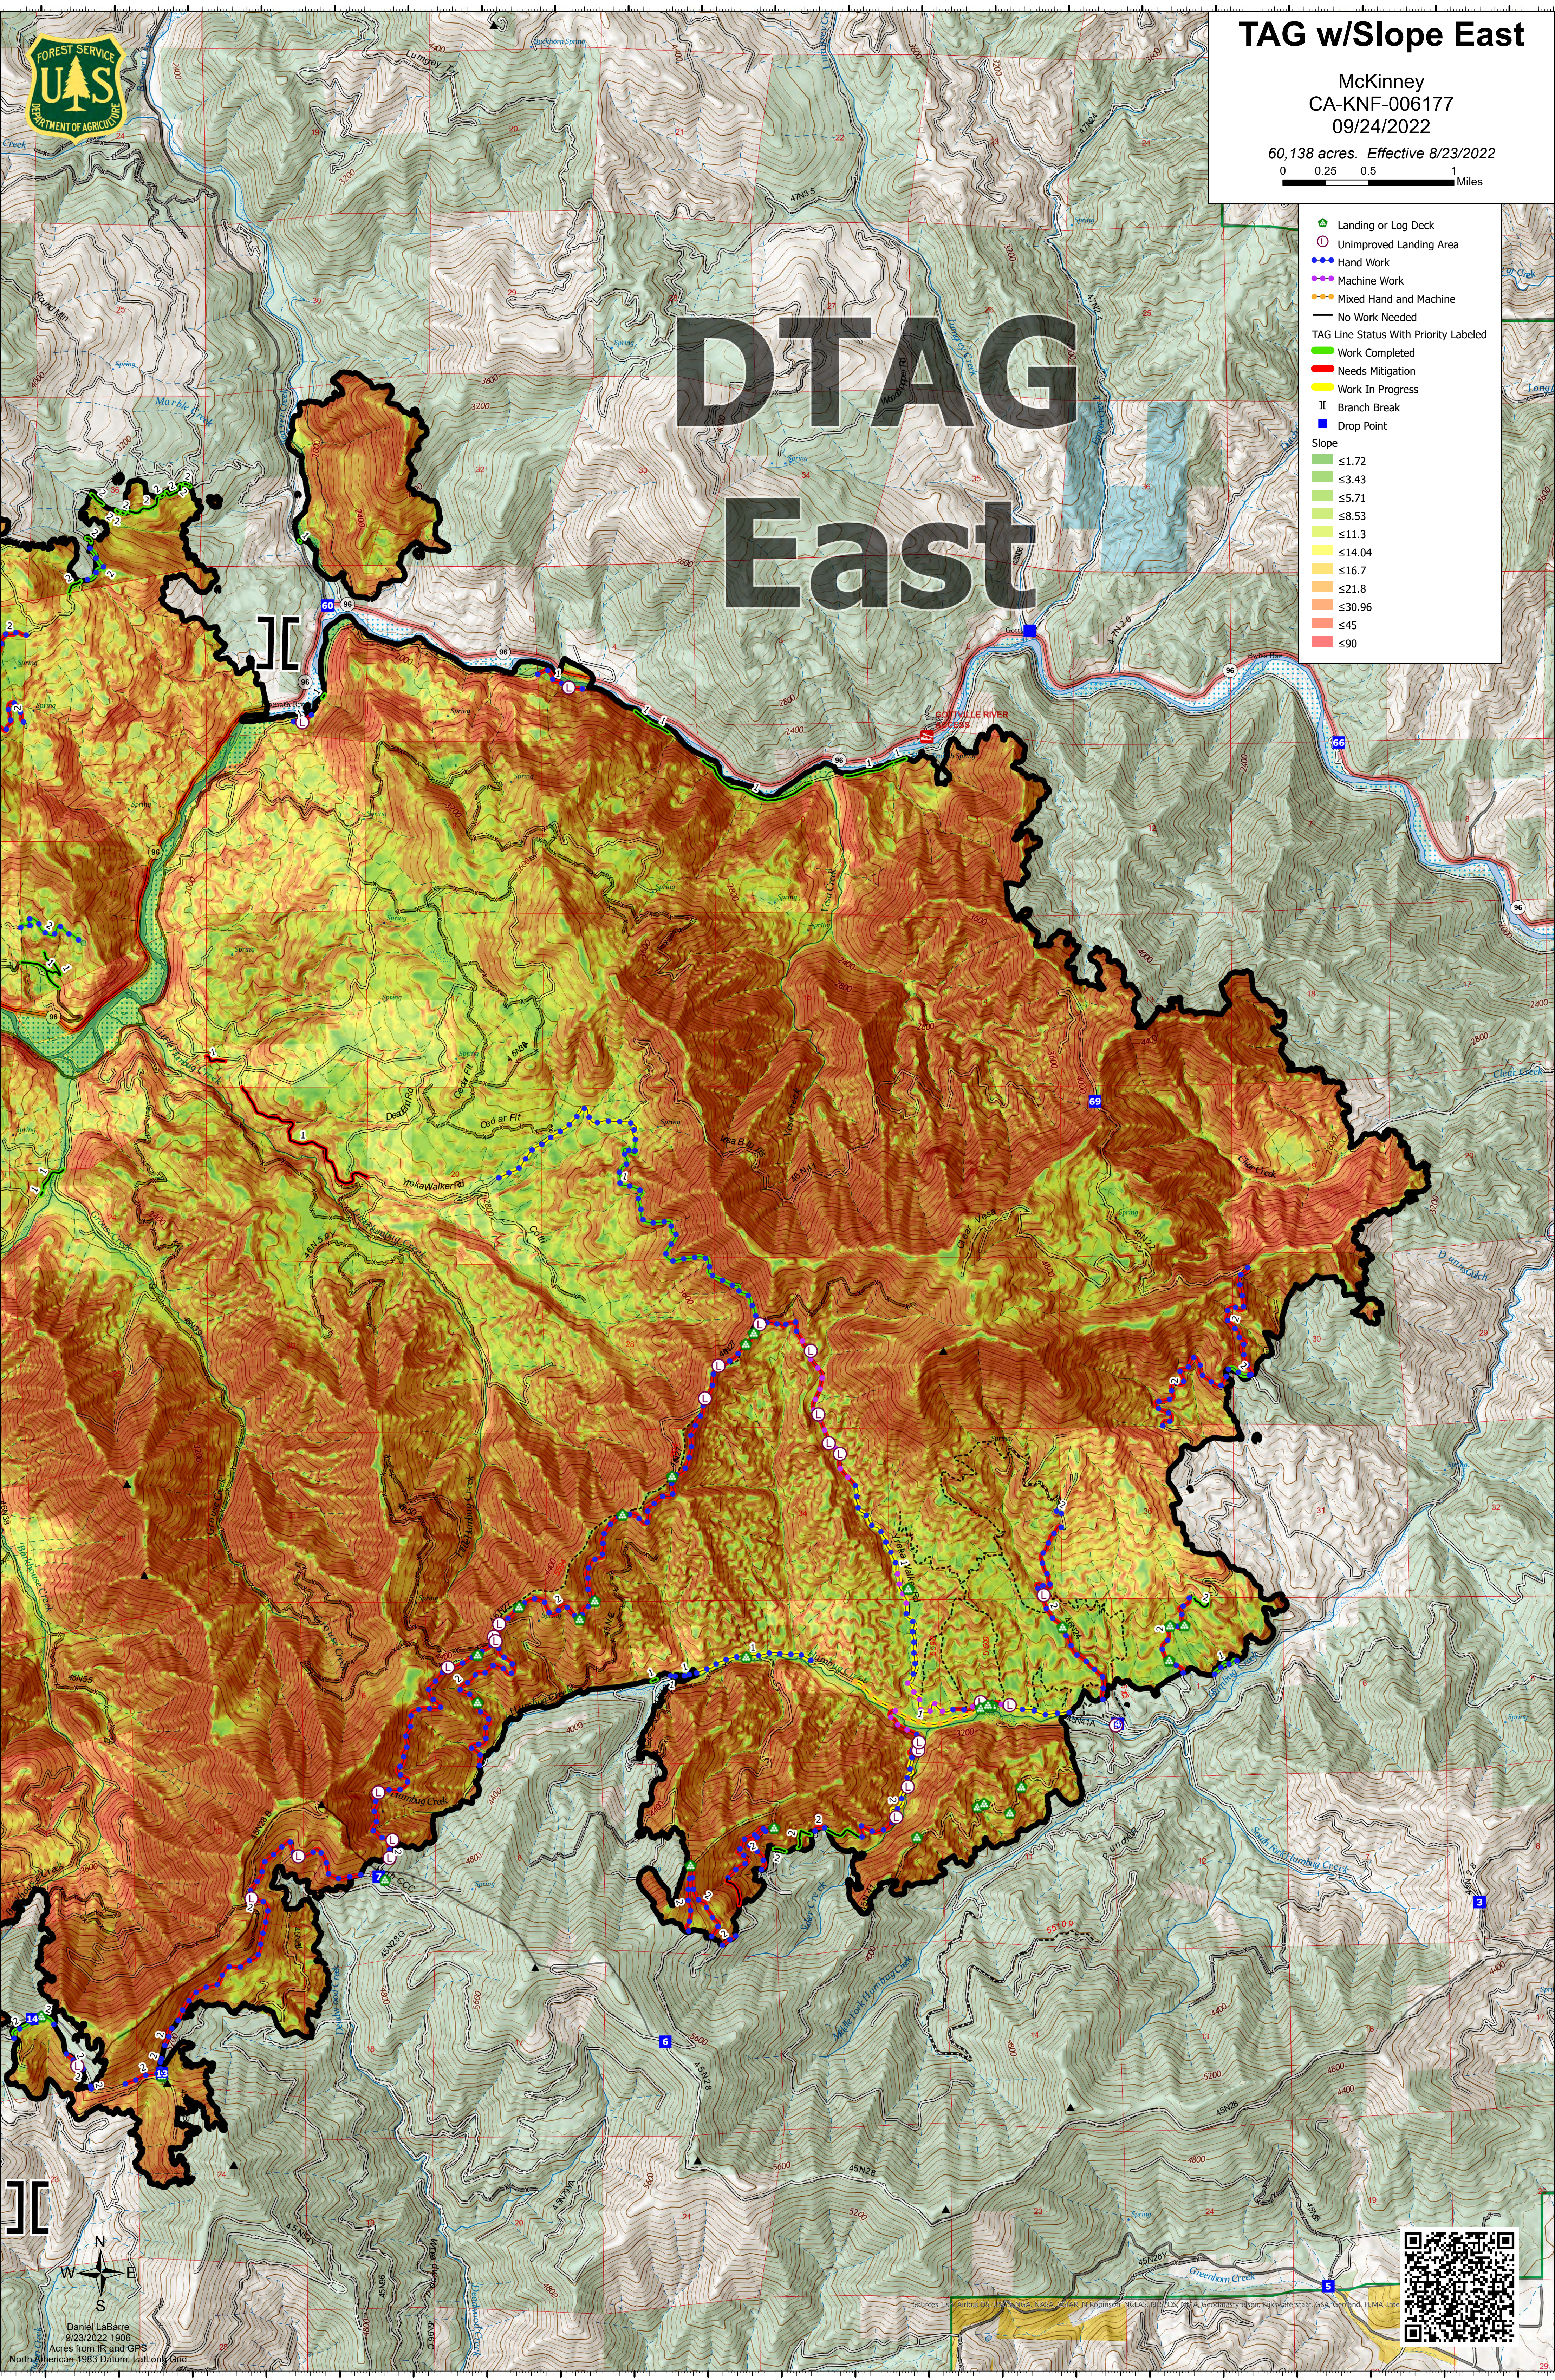

TAG w/Slope East

McKinney
CA-KNF-006177
09/24/2022

60,138 acres. Effective 8/23/2022

DTAG East

- Landing or Log Deck
- Unimproved Landing Area
- Hand Work
- Machine Work
- Mixed Hand and Machine
- No Work Needed
- TAG Line Status With Priority Labeled
- Work Completed
- Needs Mitigation
- Work In Progress
- Branch Break
- Drop Point

Daniel LaBarre
9/23/2022 1906
Acres from IR and GPS
North American 1983 Datum, Lat, Long Grid