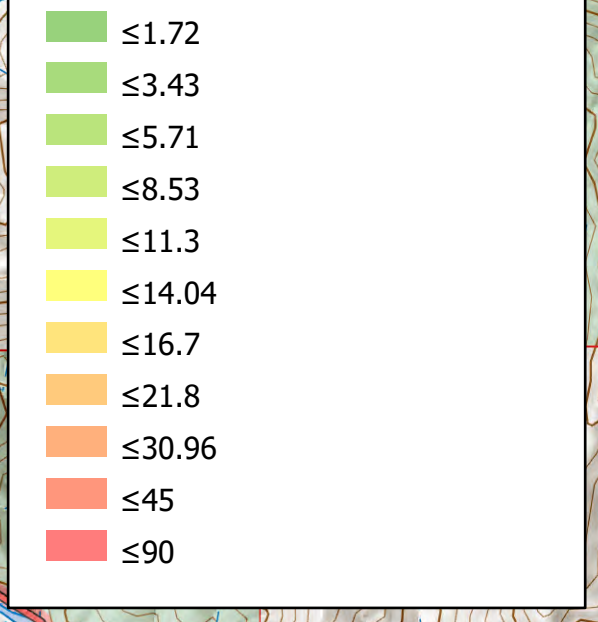

TAG w/Slope East

McKinney
CA-KNF-006177
09/24/2022

60,138 acres. Effective 8/23/2022

DTAG East

- Landing or Log Deck
- Unimproved Landing Area
- Hand Work
- Machine Work
- Mixed Hand and Machine
- No Work Needed
- TAG Line Status With Priority Labeled
- Work Completed
- Needs Mitigation
- Work In Progress
- Branch Break
- Drop Point

Daniel LaBarre
9/23/2022 1906
Acres from IR and GPS
North American 1983 Datum, Lat, Long Grid