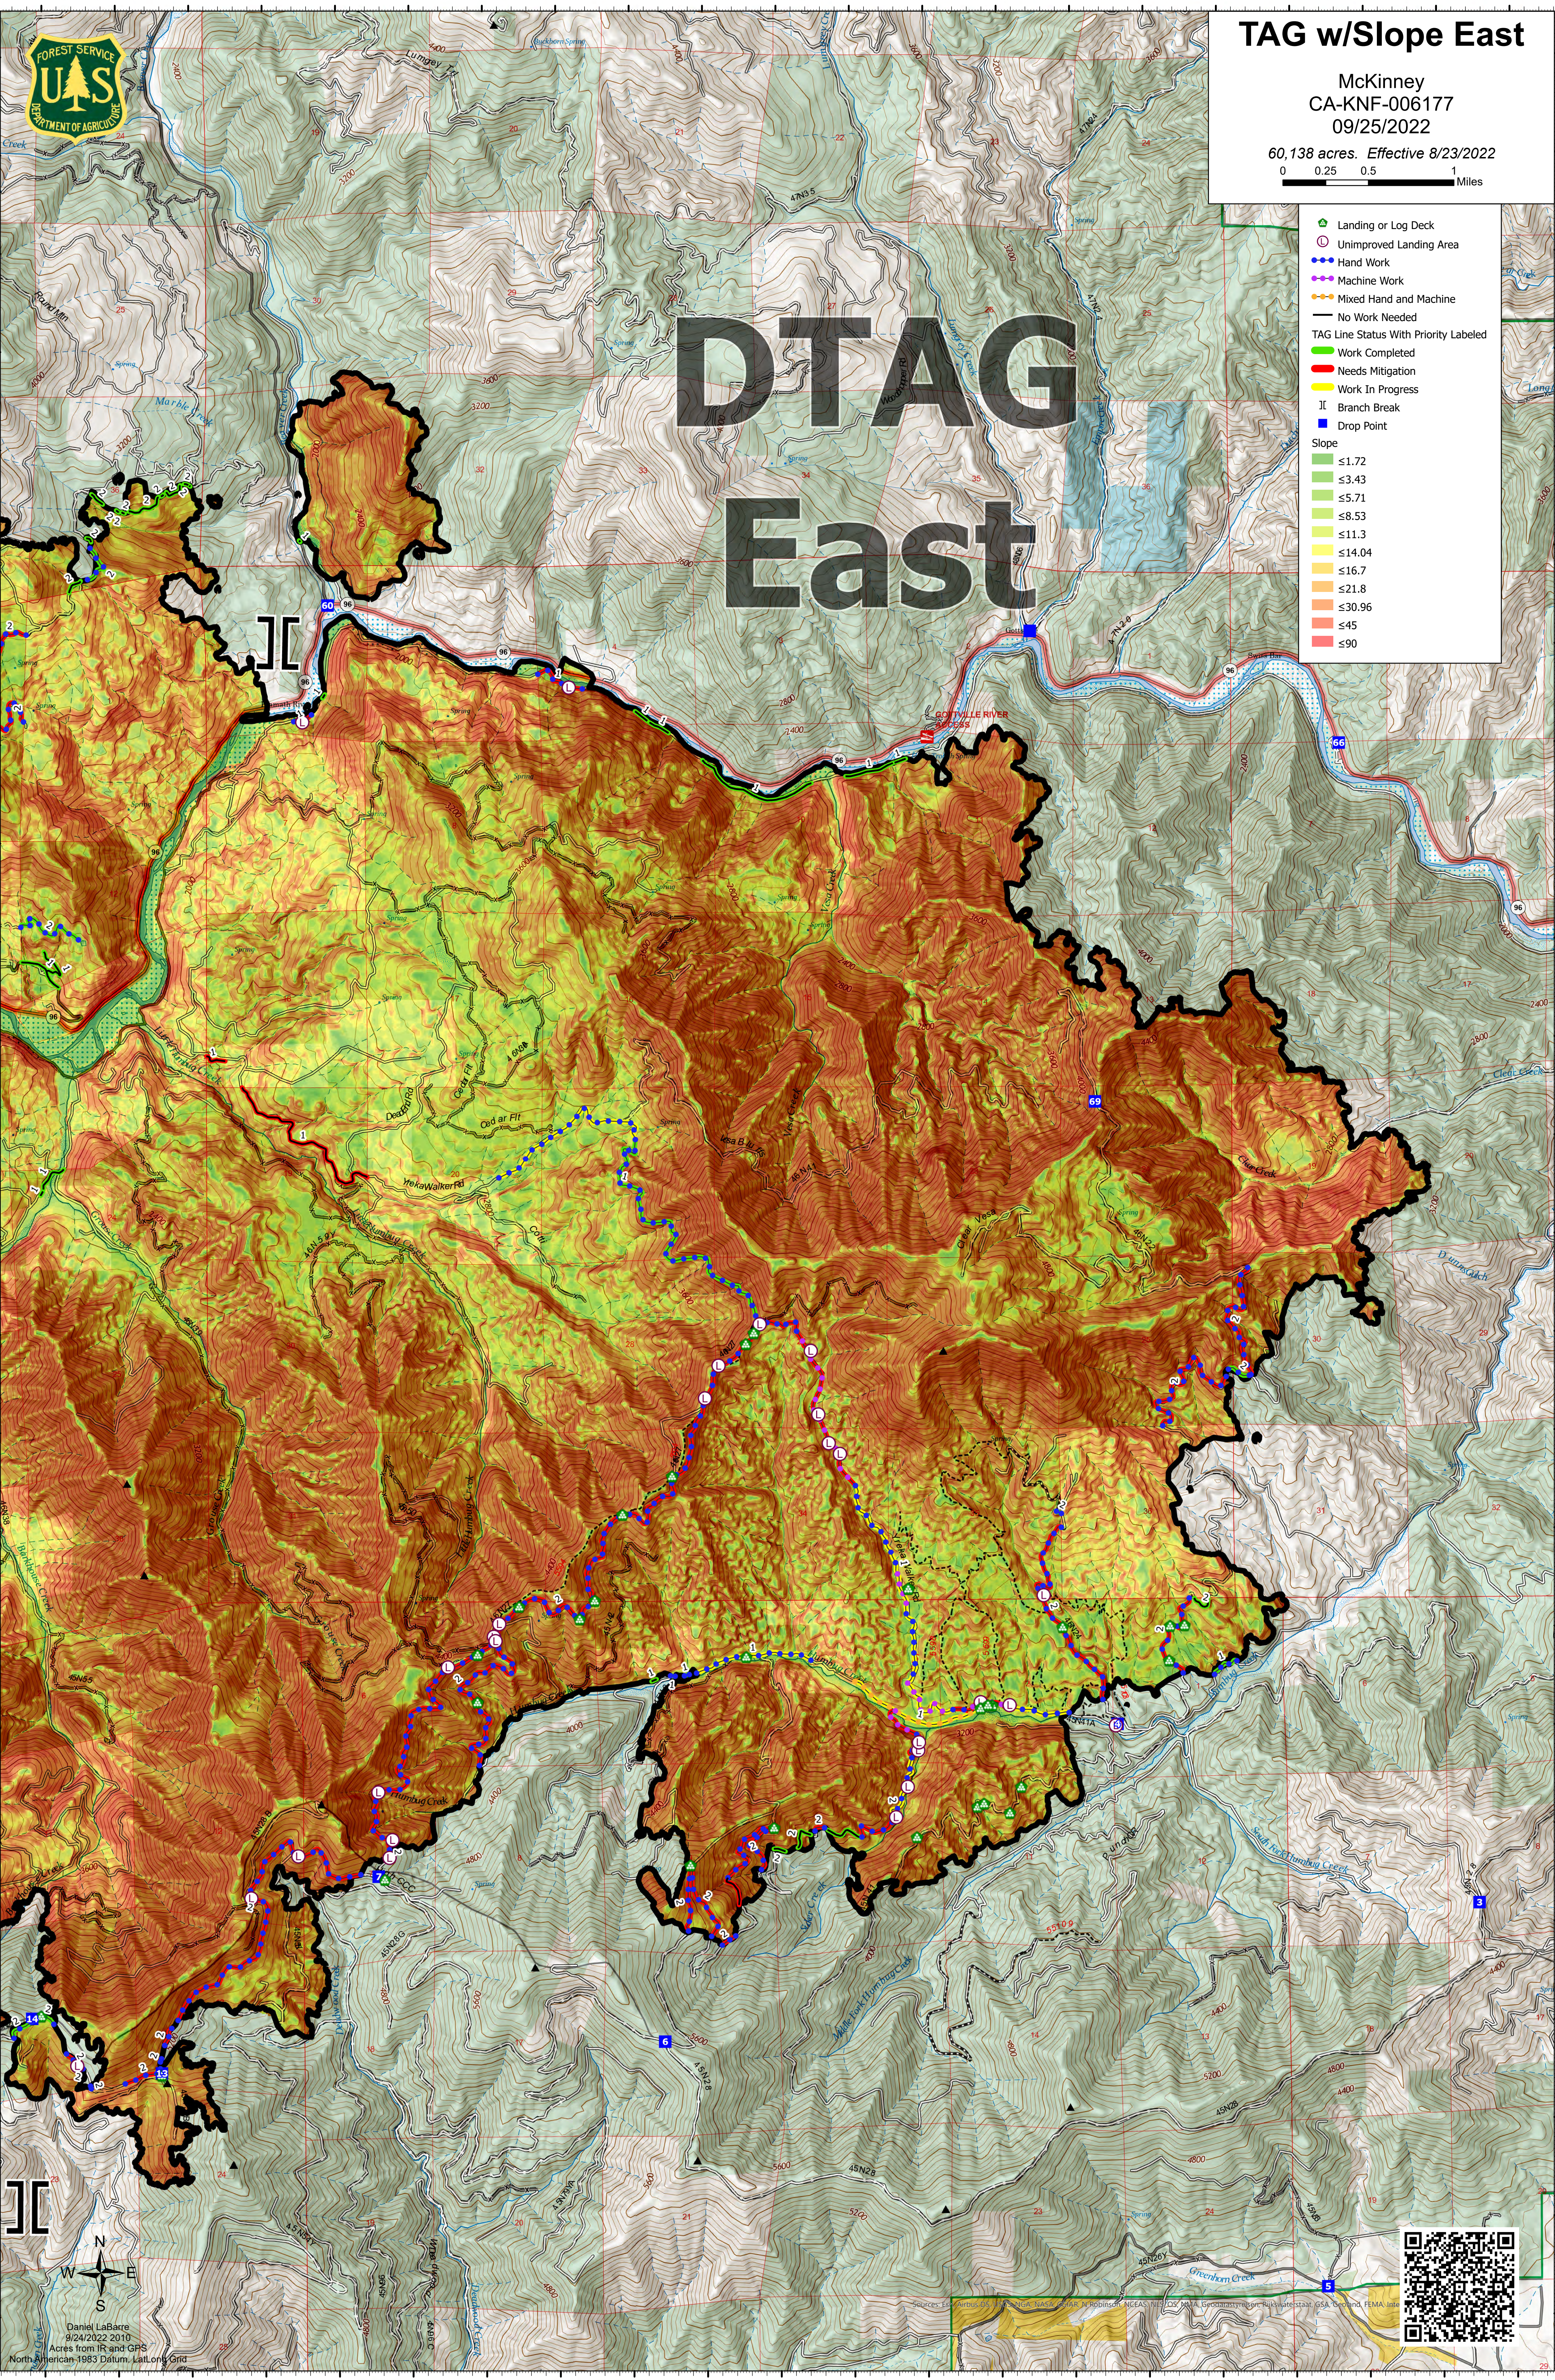

# TAG w/Slope East

McKinney  
CA-KNF-006177  
09/25/2022

60,138 acres. Effective 8/23/2022

# DTAG East

- Landing or Log Deck
- Unimproved Landing Area
- Hand Work
- Machine Work
- Mixed Hand and Machine
- No Work Needed
- TAG Line Status With Priority Labeled
- Work Completed
- Needs Mitigation
- Work In Progress
- Branch Break
- Drop Point

Daniel LaBarre  
9/24/2022 2010  
Acres from IR and GPS  
North American 1983 Datum, Lat, Long Grid