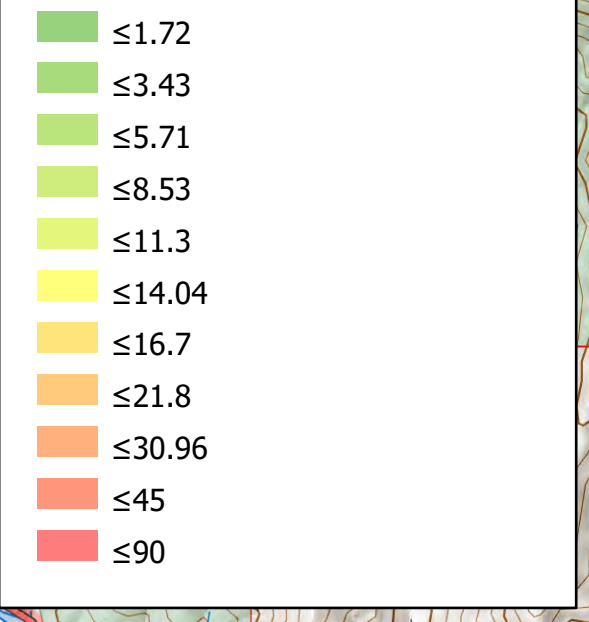

# TAG w/Slope East

McKinney  
CA-KNF-006177  
09/25/2022

60,138 acres. Effective 8/23/2022

# DTAG East

- Landing or Log Deck
- Unimproved Landing Area
- Hand Work
- Machine Work
- Mixed Hand and Machine
- No Work Needed
- TAG Line Status With Priority Labeled
- Work Completed
- Needs Mitigation
- Work In Progress
- Branch Break
- Drop Point

Daniel LaBarre  
9/24/2022 2010  
Acres from IR and GPS  
North American 1983 Datum, Lat, Long Grid