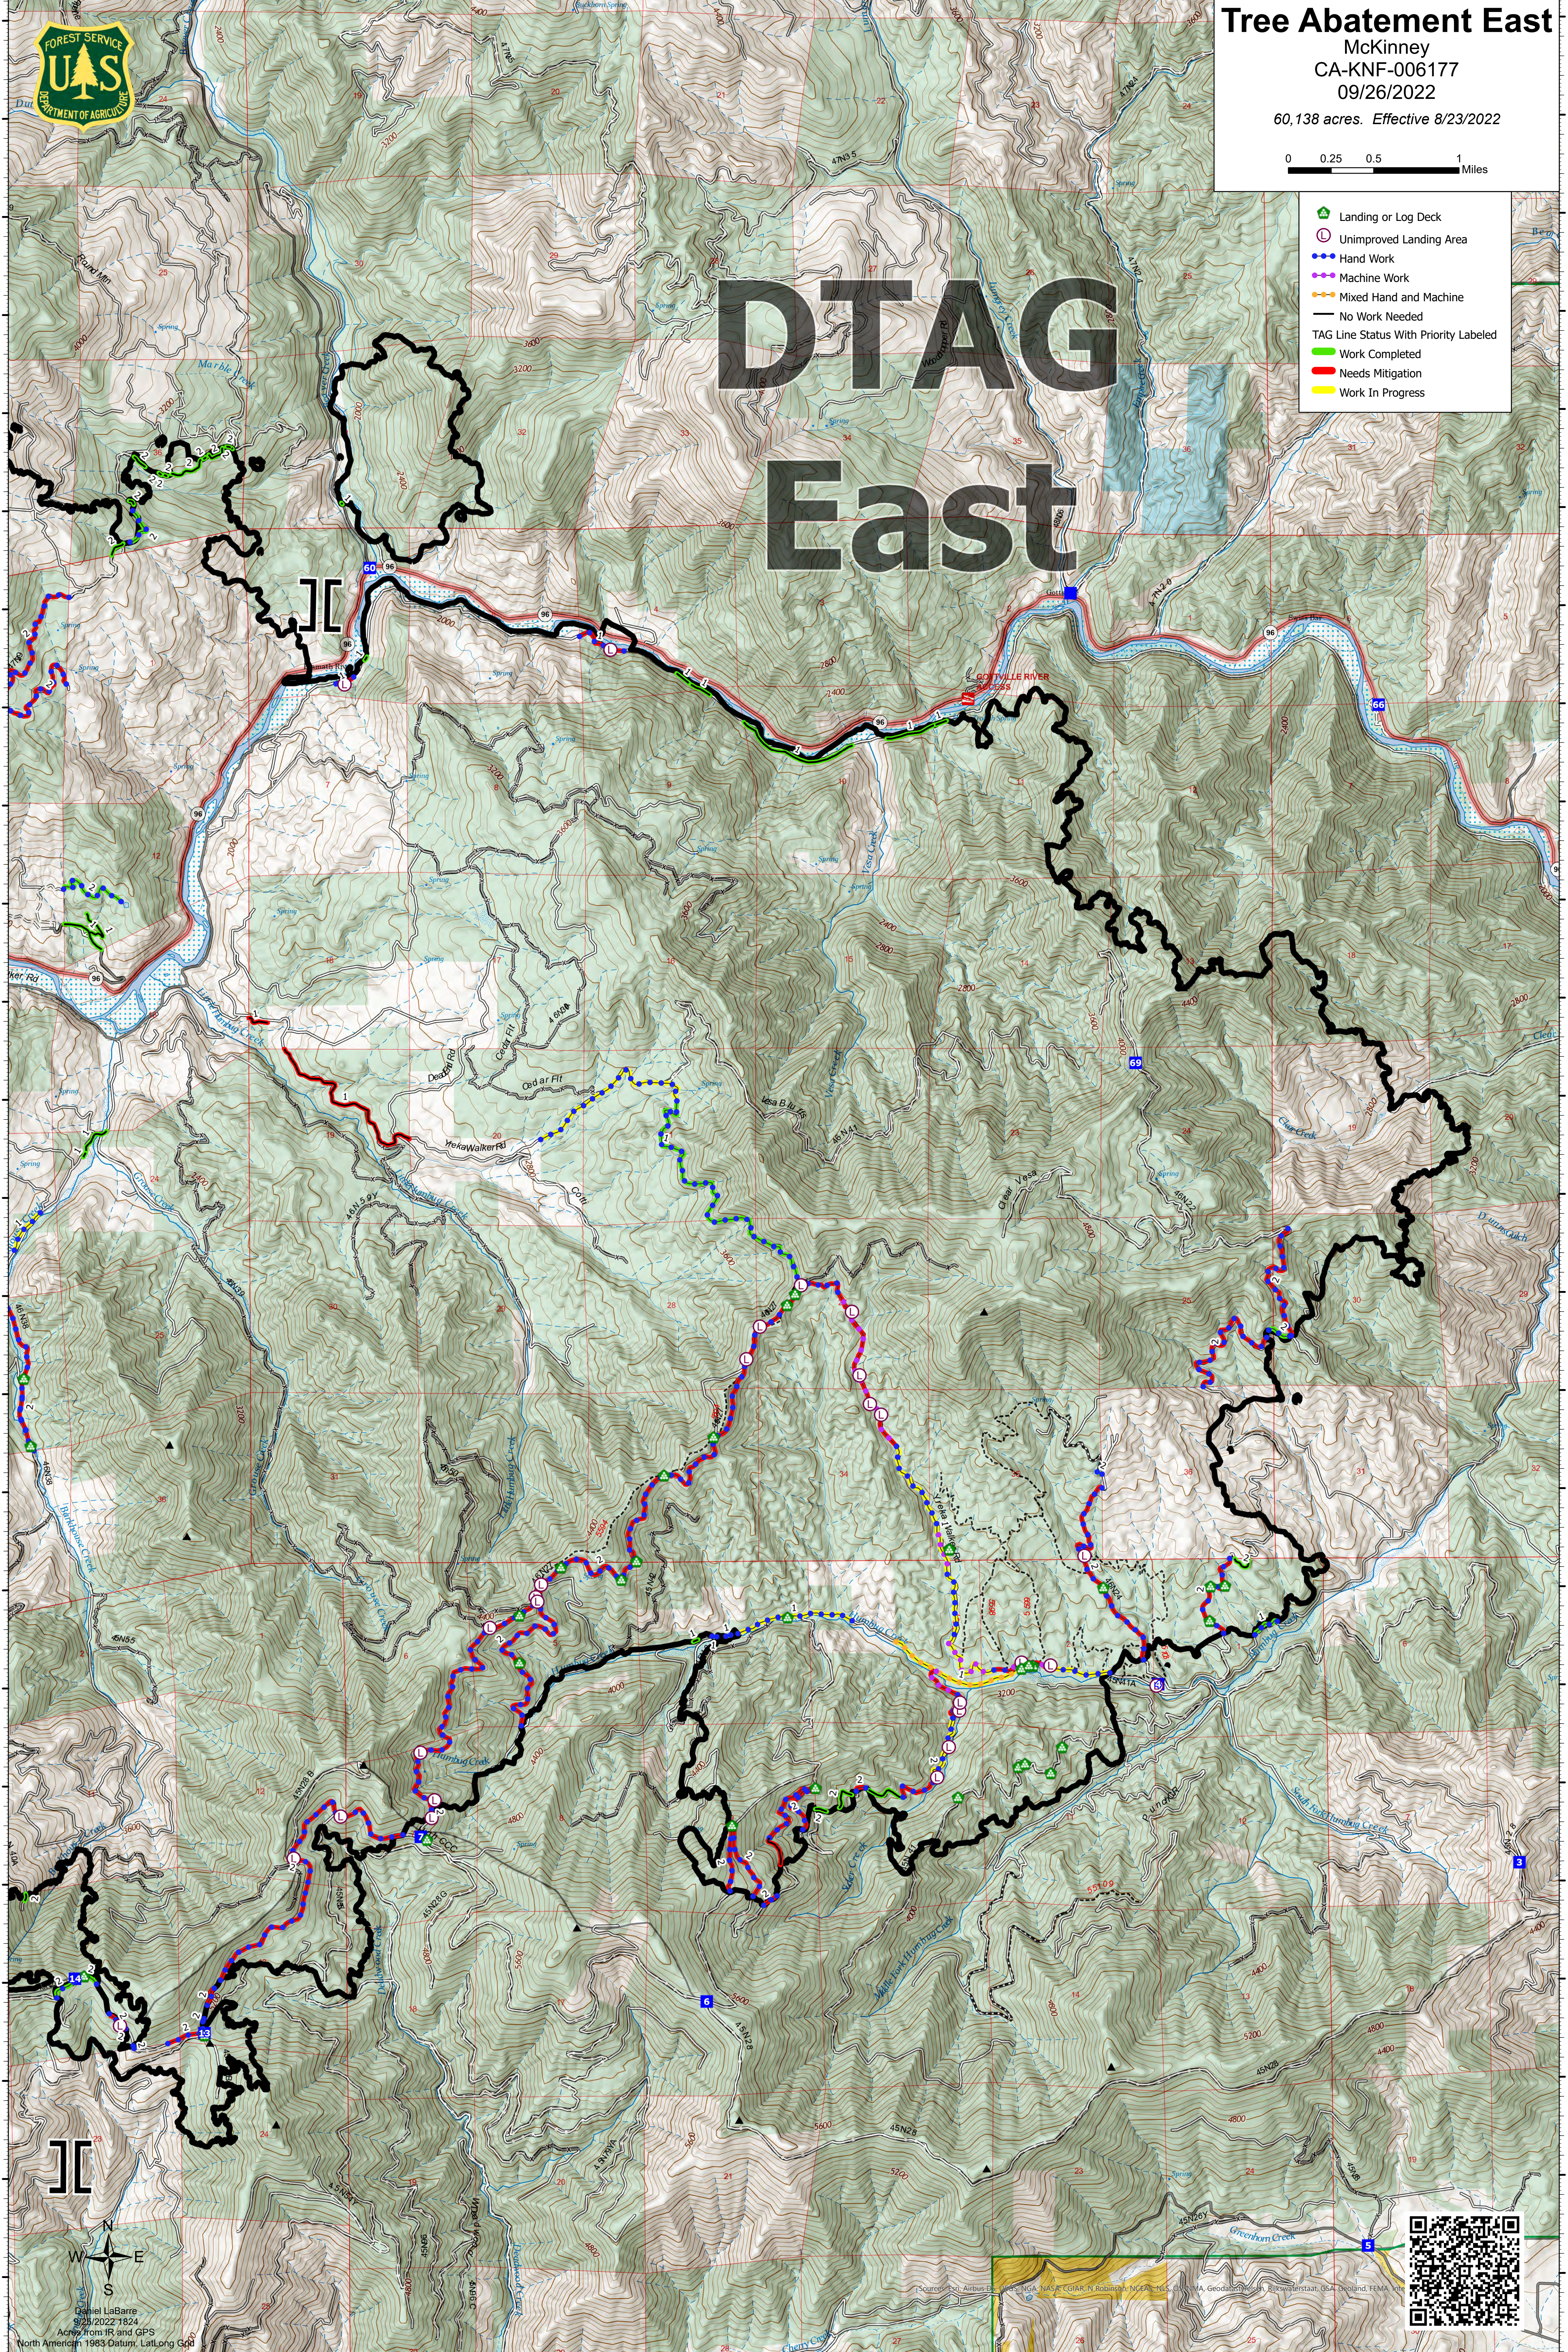

# Tree Abatement East

McKinney  
CA-KNF-006177  
09/26/2022  
60,138 acres. Effective 8/23/2022

0 0.25 0.5 1 Miles

# DTAG East

- Landing or Log Deck
  - Unimproved Landing Area
  - Hand Work
  - Machine Work
  - Mixed Hand and Machine
  - No Work Needed
- TAG Line Status With Priority Labeled
- Work Completed
  - Needs Mitigation
  - Work In Progress

North American 1983 Datum, Lat/Long GCS