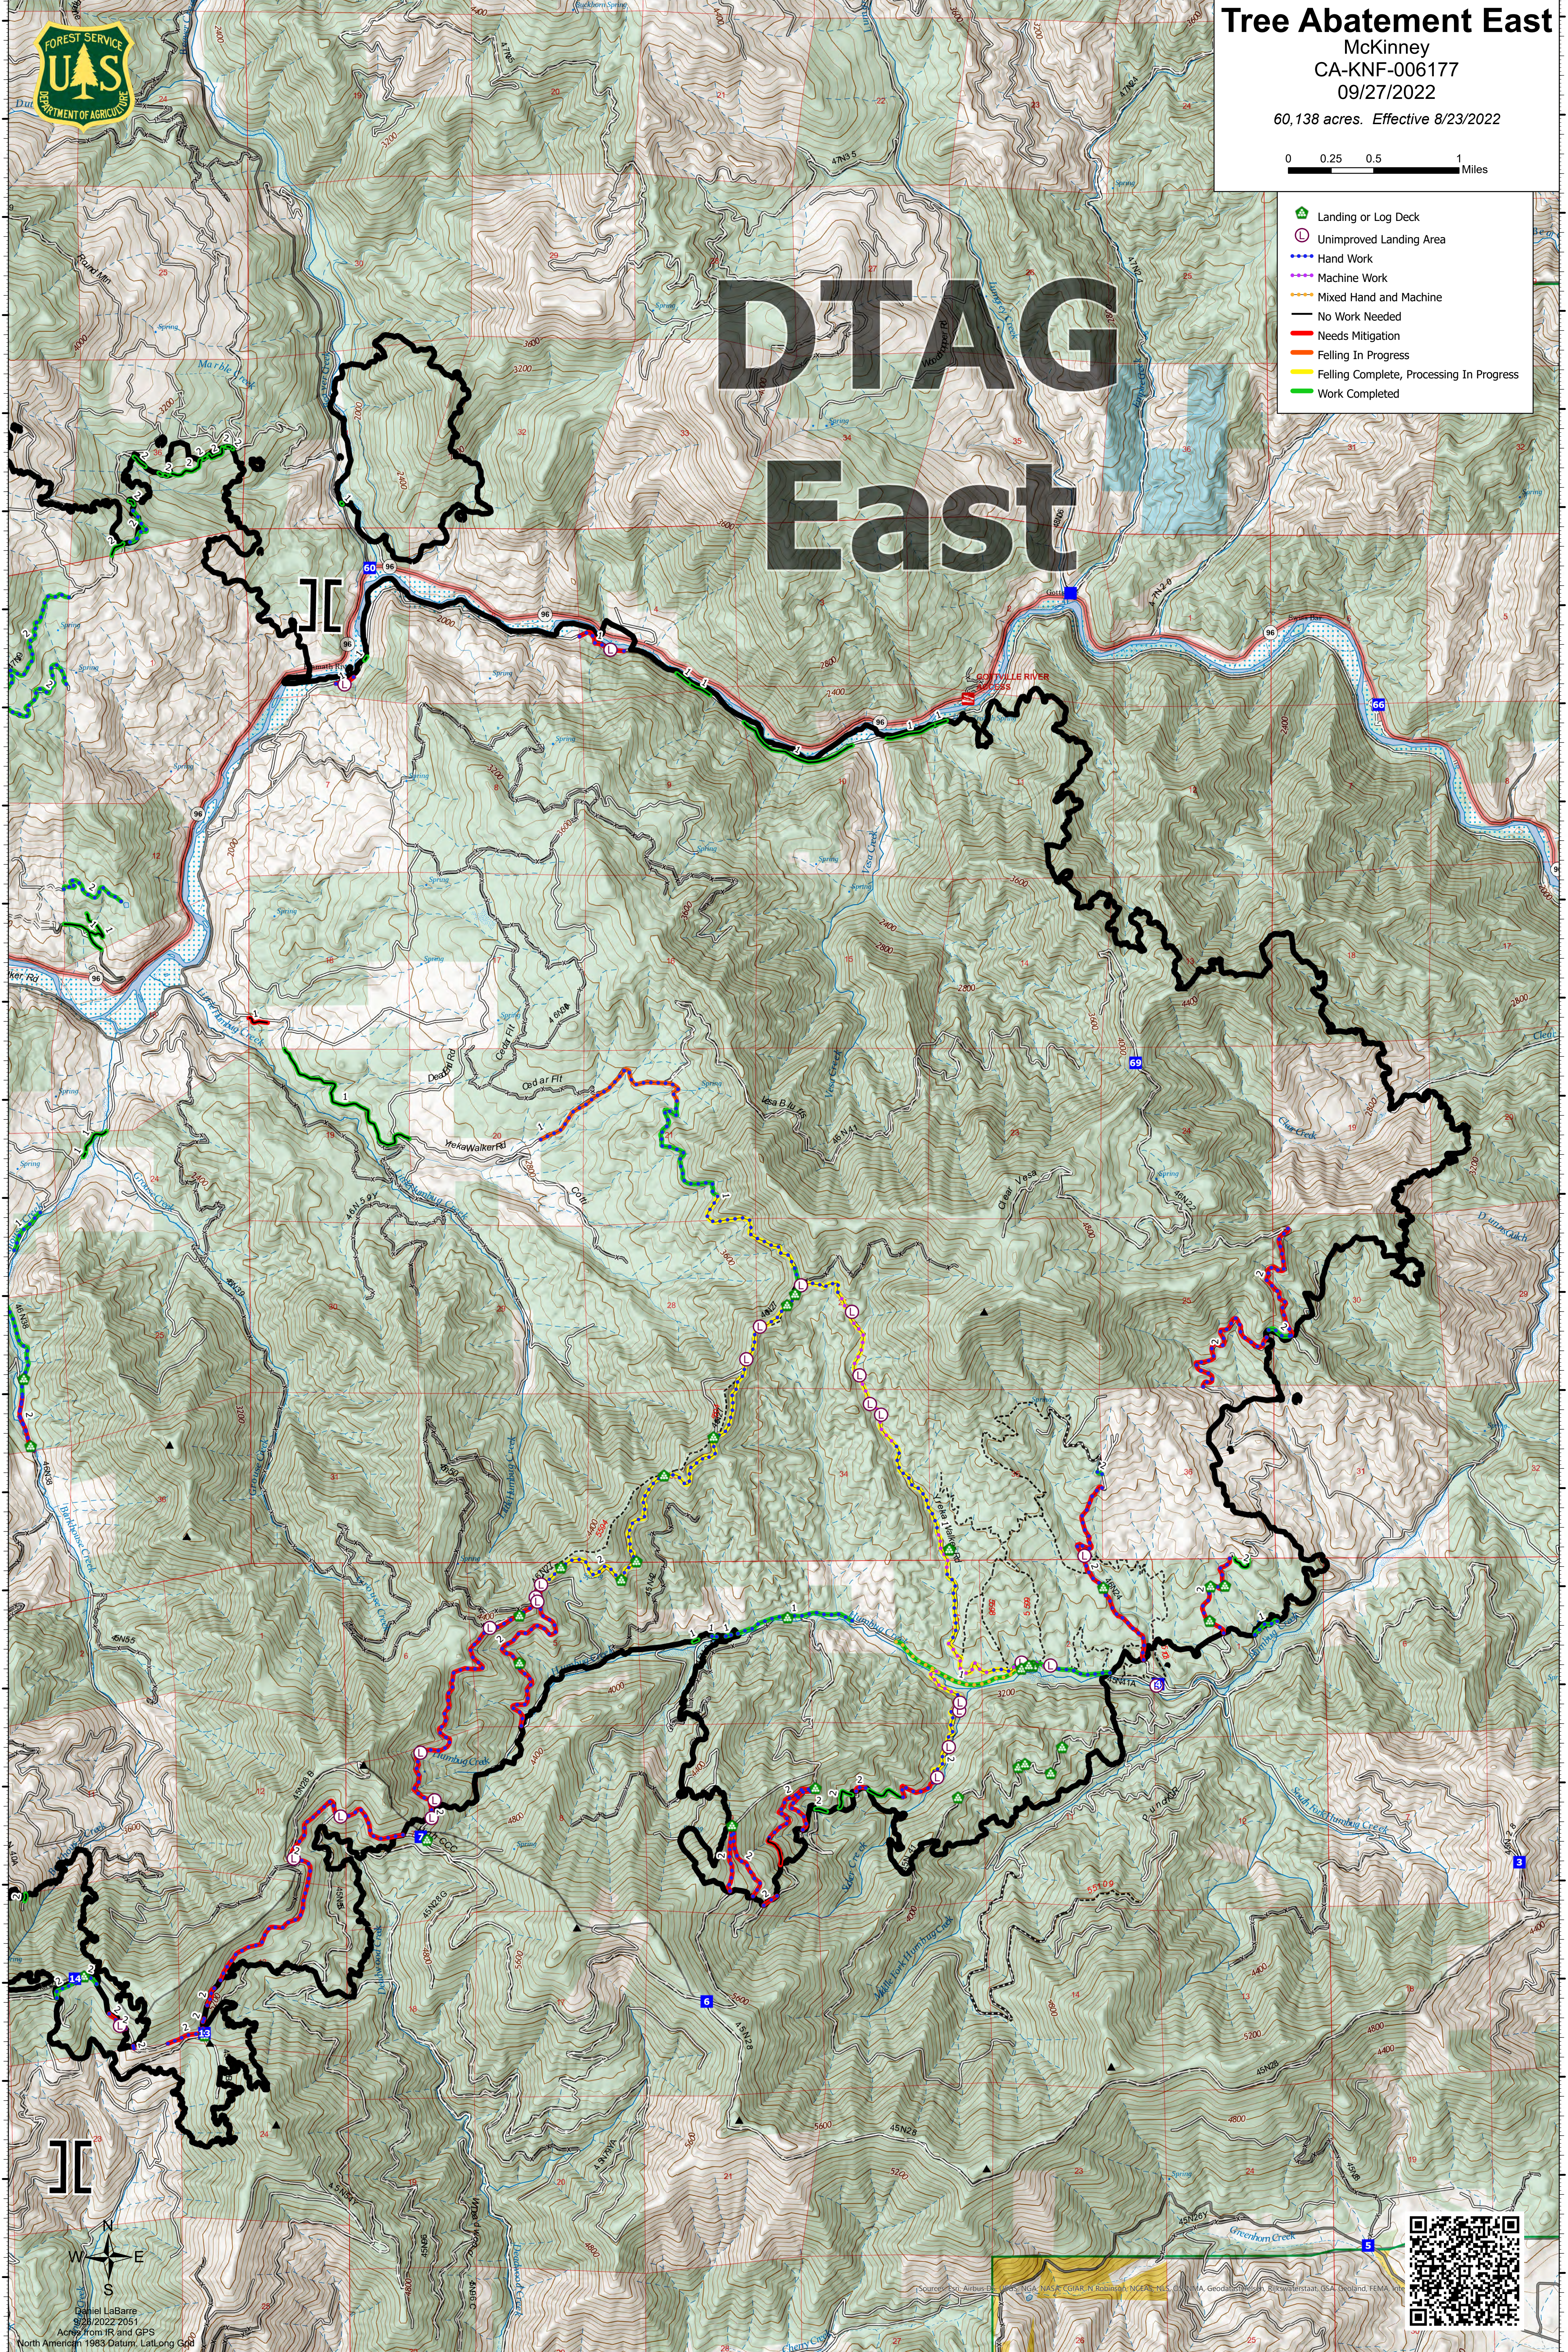

Tree Abatement East

McKinney
CA-KNF-006177
09/27/2022

60,138 acres. Effective 8/23/2022

- Landing or Log Deck
- Unimproved Landing Area
- Hand Work
- Machine Work
- Mixed Hand and Machine
- No Work Needed
- Needs Mitigation
- Felling In Progress
- Felling Complete, Processing In Progress
- Work Completed

DTAG East

Copyright © 2022
9/28/2022 2:05:11
Acres from IR and GPS
North American 1983 Datum, Lat/Long GCS