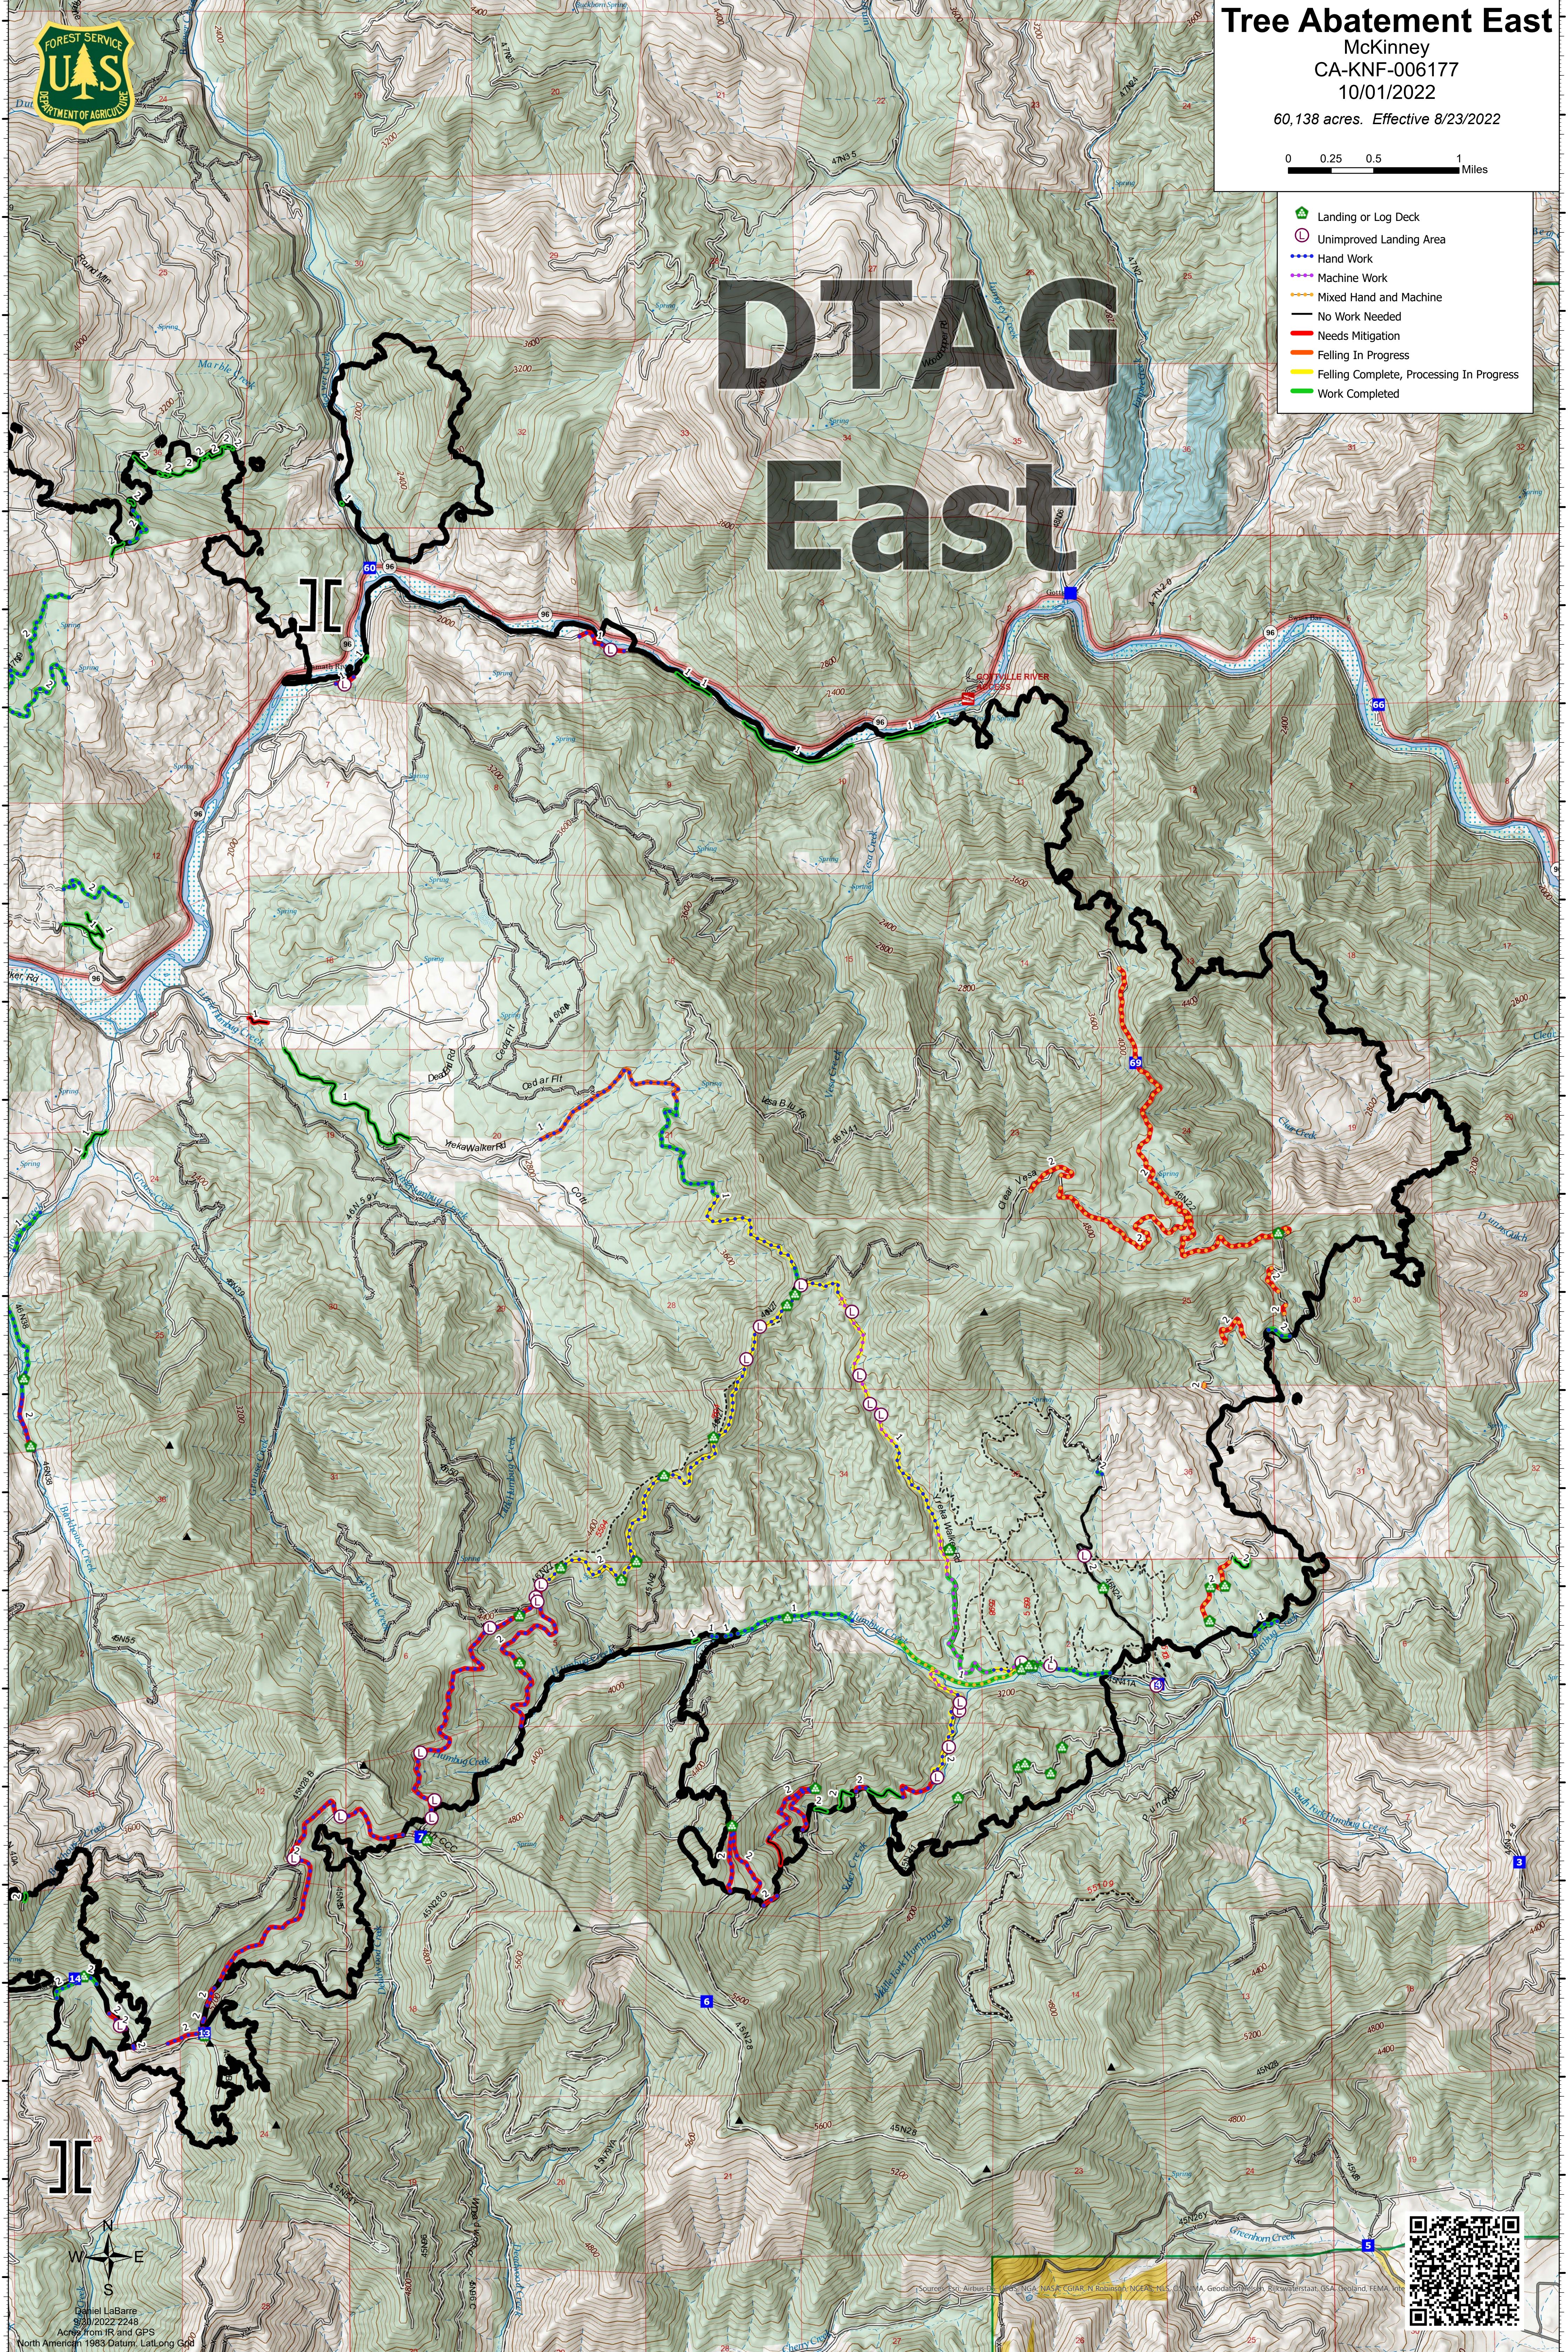

Tree Abatement East

McKinney
CA-KNF-006177
10/01/2022

60,138 acres. Effective 8/23/2022

- Landing or Log Deck
- Unimproved Landing Area
- Hand Work
- Machine Work
- Mixed Hand and Machine
- No Work Needed
- Needs Mitigation
- Felling In Progress
- Felling Complete, Processing In Progress
- Work Completed

DTAG East

© Daniel LaBarre
9/30/2022 2248
Acres from IR and GPS
North American 1983 Datum, Lat/Long GCS