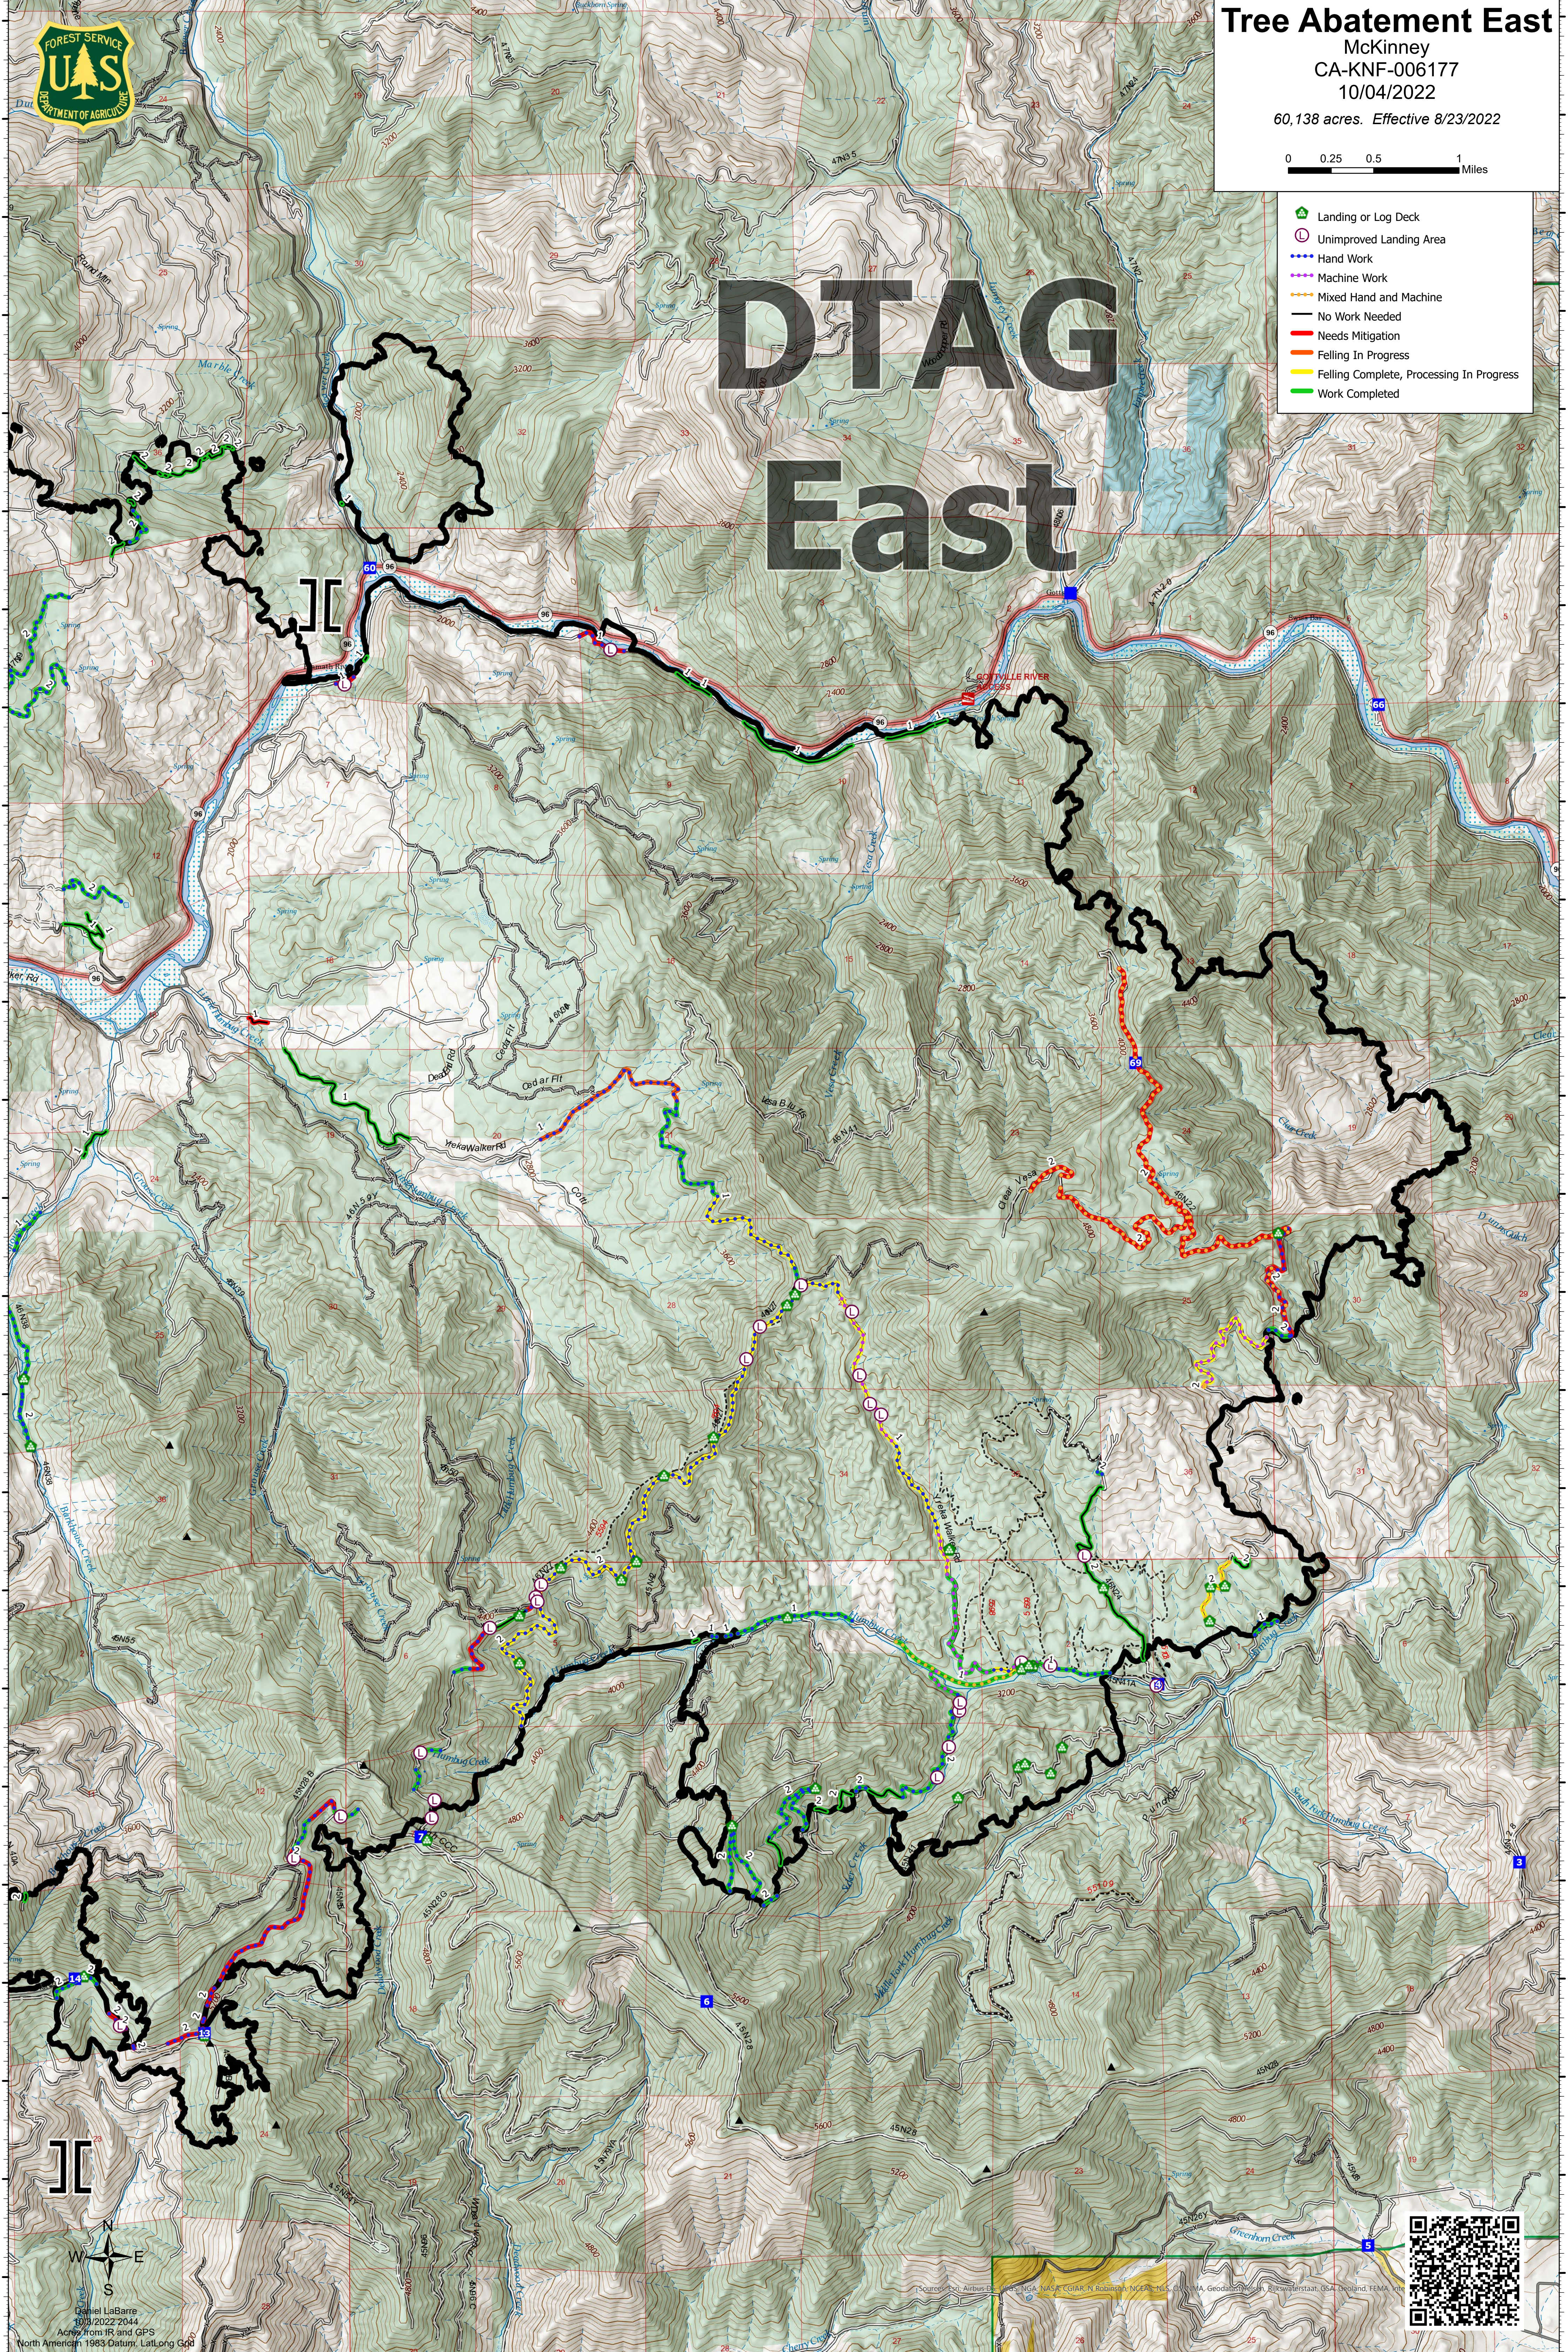

Tree Abatement East

McKinney

CA-KNF-006177

10/04/2022

60,138 acres. Effective 8/23/2022

- Landing or Log Deck
- Unimproved Landing Area
- Hand Work
- Machine Work
- Mixed Hand and Machine
- No Work Needed
- Needs Mitigation
- Felling In Progress
- Felling Complete, Processing In Progress
- Work Completed

DTAG East

© Daniel LaBarre
10/13/2022 2:44
Acres from IR and GPS
North American 1983 Datum, Lat/Long GCS

Source: Esri, Airbus, GeoEye, IGN, CNR, N. Robinson, NGA, NLS, NIMA, Geodetic Survey, S. Waterman, USA, Terracon, FEMA, etc.