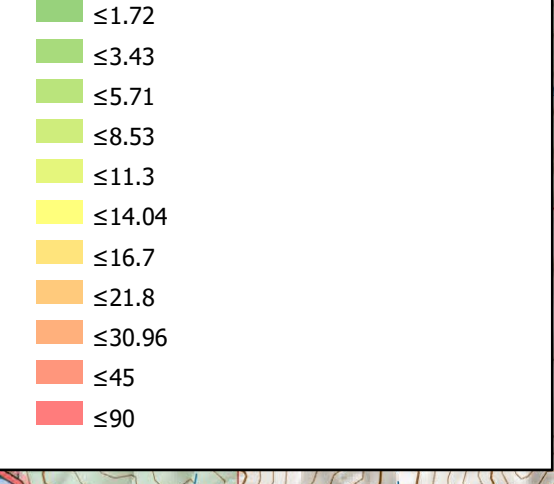

# TAG w/Slope East

McKinney  
CA-KNF-006177  
10/03/2022

60,138 acres. Effective 8/23/2022

# DTAG East

- Landing or Log Deck
- Unimproved Landing Area
- TAG Line Status With Priority Labeled
- Needs Mitigation
- Felling In Progress
- Felling Complete, Processing In Progress
- Work Completed
- || Branch Break
- Drop Point
- TAG Lines
- Hand Work
- Machine Work
- Mixed Hand and Machine
- No Work Needed
- TAG Line Status With Priority Labeled
- Needs Mitigation
- Felling In Progress
- Felling Complete, Processing In Progress
- Work Completed