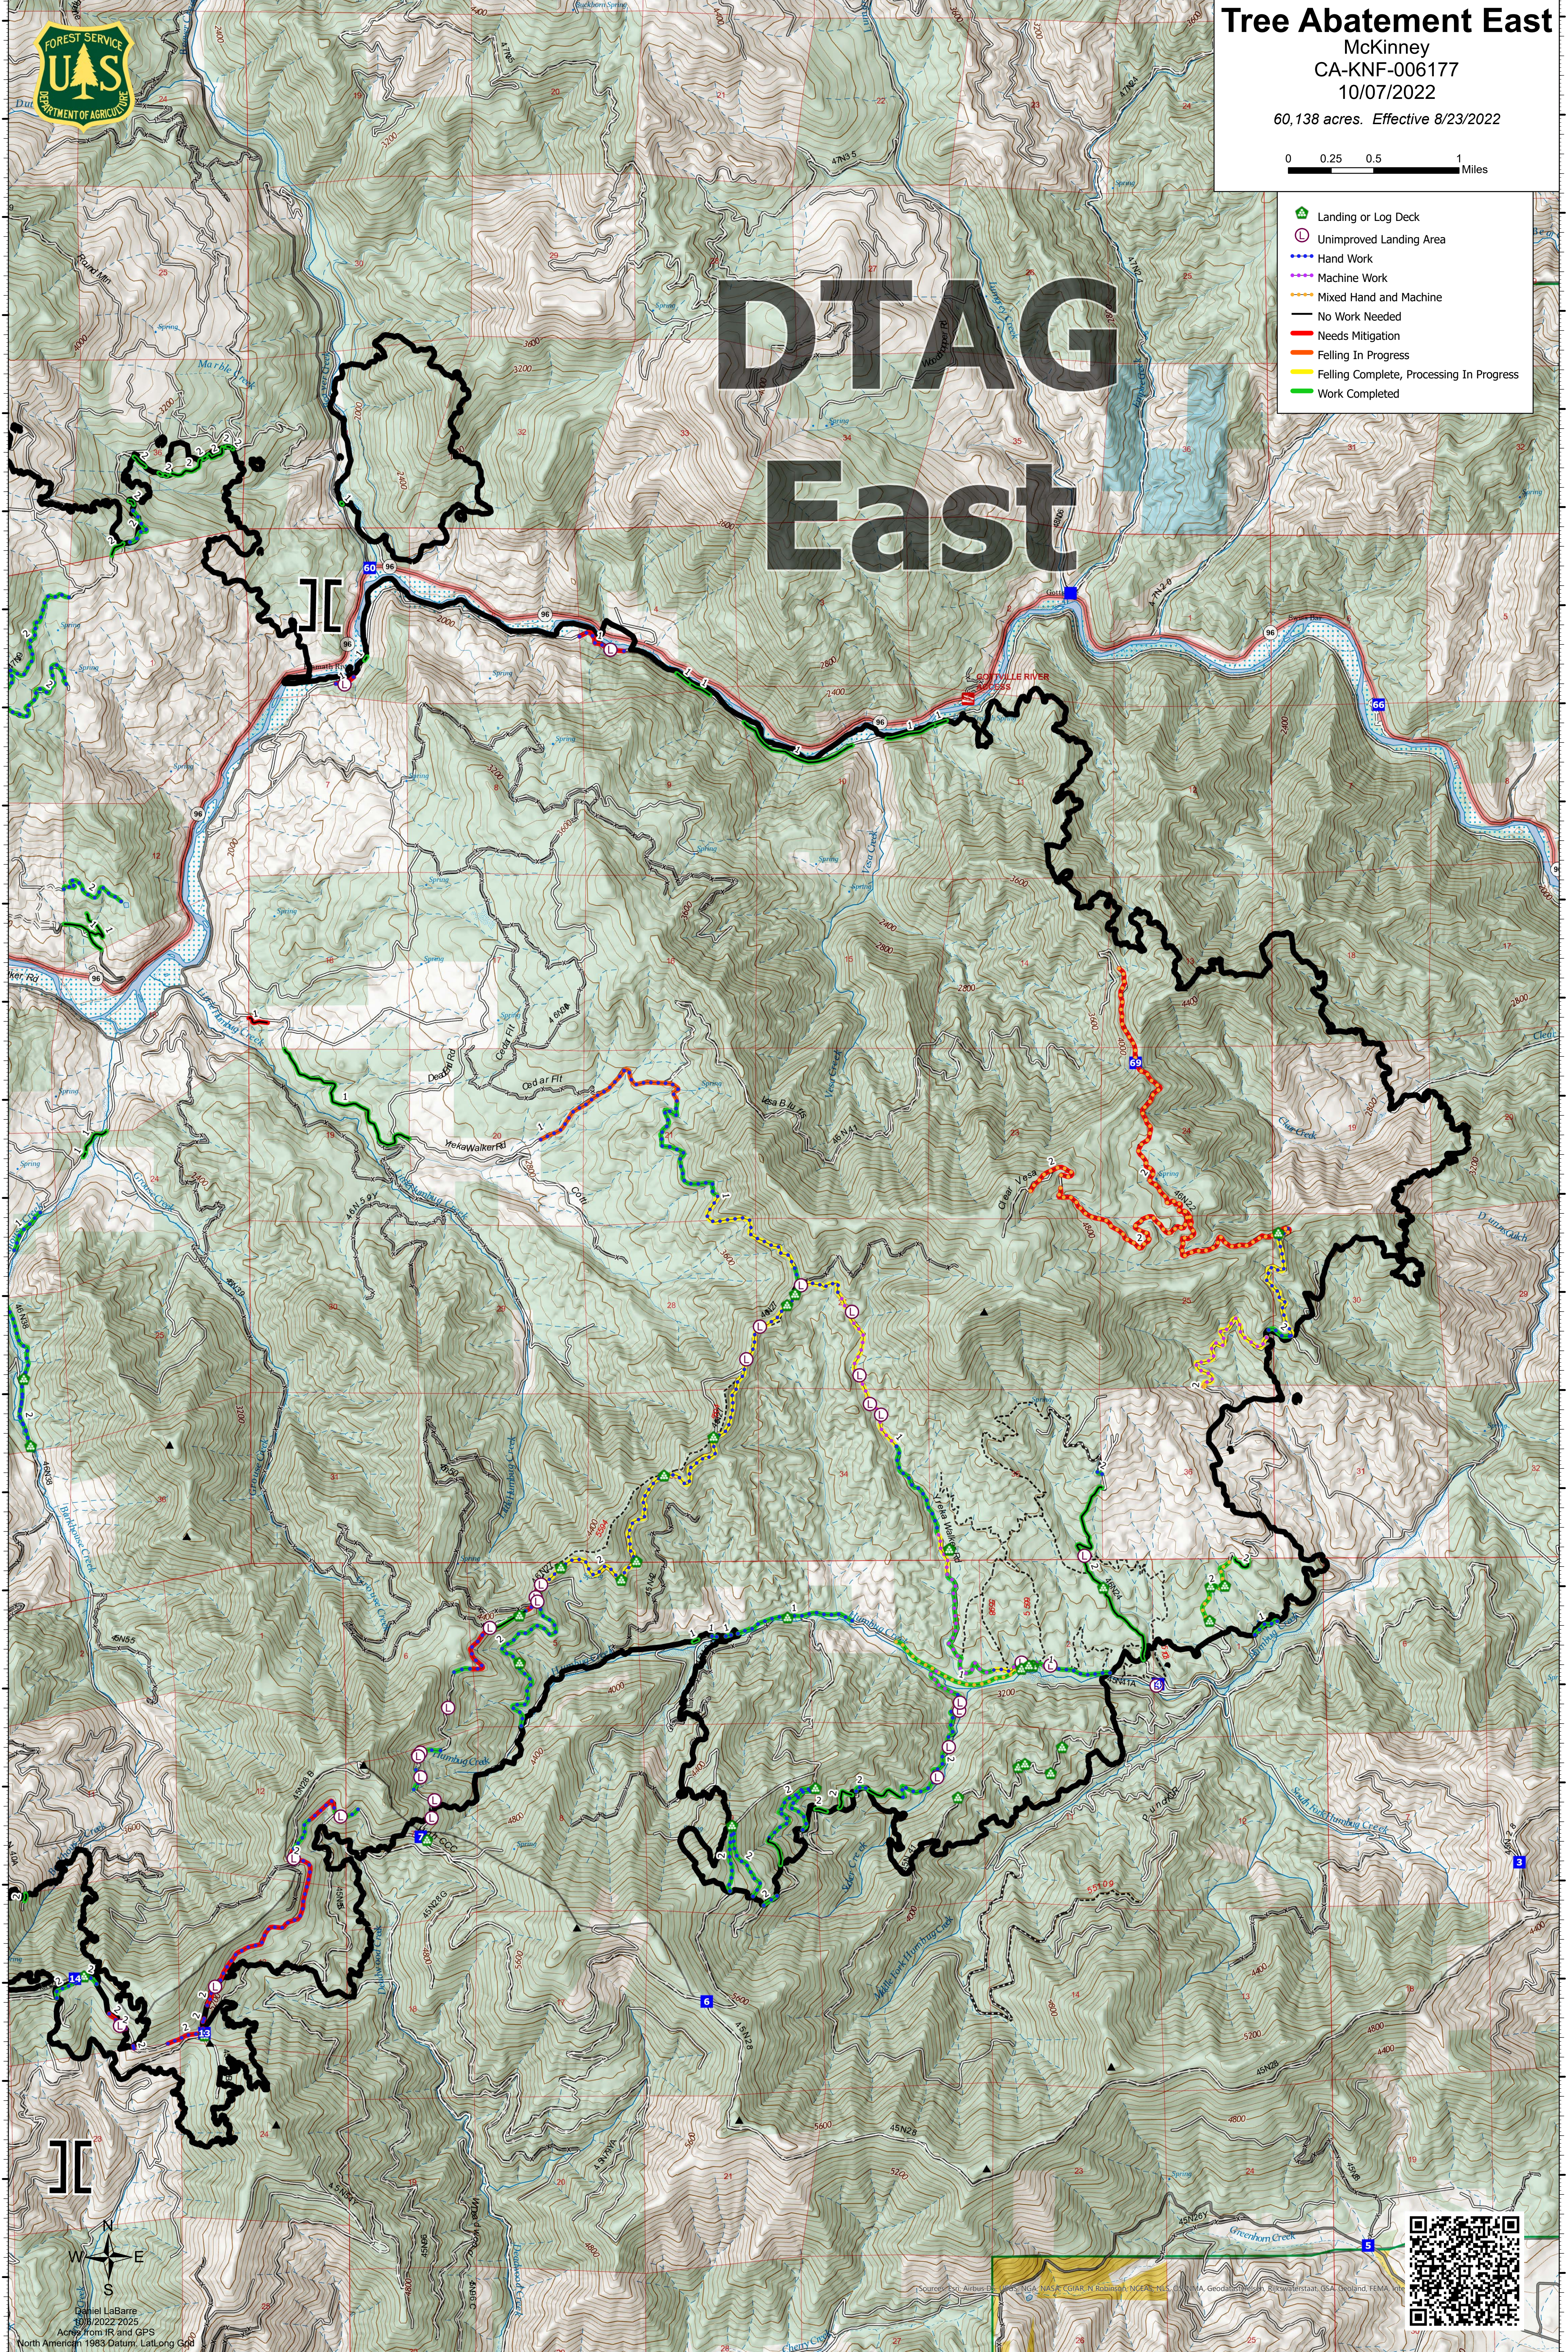

# Tree Abatement East

McKinney  
CA-KNF-006177  
10/07/2022

60,138 acres. Effective 8/23/2022

- Landing or Log Deck
- Unimproved Landing Area
- Hand Work
- Machine Work
- Mixed Hand and Machine
- No Work Needed
- Needs Mitigation
- Felling In Progress
- Felling Complete, Processing In Progress
- Work Completed

# DTAG East

© Daniel LaBarre  
10/18/2022-2025  
Acres from IR and GPS  
North American 1983 Datum, Lat/Long GCS