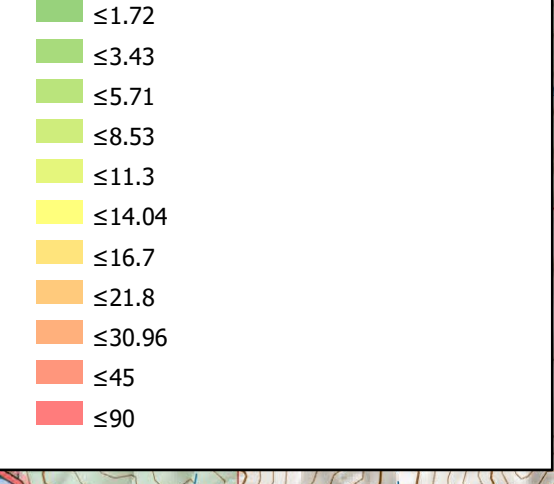

TAG w/Slope East

McKinney
CA-KNF-006177
10/03/2022

60,138 acres. Effective 8/23/2022

DTAG East

- Landing or Log Deck
- Unimproved Landing Area
- TAG Line Status With Priority Labeled
- Needs Mitigation
- Felling In Progress
- Felling Complete, Processing In Progress
- Work Completed
- Branch Break
- Drop Point
- TAG Lines
- Hand Work
- Machine Work
- Mixed Hand and Machine
- No Work Needed
- TAG Line Status With Priority Labeled
- Needs Mitigation
- Felling In Progress
- Felling Complete, Processing In Progress
- Work Completed

Daniel LaBarre
10/6/2022 2038
Acres from IR and GPS
North American 1983 Datum, Lat/Long Grid