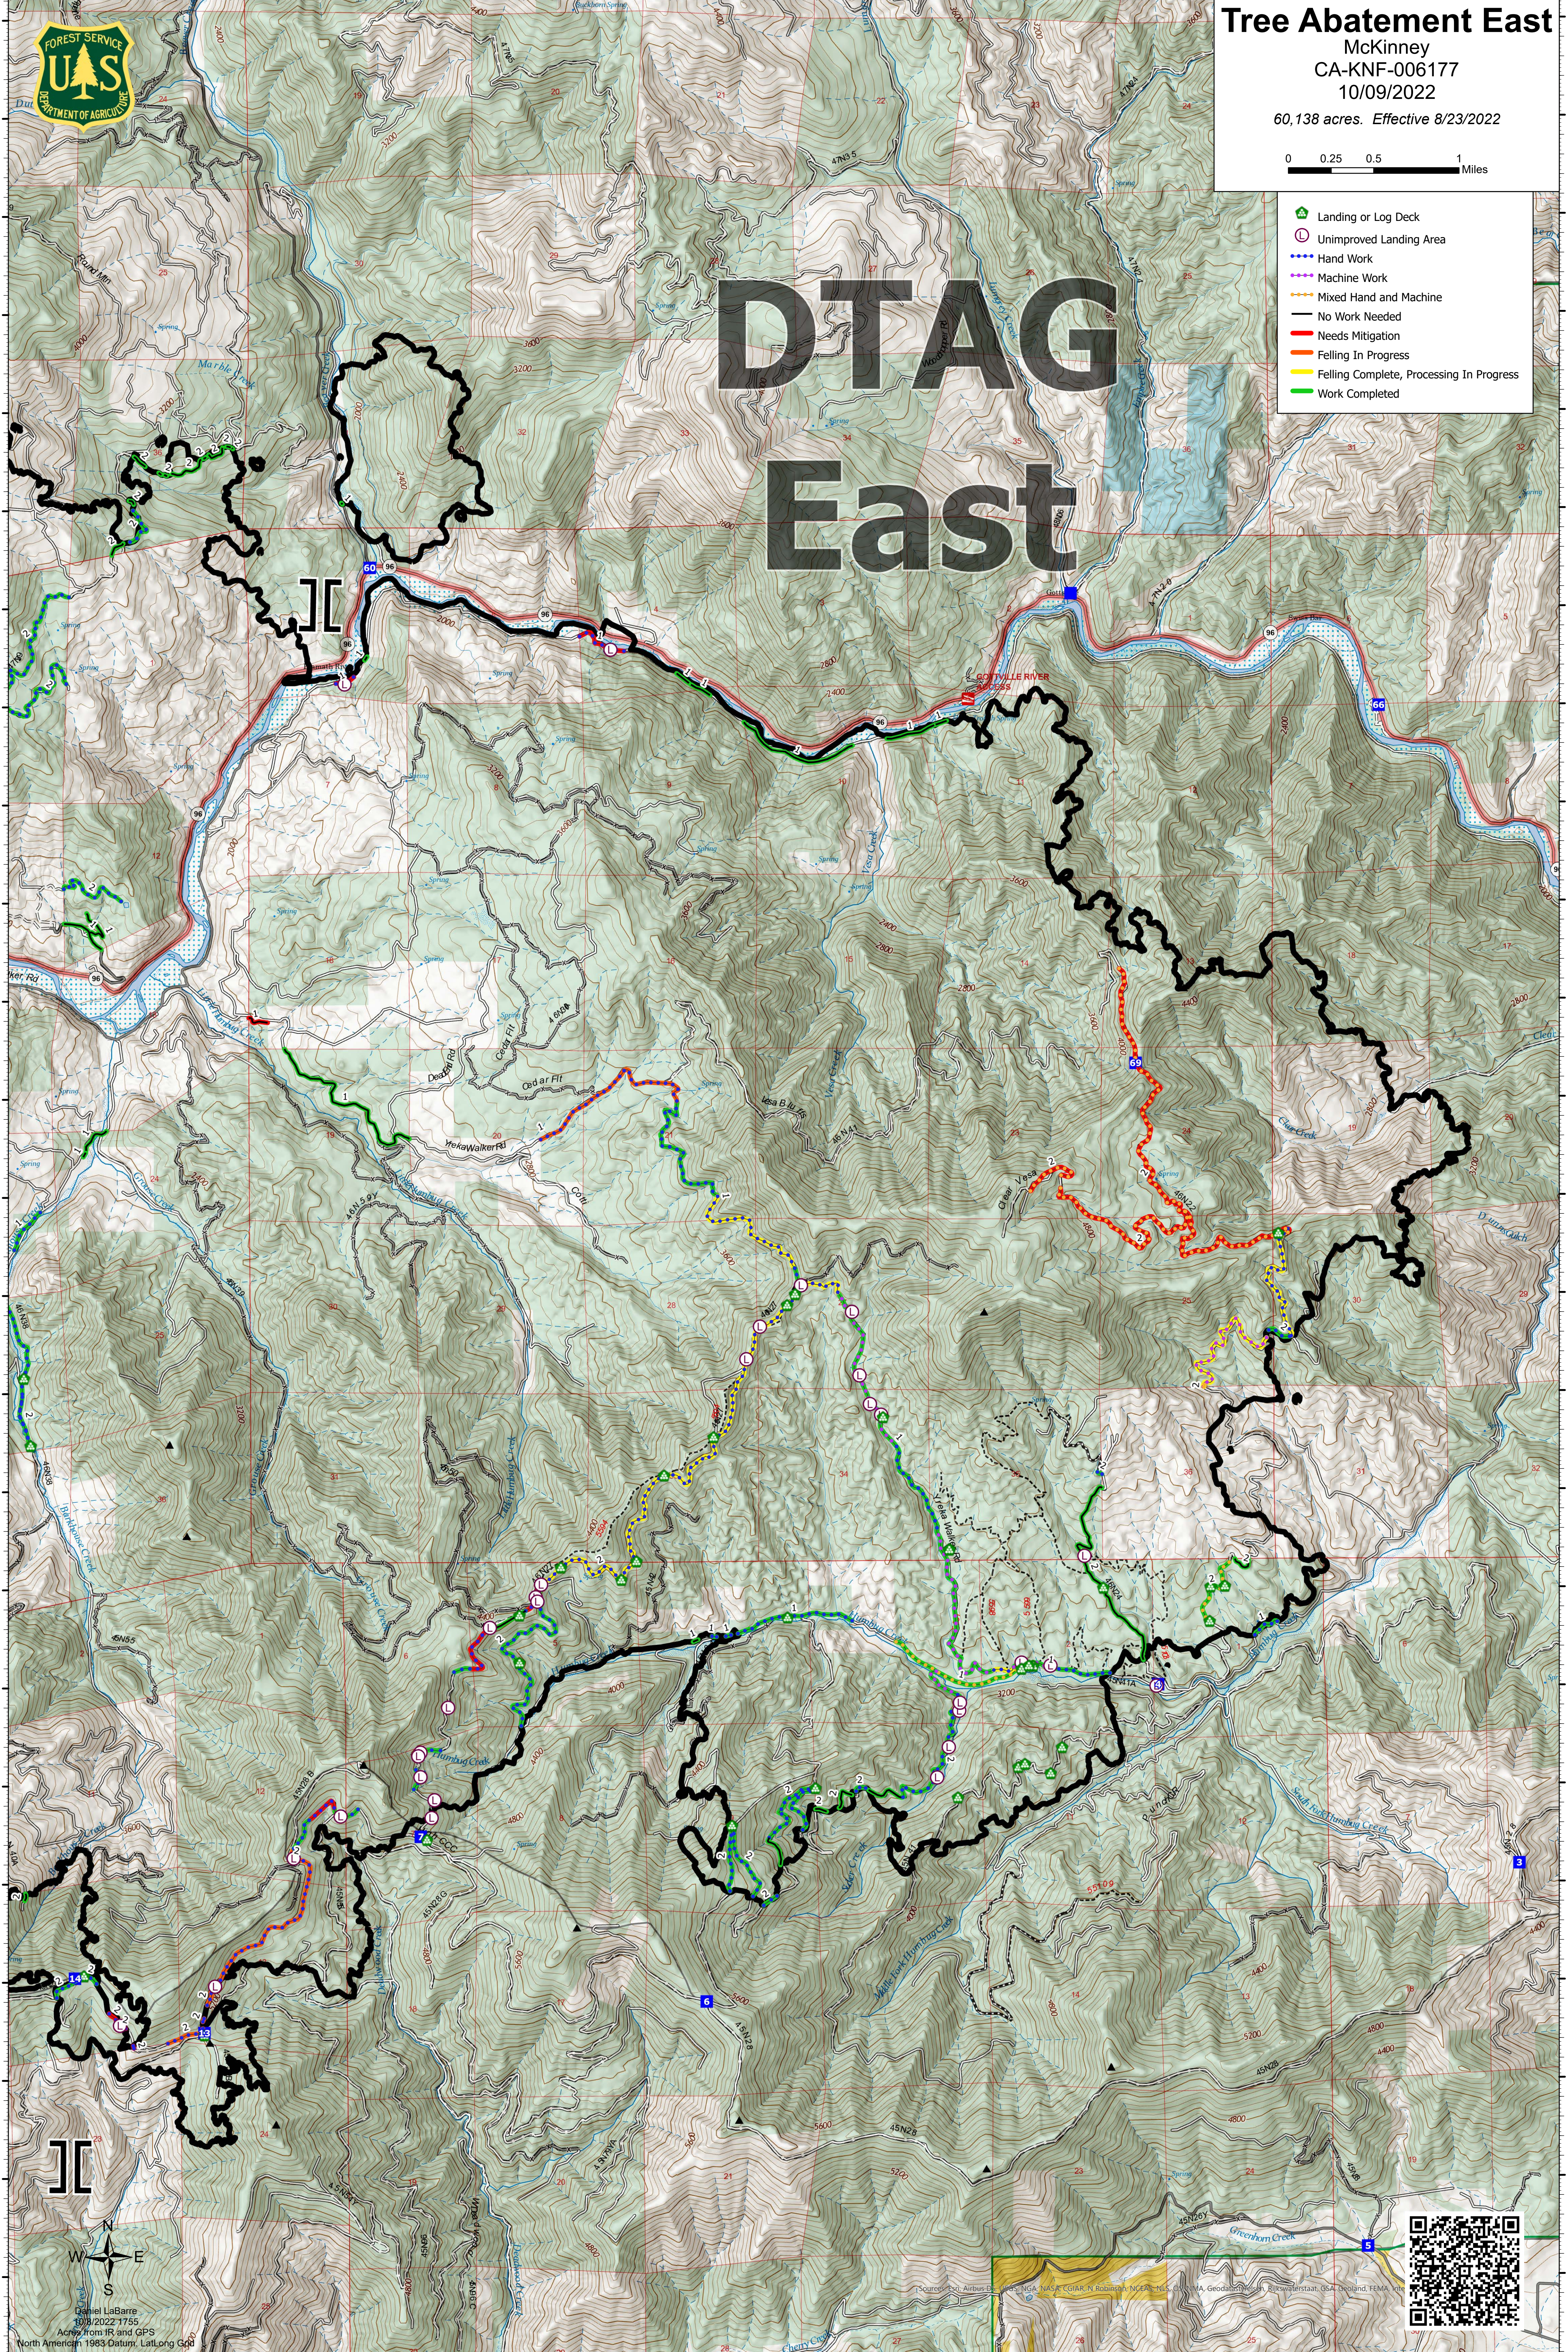

Tree Abatement East

McKinney
CA-KNF-006177
10/09/2022

60,138 acres. Effective 8/23/2022

- Landing or Log Deck
- Unimproved Landing Area
- Hand Work
- Machine Work
- Mixed Hand and Machine
- No Work Needed
- Needs Mitigation
- Felling In Progress
- Felling Complete, Processing In Progress
- Work Completed

DTAG East

Geoffrey LaBarre
10/18/2022 17:55
Acres from IR and GPS
North American 1983 Datum, Lat/Long GCS