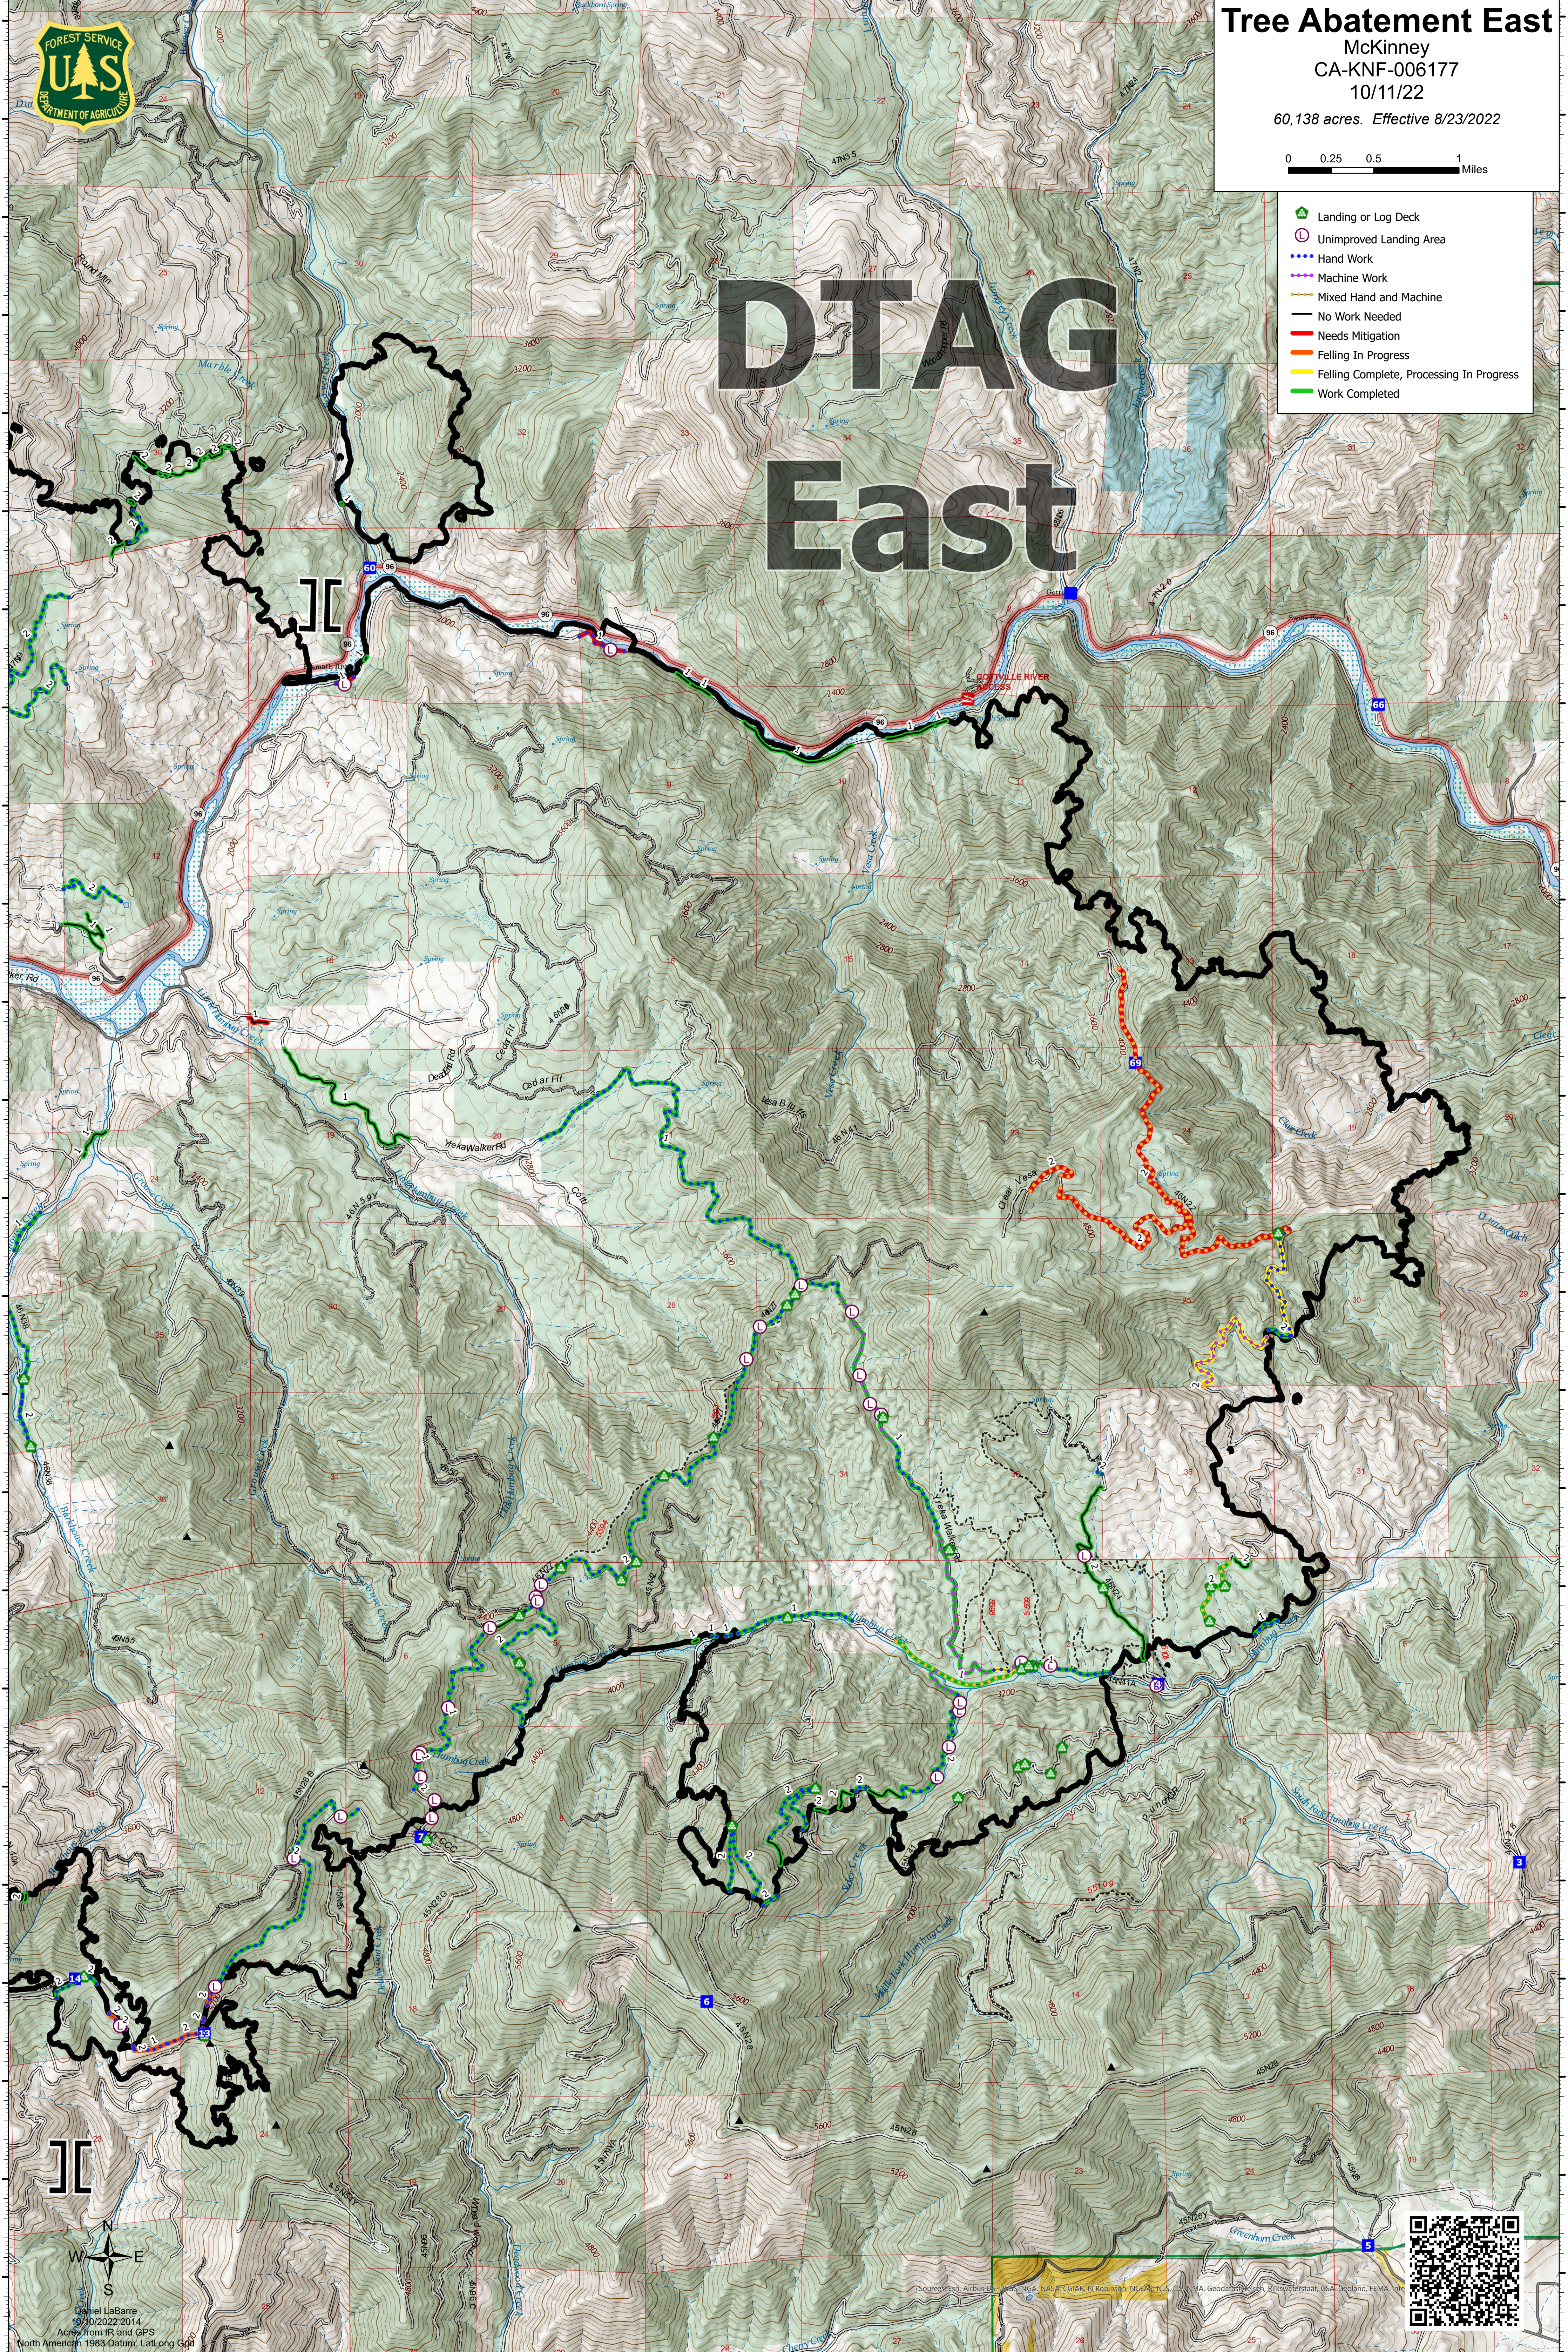

# Tree Abatement East

McKinney  
CA-KNF-006177  
10/11/22

60,138 acres. Effective 8/23/2022

- Landing or Log Deck
- Unimproved Landing Area
- Hand Work
- Machine Work
- Mixed Hand and Machine
- No Work Needed
- Needs Mitigation
- Felling In Progress
- Felling Complete, Processing In Progress
- Work Completed

# DTAG East

© Gabriel LaBarre  
10/10/2022-2014  
Acres from IR and GPS  
North American 1983 Datum, Lat/Long GCS

Source: Esri, Airbyte, GeoEye, IGN, CNR, N. Robinson, NOAA, NPS, OpenMA, Geodetic, World, Sphero, Water, USA, Zillow, FEMA, etc.