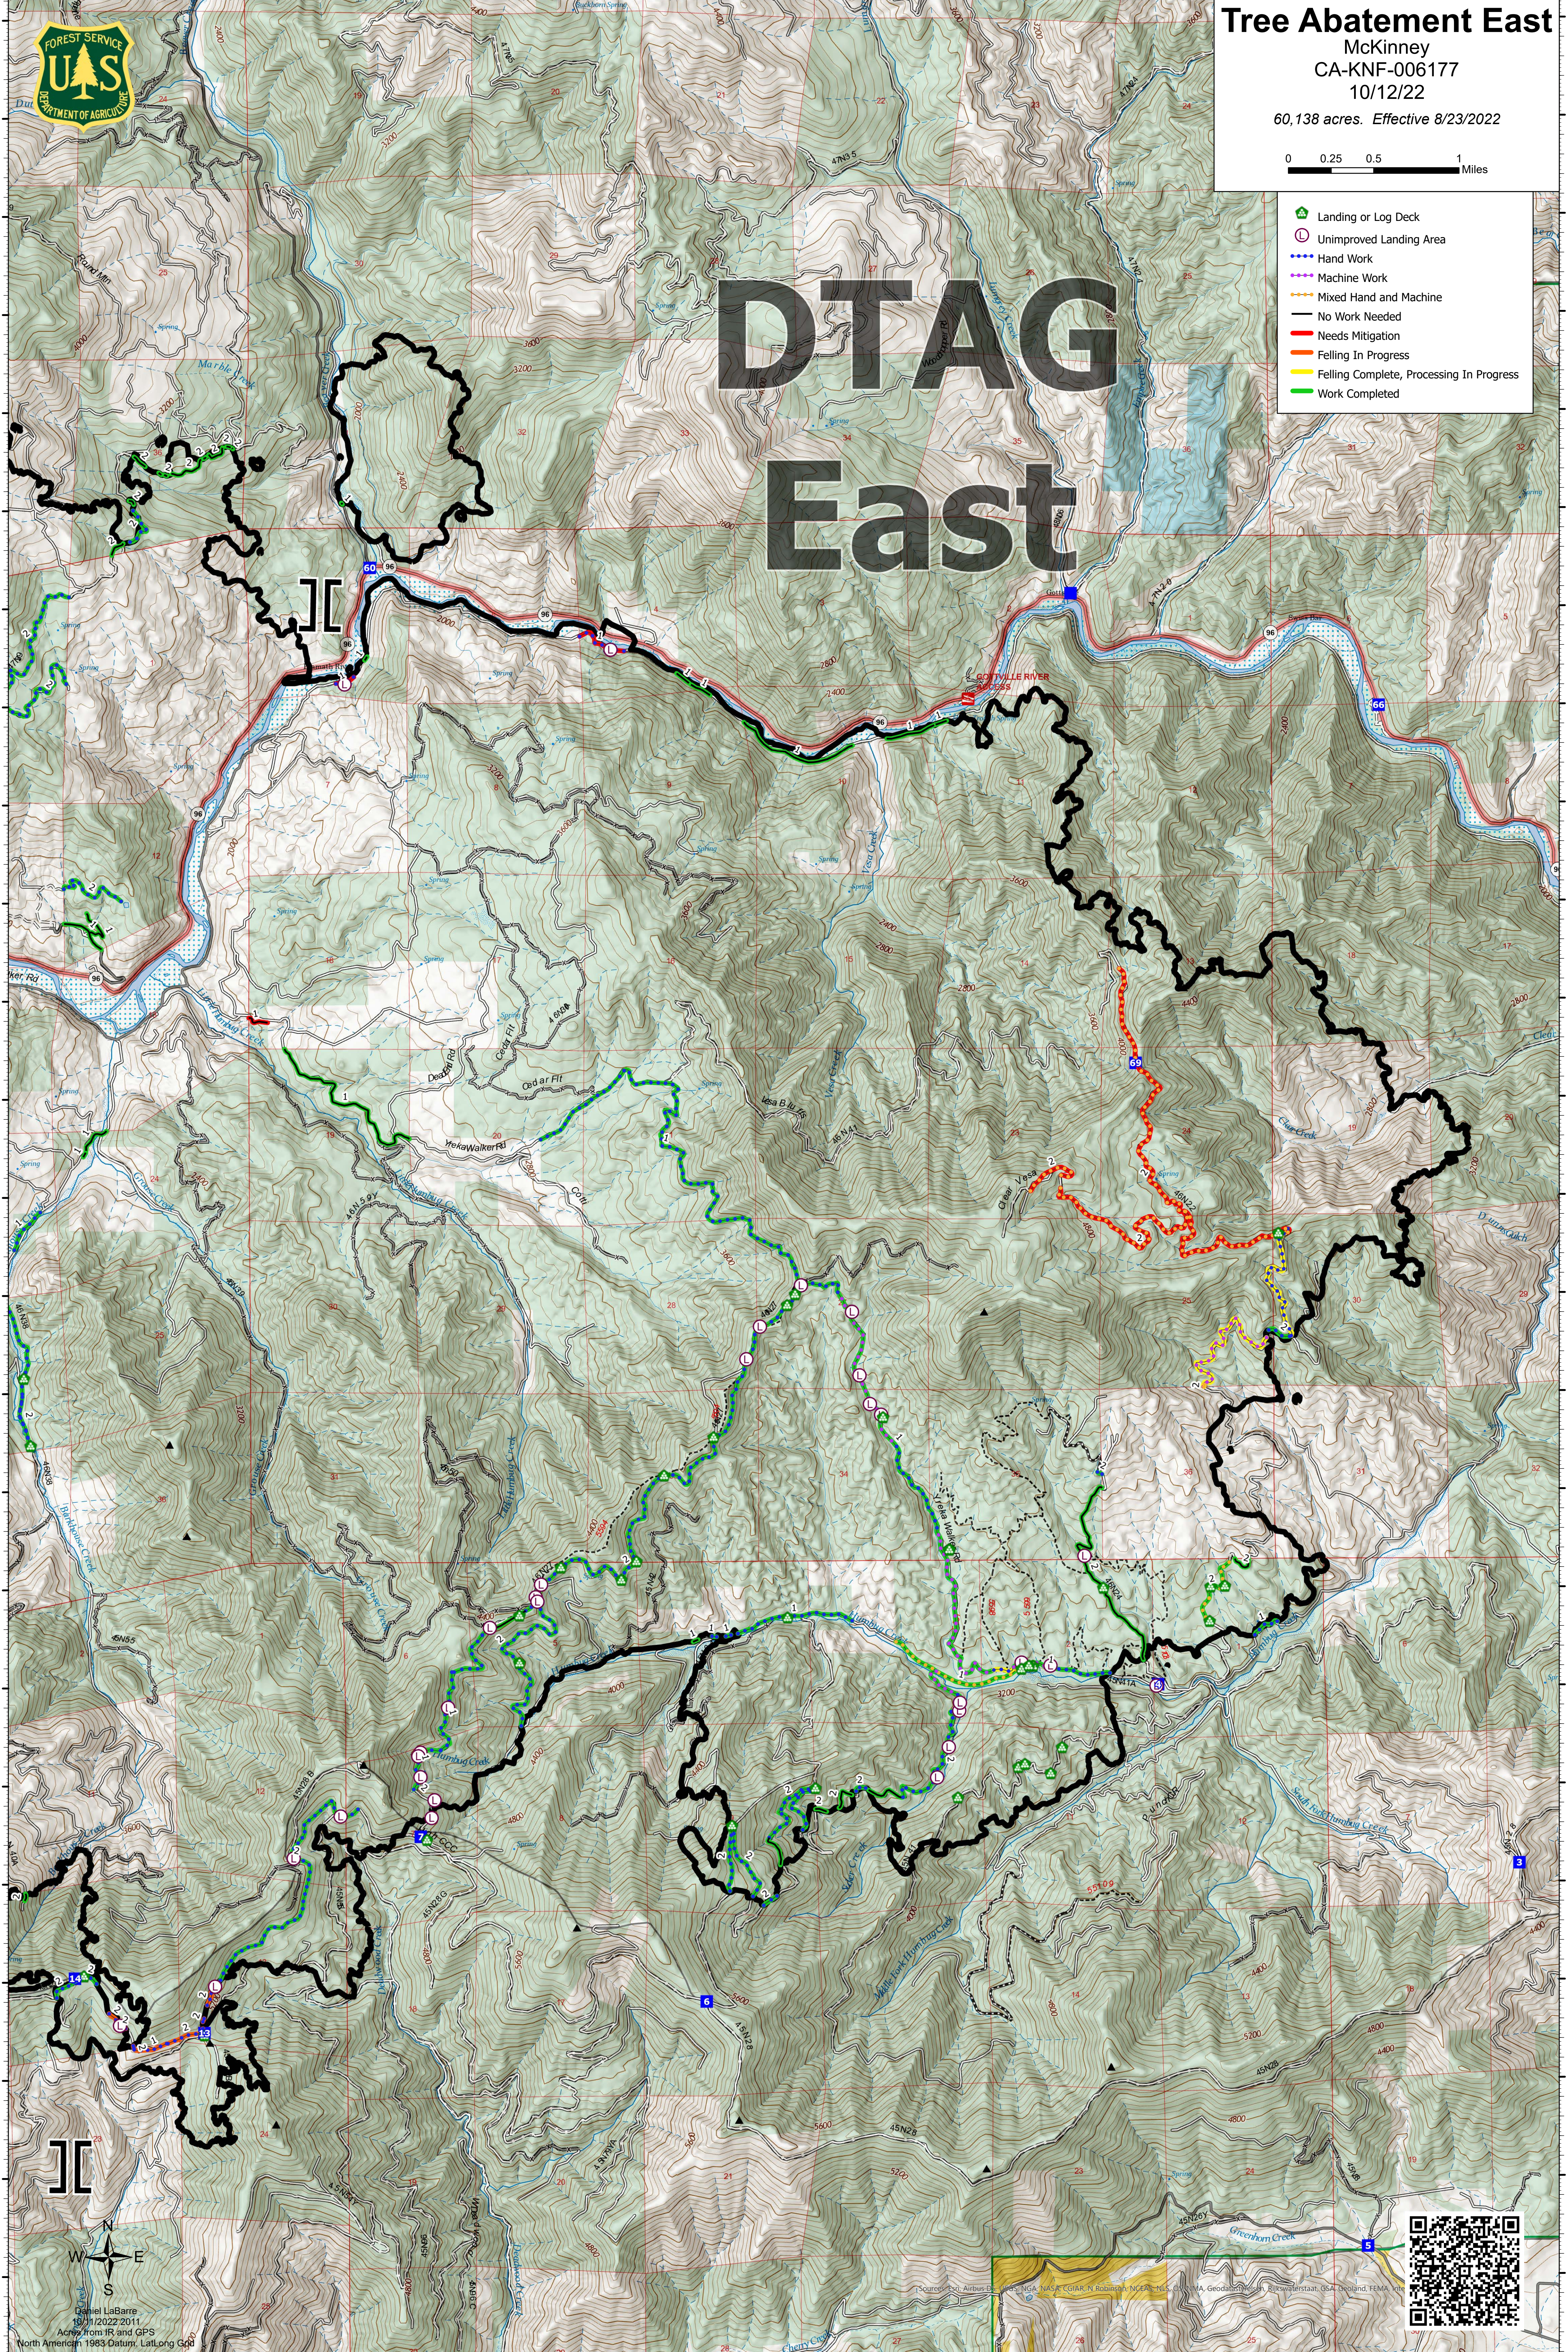

Tree Abatement East

McKinney

CA-KNF-006177

10/12/22

60,138 acres. Effective 8/23/2022

- Landing or Log Deck
- Unimproved Landing Area
- Hand Work
- Machine Work
- Mixed Hand and Machine
- No Work Needed
- Needs Mitigation
- Felling In Progress
- Felling Complete, Processing In Progress
- Work Completed

DTAG East

© Gabriel LaBarre
10/11/2022 2011
Acres from IR and GPS
North American 1983 Datum, Lat/Long GCS