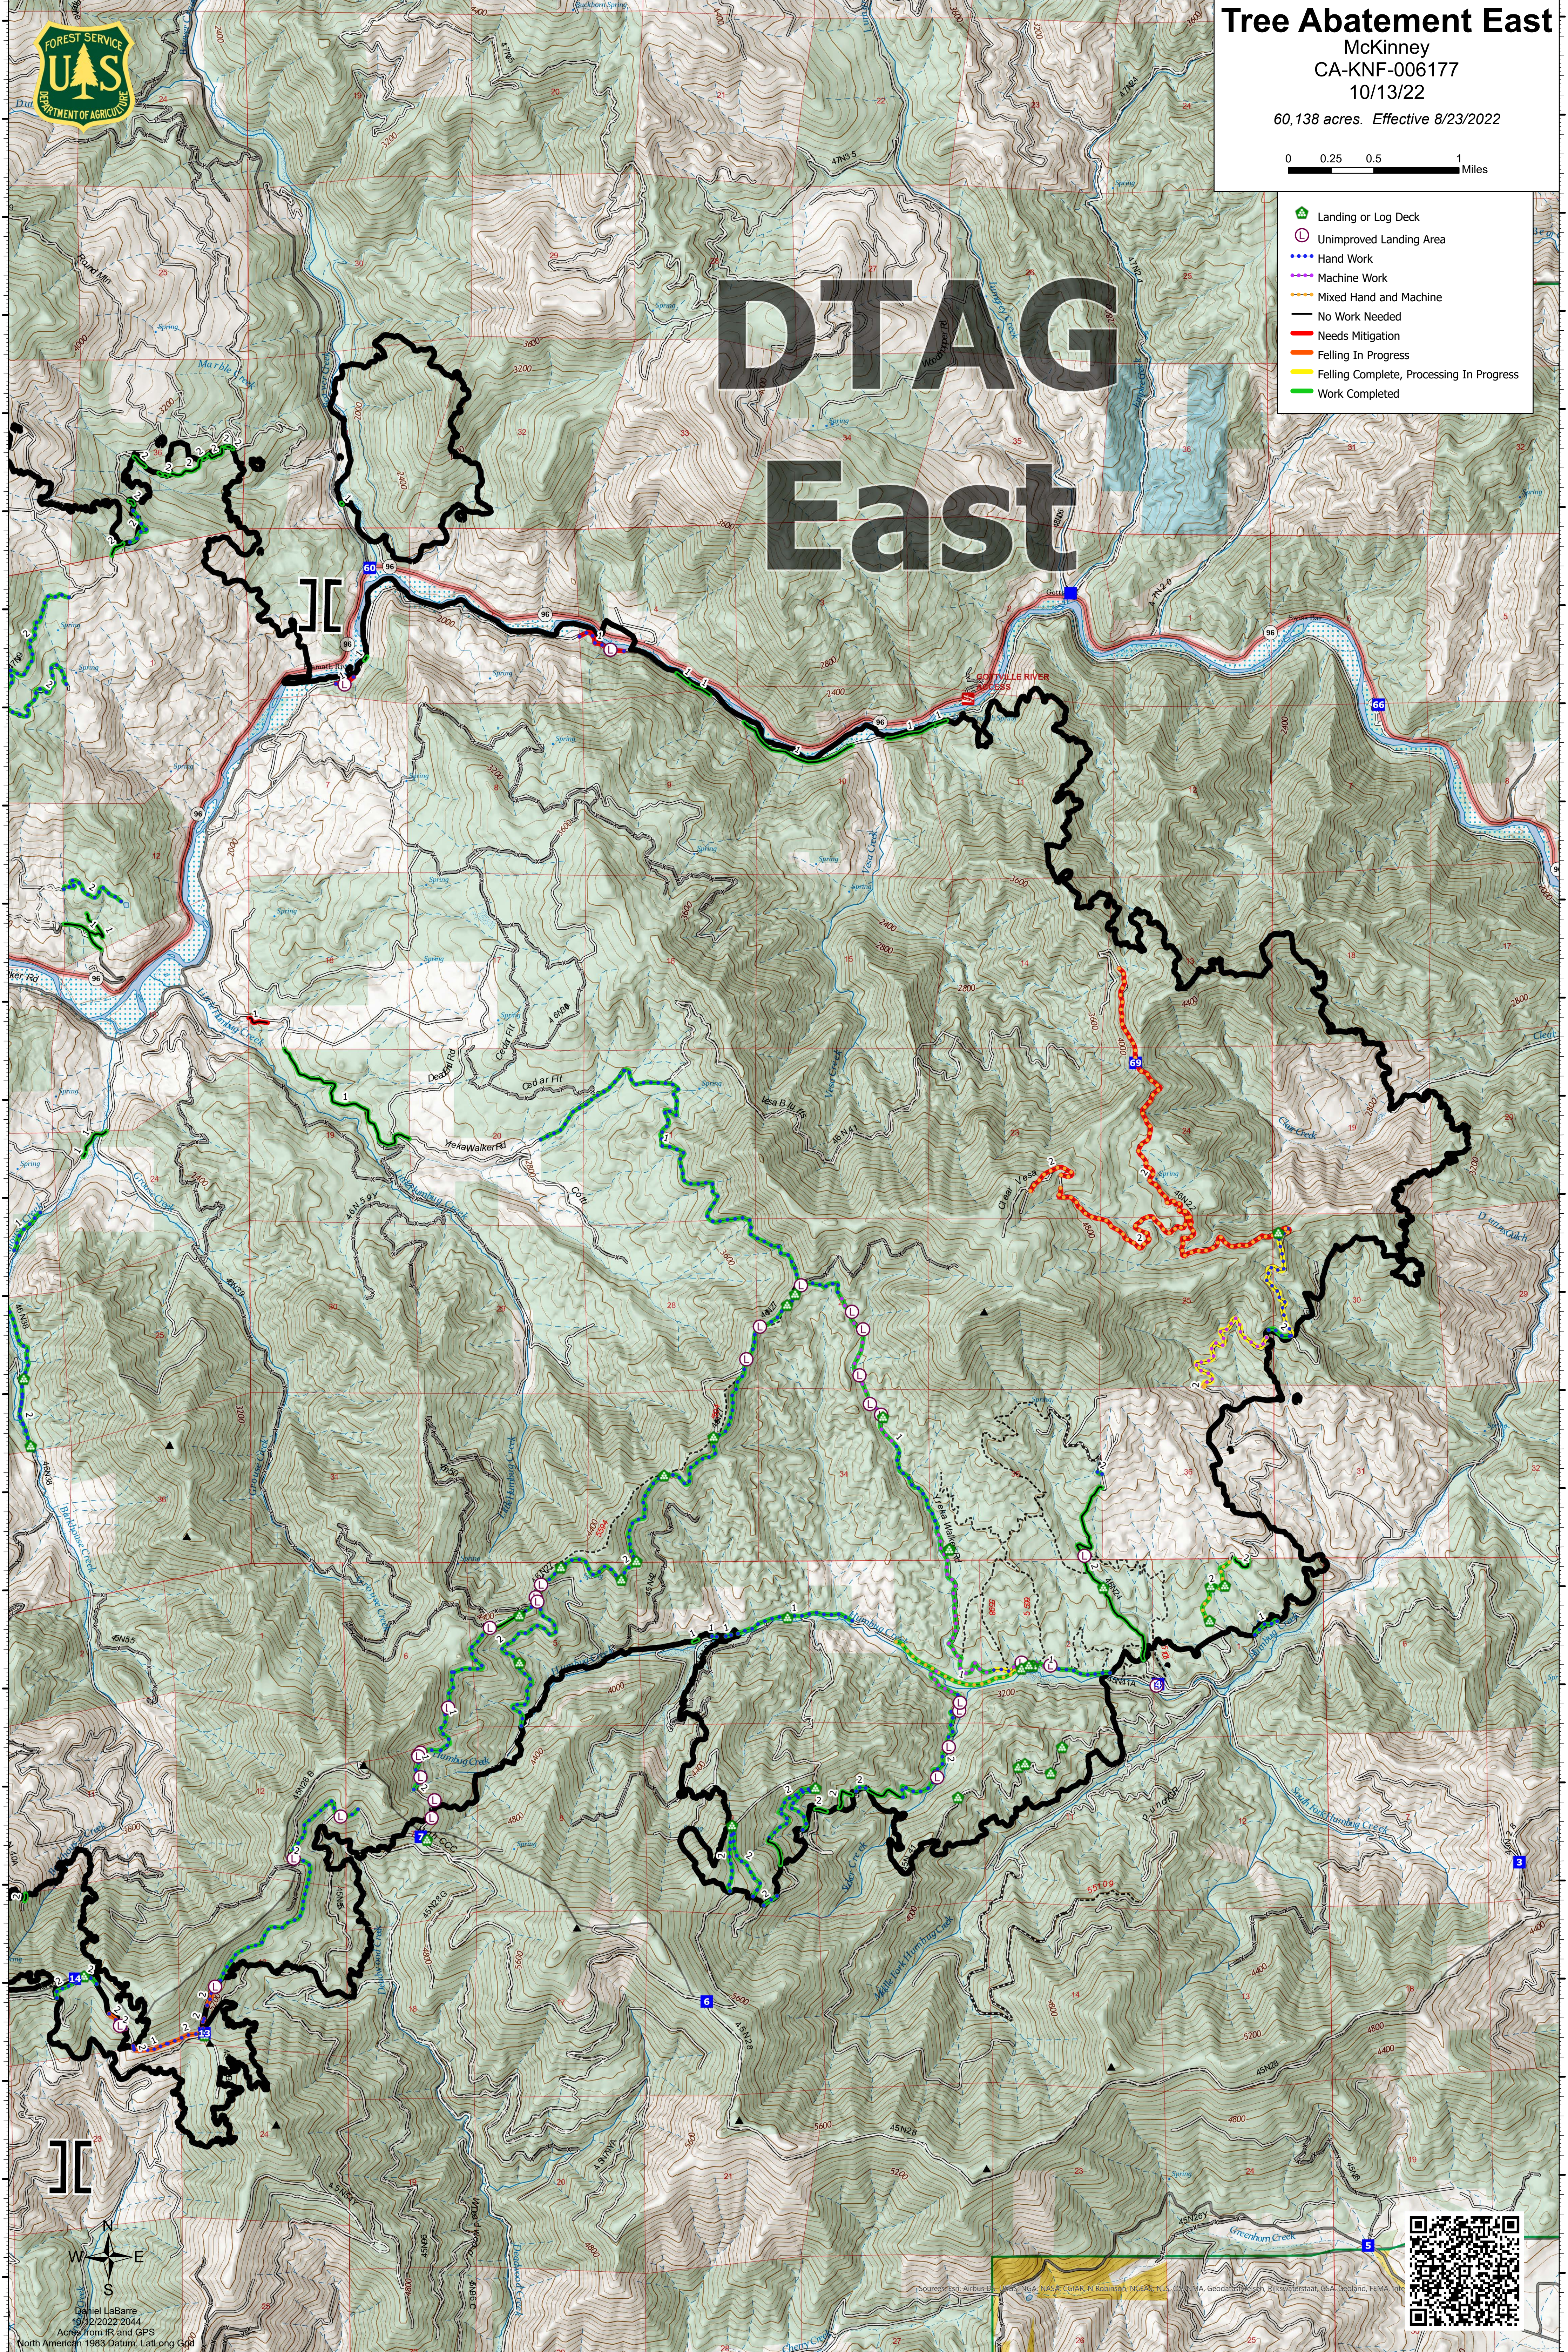

Tree Abatement East

McKinney

CA-KNF-006177

10/13/22

60,138 acres. Effective 8/23/2022

- Landing or Log Deck
- Unimproved Landing Area
- Hand Work
- Machine Work
- Mixed Hand and Machine
- No Work Needed
- Needs Mitigation
- Felling In Progress
- Felling Complete, Processing In Progress
- Work Completed

DTAG East

© Gabriel LaBarre
10/12/2022 2044
Acres from IR and GPS
North American 1983 Datum, Lat/Long GCS