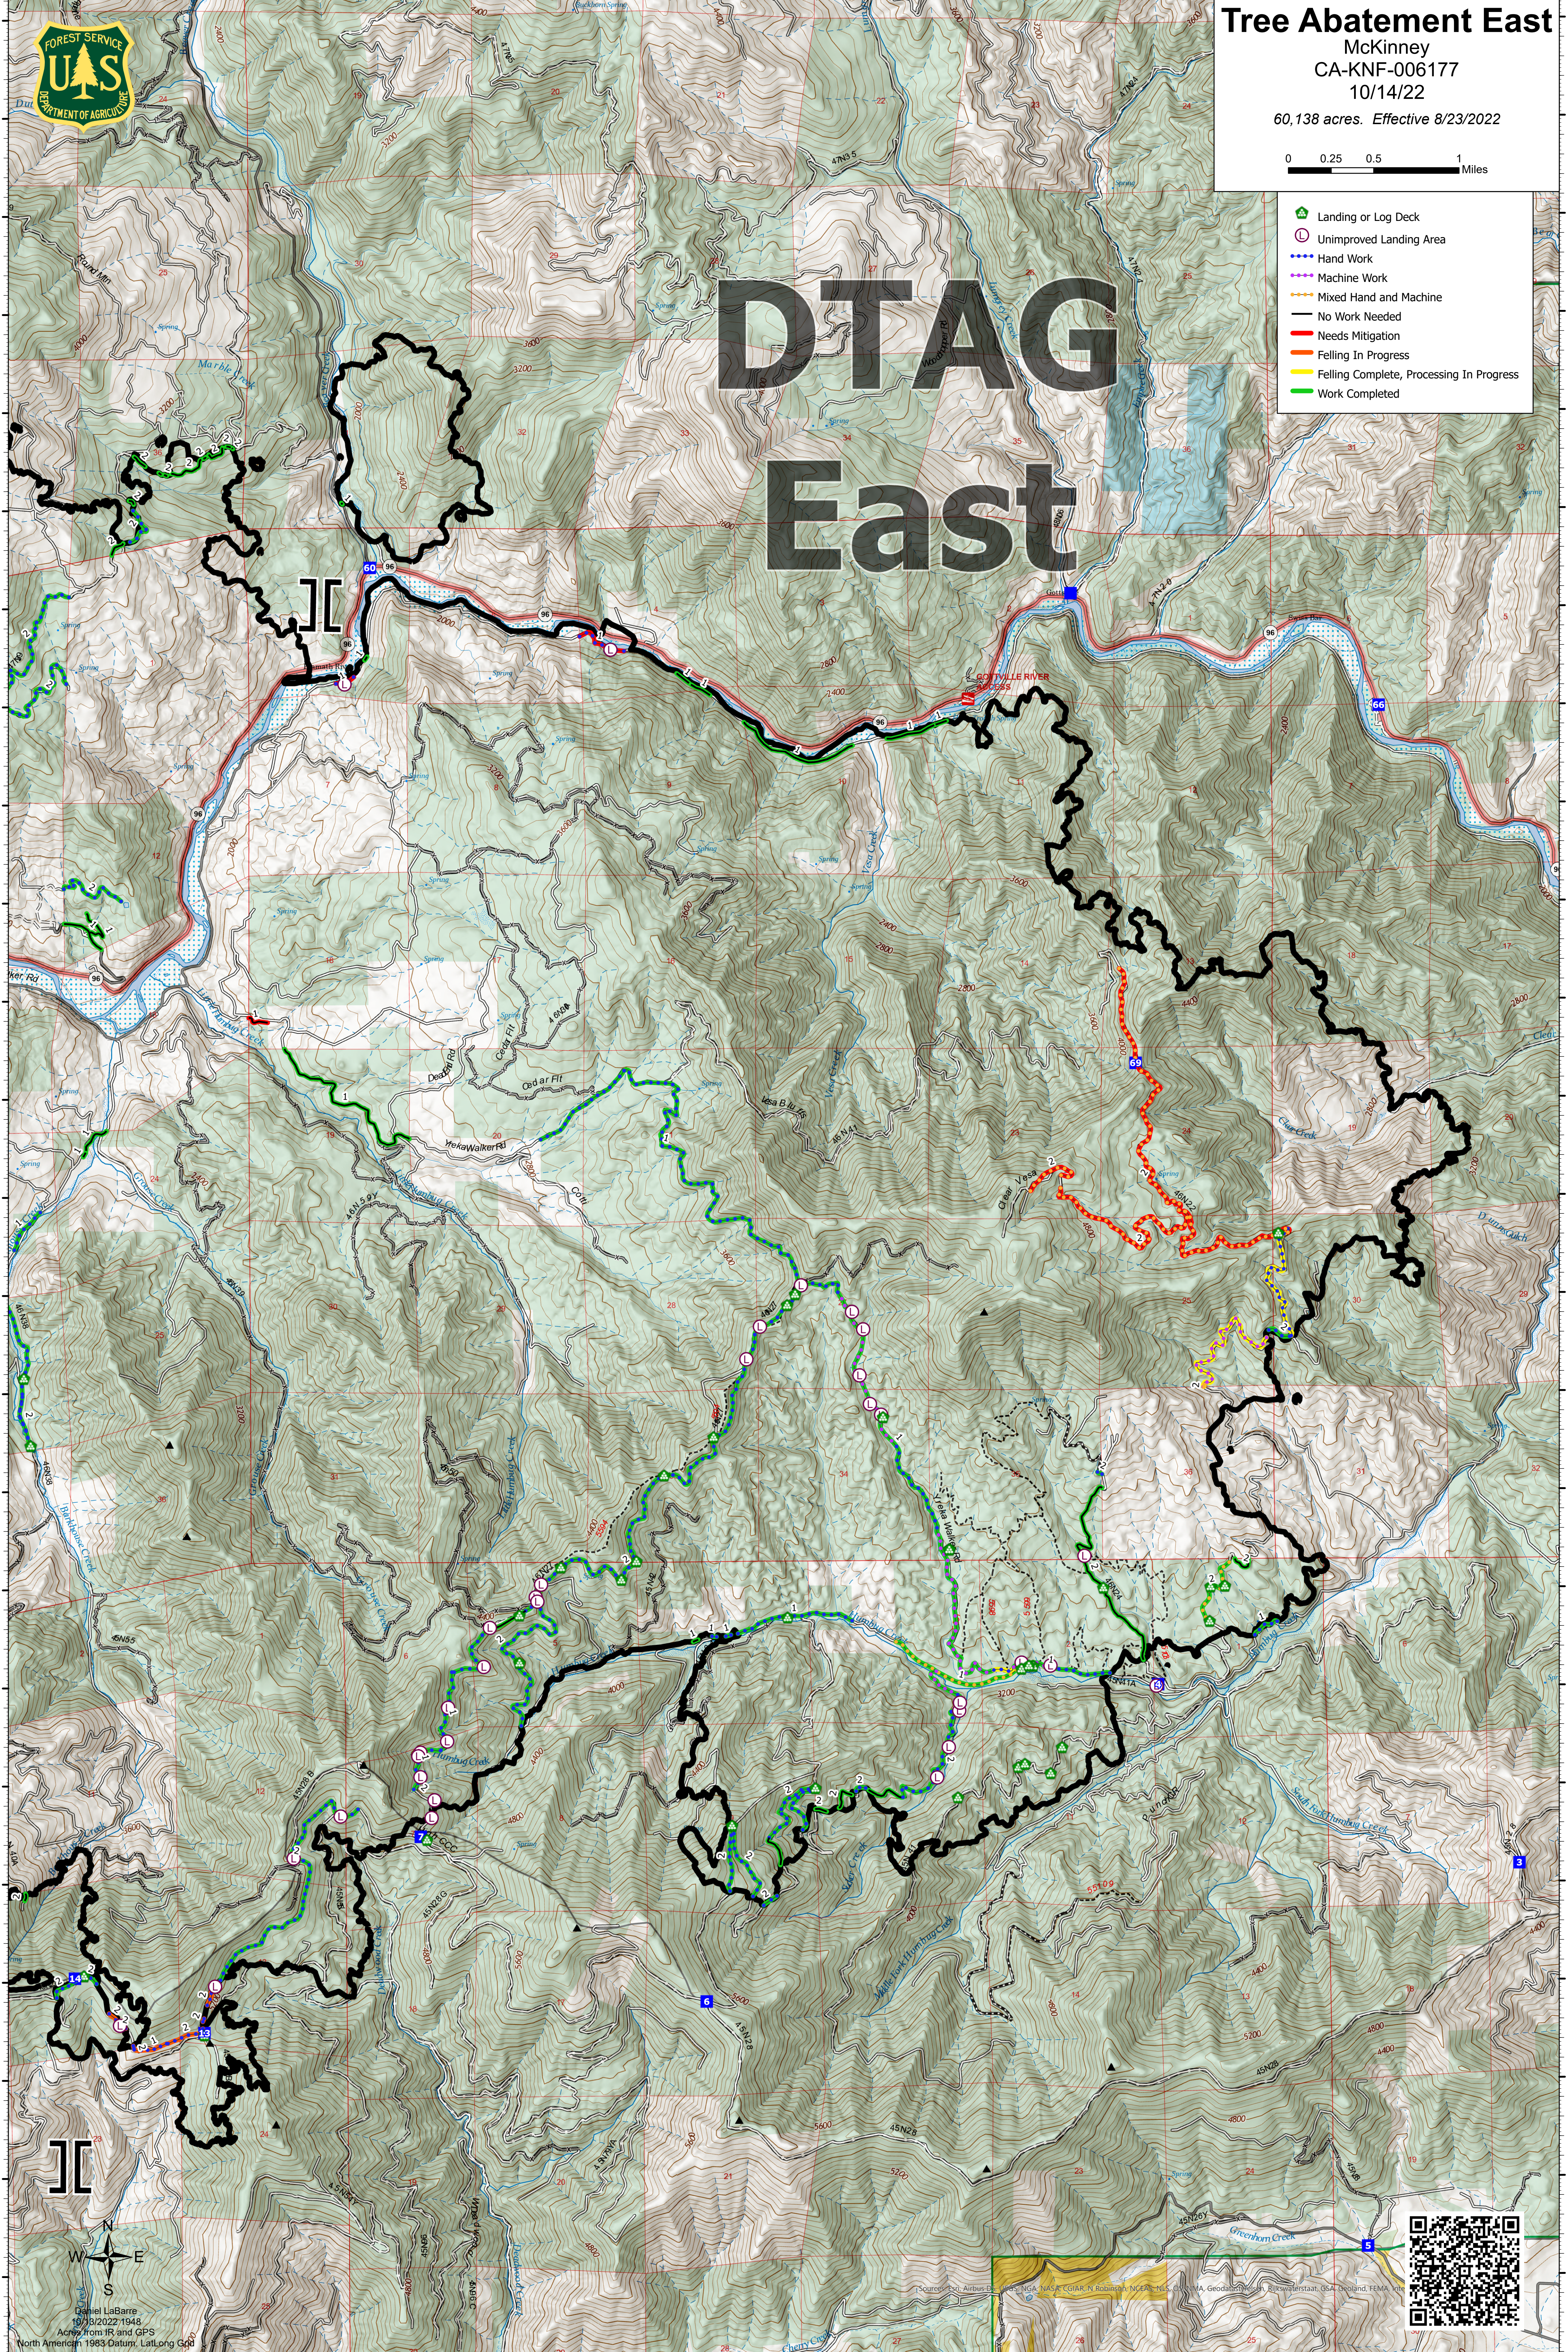

Tree Abatement East

McKinney

CA-KNF-006177

10/14/22

60,138 acres. Effective 8/23/2022

- Landing or Log Deck
- Unimproved Landing Area
- Hand Work
- Machine Work
- Mixed Hand and Machine
- No Work Needed
- Needs Mitigation
- Felling In Progress
- Felling Complete, Processing In Progress
- Work Completed

DTAG East

© Gabriel LaBarre
10/13/2022 19:48
Acres from IR and GPS
North American 1983 Datum, Lat/Long GCS