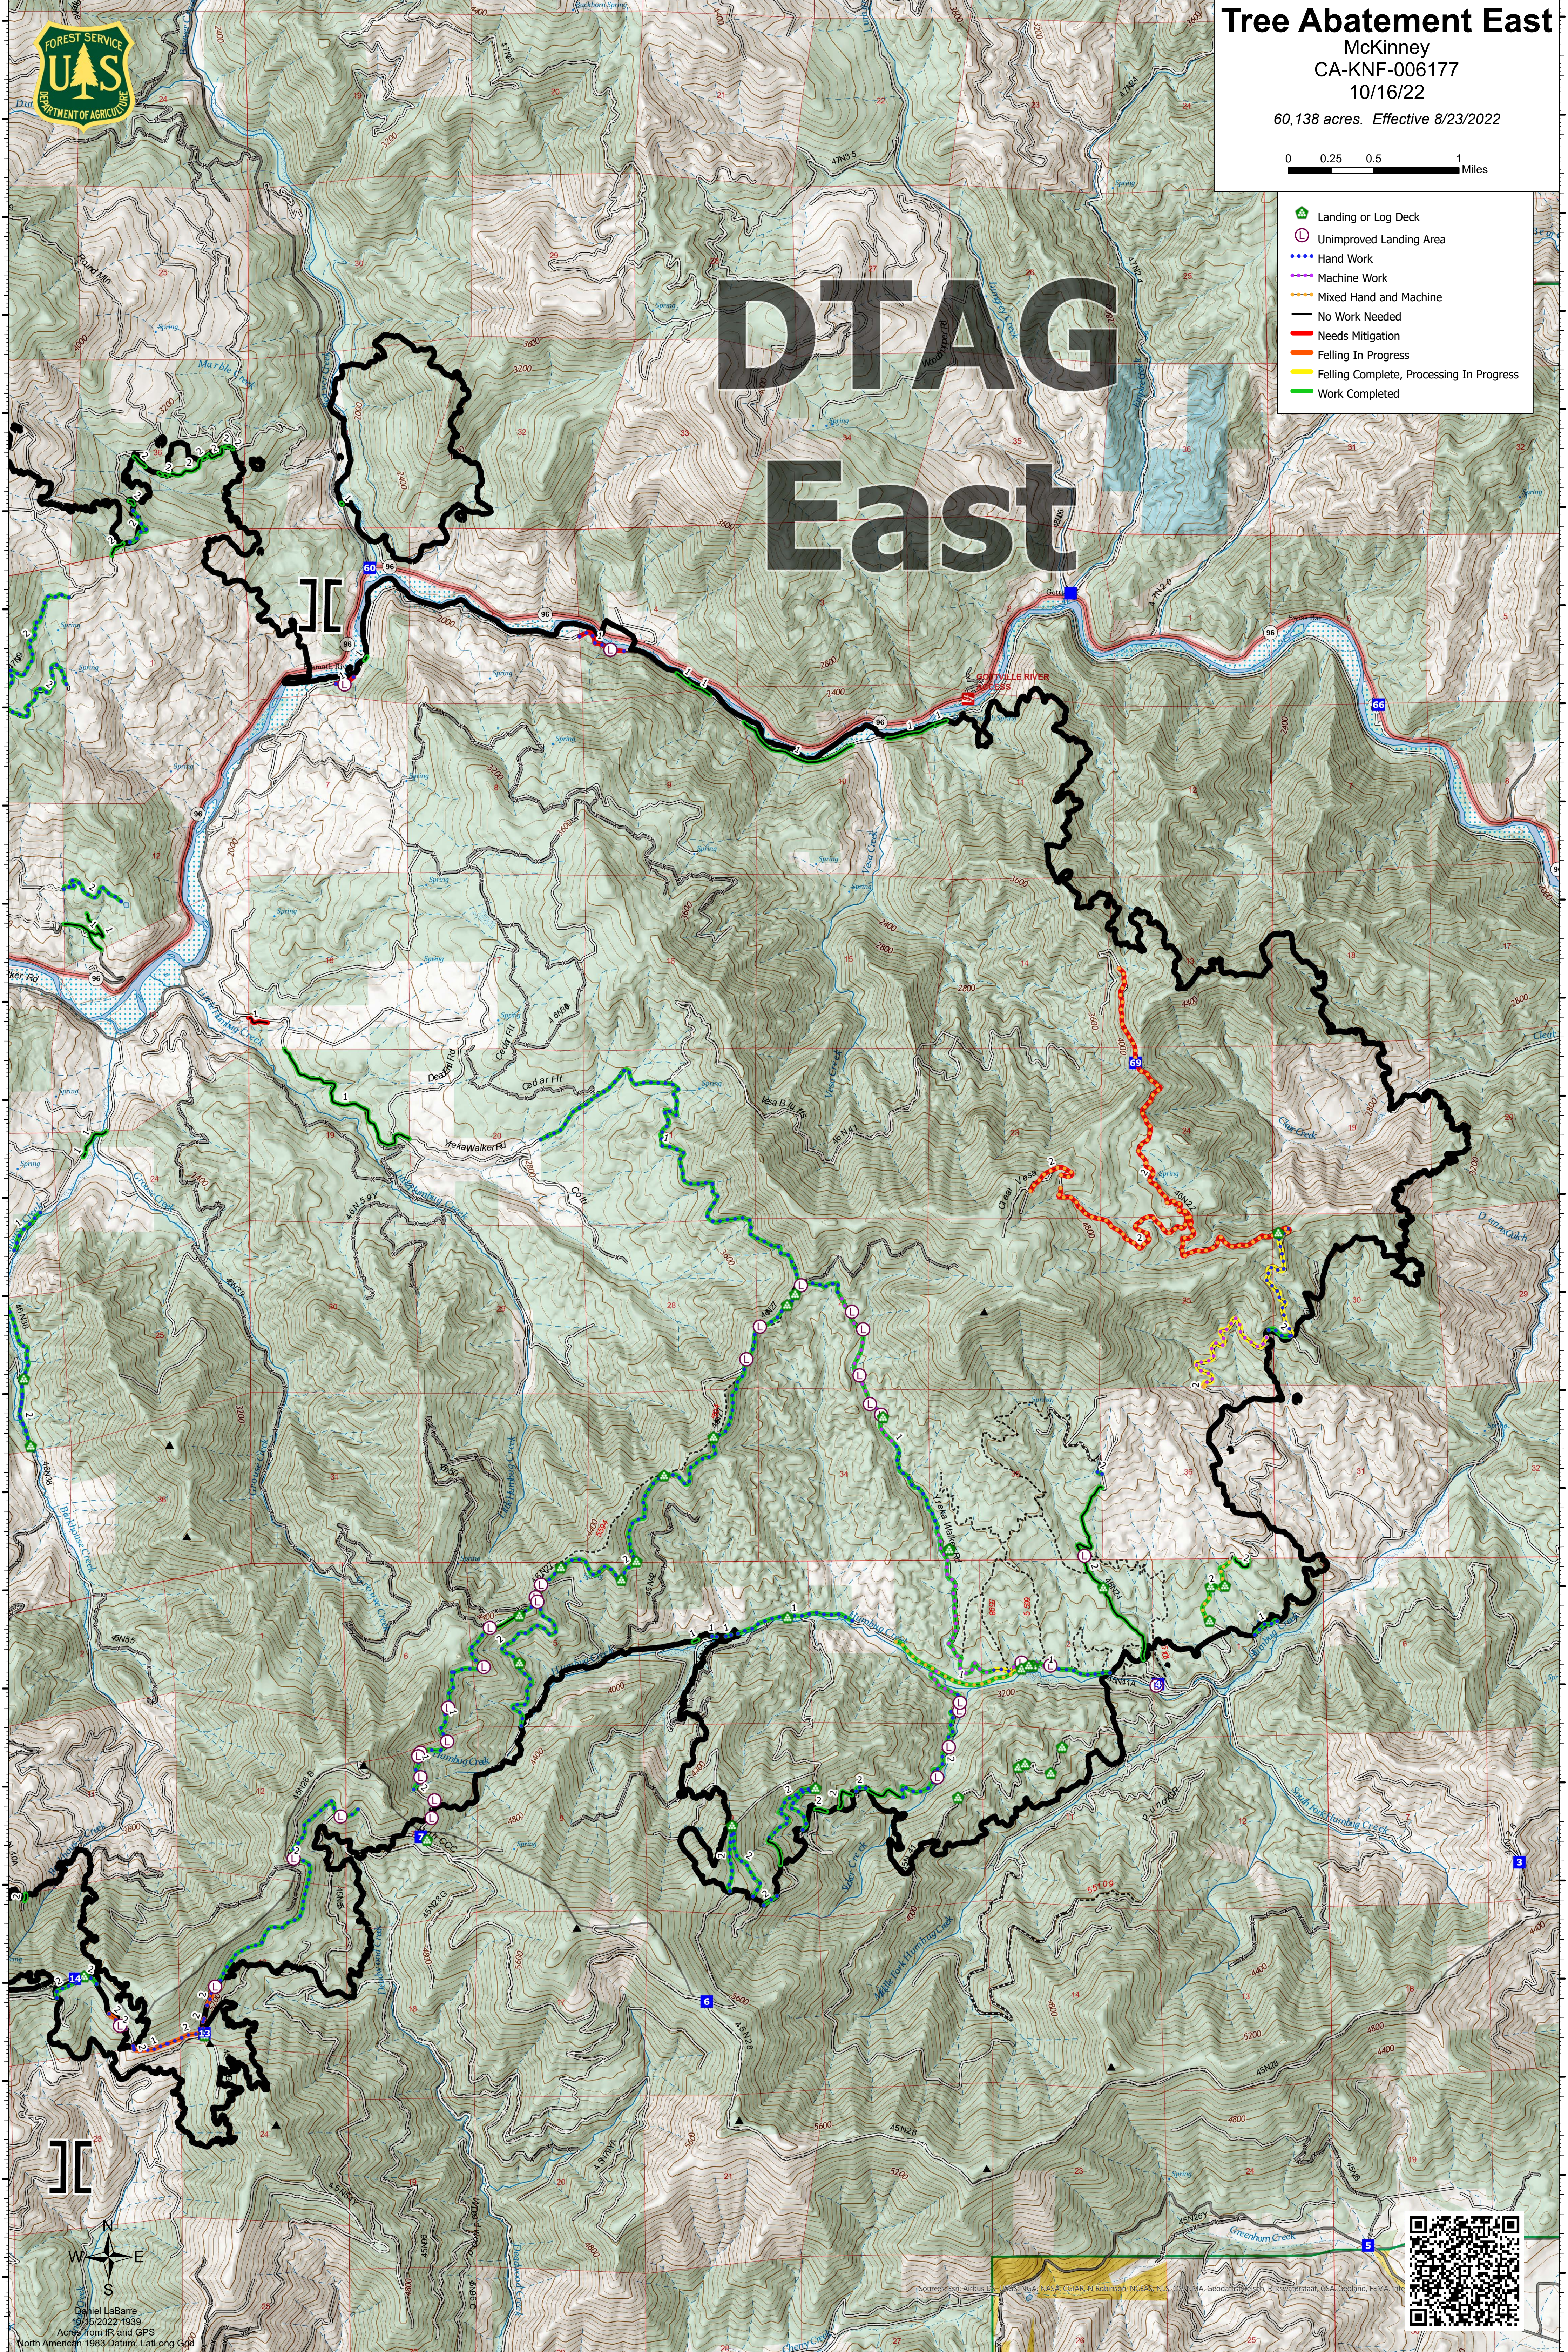

Tree Abatement East

McKinney
CA-KNF-006177
10/16/22

60,138 acres. Effective 8/23/2022

- Landing or Log Deck
- Unimproved Landing Area
- Hand Work
- Machine Work
- Mixed Hand and Machine
- No Work Needed
- Needs Mitigation
- Felling In Progress
- Felling Complete, Processing In Progress
- Work Completed

DTAG East

© Daniel LaBarre
10/15/2022 1939
Acres from IR and GPS
North American 1983 Datum, Lat/Long GCS

Source: Esri, Airbus, GeoEye, IGN, CNR, N. Robinson, NOAA, NLS, CNR, MA, Geodetic Survey, Swirewater, USA, DeLorme, FEMA, etc.