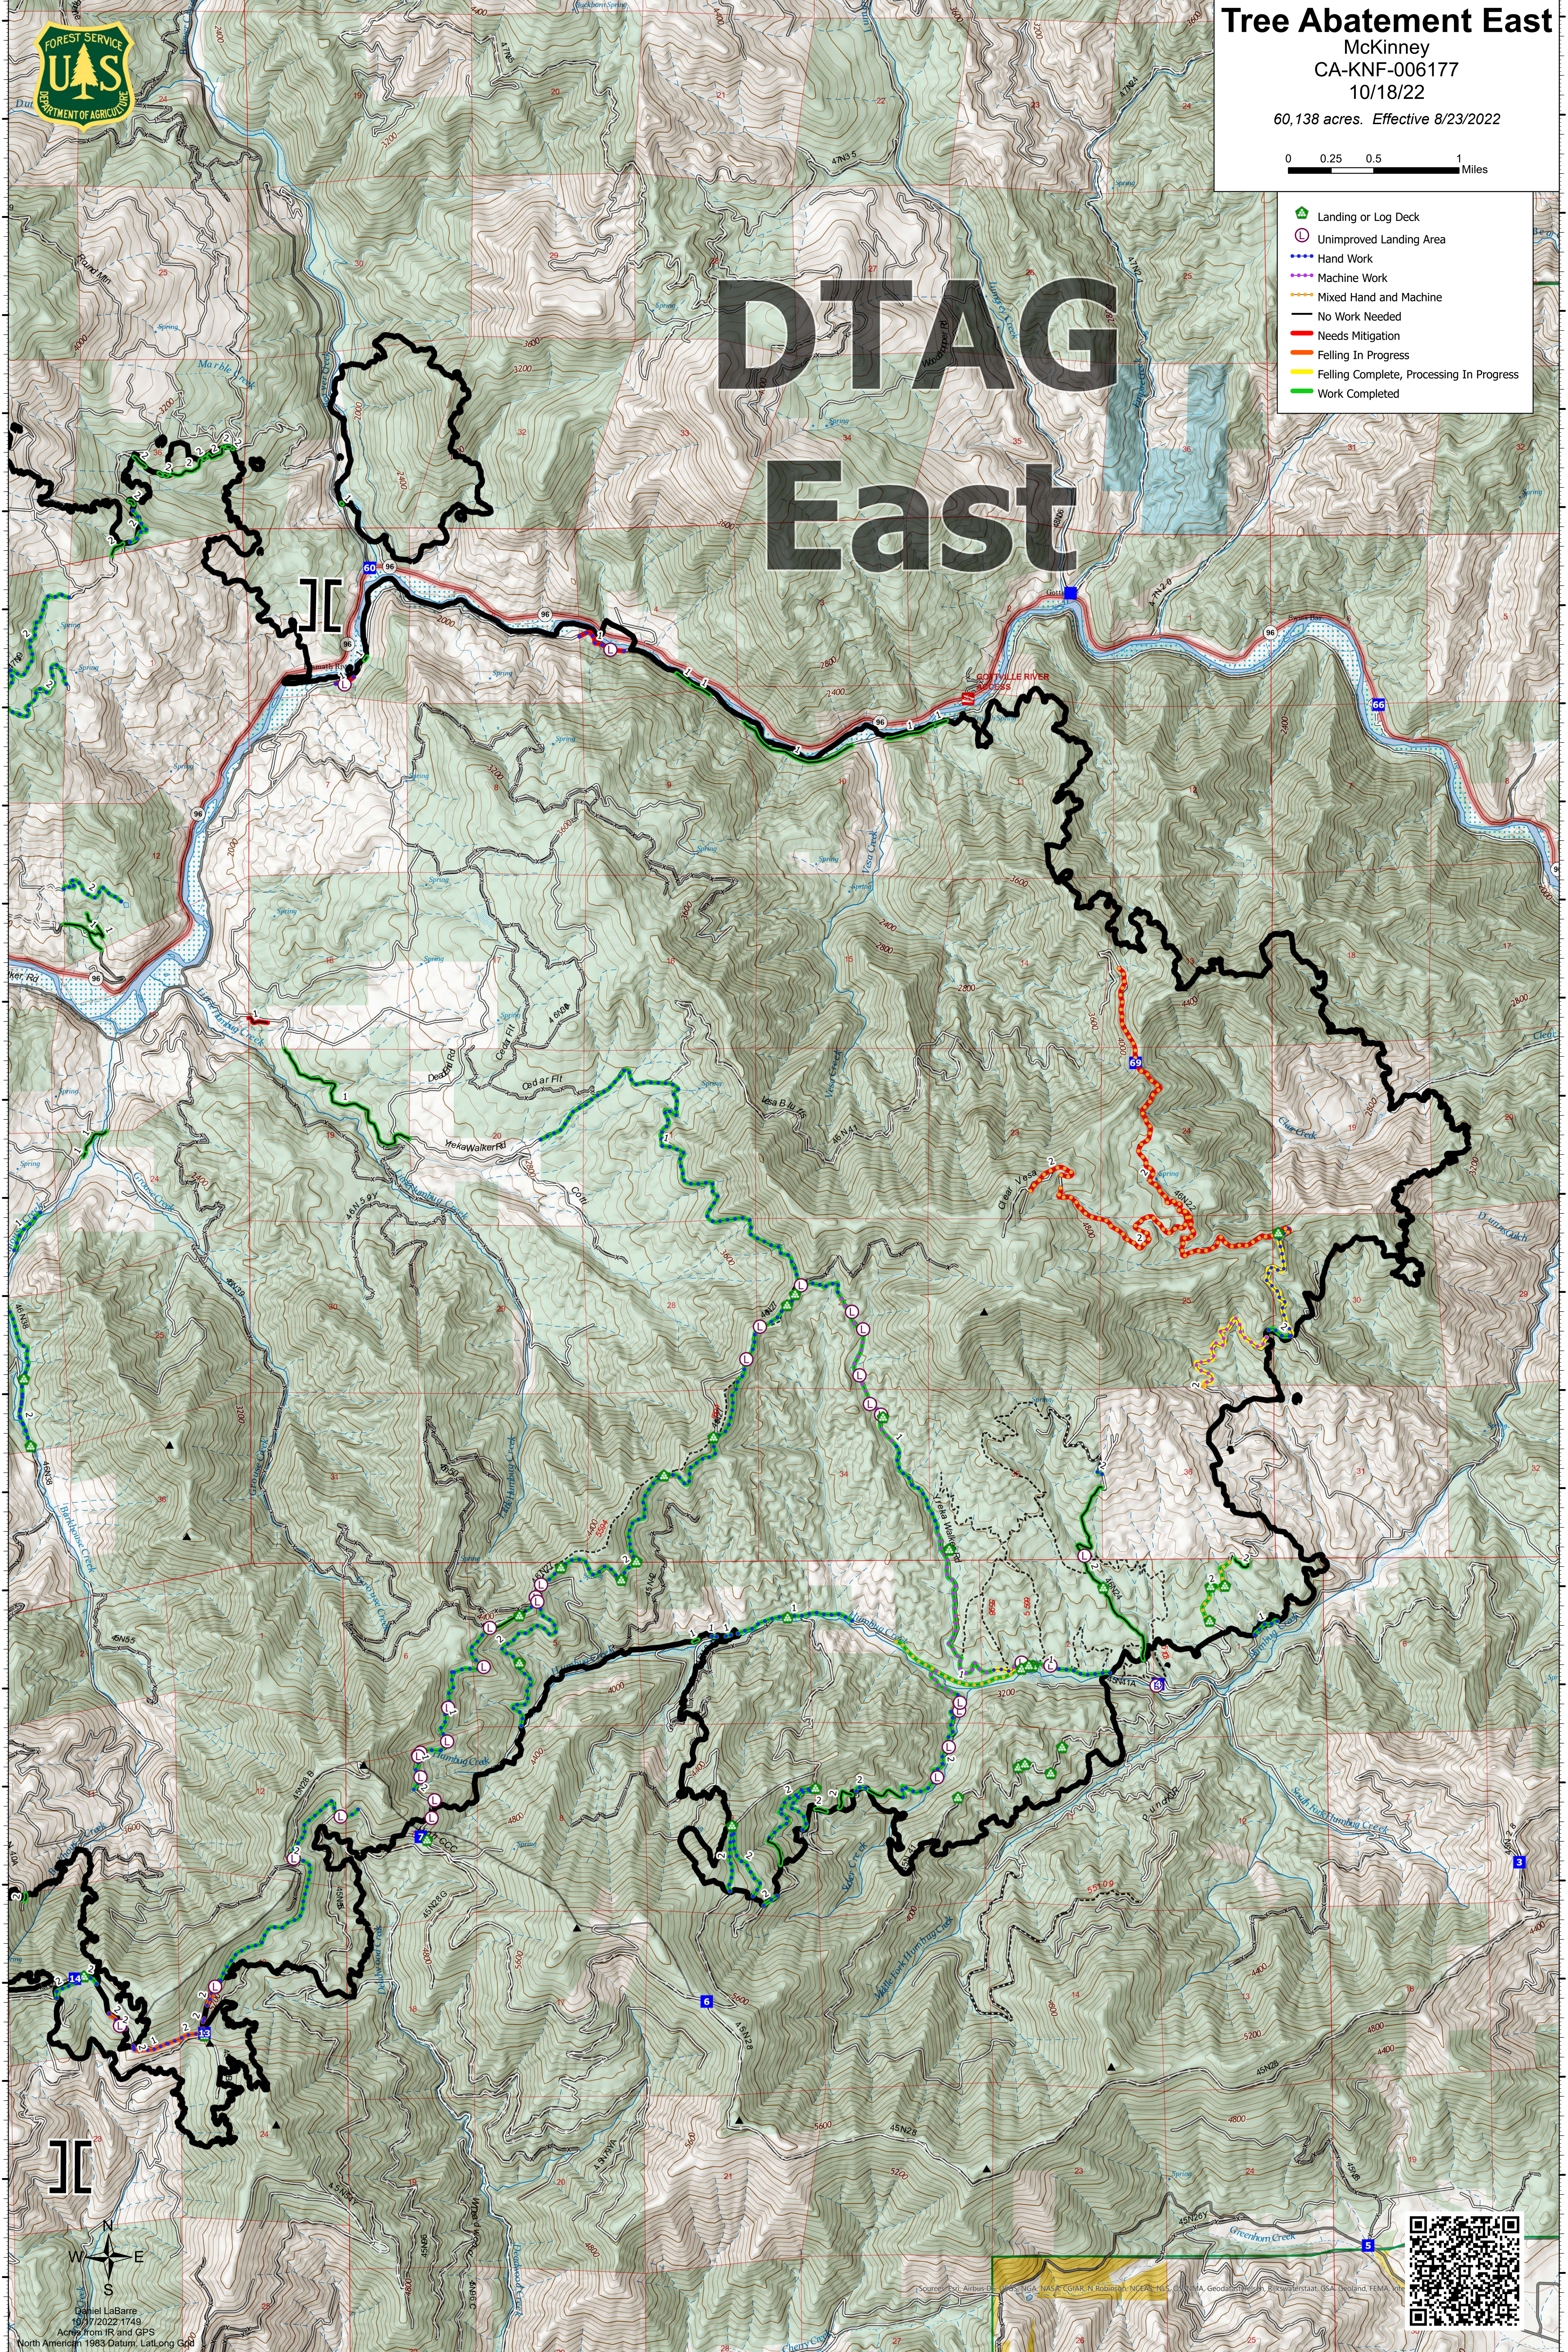

Tree Abatement East

McKinney

CA-KNF-006177

10/18/22

60,138 acres. Effective 8/23/2022

- Landing or Log Deck
- Unimproved Landing Area
- Hand Work
- Machine Work
- Mixed Hand and Machine
- No Work Needed
- Needs Mitigation
- Felling In Progress
- Felling Complete, Processing In Progress
- Work Completed

DTAG East

© Daniel LaBarre
10/17/2022 17:49
Acres from IR and GPS
North American 1983 Datum, Lat/Long GCS