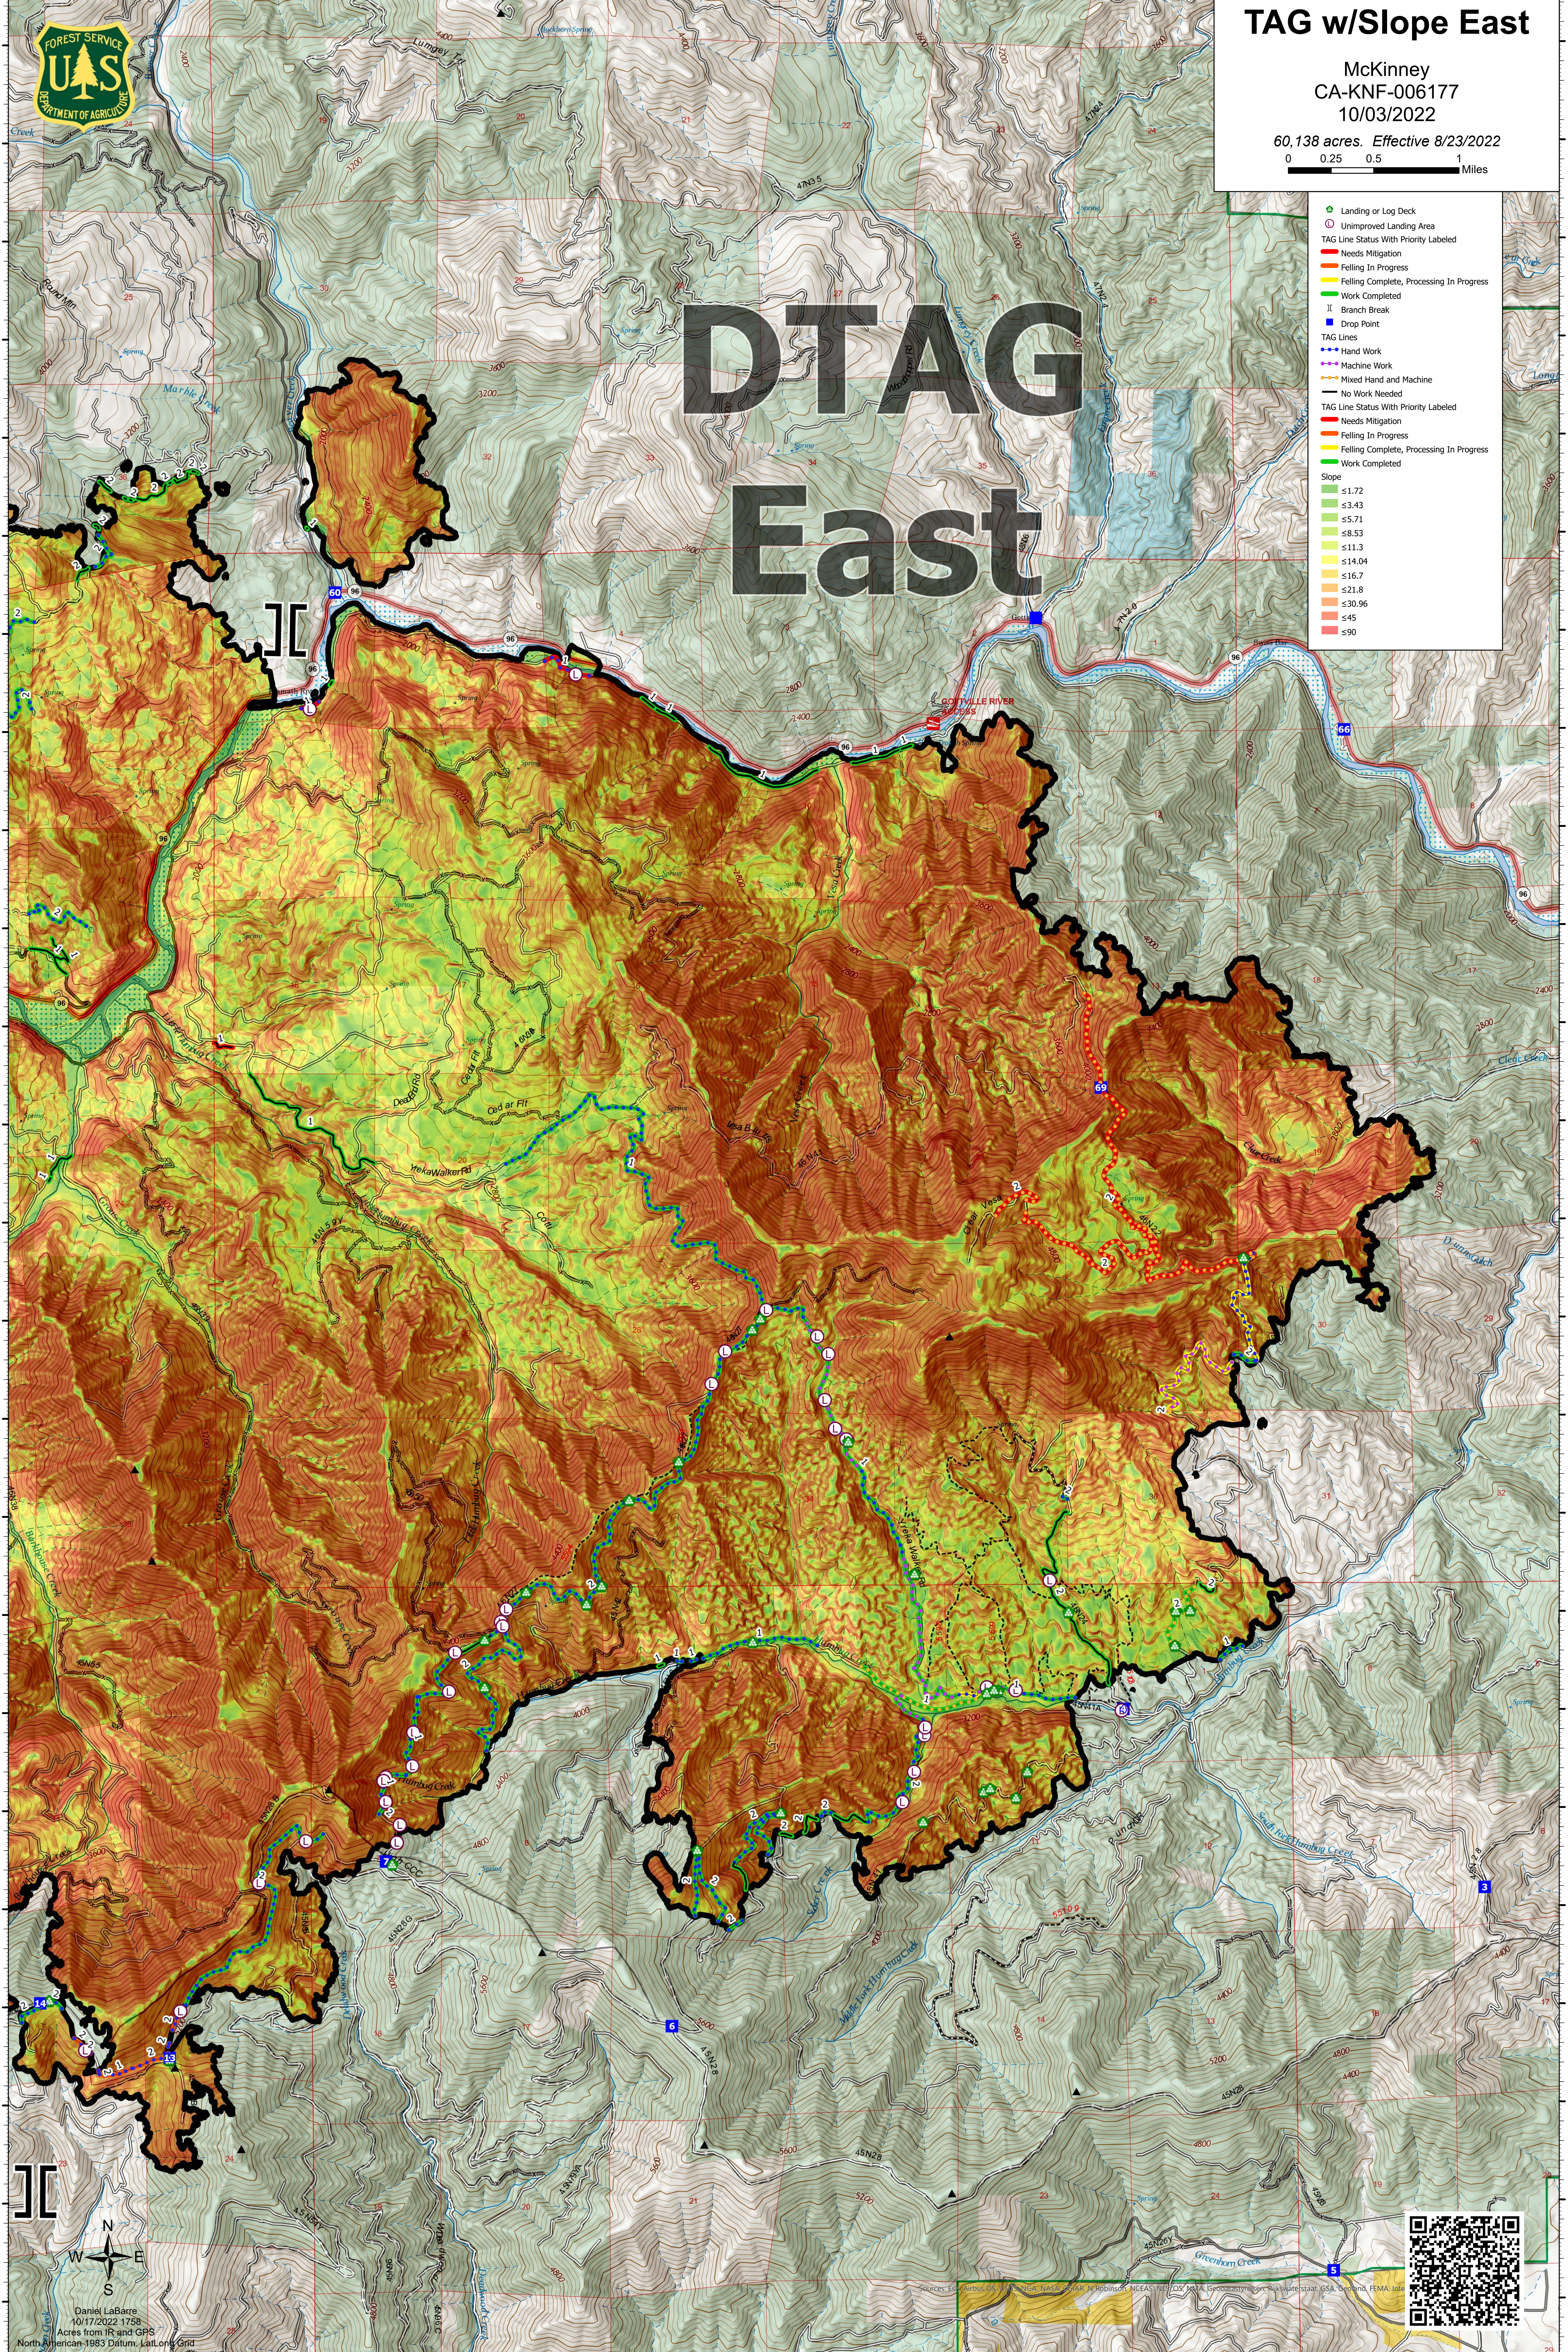

TAG w/Slope East

McKinney
CA-KNF-006177
10/03/2022

60,138 acres. Effective 8/23/2022

DTAG East

- Landing or Log Deck
- Unimproved Landing Area
- TAG Line Status With Priority Labeled
- Needs Mitigation
- Felling In Progress
- Felling Complete, Processing In Progress
- Work Completed
- || Branch Break
- Drop Point
- TAG Lines
- Hand Work
- Machine Work
- Mixed Hand and Machine
- No Work Needed
- TAG Line Status With Priority Labeled
- Needs Mitigation
- Felling In Progress
- Felling Complete, Processing In Progress
- Work Completed

North Arrow

Daniel LaBarre
10/17/2022 1758
Acres from IR and GPS
North American 1983 Datum, Lat/Long Grid