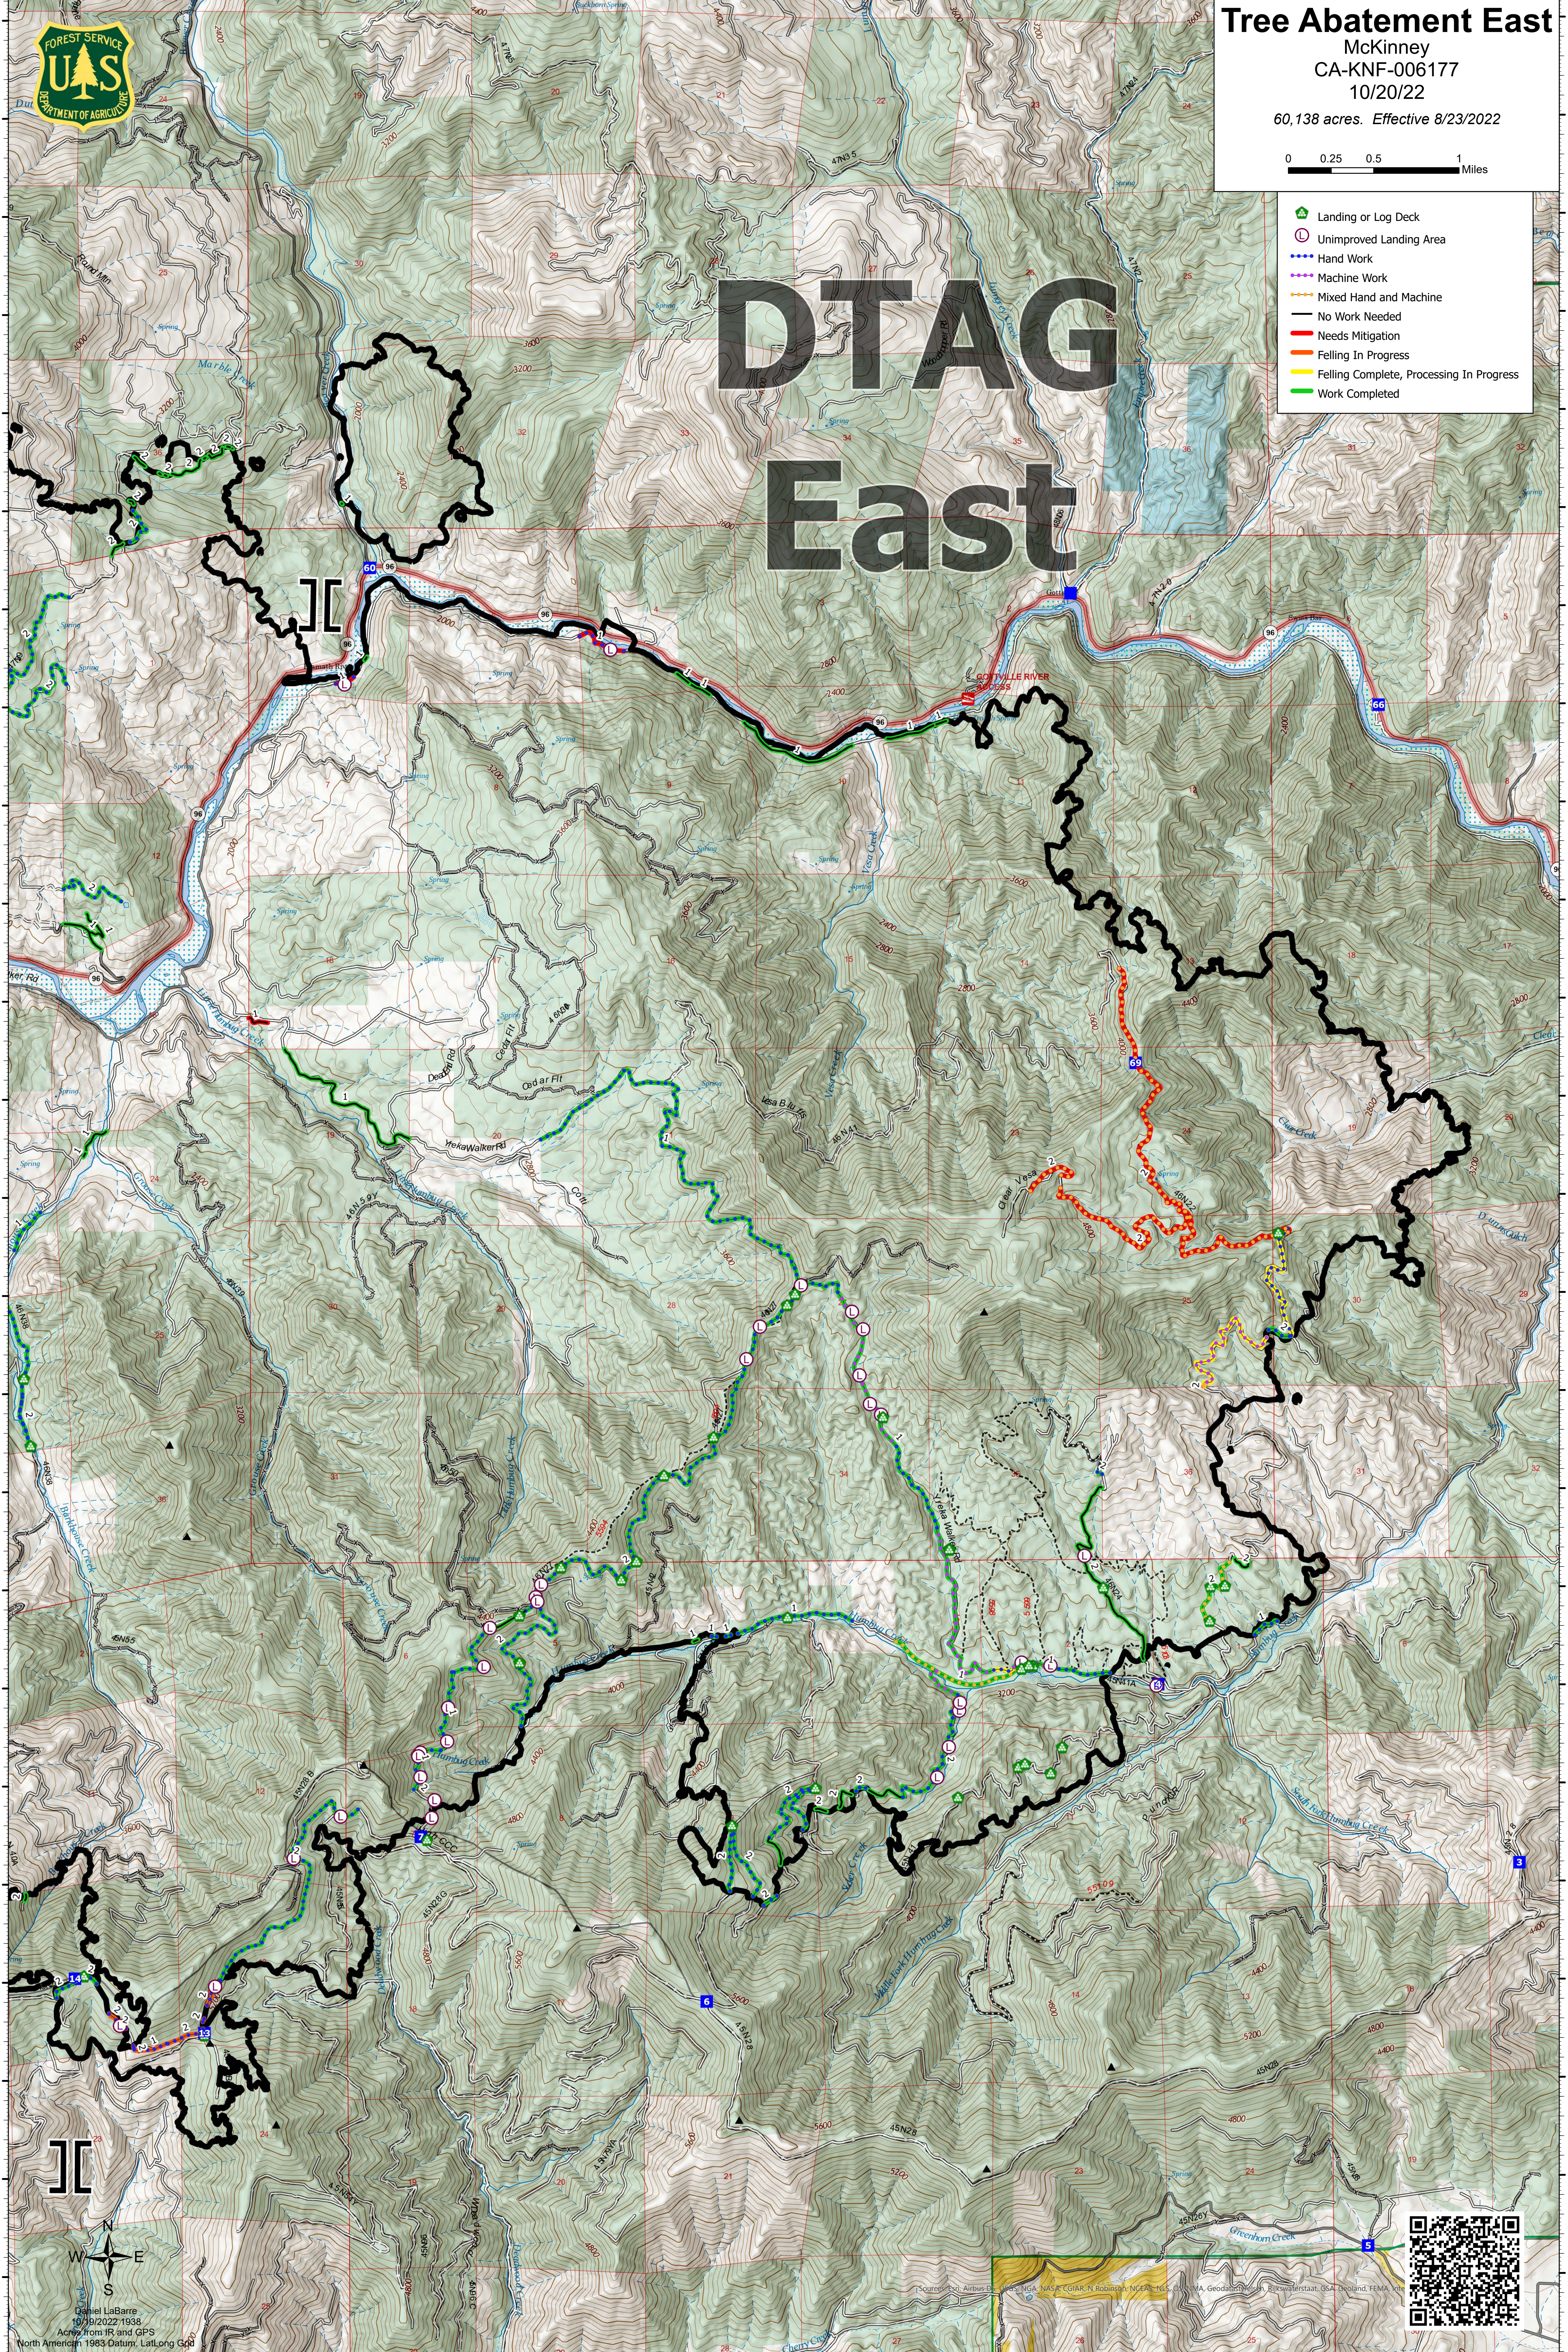

Tree Abatement East

McKinney

CA-KNF-006177

10/20/22

60,138 acres. Effective 8/23/2022

- Landing or Log Deck
- Unimproved Landing Area
- Hand Work
- Machine Work
- Mixed Hand and Machine
- No Work Needed
- Needs Mitigation
- Felling In Progress
- Felling Complete, Processing In Progress
- Work Completed

DTAG East

© Gabriel LaBarre
10/19/2022 10:38
Acres from IR and GPS
North American 1983 Datum, Lat/Long GCS

122°51.01'W 122°50'W 122°49'W 122°48'W 122°47'W 122°46'W 122°45'W 122°44'W 122°43'W 122°42'W 122°41'W