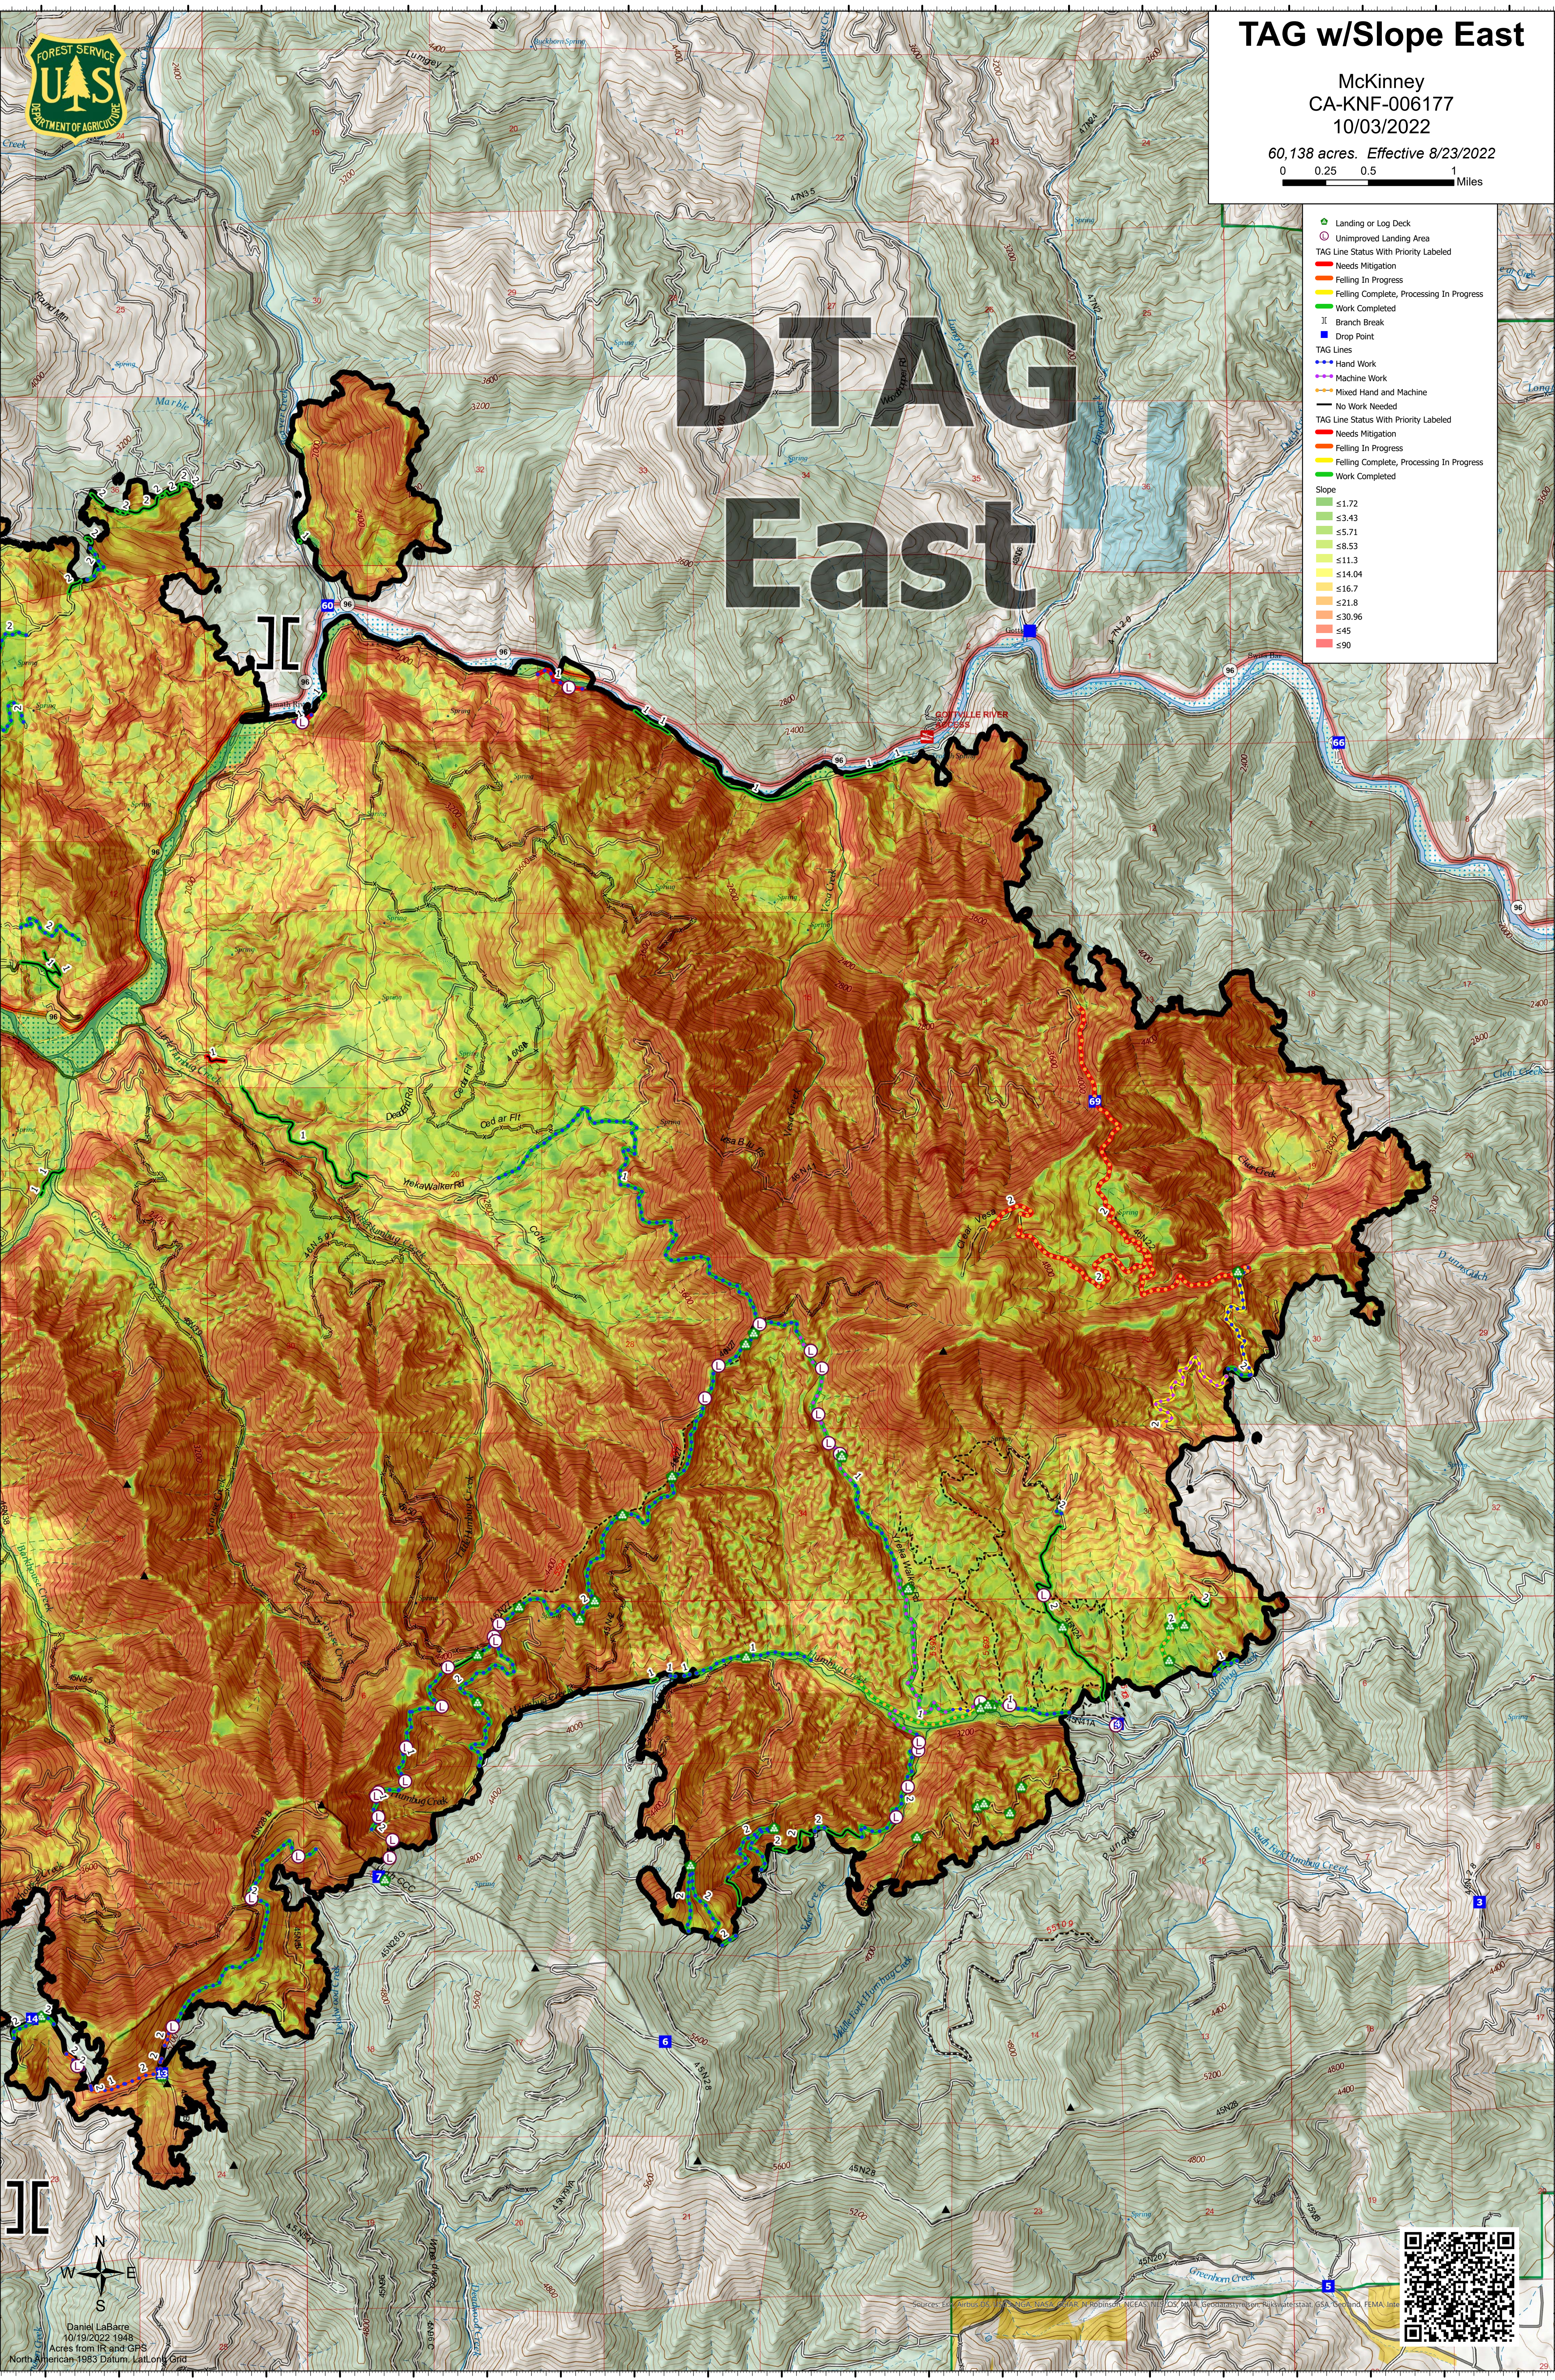

TAG w/Slope East

McKinney
CA-KNF-006177
10/03/2022

60,138 acres. Effective 8/23/2022

DTAG East

- Landing or Log Deck
- Unimproved Landing Area
- TAG Line Status With Priority Labeled
- Needs Mitigation
- Felling In Progress
- Felling Complete, Processing In Progress
- Work Completed
- || Branch Break
- Drop Point
- TAG Lines
- Hand Work
- Machine Work
- Mixed Hand and Machine
- No Work Needed
- TAG Line Status With Priority Labeled
- Needs Mitigation
- Felling In Progress
- Felling Complete, Processing In Progress
- Work Completed

North Arrow

Daniel LaBarre
10/19/2022 1948
Acres from IR and GPS
North American 1983 Datum, Lat/Long Grid