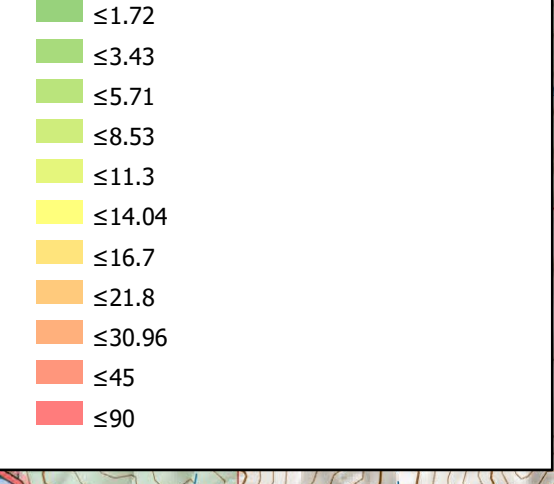

TAG w/Slope East

McKinney
CA-KNF-006177
10/03/2022

60,138 acres. Effective 8/23/2022

DTAG East

- Landing or Log Deck
- Unimproved Landing Area
- TAG Line Status With Priority Labeled
- Needs Mitigation
- Felling In Progress
- Felling Complete, Processing In Progress
- Work Completed
- || Branch Break
- Drop Point
- TAG Lines
- Hand Work
- Machine Work
- Mixed Hand and Machine
- No Work Needed
- TAG Line Status With Priority Labeled
- Needs Mitigation
- Felling In Progress
- Felling Complete, Processing In Progress
- Work Completed

North Arrow

Daniel LaBarre
10/19/2022 1948
Acres from IR and GPS
North American 1983 Datum, Lat/Long Grid