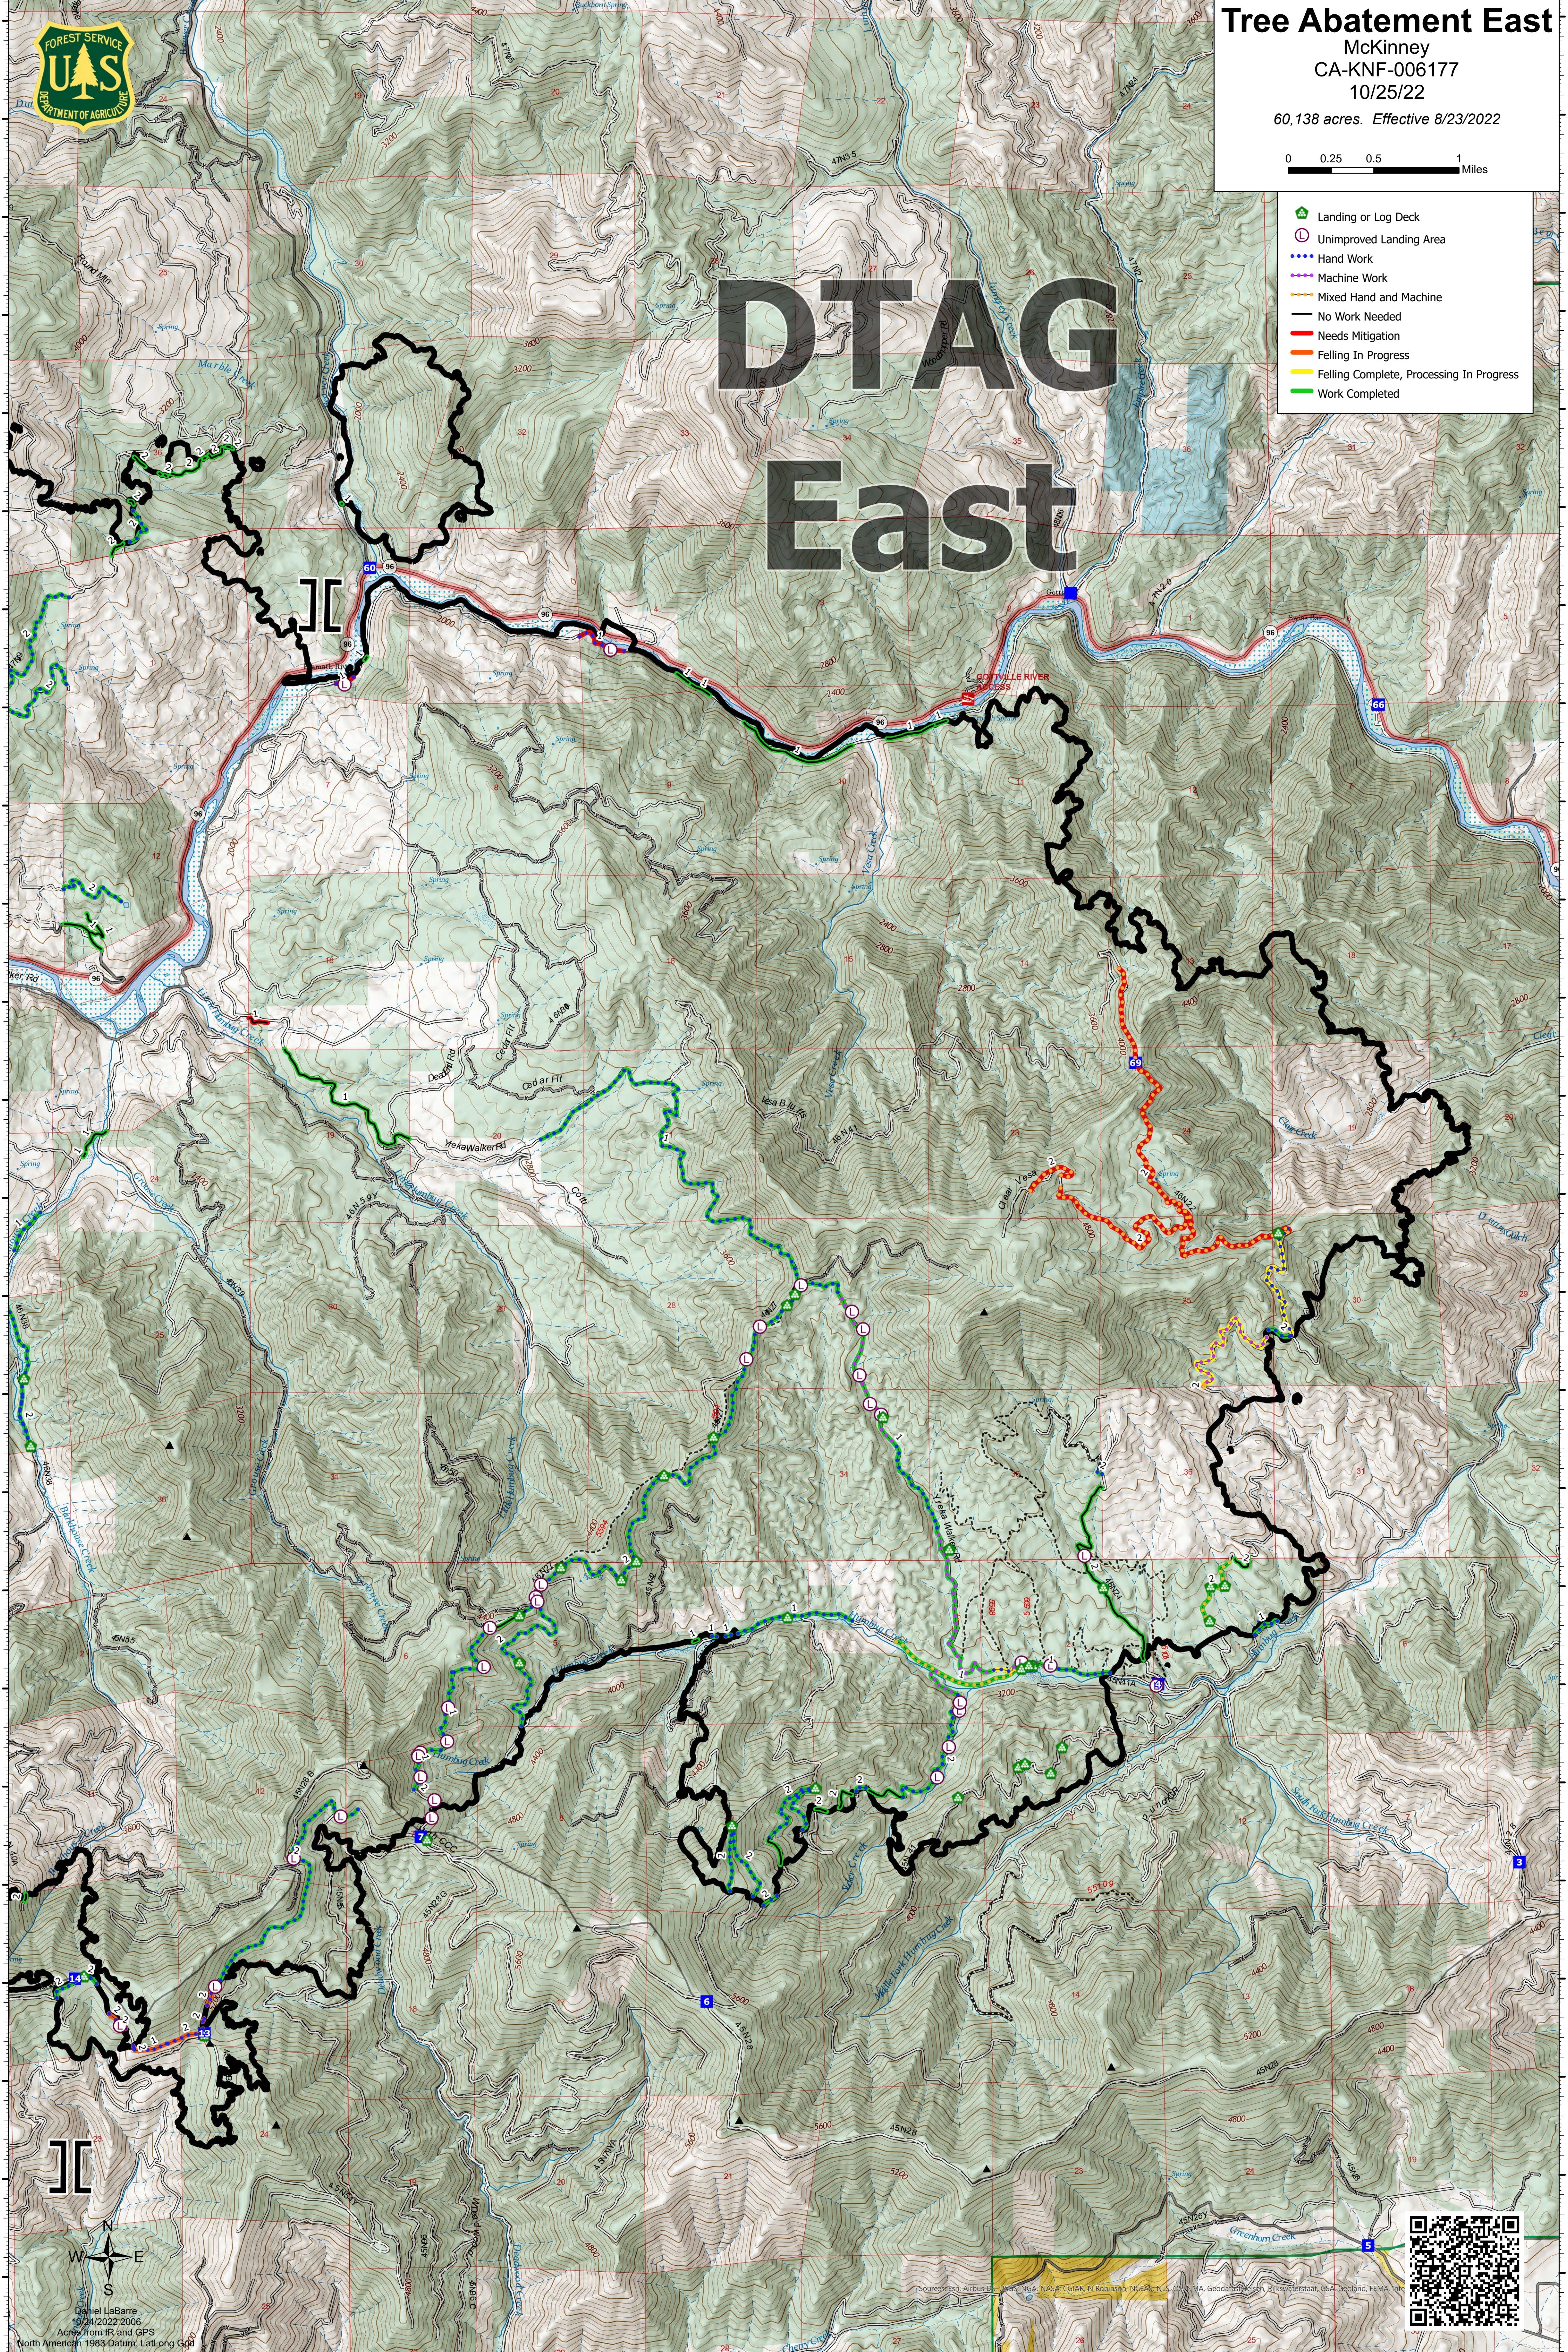

Tree Abatement East
 McKinney
 CA-KNF-006177
 10/25/22
 60,138 acres. Effective 8/23/2022

- Landing or Log Deck
- Unimproved Landing Area
- Hand Work
- Machine Work
- Mixed Hand and Machine
- No Work Needed
- Needs Mitigation
- Felling In Progress
- Felling Complete, Processing In Progress
- Work Completed

DTAG East

© Gabriel LaBarre
 10/24/2022 2008
 Acres from IR and GPS
 North American 1983 Datum, Lat/Long GCS

Source: Geo-Airbus, Geo-USA, NAD83, Contour, N, Robinson, NAD83, NAD83, Geo-USA, Geodetic, WGS84, Spheroidal, USA, Zone, FEMA, 100