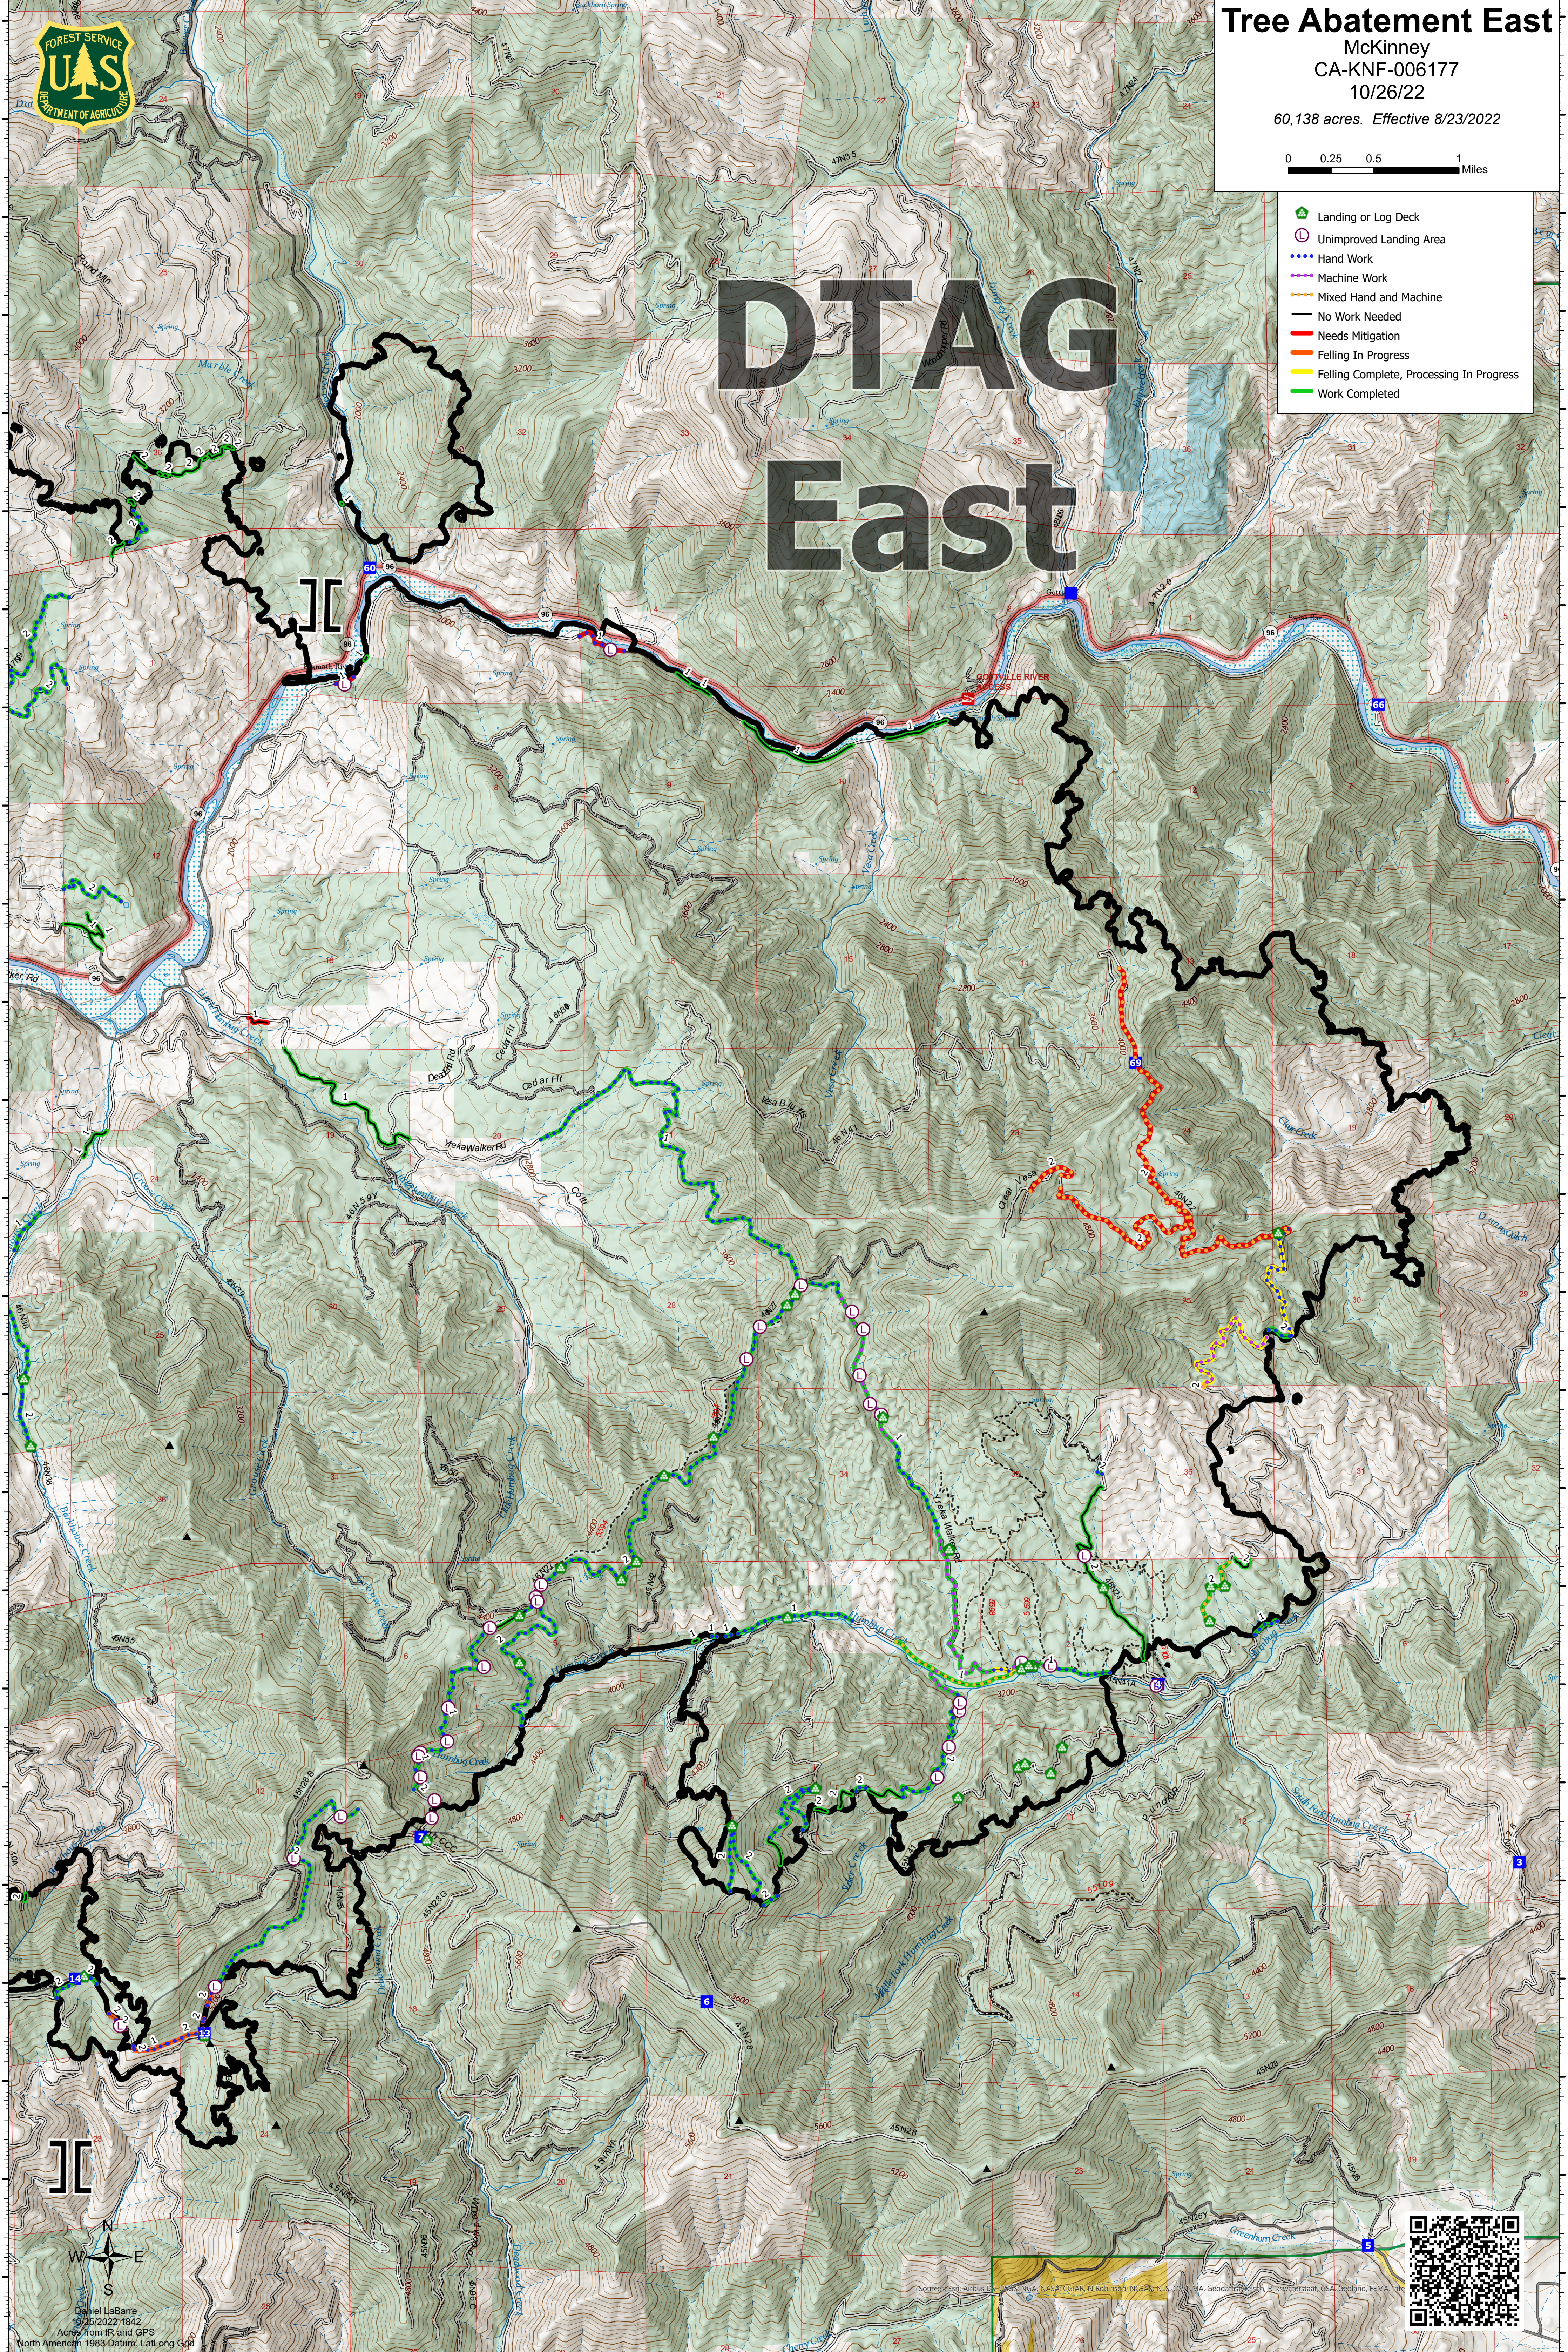

Tree Abatement East

McKinney
CA-KNF-006177
10/26/22

60,138 acres. Effective 8/23/2022

- Landing or Log Deck
- Unimproved Landing Area
- Hand Work
- Machine Work
- Mixed Hand and Machine
- No Work Needed
- Needs Mitigation
- Felling In Progress
- Felling Complete, Processing In Progress
- Work Completed

DTAG East

© Daniel LaBarre
10/25/2022 1842
Acres from IR and GPS
North American 1983 Datum, Lat/Long GCS