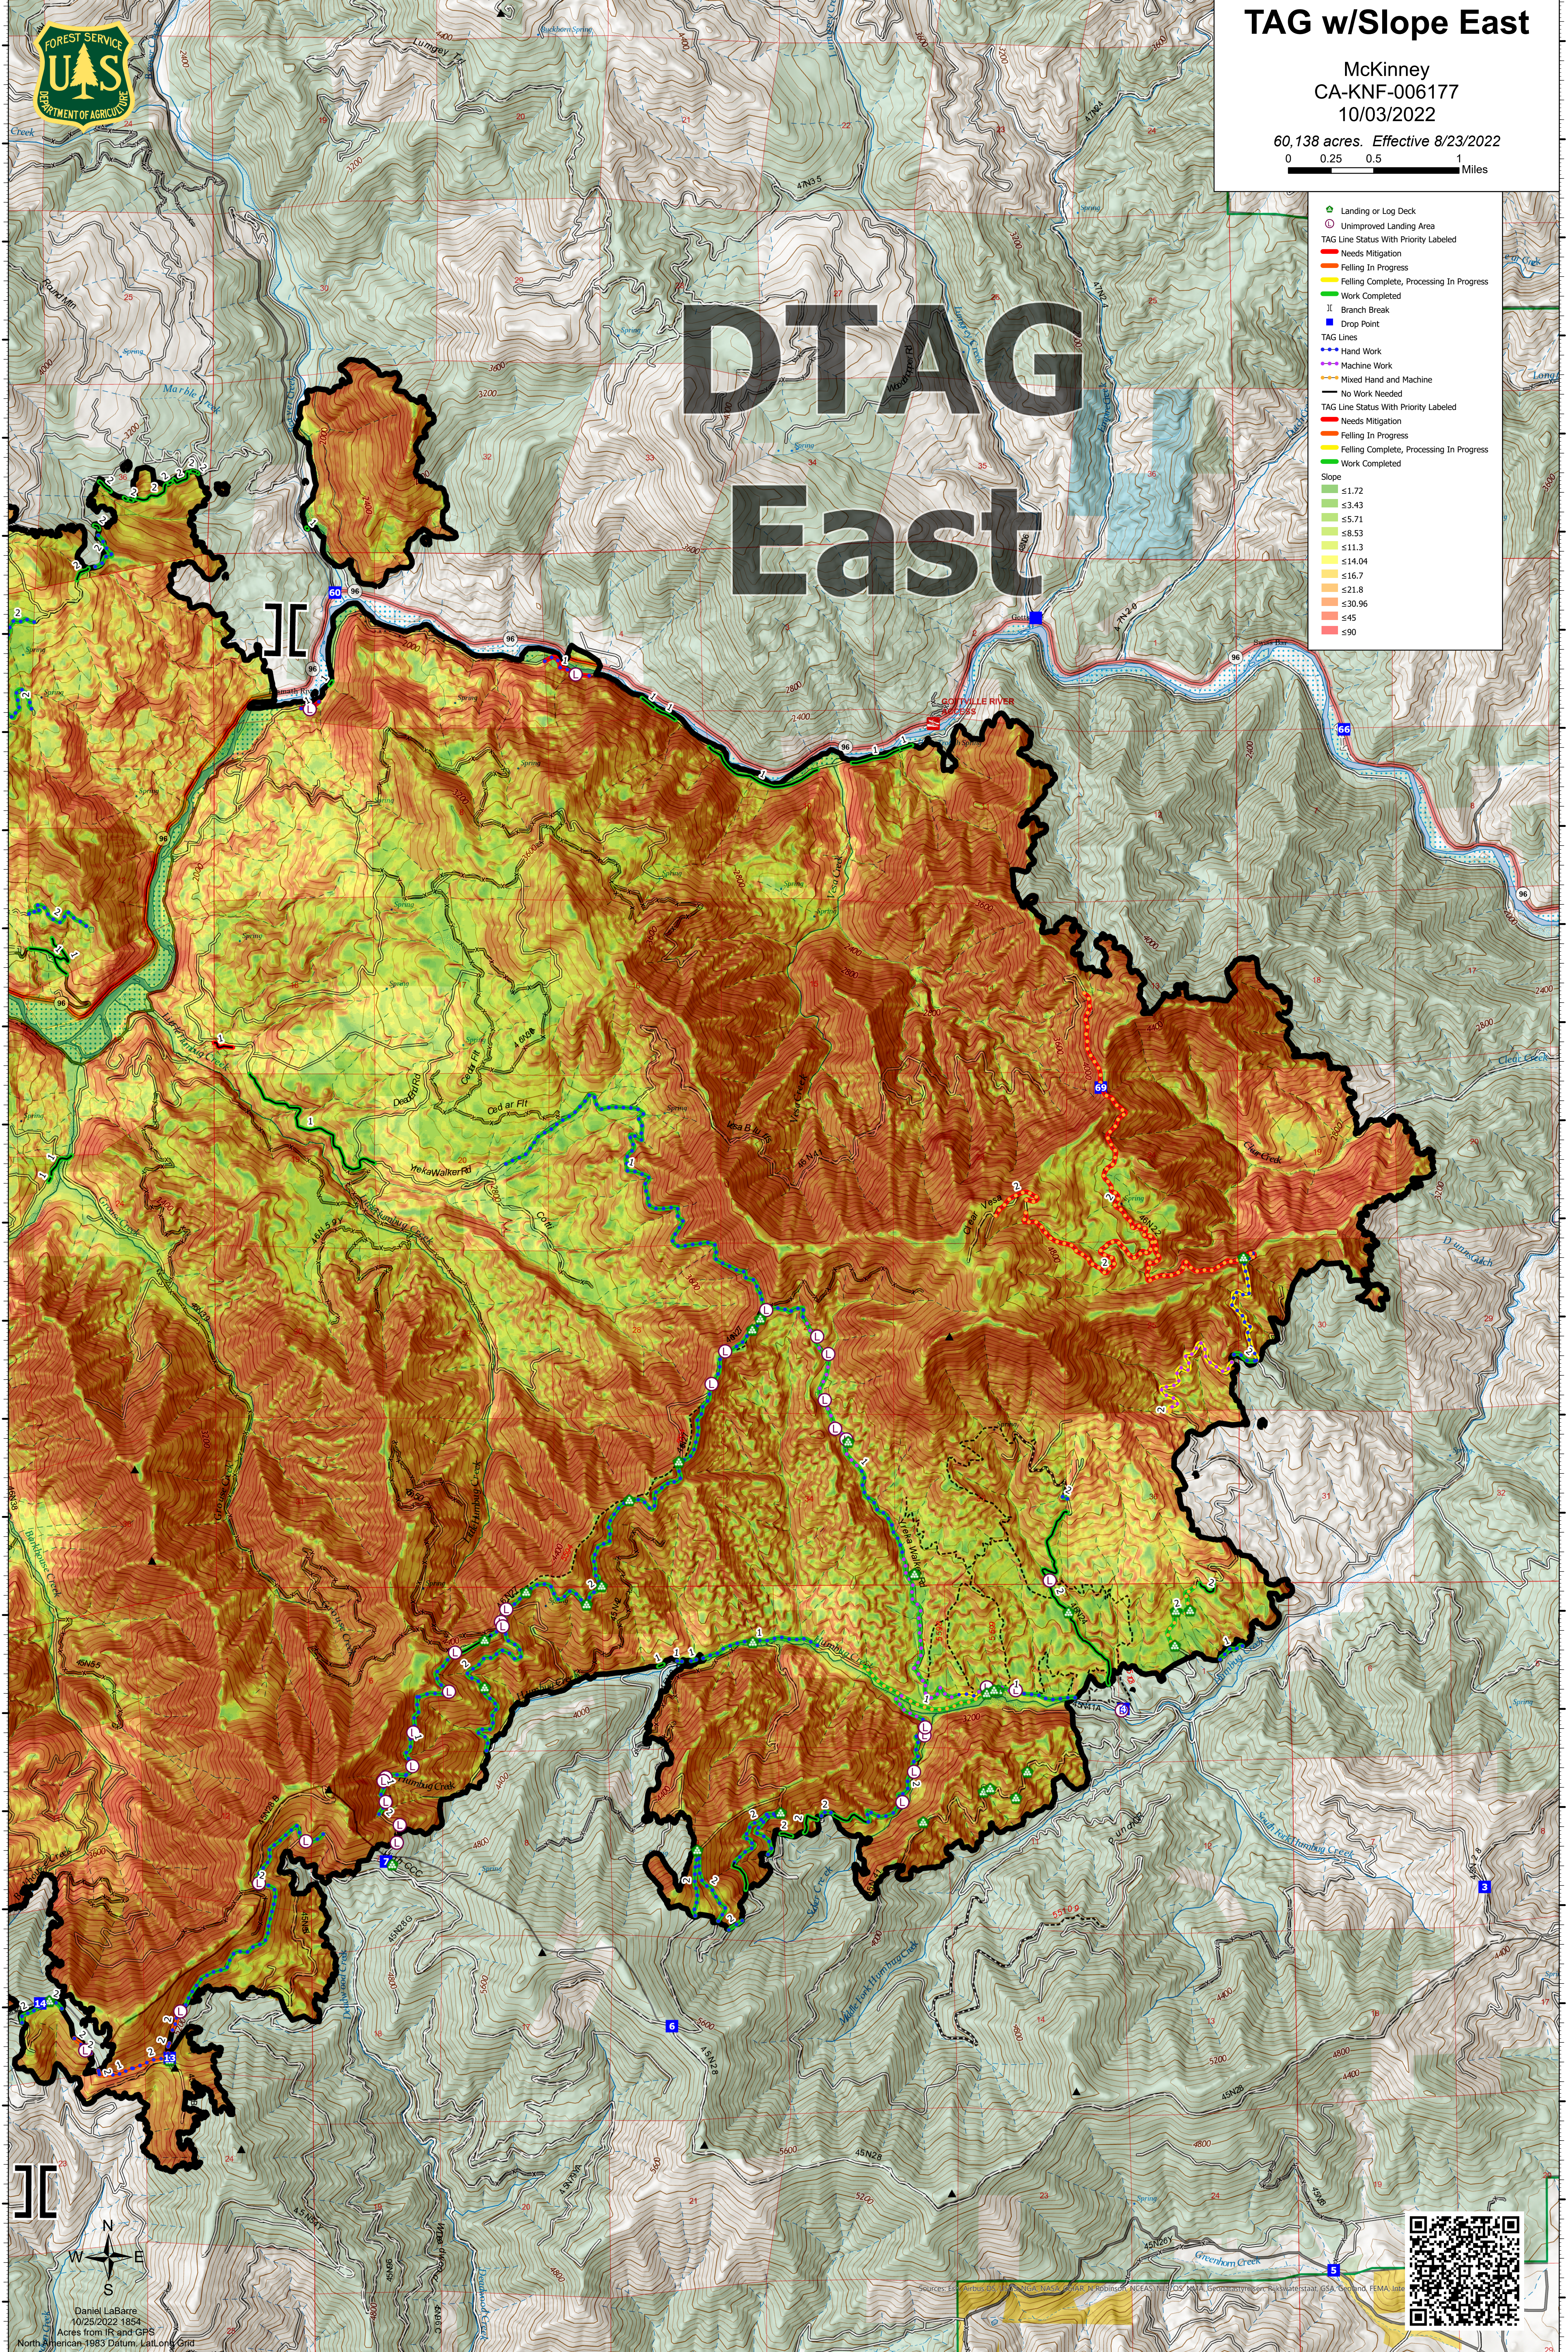

TAG w/Slope East

McKinney
CA-KNF-006177
10/03/2022

60,138 acres. Effective 8/23/2022

DTAG East

- Landing or Log Deck
- Unimproved Landing Area
- TAG Line Status With Priority Labeled
- Needs Mitigation
- Felling In Progress
- Felling Complete, Processing In Progress
- Work Completed
- || Branch Break
- Drop Point
- TAG Lines
- Hand Work
- Machine Work
- Mixed Hand and Machine
- No Work Needed
- TAG Line Status With Priority Labeled
- Needs Mitigation
- Felling In Progress
- Felling Complete, Processing In Progress
- Work Completed

Daniel LaBarre
10/25/2022 1854
Acres from IR and GPS
North American 1983 Datum, Lat/Long Grid