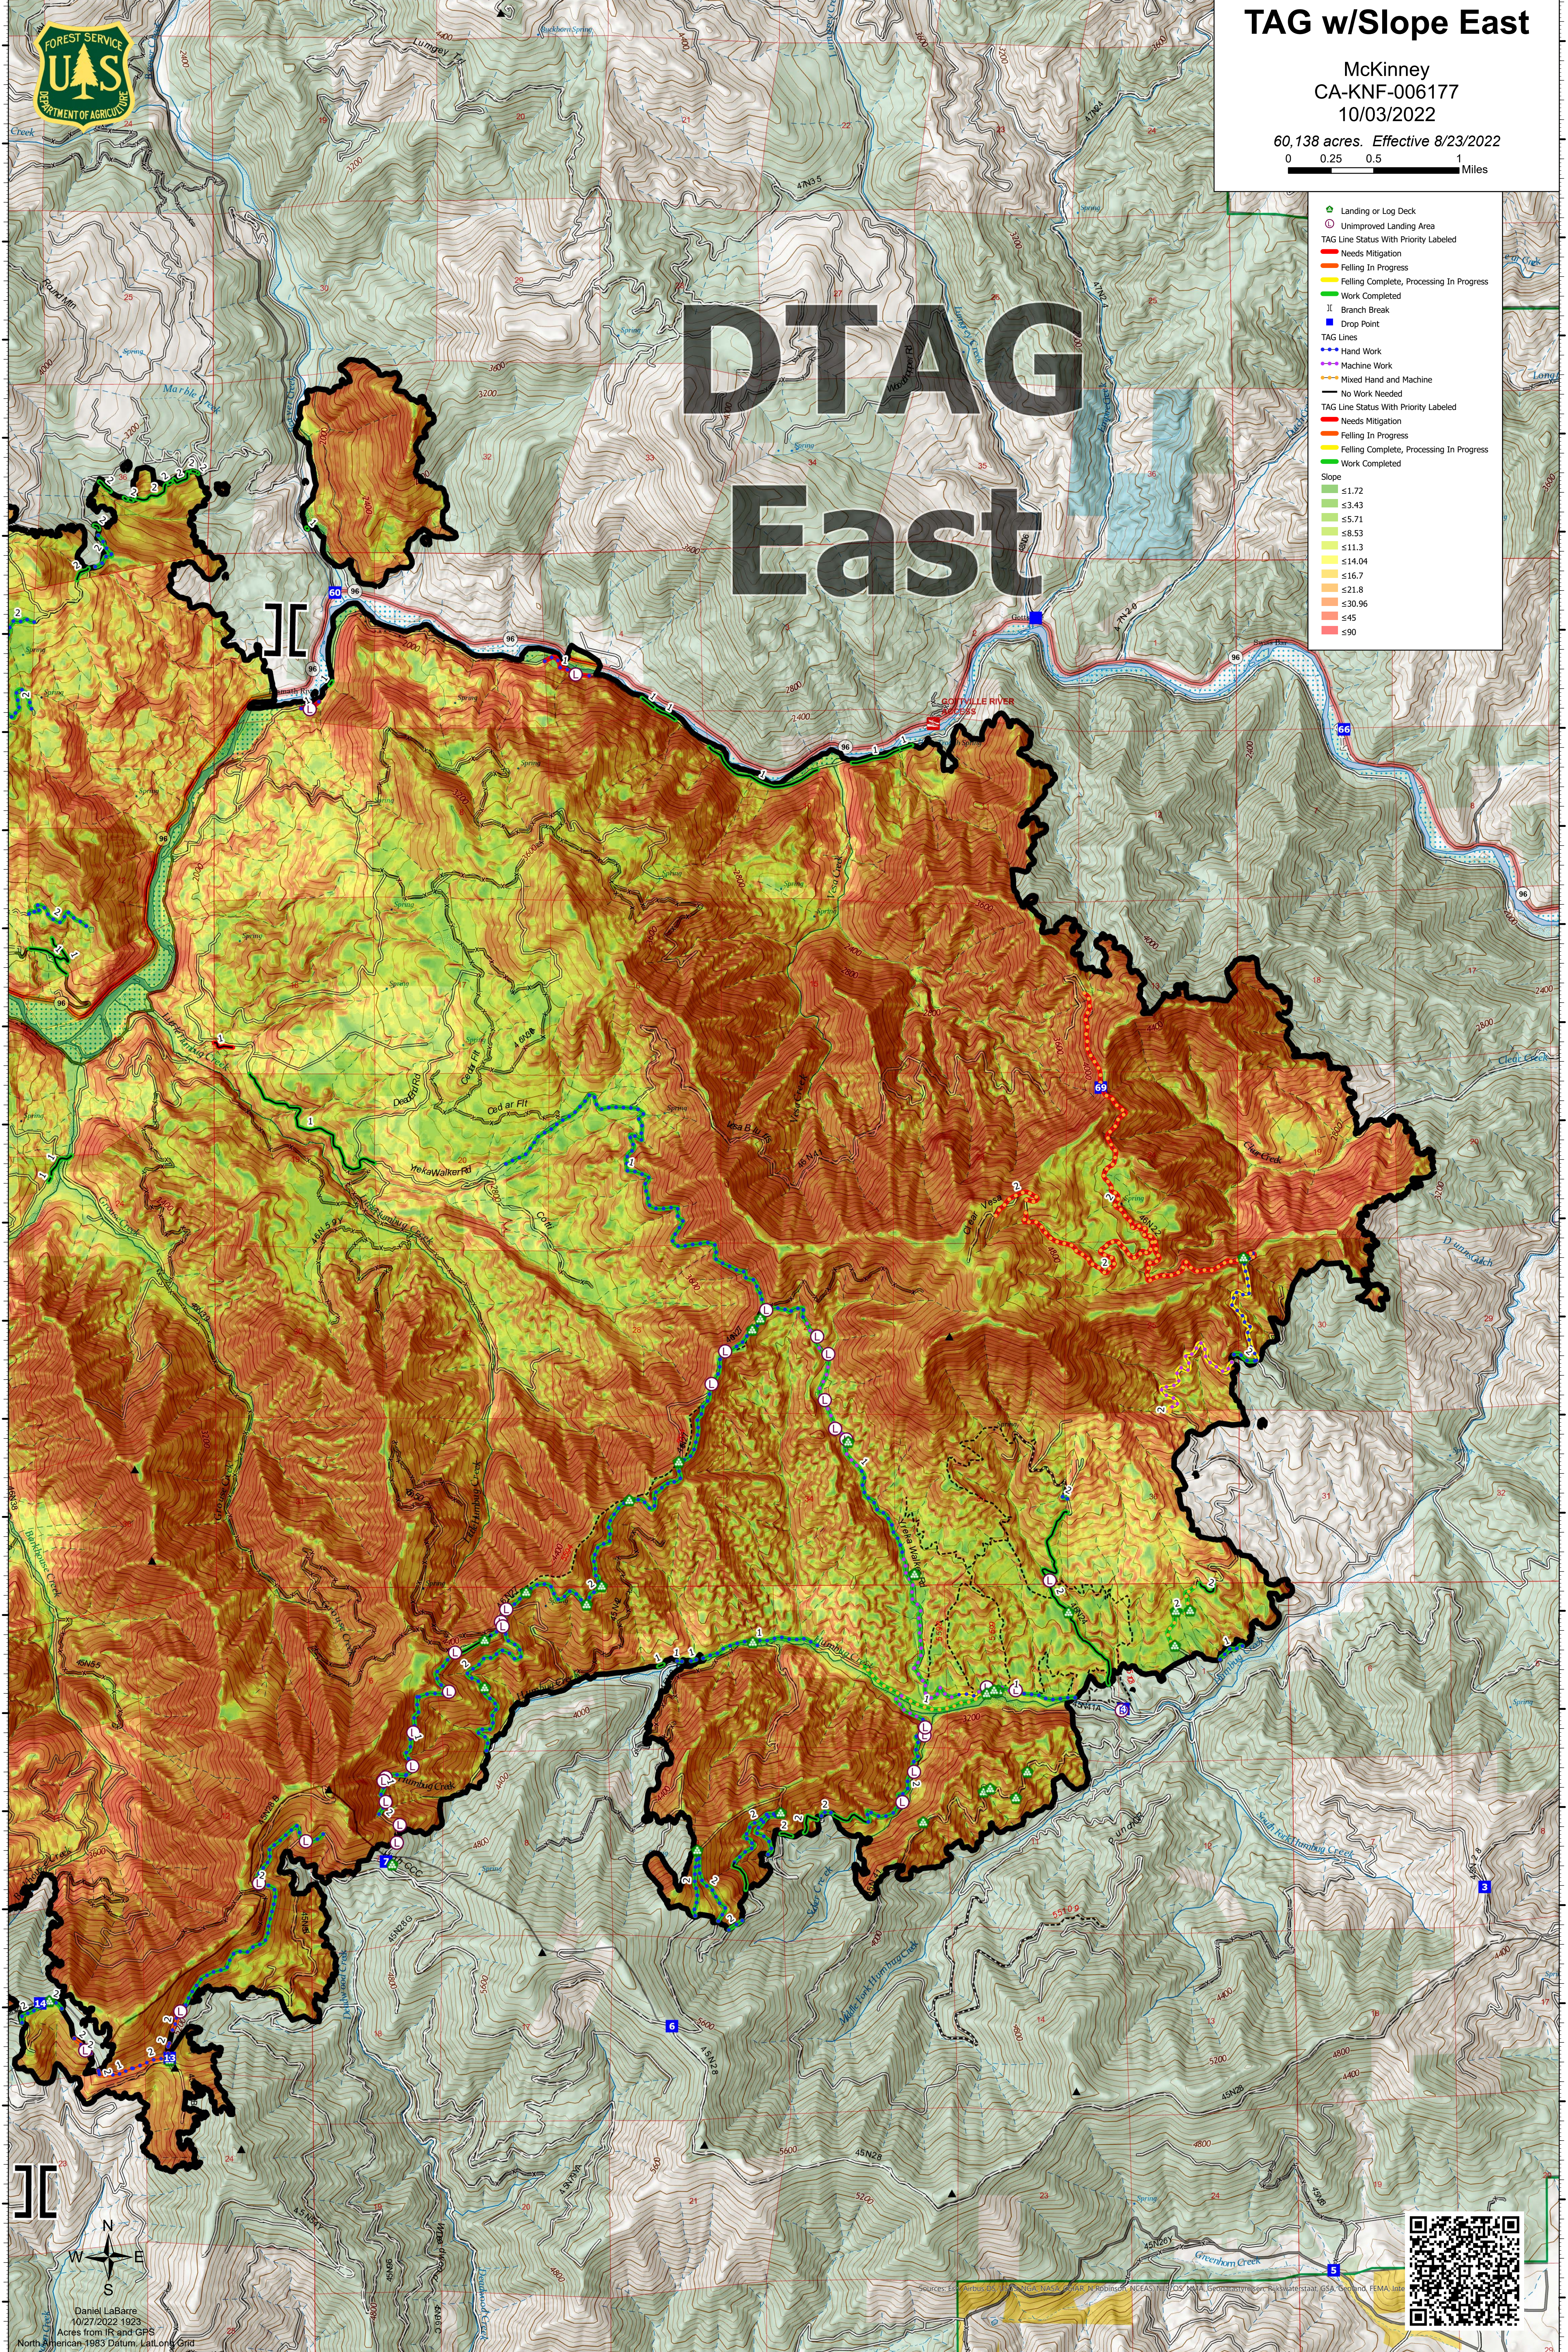

# TAG w/Slope East

McKinney  
CA-KNF-006177  
10/03/2022

60,138 acres. Effective 8/23/2022

# DTAG East

- Landing or Log Deck
- Unimproved Landing Area
- TAG Line Status With Priority Labeled
- Needs Mitigation
- Felling In Progress
- Felling Complete, Processing In Progress
- Work Completed
- || Branch Break
- Drop Point
- TAG Lines
- Hand Work
- Machine Work
- Mixed Hand and Machine
- No Work Needed
- TAG Line Status With Priority Labeled
- Needs Mitigation
- Felling In Progress
- Felling Complete, Processing In Progress
- Work Completed

Daniel LaBarre  
10/27/2022 10:23  
Acres from IR and GPS  
North American 1983 Datum, Lat/Long Grid