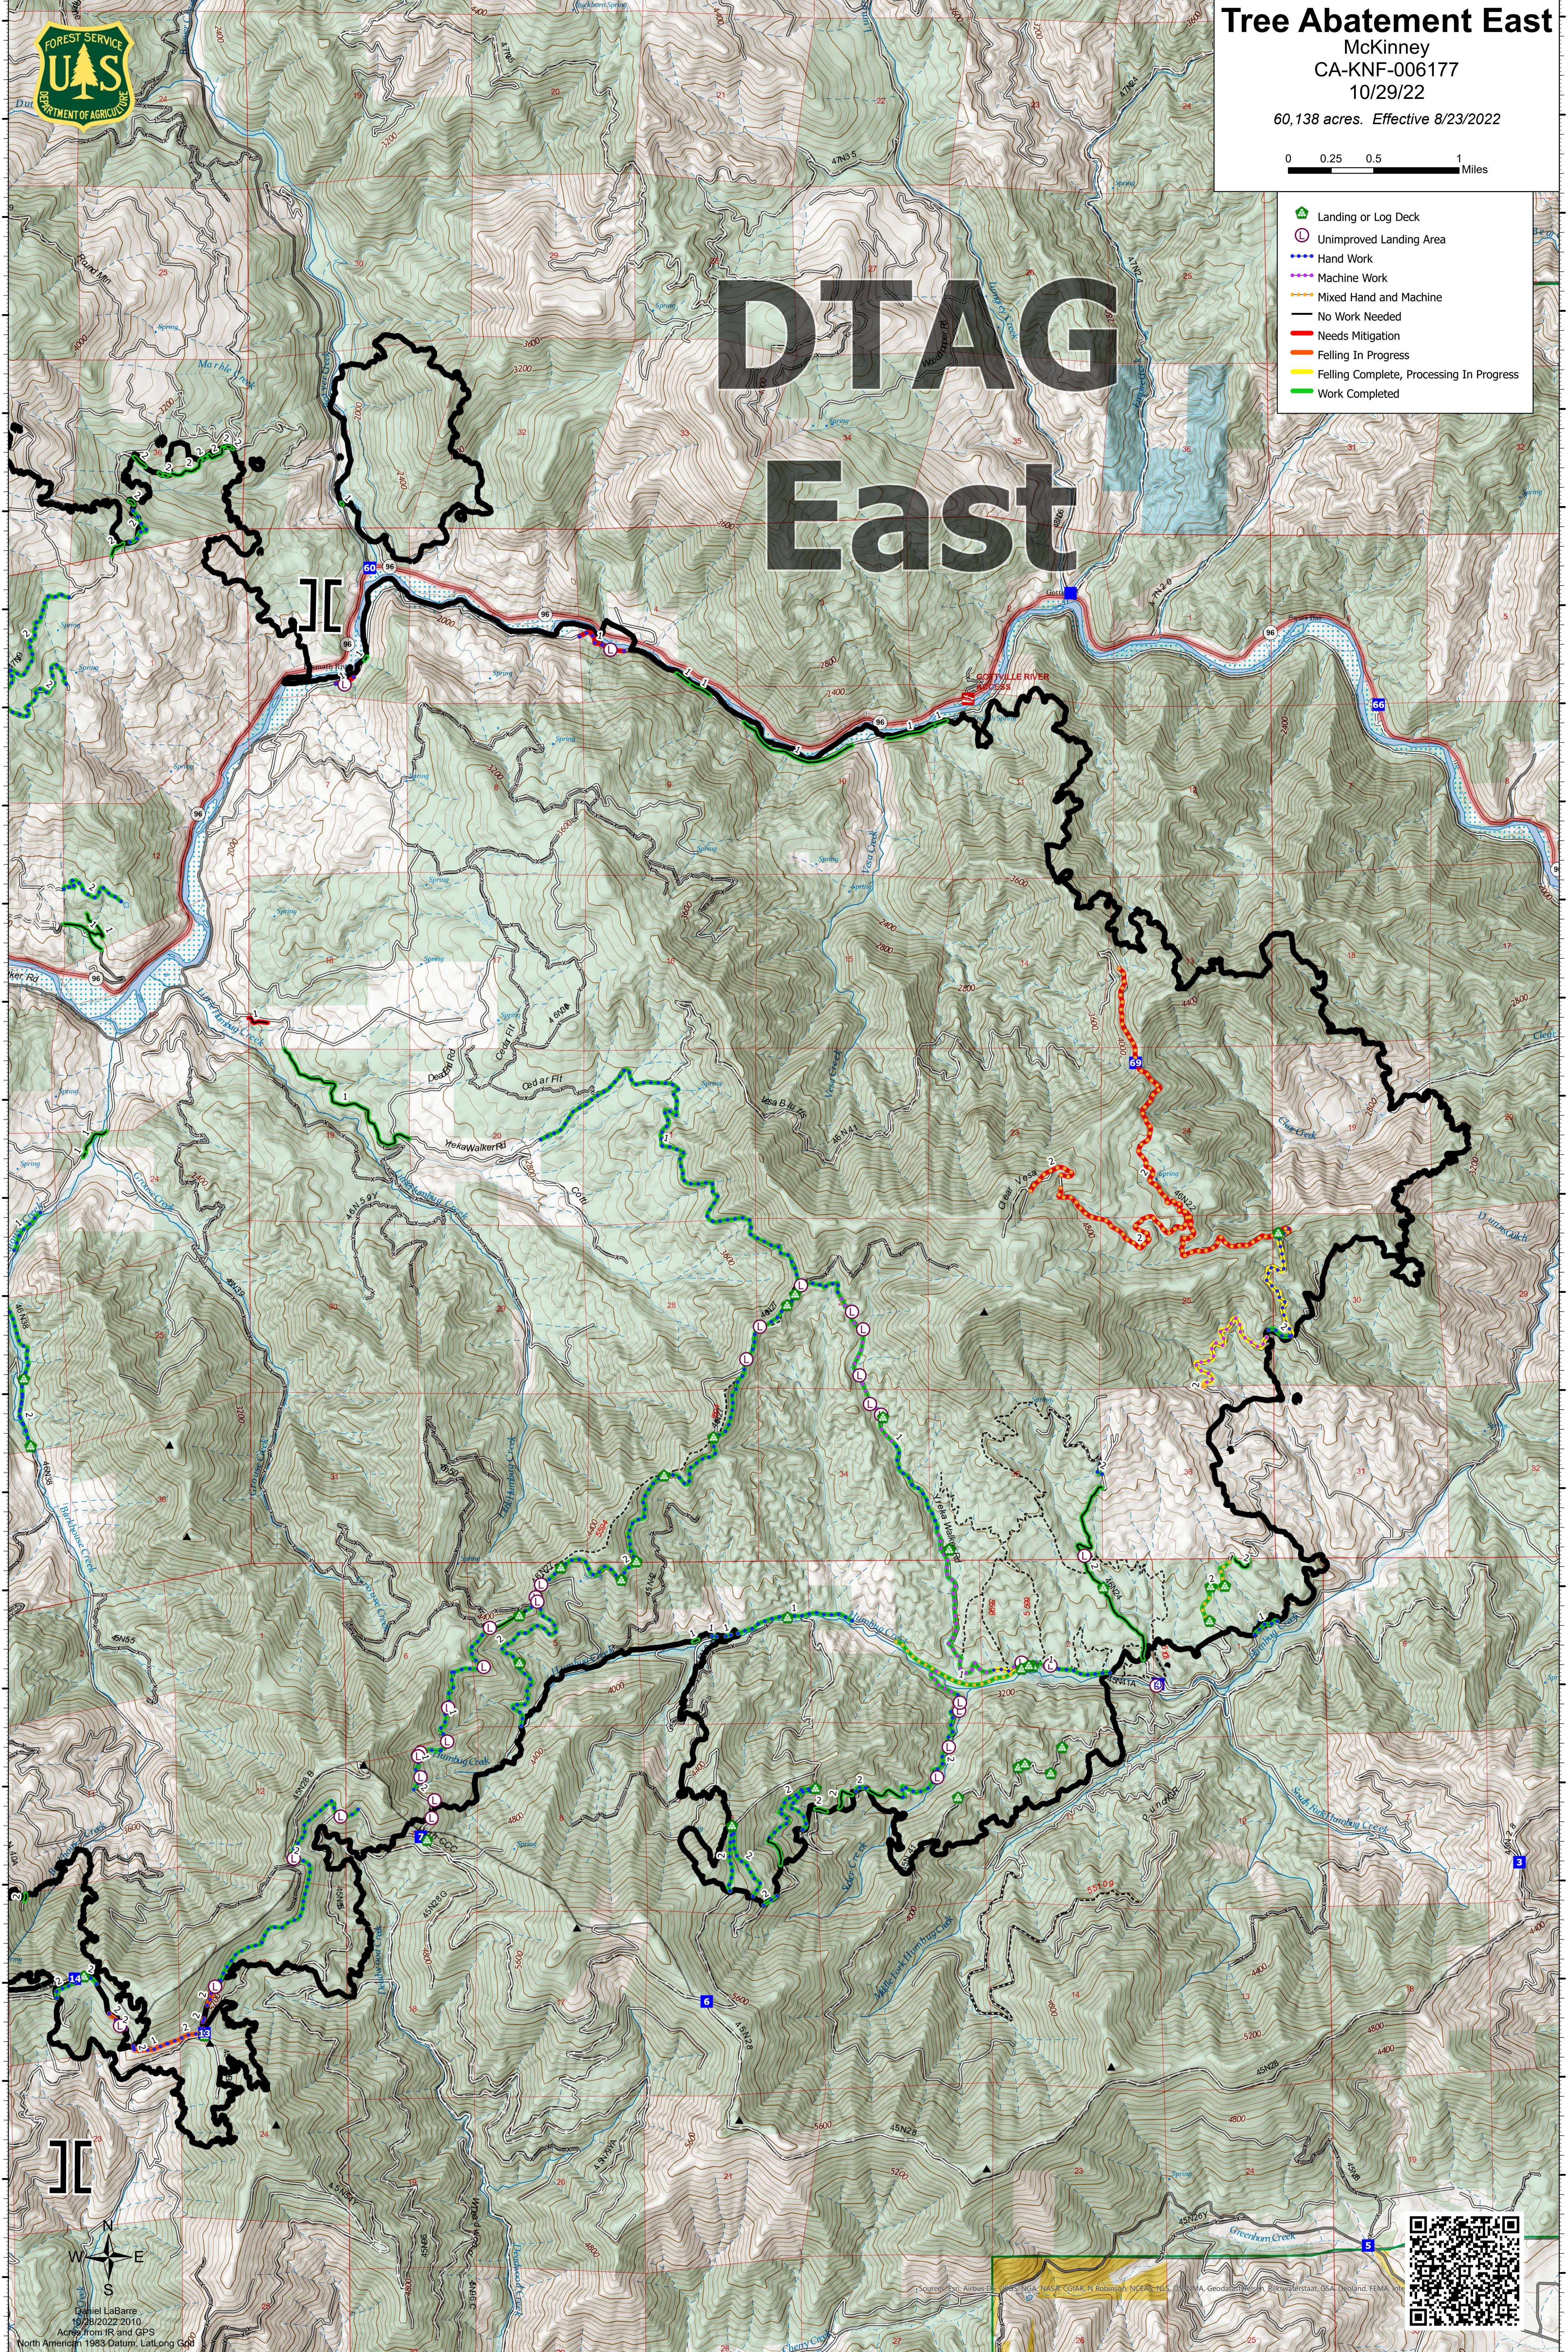

Tree Abatement East

McKinney

CA-KNF-006177

10/29/22

60,138 acres. Effective 8/23/2022

- Landing or Log Deck
- Unimproved Landing Area
- Hand Work
- Machine Work
- Mixed Hand and Machine
- No Work Needed
- Needs Mitigation
- Felling In Progress
- Felling Complete, Processing In Progress
- Work Completed

DTAG East

© Gabriel LaBarre
10/28/2022 2:10
Acres from IR and GPS
North American 1983 Datum, Lat/Long GCS