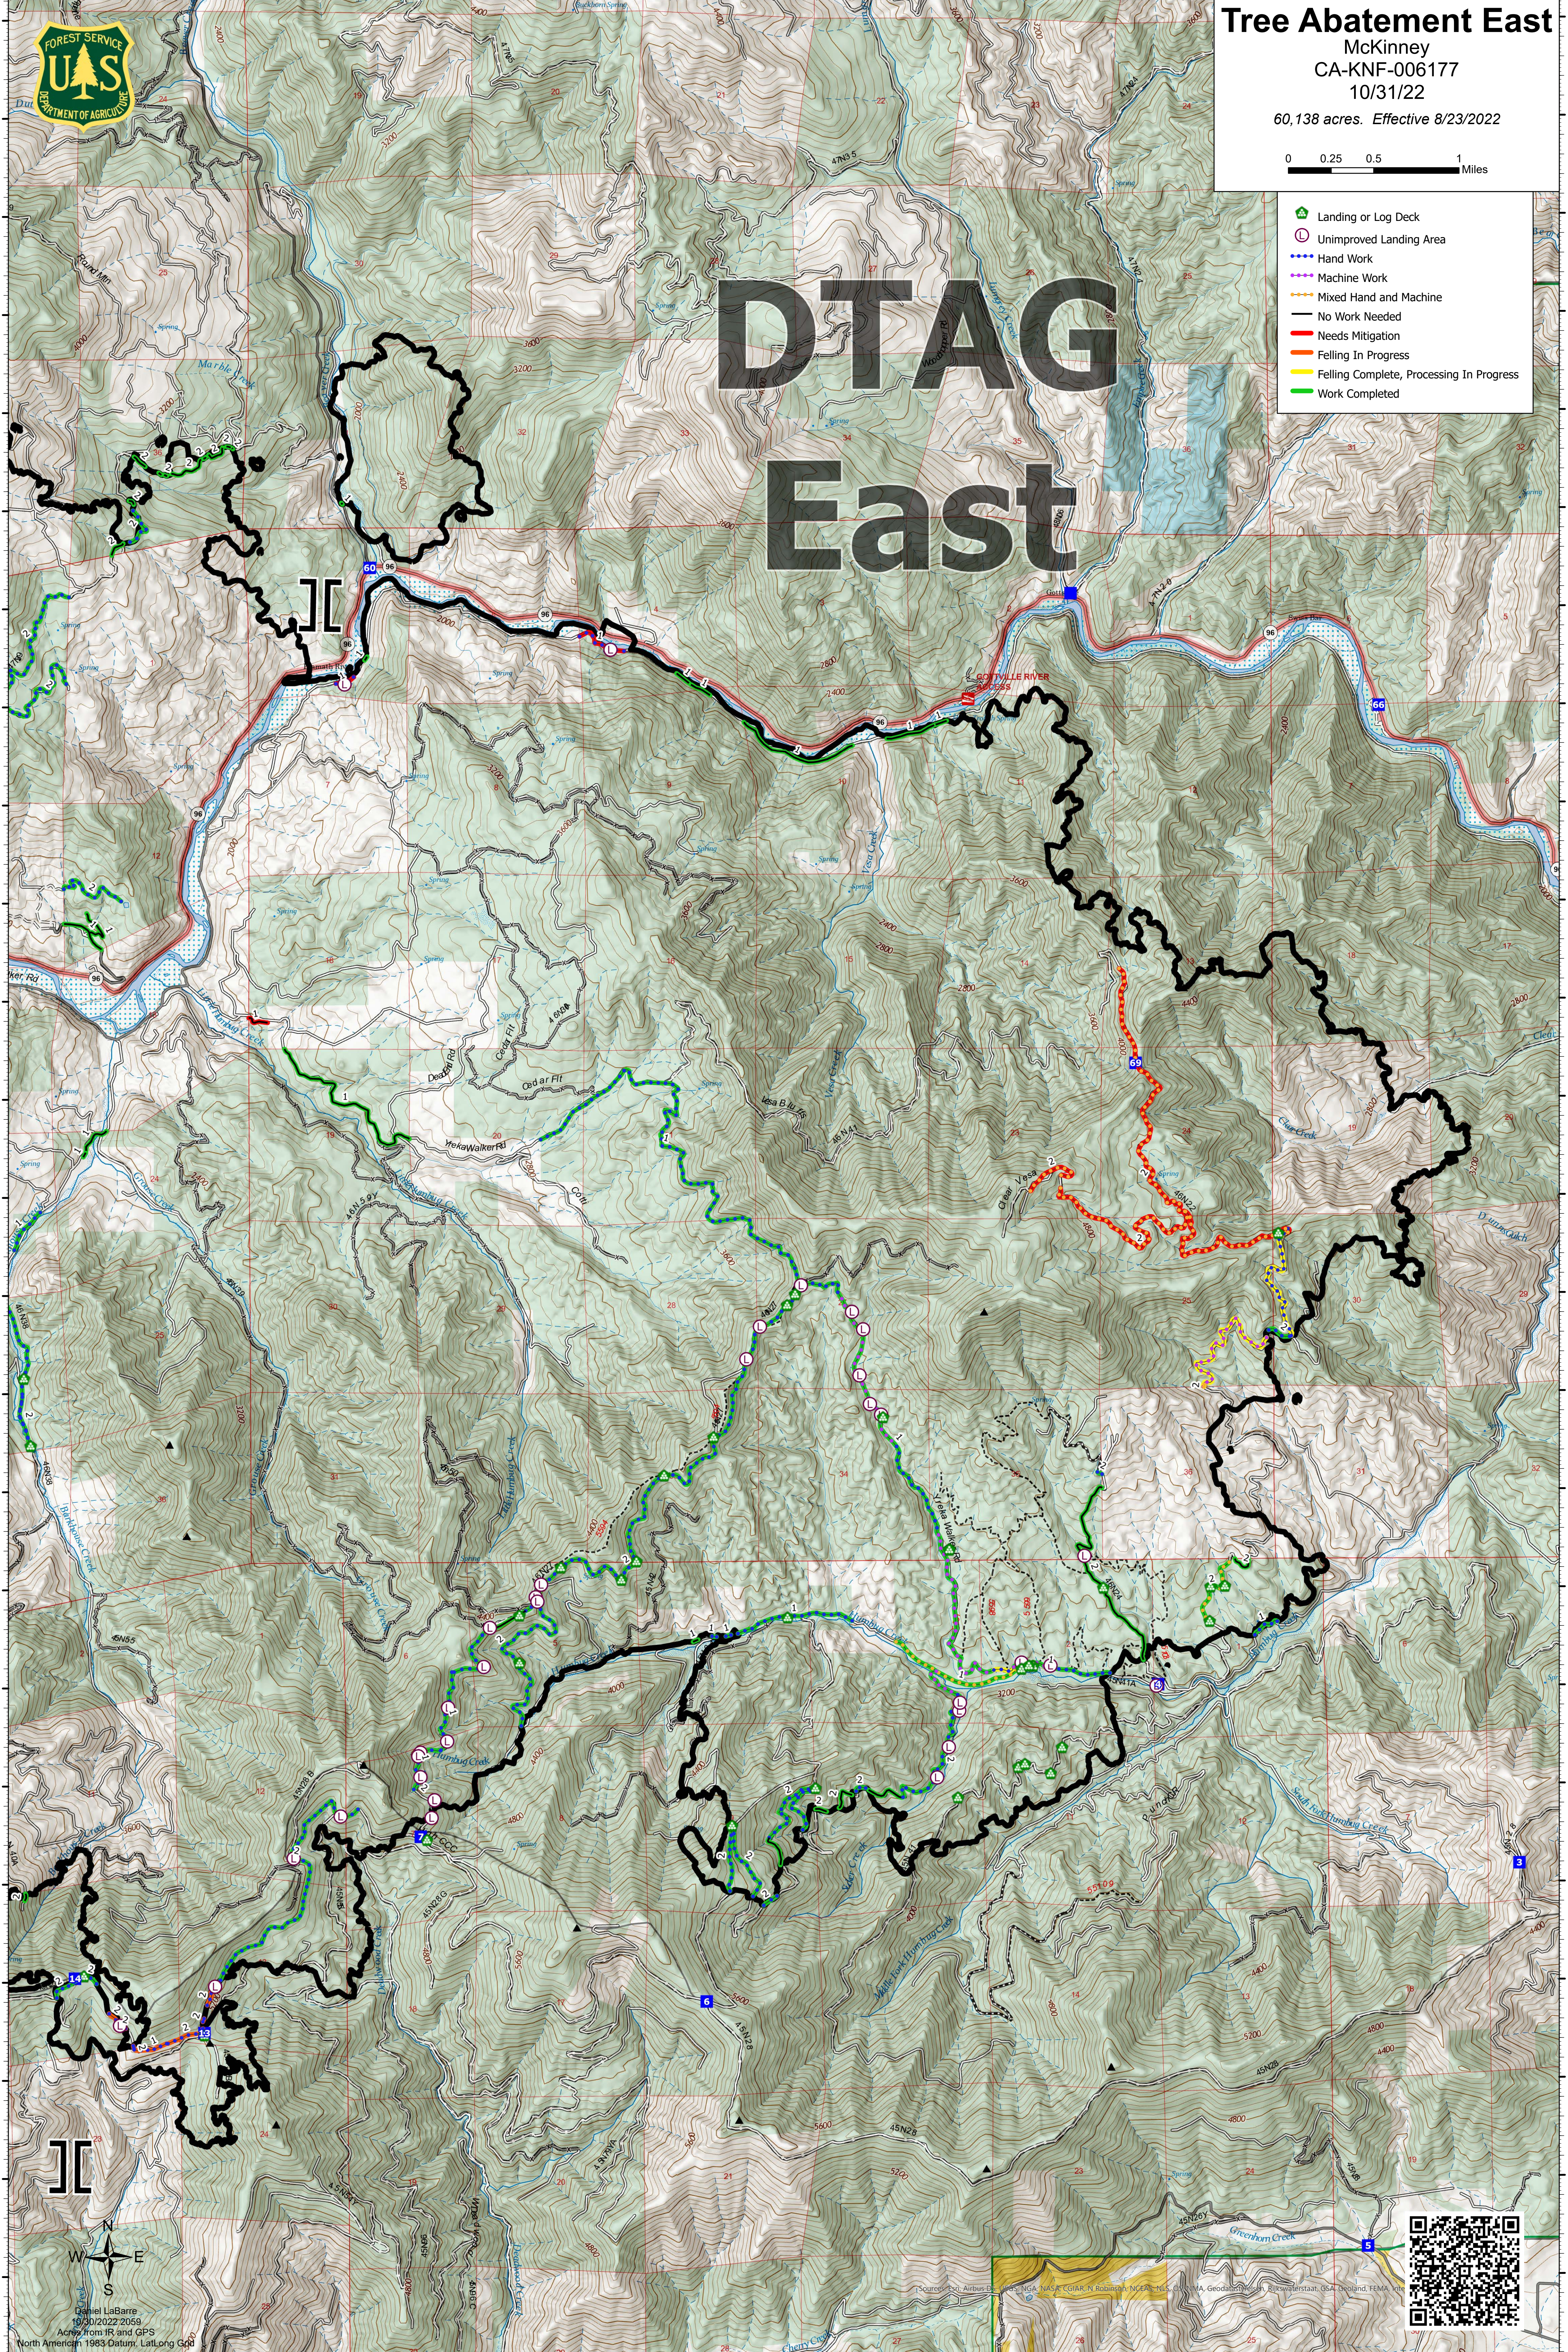

Tree Abatement East
 McKinney
 CA-KNF-006177
 10/31/22
 60,138 acres. Effective 8/23/2022

- Landing or Log Deck
- Unimproved Landing Area
- Hand Work
- Machine Work
- Mixed Hand and Machine
- No Work Needed
- Needs Mitigation
- Felling In Progress
- Felling Complete, Processing In Progress
- Work Completed

DTAG East

© Gabriel LaBarre
 10/30/2022 2059
 Acres from IR and GPS
 North American 1983 Datum, Lat/Long GCS

Source: Geo-Airbus, Geo-USA, NAD83, Contour, N, Robinson, NAD83, NAD83, Geo-USA, Geodetic, WGS84, Spheroidal, USA, Zone 10, FEM, 10